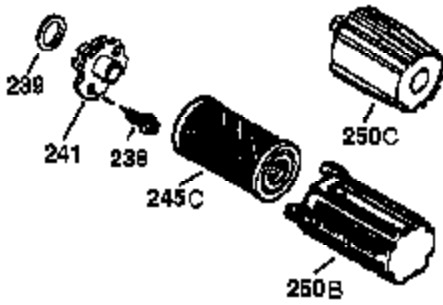

Ref #	Part Number	Qty	Description
166	37813	1	Engine Shroud (Green)
238	650932	2	Screw, 10-32 x 49/64"
239	34338	1	* Air Cleaner Gasket
241	36919	1	Air Cleaner Collar
298	28763	2	Screw, 10-32 c 35/64"
301	37844	1	Fuel Cap Ass'y
347	650898A	4	Screw, 10-32 x 27/32"
416	37530	1	Spark Arrestor Kit (Optional)