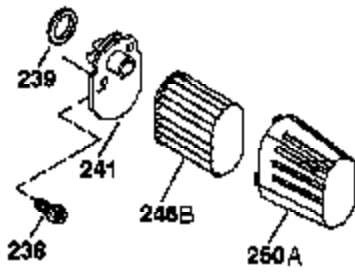

Ref #	Part Number	Qty	Description
166	37813	1	Engine Shroud (Green)
238	650932	2	Screw, 10-32 x 49/64"
239	34338	1	* Air Cleaner Gasket
241	36919	1	Air Cleaner Collar
298	28763	2	Screw, 10-32 c 35/64"
301	37844	1	Fuel Cap Ass'y
347	650898A	4	Screw, 10-32 x 27/32"
416	37530	1	Spark Arrestor Kit (Optional)