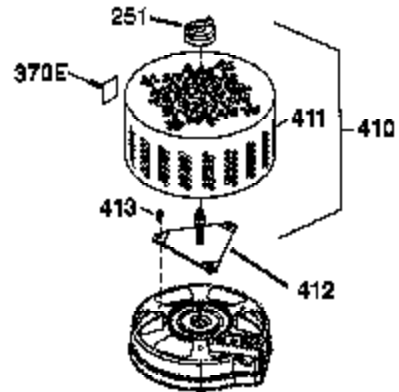

Ref #	Part Number	Qty	Description
110B	37047	1	Ground Wire
166	37813	1	Engine Shroud (Green)
196	35035	1	Power Restart Switch
238	650932	2	Screw, 10-32 x 49/64"
239	34338	1	* Air Cleaner Gasket
241	36919	1	Air Cleaner Collar
298	28763	2	Screw, 10-32 c 35/64"
301	37844	1	Fuel Cap Ass'y
325	29443	1	Wire Cliip
325A	35249	1	Wire Clip
325B	37152	1	Wire Clip
347	650898A	4	Screw, 10-32 x 27/32"
361	650831	2	Screw, 1/4-20 x 1/2"
395	37753	1	Electric Starter Motor (12 Volt)
416	37530	1	Spark Arrestor Kit (Optional)
417	650760	1	Screw, 8-32 x 3/8"