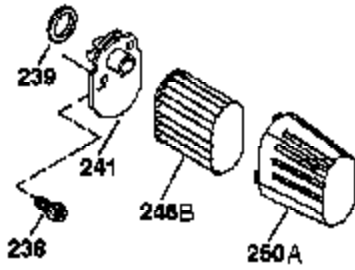

Ref #	Part Number	Qty	Description
110B	37047	1	Ground Wire
166	37813	1	Engine Shroud (Green)
196	35035	1	Power Restart Switch
238	650932	2	Screw, 10-32 x 49/64"
239	34338	1	* Air Cleaner Gasket
241	36919	1	Air Cleaner Collar
298	28763	2	Screw, 10-32 c 35/64"
301	37844	1	Fuel Cap Ass'y
325	29443	1	Wire Cliip
325A	35249	1	Wire Clip
325B	37152	1	Wire Clip
347	650898A	4	Screw, 10-32 x 27/32"
361	650831	2	Screw, 1/4-20 x 1/2"
395	37753	1	Electric Starter Motor (12 Volt)
416	37530	1	Spark Arrestor Kit (Optional)
417	650760	1	Screw, 8-32 x 3/8"