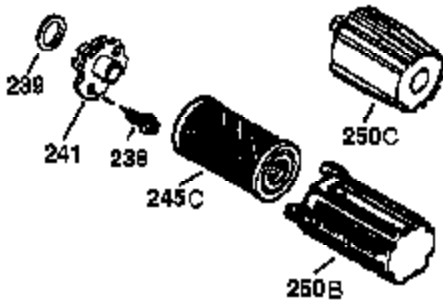

Ref #	Part Number	Qty	Description
110B	37047	1	Ground Wire
166	37813	1	Engine Shroud (Green)
196	35035	1	Power Restart Switch
238	650932	2	Screw, 10-32 x 49/64"
239	34338	1	* Air Cleaner Gasket
241	36919	1	Air Cleaner Collar
298	28763	2	Screw, 10-32 c 35/64"
301	37844	1	Fuel Cap Ass'y
325	29443	1	Wire Cliip
325A	35249	1	Wire Clip
325B	37152	1	Wire Clip
347	650898A	4	Screw, 10-32 x 27/32"
361	650831	2	Screw, 1/4-20 x 1/2"
395	37753	1	Electric Starter Motor (12 Volt)
416	37530	1	Spark Arrestor Kit (Optional)
417	650760	1	Screw, 8-32 x 3/8"