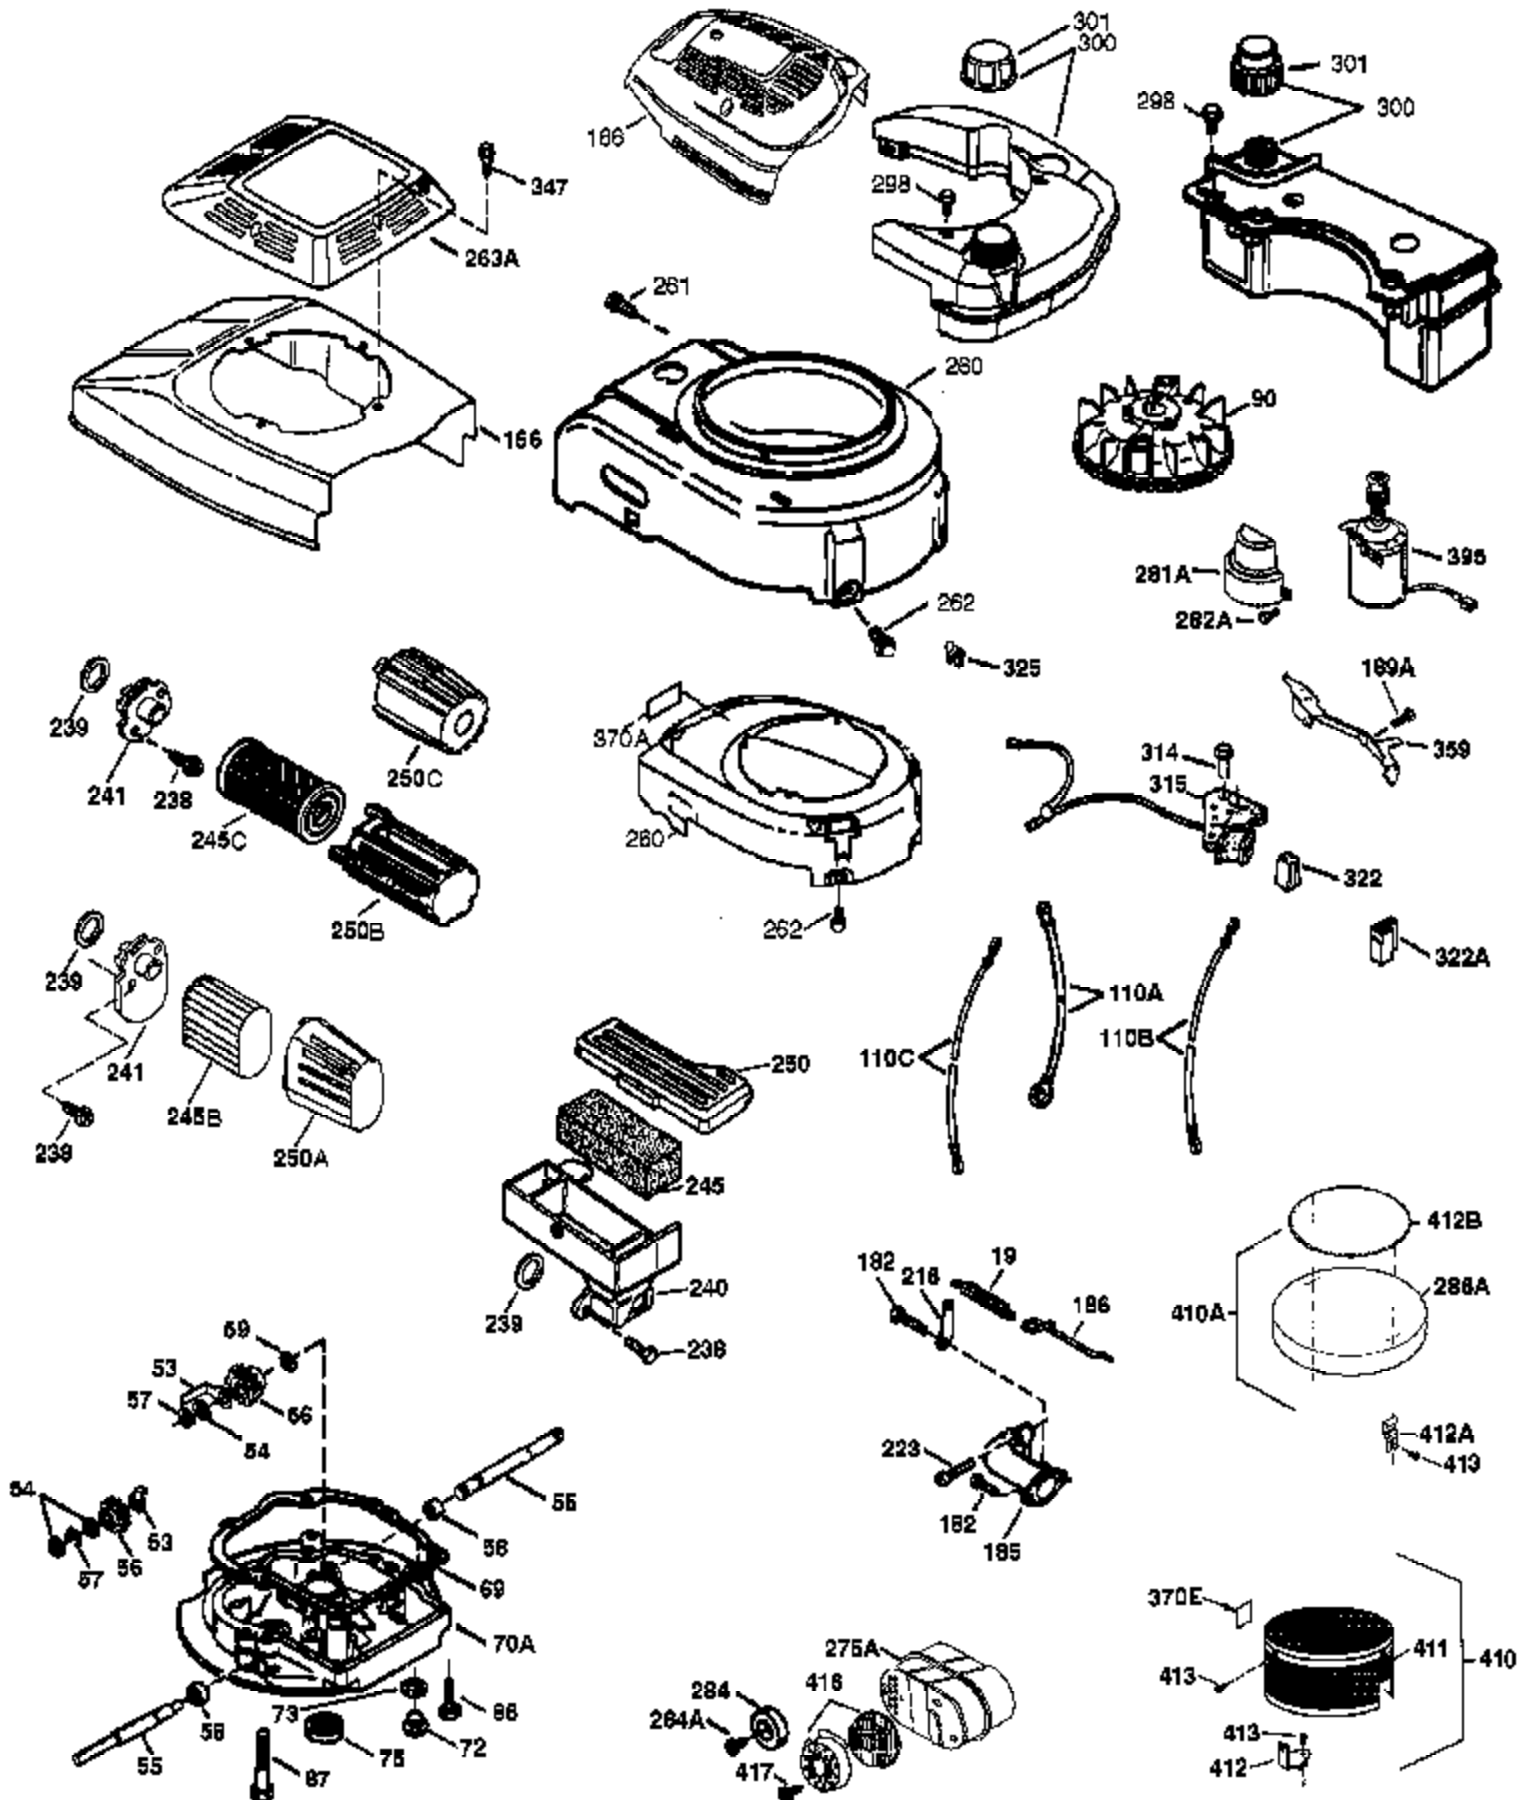

Ref #	Part Number	Qty	Description
19	36281	1	Extension Spring
41	40042	1	Piston & Pin Ass'y. (Std.) (Incl. 43)
69	37609	1	* Mounting Flange Gasket
72	37614	1	Oil Drain Plug
75	27897	1	Oil Seal
86	650488	6	Screw, 1/4-20 x 1-1/4"
90	611299	1	Flywheel
110A	37574	1	Ground Wire
182	6201	2	Screw, 1/4-28 x 7/8"
185	37466	1	Intake Pipe
186	34337	1	Governor Link
212	30773A	1	Bushing
223	650451	1	Screw, 1/4-20 x 1"
238	650932	2	Screw, 10-32 x 49/64"
239	34338	1	* Air Cleaner Gasket
241	36919	1	Air Cleaner Collar
245	36905	1	Air Cleaner Filter
250	37122	1	Air Cleaner Cover
260	37786	1	Blower Housing
261	30200	2	Screw, 10-24 x 9/16"
262	650831	2	Screw, 1/4-20 x 1/2"
263A	37436	1	Starter Grille
279C	651075	1	Lock Nut, 10-24
300	37947	1	Fuel Tank (Incl. 292 & 301)
301	37845	1	Fuel Cap Ass'y
347	651079	1	Lock Nut, 10-24
355	590701	1	Starter Handle
359	36773	1	Starter Guard
416	37530	1	Spark Arrestor Kit (Incl. 417)(Optional)
417	650760	1	Screw, 8-32 x 3/8" (Optional)