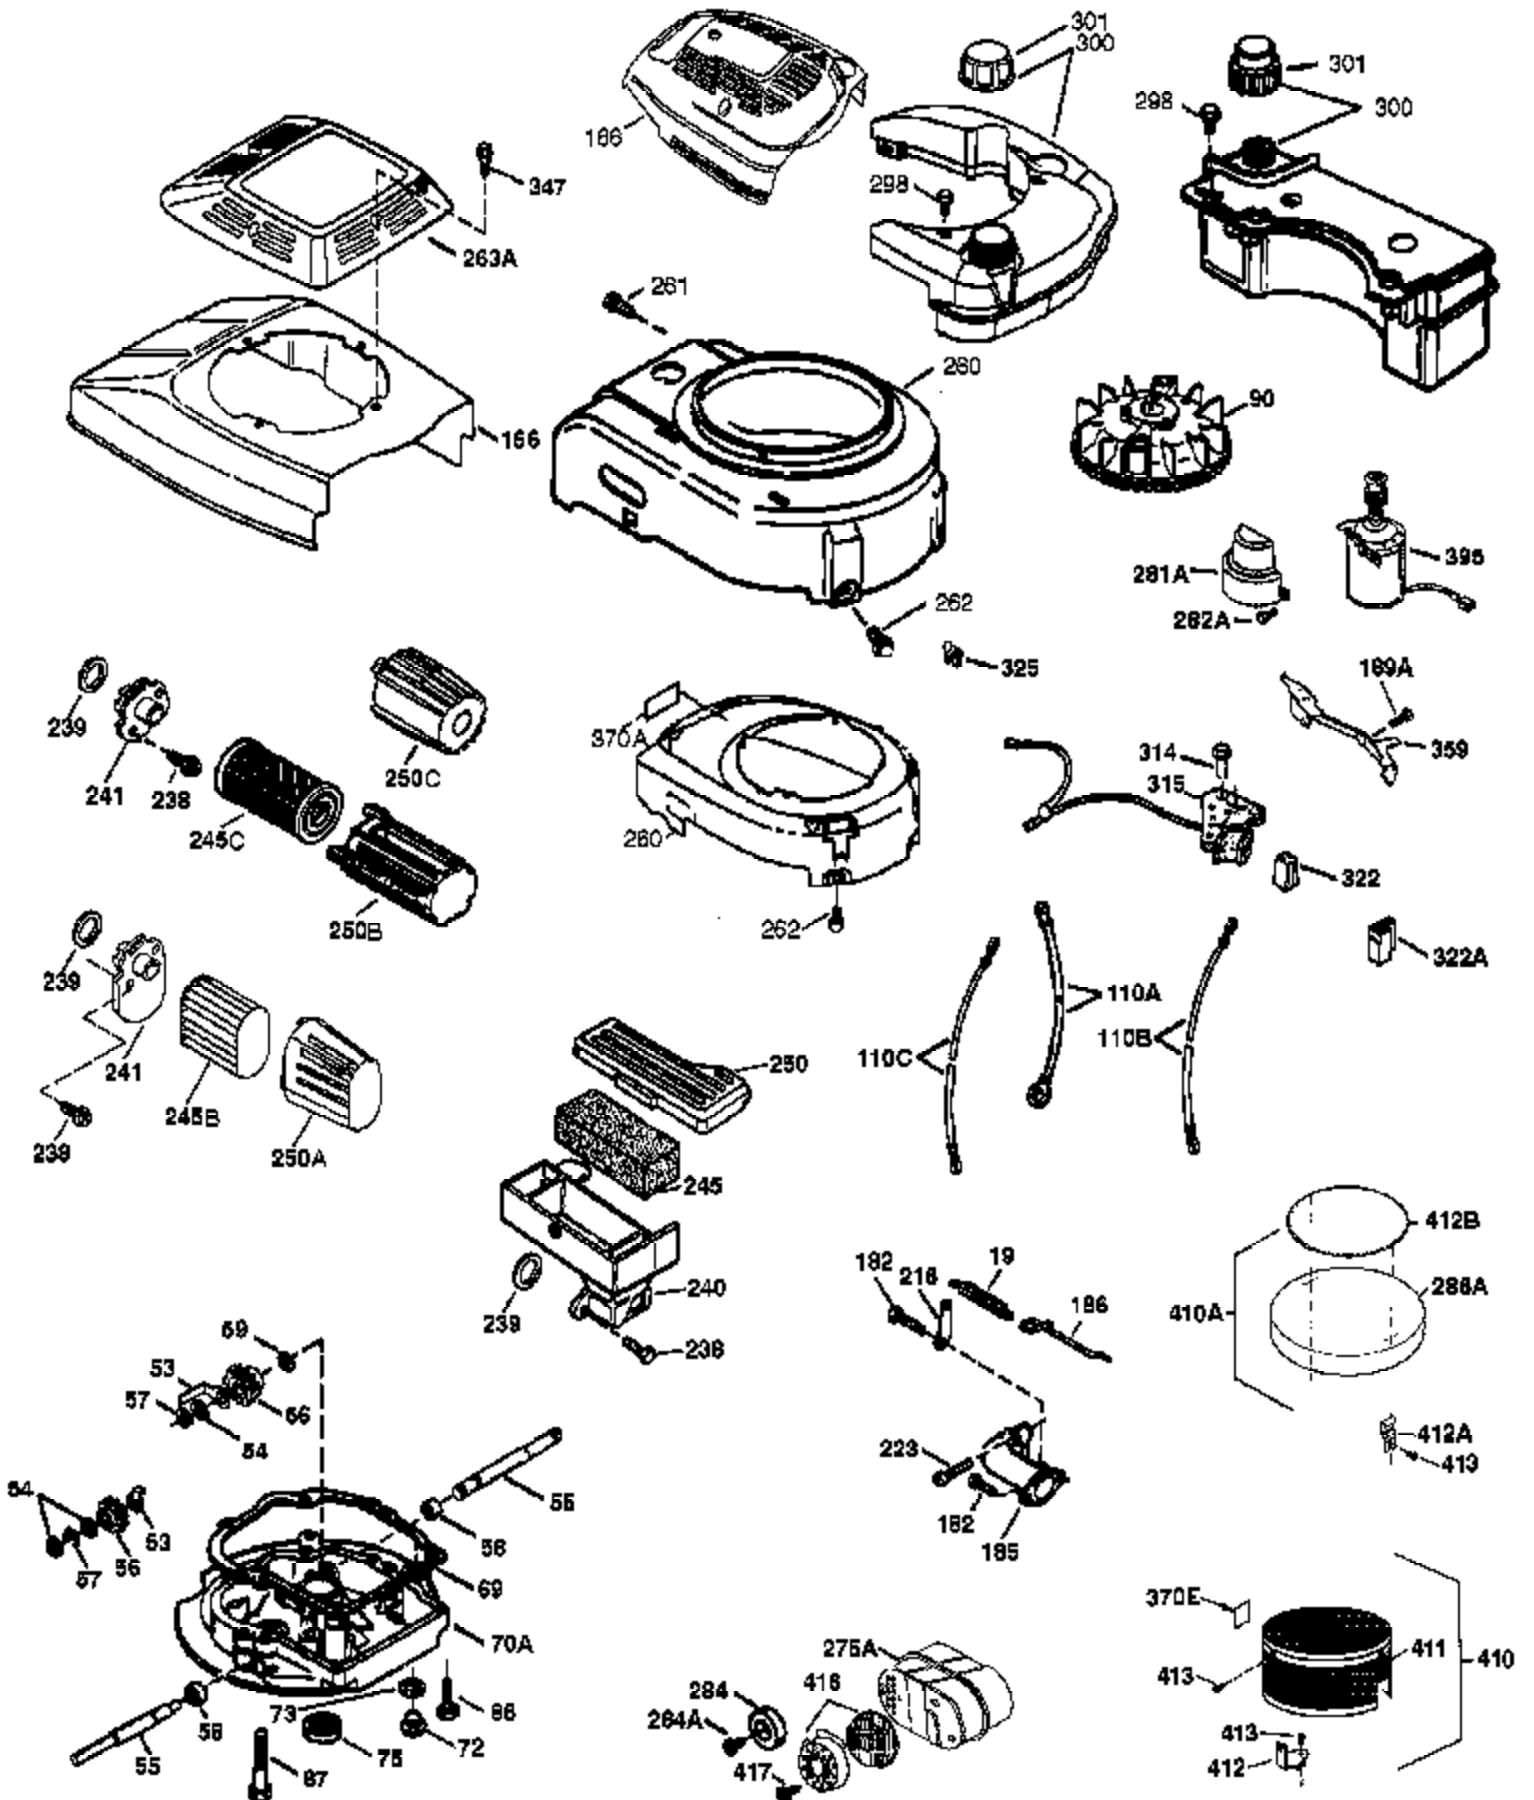

Ref #	Part Number	Qty	Description
19	36281	1	Extension Spring
19	36281	1	Extension Spring
41	40042	1	Piston & Pin Ass'y. (Std.) (Incl. 43)
41	40043	1	Piston & Pin Ass'y. (.010" OS) (Incl. 43)
69	37609	1	* Mounting Flange Gasket
72	37614	1	Oil Drain Plug
75	27897	1	Oil Seal
86	650488	6	Screw, 1/4-20 x 1-1/4"
90	611044	1	Flywheel
110B	37047	1	Ground Wrie
110A	36954	1	Ground Wire
182	6201	2	Screw, 1/4-28 x 7/8"
185	37466	1	Intake Pipe
186	32653	1	Governor Link
216	33086	1	R.P.M. Adjusting Lever
223	650451	2	Screw, 1/4-20 x 1"
238	650932	2	Screw, 10-32 x 49/64"
239	34338	1	* Air Cleaner Gasket
241	36919	1	Air Cleaner Collar
245	36905	1	Air Cleaner Filter
250	37122	1	Air Cleaner Cover
260	36980A	1	Blower Housing
261	30200	2	Screw, 10-24 x 9/16"
262	650831	2	Screw, 1/4-20 x 1/2"
263A	37184	1	Recoil Grille (Black)
298	28763	2	Screw, 10-32 x 39/64"
300	36916	1	Fuel Tank (Incl. 292 & 301)
301	37844	1	Fuel Cap Ass'y
314	650767	2	Screw, 8-32 x 27/64"
315	36952	1	Alternator Coil
322	35013	2	Connector Body
347	651038	1	Shoulder Screw, 10-32 x 27/32"
395	35709	1	Electric Starter Motor
416	37530	1	Spark Arrestor Kit (Incl. 416)(Option al)
417	650821	1	Screw, 10-32 x 1/2" (Optional)
900	750882	1	Replacement Engine, order from 71-999
900	750865A	1	Replacement S/B, order from 71-999