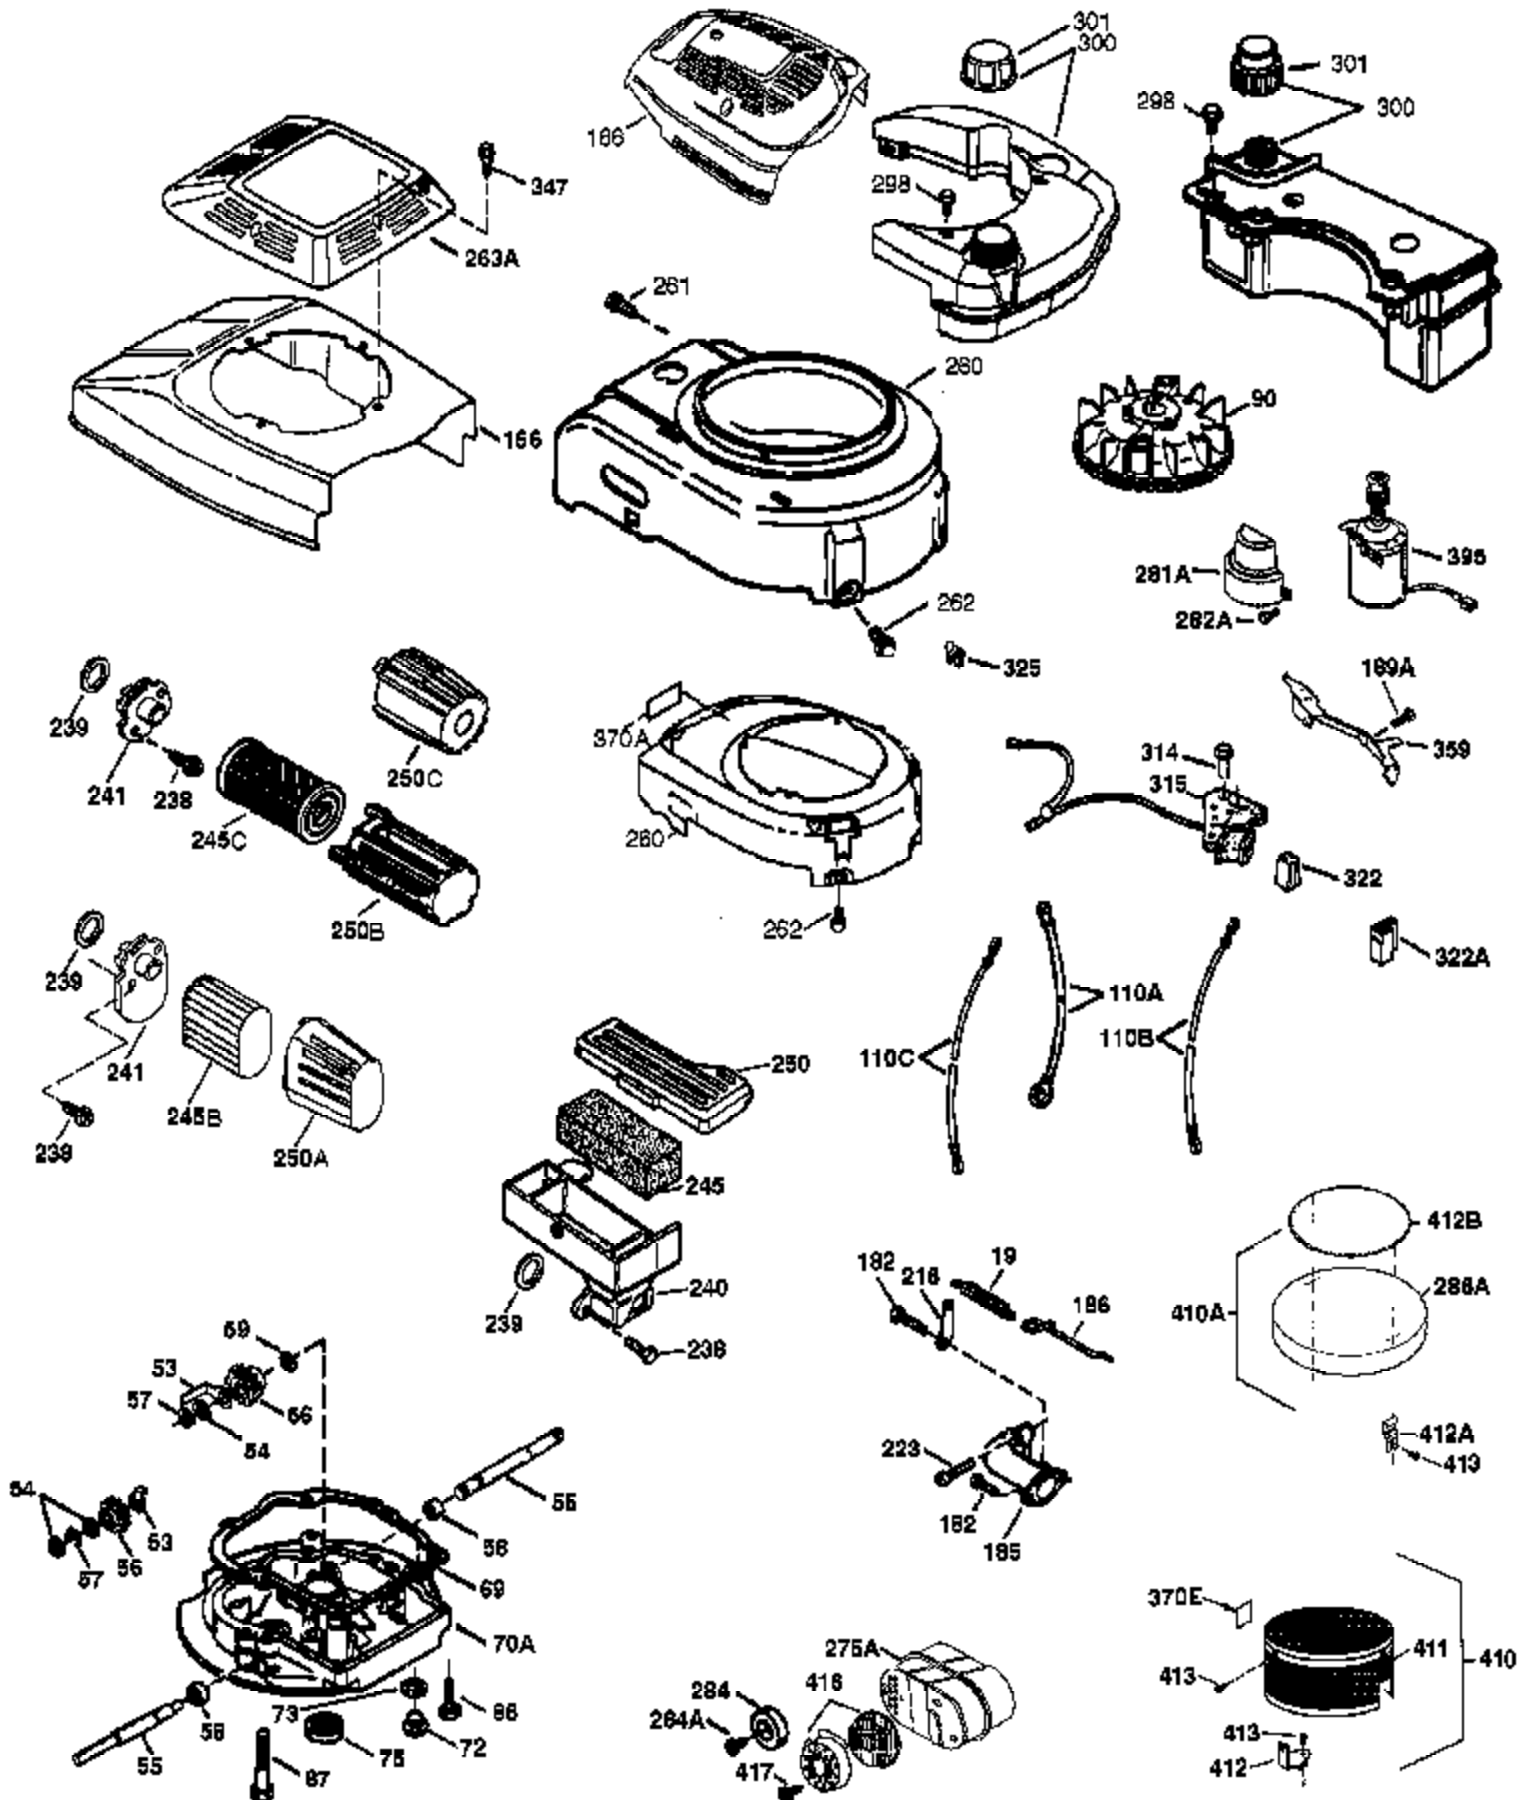

Ref #	Part Number	Qty	Description
19	37453	1	Governor Spring
41	40042	1	Piston & Pin Ass'y. (Std.) (Incl. 43)
41	40043	1	Piston & Pin Ass'y. (.010" OS)(Incl. 43)
69	37609	1	* Mounting Flange Gasket
72	37614	1	Oil Drain Plug
75	27897	1	Oil Seal
86	650488	6	Screw, 1/4-20 x 1-1/4"
90	611299	1	Flywheel
182	6201	2	Screw, 1/4-28 x 7/8"
185	37466	1	Intake Pipe
186	36255	1	Governor Link
223	650451	2	Screw, 1/4-20 x 1"
238	650932	2	Screw, 10-32 x 49/64"
239	34338	1	* Air Cleaner Gasket
241	36919	1	Air Cleaner Collar
245	36905	1	Air Cleaner Filter
250	37122	1	Air Cleaner Cover
260	37786	1	Blower Housing
261	30200	2	Screw, 10-24 x 9/16"
262	650831	2	Screw, 1/4-20 x 1/2"
263A	36758	1	Starter Grille
298	28763	3	Screw, 10-32 x 39/64"
300	37947	1	Fuel Tank (Incl. 292 & 301)
301	37844	1	Fuel Cap Ass'y
359	36773	1	Starter Guard
416	37530	1	Spark Arrestor Kit (Incl. 417)(Optional)
417	650760	1	Screw, 8-32 x 3/8" (Optional)