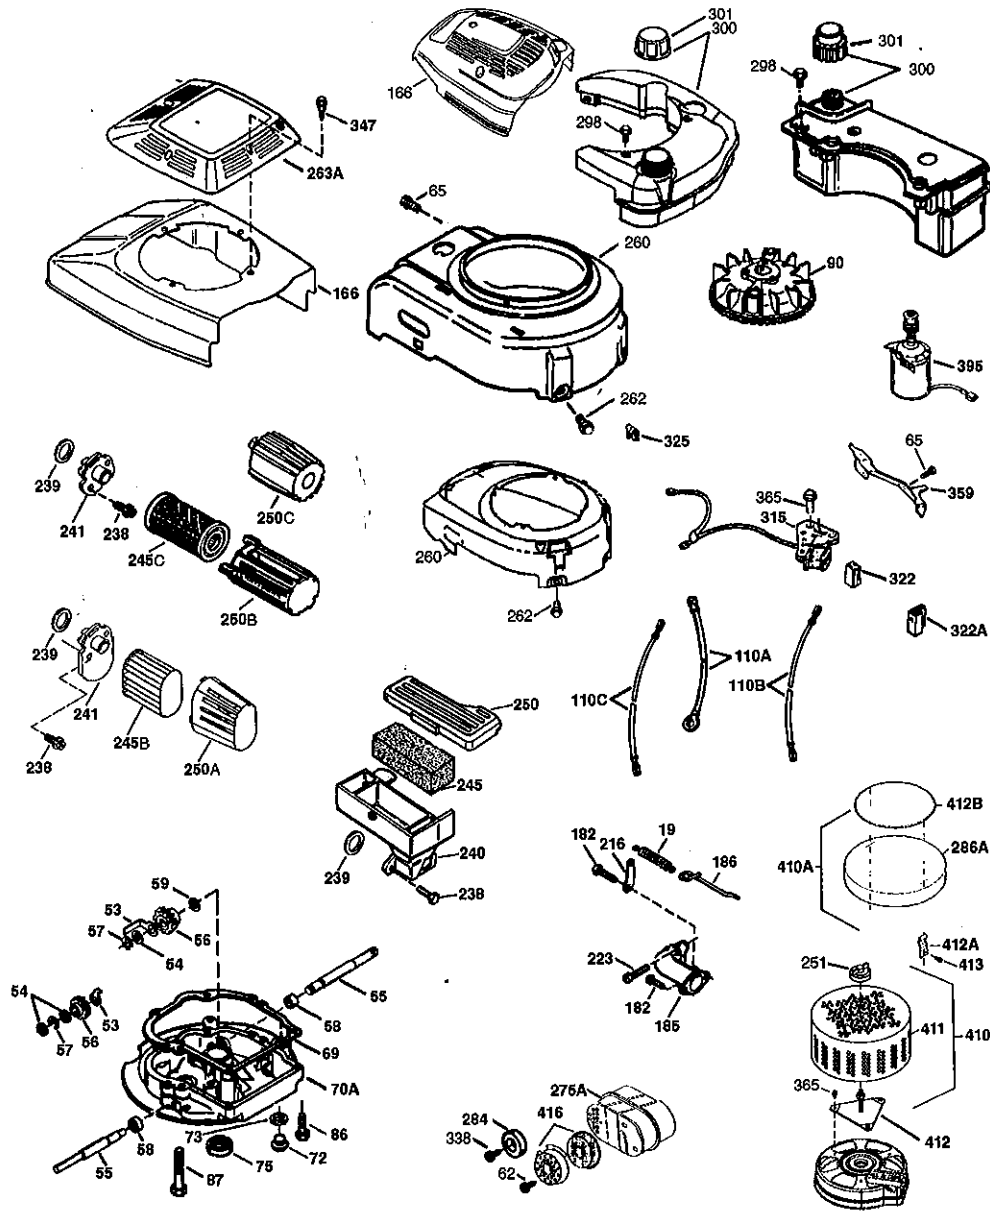

lev_pg2 LV195EA-362071D / Engine pg 2

Part List

lev_pg2 LV195EA-362071D / Engine pg 2

REF #	ITEM #	DESCRIPTION	QTY	REMARK
19	36281	Extension Spring	1	
65	30200	Screw, 10-24 x 9/16"	4	
69	37609	* Mounting Flange Gasket	1	
72	37614	Oil Drain Plug (Flush Mount)	1	
75	27897	Oil Seal	1	
86	650488	Screw, 1/4-20 x 1-1/4"	6	
90	611299	Flywheel	1	
110A	37047	Ground Wire (10.50" with male & female flag terminals)	1	
130	6021A	Screw, 5/16-18 x 1-7/16"	8	
182	6201	Screw, 1/4-28 x 7/8"	2	
185	37466	Intake Pipe	1	
186	32653	Governor Link	1	
216	33086	R.P.M. Adjusting Lever	1	
223	650451	Screw, 1/4-20 x 1"	2	
238	650932	Screw, 10-32 x 49/64"	2	
239	34338	* Air Cleaner Gasket	1	
241	36919	Air Cleaner Collar	1	
245B	36905	Air Filter (Paper) (also available in Packaged Part #740083)	1	
250A	37122	Air Filter Cover	1	
260	37696A	Blower Housing	1	
262	650831	Screw, 1/4-20 x 1/2"	2	
300	37947	Fuel Tank (Incl. 292 & 301)	1	
301	37844	Fuel Cap (Black)(1-1/2" I.D.)	1	also available in Packaged Part #740041B
416	37530	Spark Arrestor Kit (Incl. 417)	1	(Optional)al
999	730277	Summer Maintenance Kit	1	(Incl. Oil, Spark Plug, Air Cleaner, & Ultra-Fresh)