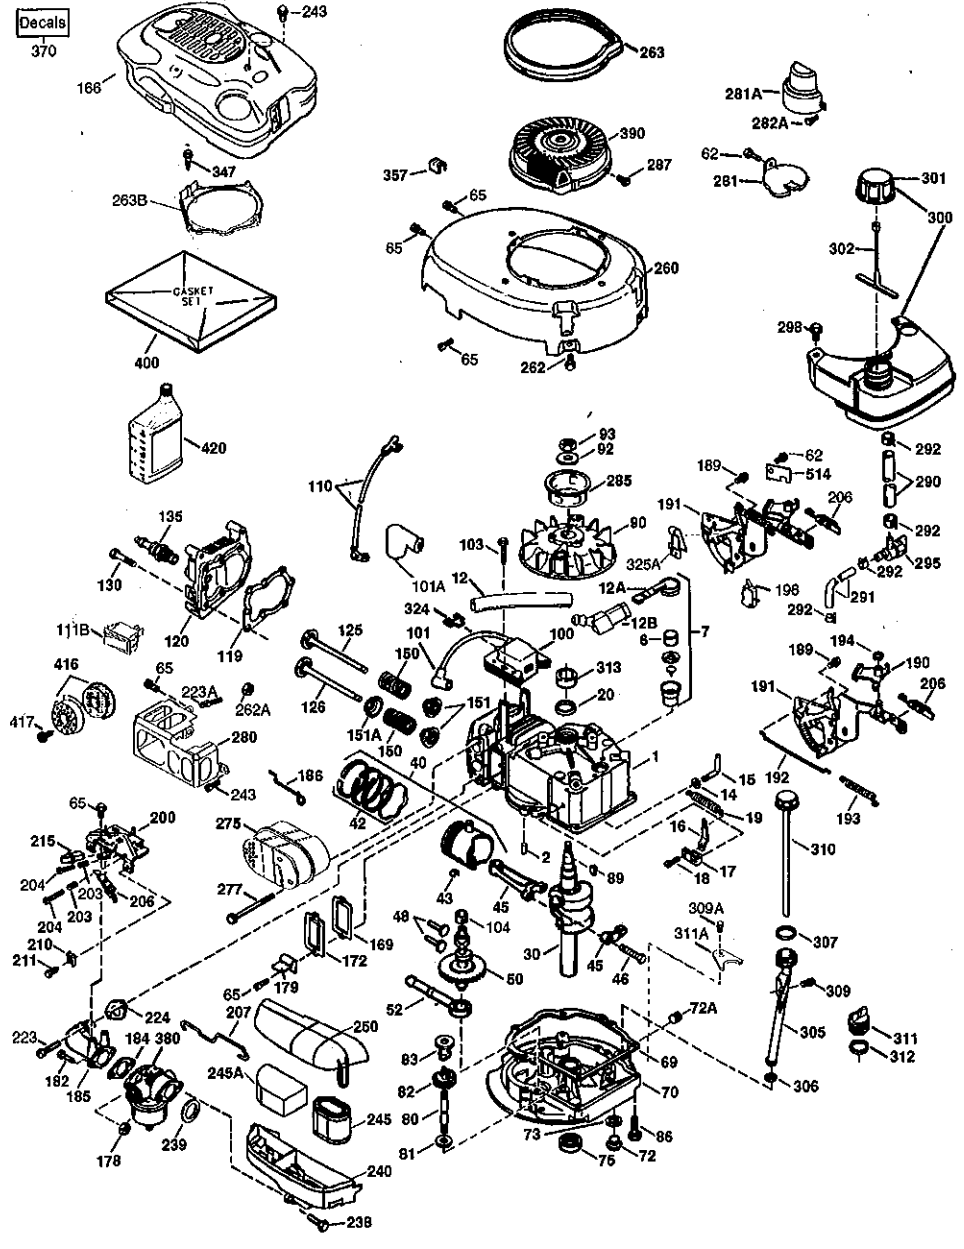

lev120a LV195EA-362071D / ENLEV120

Part List

lev120a LV195EA-362071D / ENLEV120

REF #	ITEM #	DESCRIPTION	QTY	REMARK
1	37465	Cylinder (Incl. 2 & 20)	1	
2	26727	Dowel Pin	2	
6	33734	Breather Element	1	
7	36557	Breather Ass'y. (Incl. 6 & 12A)	1	
12	37944	Breather Tube	1	
12A	36558	Breather Cover & Tube (Incl. 12B)	1	
12B	36694	Breather Tube Elbow	1	
14	28277	Flat washer	1	
15	30589	Governor Rod (Incl. 14)	1	
16	34839A	Governor Lever	1	
17	31335	Governor Lever Clamp	1	
18	651018	Screw, T-15, 8-32 x 19/64"	1	
19	36281	Extension Spring	1	
20	32600	Oil Seal	1	
30	37817	Crankshaft	1	
40	40044	Piston, Pin & Ring Set Std. Incl. Ref. 42	1	
40	40045	Piston, Pin & Ring Set .010" OS Incl. Ref. 42	1	
42	40006	Ring Set (Std.)	1	
42	40007	Ring Set .010" OS	1	
43	20381	Piston Pin Retaining Ring	2	
45	36777	Connecting Rod Ass'y. (Incl. 46)	1	
46	32610A	Connecting Rod Bolt	2	
48	27241	Valve Lifter	2	
50	37460	Camshaft (Exhaust MCR) (Incl. ref 104)	1	
52	29914	Oil Pump Ass'y.	1	
65	30200	Screw, 10-24 x 9/16"	4	
69	37609	* Mounting Flange Gasket	1	
70	37608A	Mounting Flange Incl. 72 thru 83, 306, 309A, & 311A	1	
72	37614	Oil Drain Plug (Flush Mount)	1	
75	27897	Oil Seal	1	
80	30574A	Governor Shaft	1	
81	30590A	Washer	1	
82	30591	Governor Gear Ass'y. (Incl. 81)	1	
83	30588A	Governor Spool	1	
86	650488	Screw, 1/4-20 x 1-1/4"	6	
89	611298	Flywheel Key	1	
90	611299	Flywheel	1	
92	650815	Belleville Washer	1	
93	650816	Flywheel Nut	1	
100	34443C	Solid State Ignition	1	
101	610118	Spark Plug Cover	1	
103	651007	Screw, T-15, 10-24 x 15/16"	2	
104	37480	Cam Bushing	1	
119	37796	* Cylinder Head Gasket	1	
120	37714	Cylinder Head	1	
125	36780	Exhaust Valve (1/32" OS) (Incl. 151)	1	
125	37288	Exhaust Valve (Std.) (Incl. 151)	1	
126	37289	Intake Valve (Std.) (Incl. 151)	1	