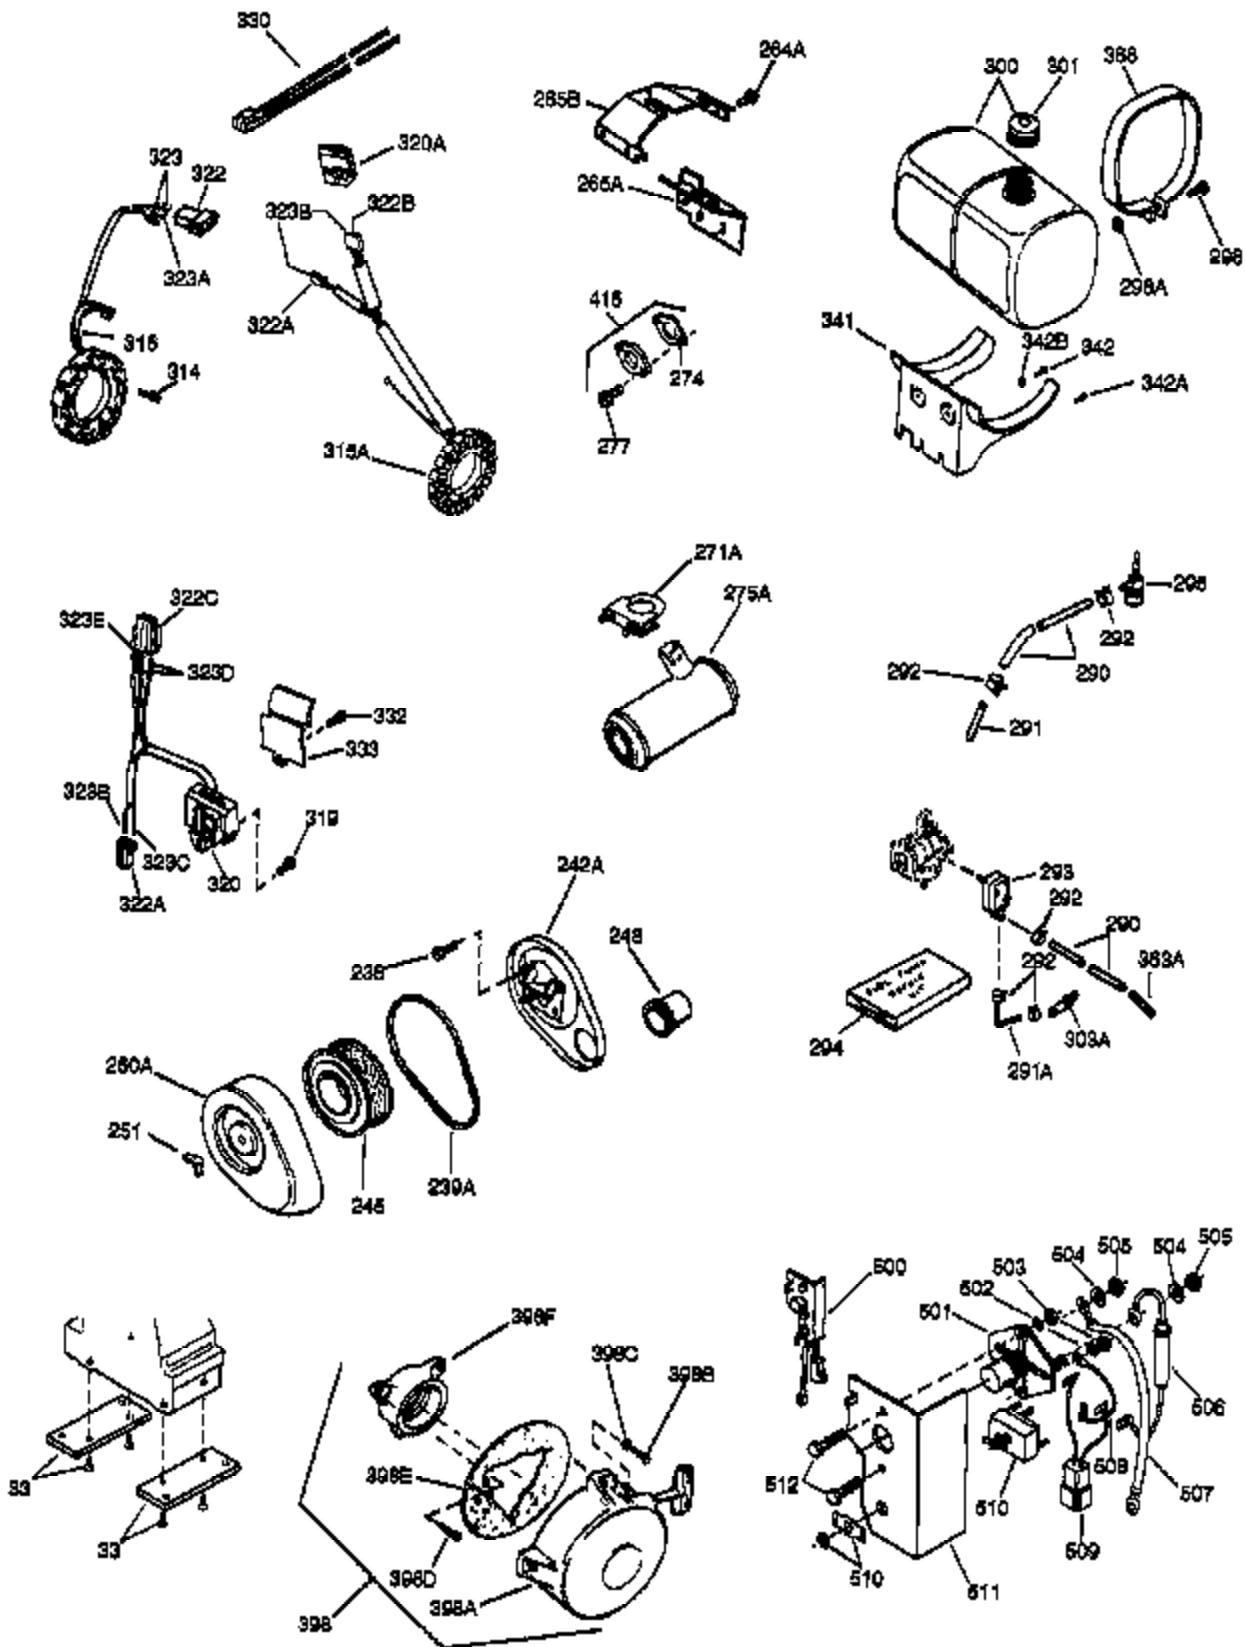

(Page 2 of 2)

IMAGE FILE: ENOH120.2

Ref #	Part Number	Qty	Description
16B	31965	1	Governor Spring Plate
135	35552	1	Resistor Spark Plug (RL82C)
238	650399	4	Screw, 10-32 x 5/8"
239A	34197	1	Air Cleaner Gasket
245	32008	1	Air Cleaner Filter
248	34194A	1	Air Cleaner Tube
251	650513	1	Wing Nut, 1/4-20
261A	650751	1	Screw, 1/4-20 x 7/16"
271A	35732	1	Muffler Clamp
274	33515A	1	* Exhaust Gasket
290	29774	1	Fuel Line (6.00")
291	30962	1	Fuel Line
291A	29774	1	Fuel Line
292	26460	4	Fuel Line Clamp
293	35807	1	Pulse Pump
294	35791	1	Pulse Pump Repair Kit
295	29683	1	Fuel Shut-Off Valve
298	650488	1	Screw, 1/4-20 x 1-1/4"
298A	650456	1	Lock Nut, 1/4-20
300	33979	1	Fuel Tank (Incl. 301)
301	33032	1	Fuel Cap
303	29634	2	Fuel Fitting
311	33068	1	Oil Fill Plug (Incl. 312)
312	29985	1	"O" Ring
314	650521	2	Screw, 10-32 x 1-1/8"
315	610902	1	Alternator Coil (20 Amp) (Incl.322B,3 23,323E)
319	30063	1	Screw, Torx T-30, 1/4-20 x 1/2"
320	610996	1	Regulator (20 Amp) (Incl.322A,C, 323A ,B,C,D)
322A	610990	1	Connector Body
322B	610903	1	Connector
322C	610921	1	Connector Body
323	610905	2	Terminal
323A	610991	2	Terminal
323B	610922	1	Terminal
323C	610989	1	Terminal
323D	610992	1	Terminal
323E	610904	1	Terminal
341	33978	1	Fuel Tank Bracket
342	650786	2	Screw, 1/4-20 x 5/8"
342A	650785	2	Screw, 5/16-18 x 5/8"
342B	650787	2	Belleville Washer
355	590452	1	Starter Handle
368	33980	1	Fuel Tank Strap
500	730198	1	Switch Ass'y.
501	34616	1	Starter Switch
502	27513	2	Lock Washer
503	650864	2	Nut, 1/4-20
504	8274	2	Lock Washer
505	650586	2	Nut, 5/16-24
506	34620	1	Wire & Fuse
507	34618	1	Starter Wire
508	34619	1	Ground Wire
509	34617	1	Adapter Cord
509A	34393	1	Alternator Adapter Cord
510	34615	1	Toggle Switch
511	34614	1	Starter Button Bracket
512	792026	2	Screw, 1/4-20 x 7/8"