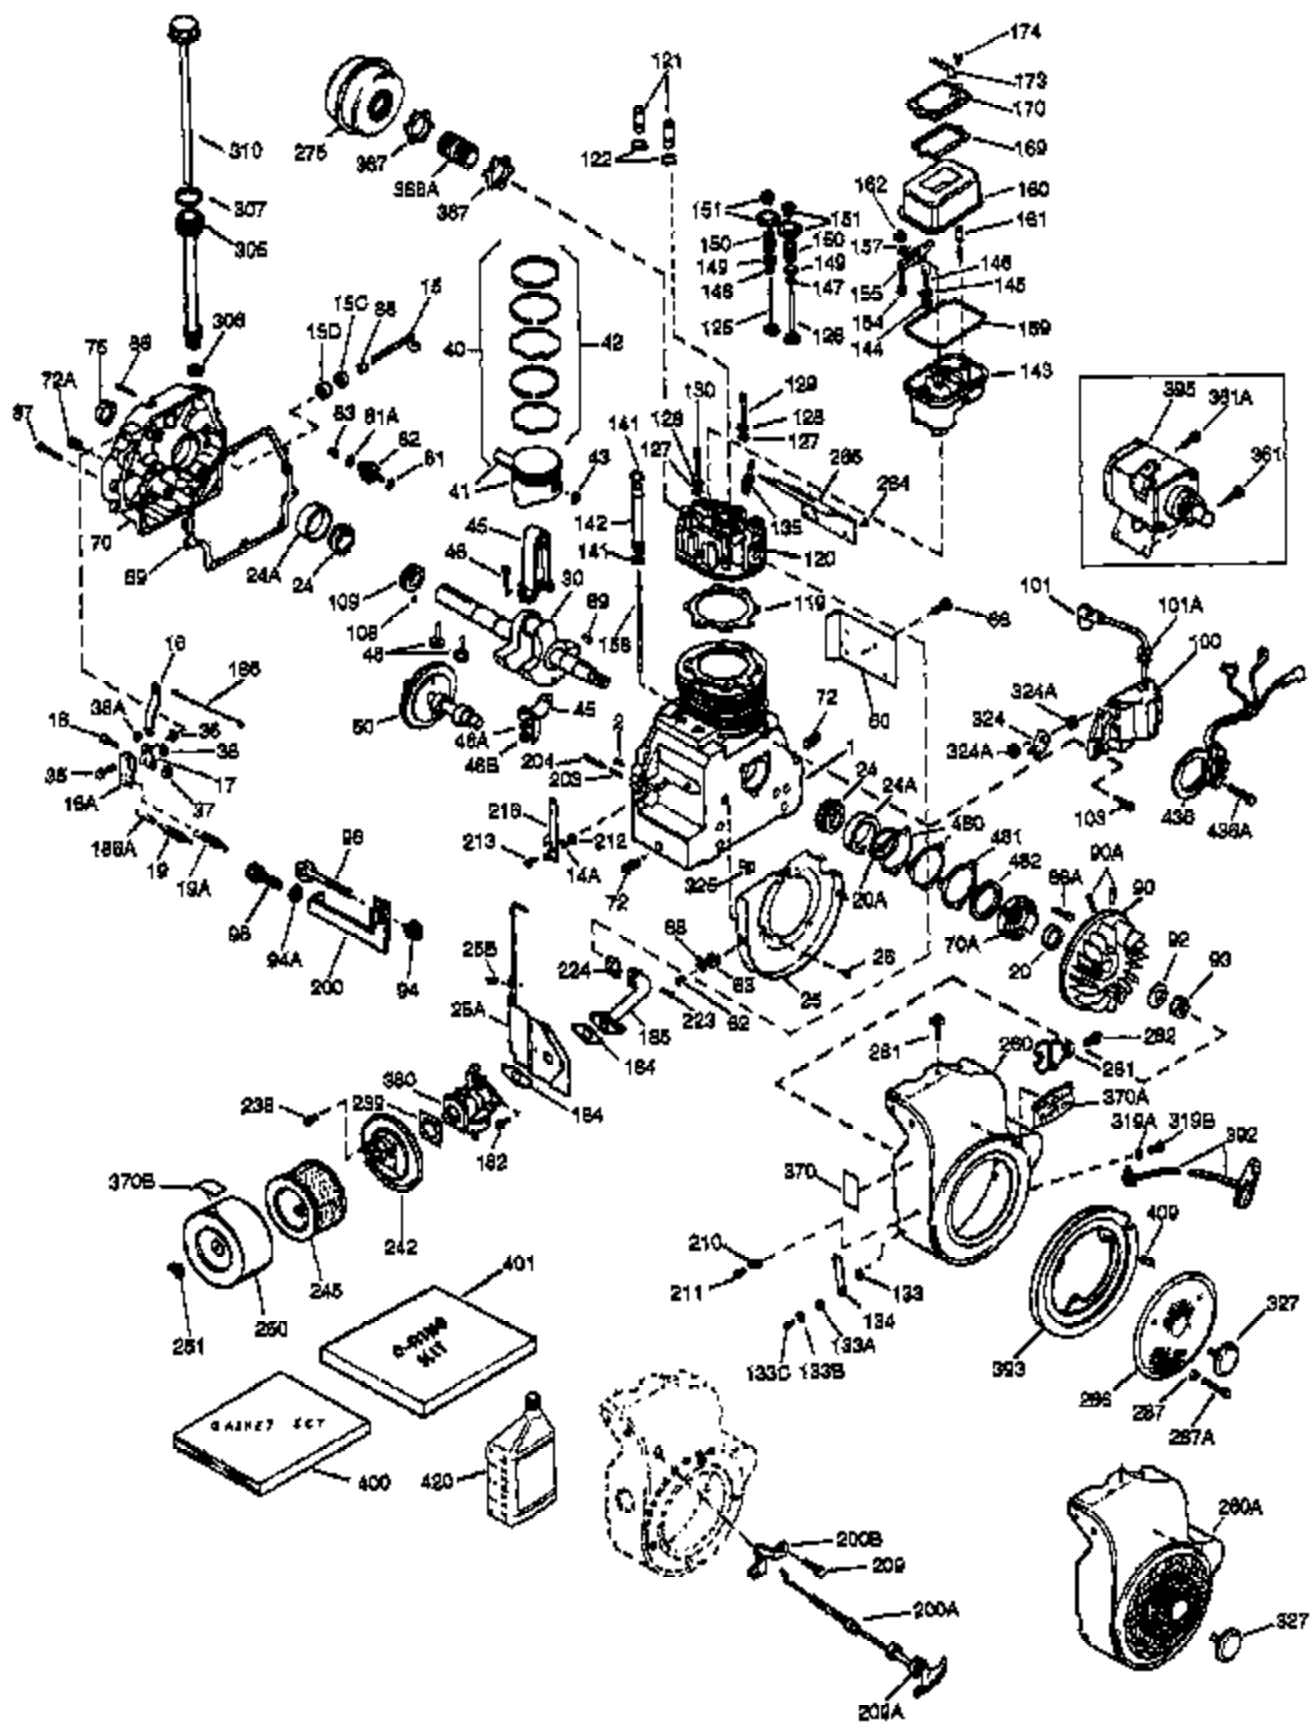

(Page 1 of 2)

IMAGE FILE: ENOH120.2

Ref #	Part Number	Qty	Description
1	34291A	1	Cylinder (Incl. 2, 20 & 72)
2	27652	2	Dowel Pin
14A	28558	1	Washer
15	32425	1	Governor Rod
16B	31965	1	Governor Spring Plate
16	31963	1	Governor Lever
17	31964	1	Governor Lever Clamp
18	650544	1	Screw, Torx T-25, 10-24 x 7/8"
19	31967	1	Extension Spring
20	31950	1	* Oil Seal
20A	32599	1	* "O" Ring
24A	31928	2	Bearing Cup
24	31932	2	Tapered Roller Bearing
25	32579	1	Blower Housing Baffle
25A	33477A	1	Air Baffle
25B	650738	1	Screw, 1/4-20 x 5/8"
26	650561	3	Screw, 1/4-20 x 5/8"
30	34278B	1	Crankshaft
35	30312	1	Screw, 10-32 x 1/2"
37	7975	1	Lock Nut, 10-24
38A	650518	1	Washer
38	29193	1	Retaining Ring
40	34546	1	Piston, Pin & Ring Set (Std.)
40	34547	1	Piston, Pin & Ring Set (.010" OS)
40	34548	1	Piston, Pin & Ring Set (.020" OS)
41	34292B	1	Piston & Pin Ass'y. (Std.) (Incl. 43)
41	34293B	1	Piston & Pin Ass'y. (.010" OS) (Incl. 43)
41	34294B	1	Piston & Pin Ass'y. (.020" OS) (Incl. 43)
42	34297	1	Ring Set (Std.)
42	34298	1	Ring Set (.010" OS)
42	34299	1	Ring Set (.020" OS)
43	31919	2	Piston Pin Retaining Ring
45	33093A	1	Connecting Rod Ass'y. (Incl.46 - 46B)
45	34383	1	Connecting Rod Ass'y.(.010" US)(Incl. 46-46B)
45	34384	1	Connecting Rod Ass'y.(.020" US)(Incl. 46-46B)
46A	26073	2	Washer
46B	28264	2	Nut
46	32077	2	Connecting Rod Bolt
48	33472	2	Valve Lifter
50	34752	1	Camshaft (MCR)
60	33479	1	Blower Housing Extension
69	31956B	1	* Cylinder Cover Gasket
70	32685	1	Cylinder Cover (Incl. 15,38,72,75,88)
70A	32577	1	Cylinder Cover (See Ref. #'s 480-482)
72A	31927	2	Oil Drain Plug
72	31927	2	Oil Drain Plug
75	31950	1	Oil Seal
81A	650745	1	Washer
81	30590A	1	Washer
82	34751	1	Governor Gear Ass'y.
83	35322	1	Governor Spool
86	650588	1	Screw, 1/4-20 x 2"
86A	792028	3	Screw, 5/16-18 x 7/8"
87	650451	8	Screw, 1/4-20 x 1"
88	32426	1	Spacer
89	650592	1	Flywheel Key
90A	730201	1	Trigger Pin Kit
90	610909	1	Flywheel (W/Ring Gear) (Incl. 90A)