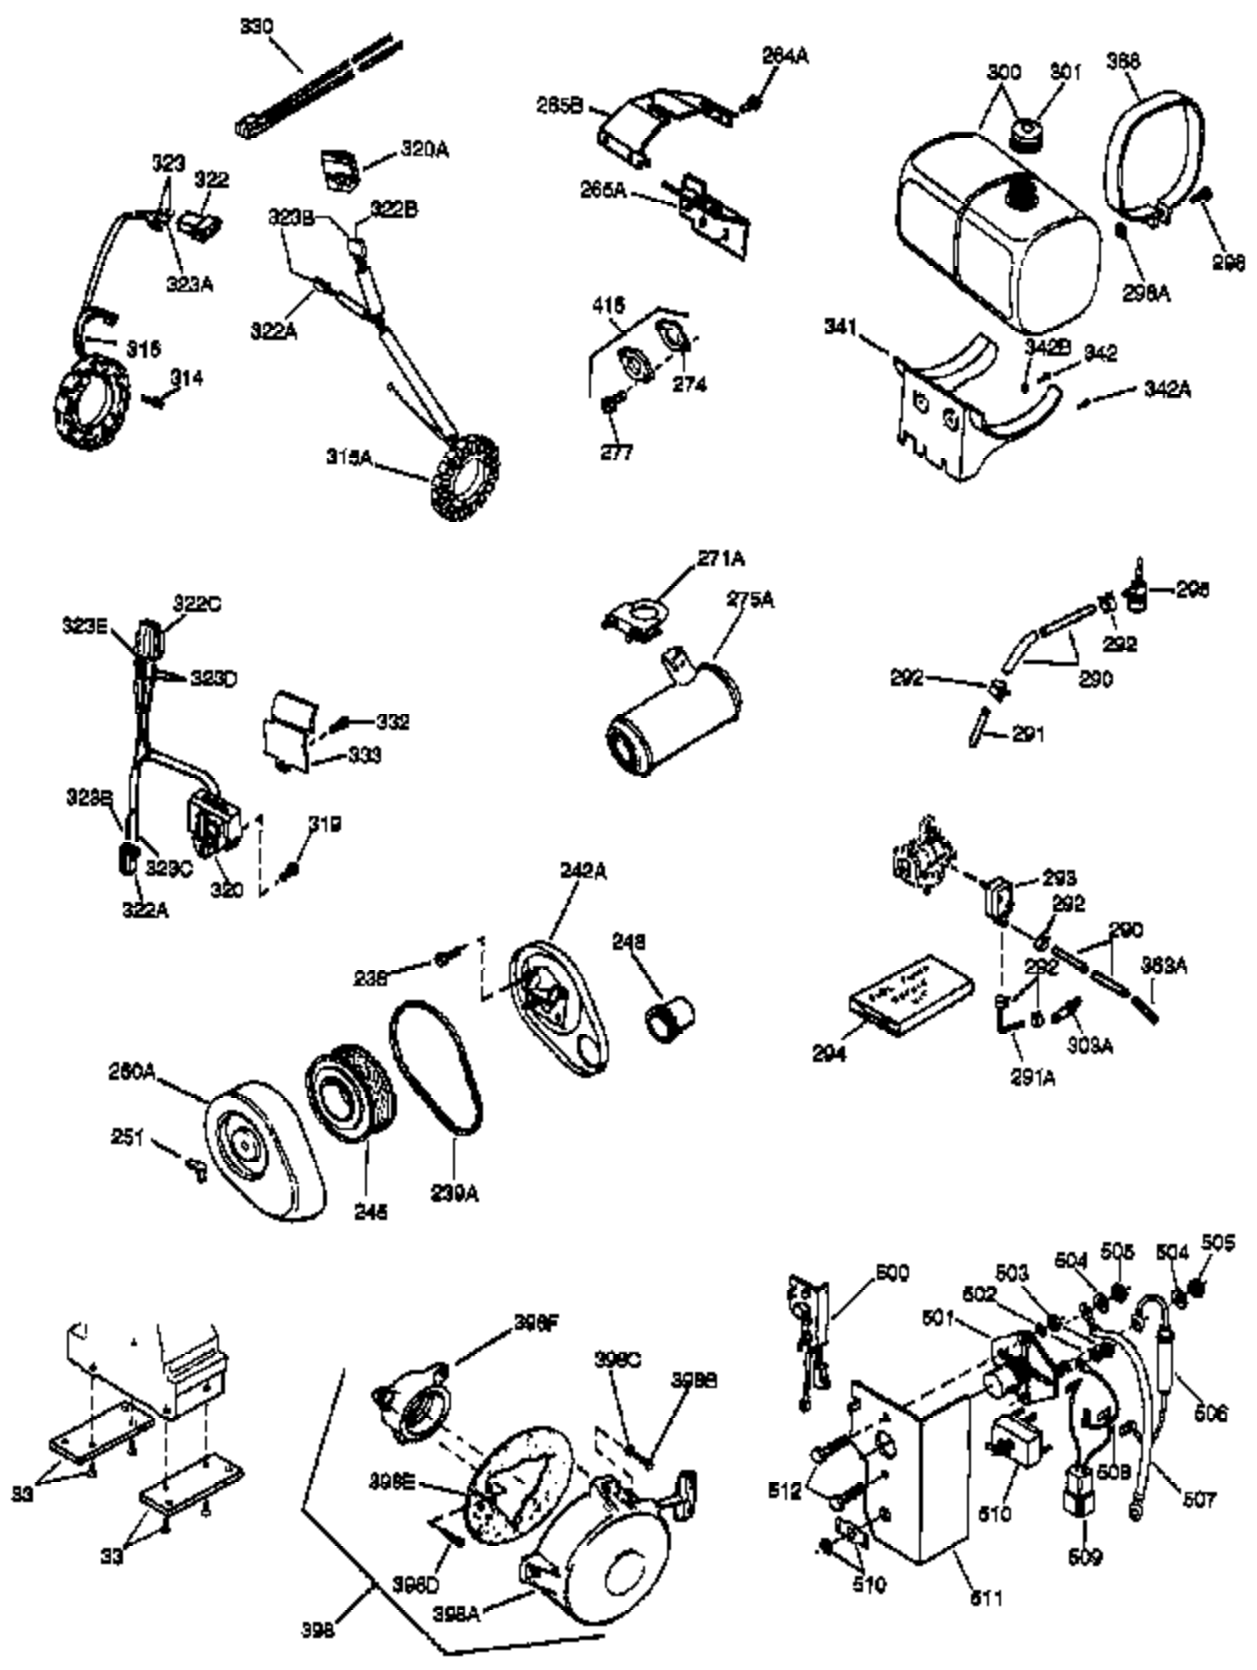

(Page 2 of 2)

IMAGE FILE: ENOH120.2

Ref #	Part Number	Qty	Description
16B	31965	1	Governor Spring Plate
72B	28534	1	Oil Drain Plug
135	35552	1	Resistor Spark Plug (RL82C)
238	650399	4	Screw, 10-32 x 5/8"
239A	34197	1	Air Cleaner Gasket
245	32008	1	Air Cleaner Filter
248	34194A	1	Air Cleaner Tube
251	650513	1	Wing Nut, 1/4-20
261A	650751	1	Screw, 1/4-20 x 7/16"
271A	35732	1	Muffler Clamp
274	33515A	1	* Exhaust Gasket
290	29774	1	Fuel Line (6.00")
291A	29774	1	Fuel Line
291	30962	1	Fuel Line
292	26460	4	Fuel Line Clamp
293	35807	1	Pulse Pump
294	35791	1	Pulse Pump Repair Kit
295	29683	1	Fuel Shut-Off Valve
298A	650456	1	Lock Nut, 1/4-20
298	650488	1	Screw, 1/4-20 x 1-1/4"
300	33979	1	Fuel Tank (Incl. 301)
301	33032	1	Fuel Cap
303	29634	2	Fuel Fitting
311	33068	1	Oil Fill Plug (Incl. 312)
312	29985	1	"O" Ring
314	650521	2	Screw, 10-32 x 1-1/8"
315	611214	1	Alternator Coil (20 Amp) (Incl.322 322A&323)
319	651026	1	Screw, 1/4-20 x 1/2"
320	611215	1	Regulator (20 Amp)
322	610824	1	Connector Body
322A	610921	1	Connector Body
323	610922	5	Terminal
341	33978	1	Fuel Tank Bracket
342A	650785	2	Screw, 5/16-18 x 5/8"
342	650786	2	Screw, 1/4-20 x 5/8"
342B	650787	2	Belleville Washer
355	590701	1	Starter Handle
368	33980	1	Fuel Tank Strap
500	730198	1	Switch Ass'y.
501	34616	1	Starter Switch
502	27513	2	Lock Washer
503	650864	2	Nut, 1/4-20
504	8274	2	Lock Washer
505	650586	2	Nut, 5/16-24
506	34620	1	Wire & Fuse
507	34618	1	Starter Wire
508	34619	1	Ground Wire
509	34617	1	Adapter Cord
509A	34393	1	Alternator Adapter Cord
510	34615	1	Toggle Switch
511	34614	1	Starter Button Bracket
512	792026	2	Screw, 1/4-20 x 7/8"