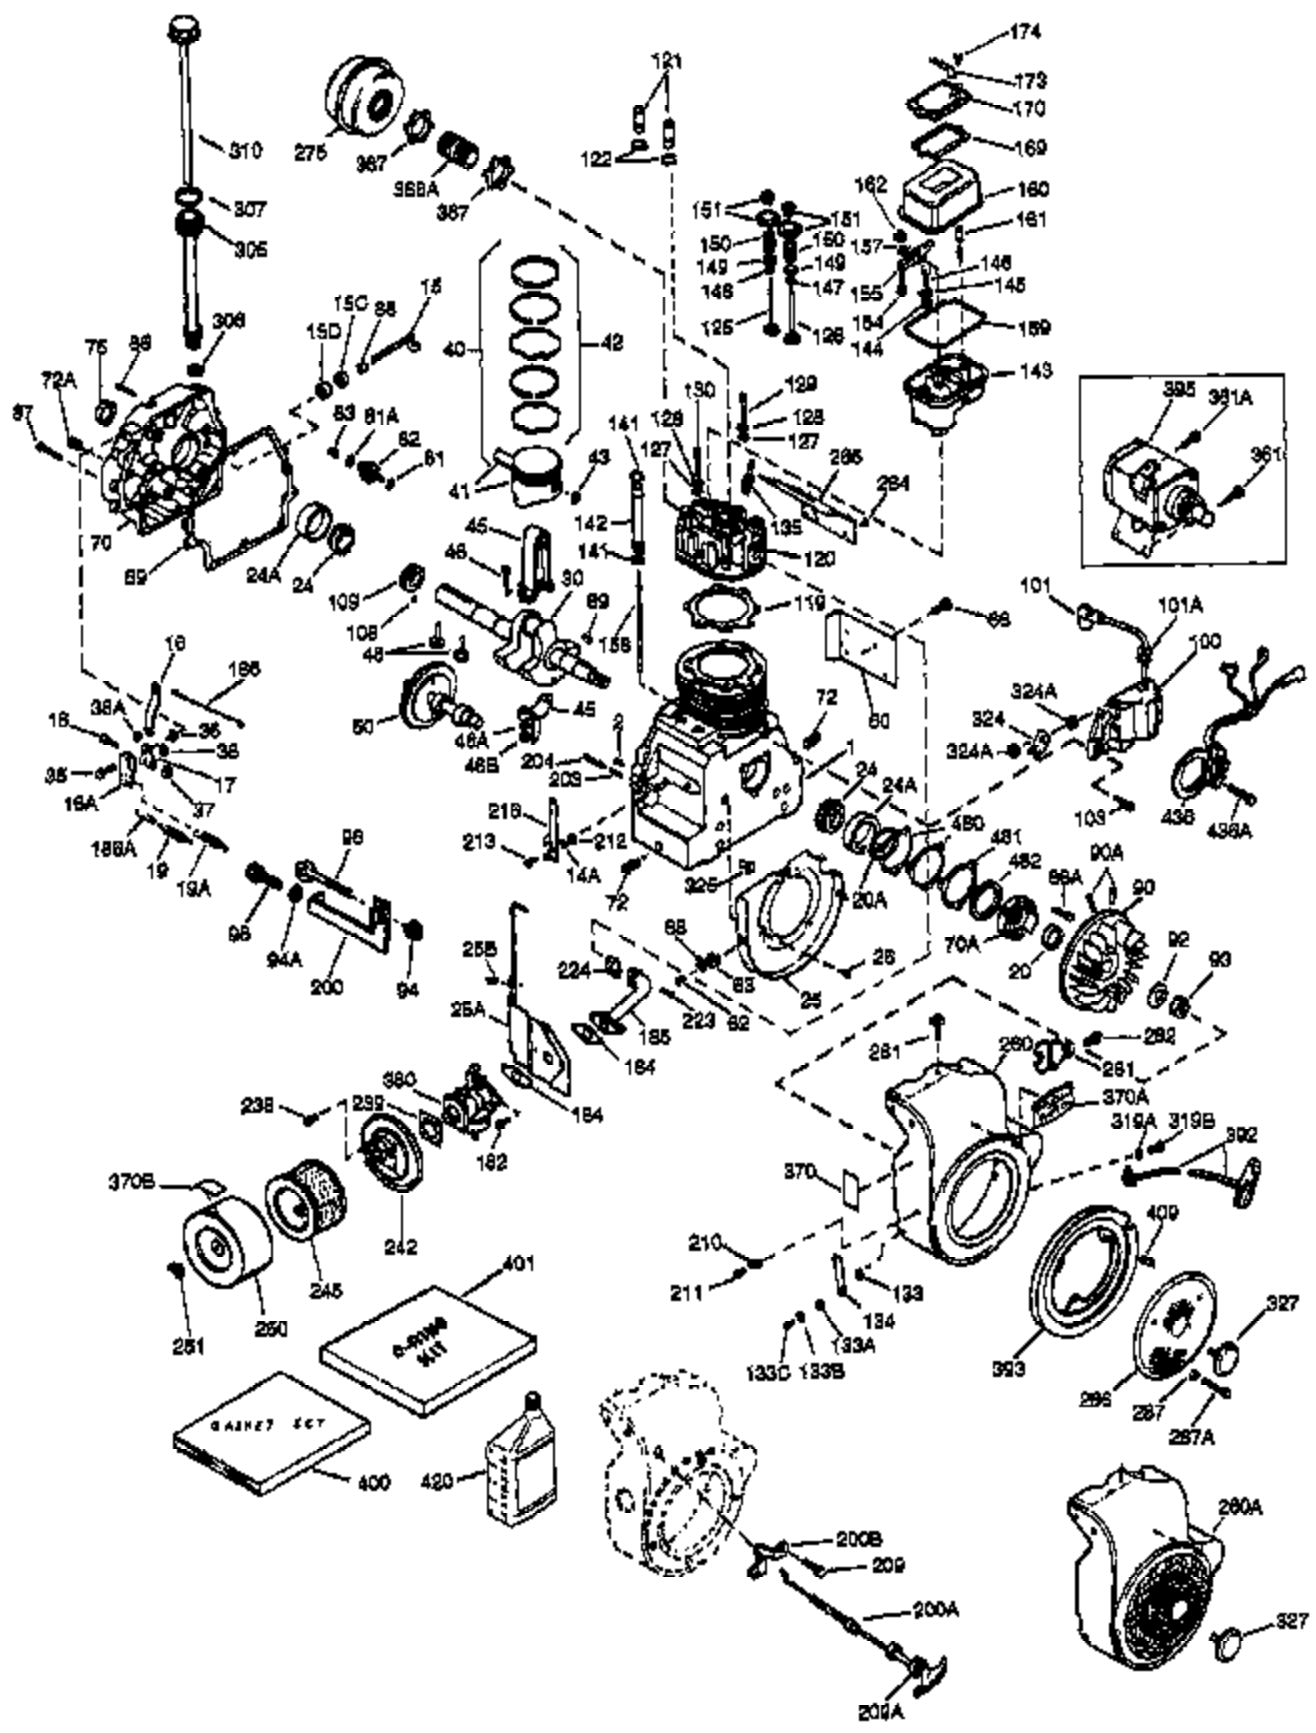

(Page 1 of 2)

IMAGE FILE: ENOH120.2

Ref #	Part Number	Qty	Description
1	34291A	1	Cylinder (Incl. 2, 20 & 72)
2	27652	2	Dowel Pin
14A	28558	1	Washer
15	32425	1	Governor Rod
16B	31965	1	Governor Spring Plate
16	31963	1	Governor Lever
17	31964	1	Governor Lever Clamp
18	650544	1	Screw, Torx T-25, 10-24 x 7/8"
19	31967	1	Extension Spring
20A	32599	1	* "O" Ring
20	31950	1	* Oil Seal
24A	31928	2	Bearing Cup
24	31932	2	Tapered Roller Bearing
25A	33477A	1	Air Baffle
25	32579	1	Blower Housing Baffle
25B	650738	1	Screw, 1/4-20 x 5/8"
26	650561	3	Screw, 1/4-20 x 5/8"
30	34278B	1	Crankshaft
35	30312	1	Screw, 10-32 x 1/2"
37	7975	1	Lock Nut, 10-24
38	29193	1	Retaining Ring
38A	650518	1	Washer
40	34546	1	Piston, Pin & Ring Set (Std.)
40	34547	1	Piston, Pin & Ring Set (.010" OS)
40	34548	1	Piston, Pin & Ring Set (.020" OS)
41	34292B	1	Piston & Pin Ass'y. (Std.) (Incl. 43)
41	34293B	1	Piston & Pin Ass'y. (.010" OS) (Incl. 43)
41	34294B	1	Piston & Pin Ass'y. (.020" OS) (Incl. 43)
42	34297	1	Ring Set (Std.)
42	34298	1	Ring Set (.010" OS)
42	34299	1	Ring Set (.020" OS)
43	31919	2	Piston Pin Retaining Ring
45	33093A	1	Connecting Rod Ass'y. (Incl.46 - 46B)
45	34383	1	Connecting Rod Ass'y.(.010" US)(Incl. 46-46B)
45	34384	1	Connecting Rod Ass'y.(.020" US)(Incl. 46-46B)
46B	28264	2	Nut
46A	26073	2	Washer
46	32077	2	Connecting Rod Bolt
48	33472	2	Valve Lifter
50	34752	1	Camshaft (MCR)
60	33479	1	Blower Housing Extension
69	31956B	1	* Cylinder Cover Gasket
70A	32577	1	Cylinder Cover (See Ref. #'s 480-482)
70	32685	1	Cylinder Cover (Incl. 15,38,72,75,88)
72B	28534	1	Oil Drain Plug
72	31927	2	Oil Drain Plug
72A	31927	2	Oil Drain Plug
75	31950	1	Oil Seal
81A	650745	1	Washer
81	30590A	1	Washer
82	34751	1	Governor Gear Ass'y.
83	35322	1	Governor Spool
86	650588	1	Screw, 1/4-20 x 2"
86A	792028	3	Screw, 5/16-18 x 7/8"
87	650451	8	Screw, 1/4-20 x 1"
88	32426	1	Spacer
89	650592	1	Flywheel Key
90A	730201	1	Trigger Pin Kit