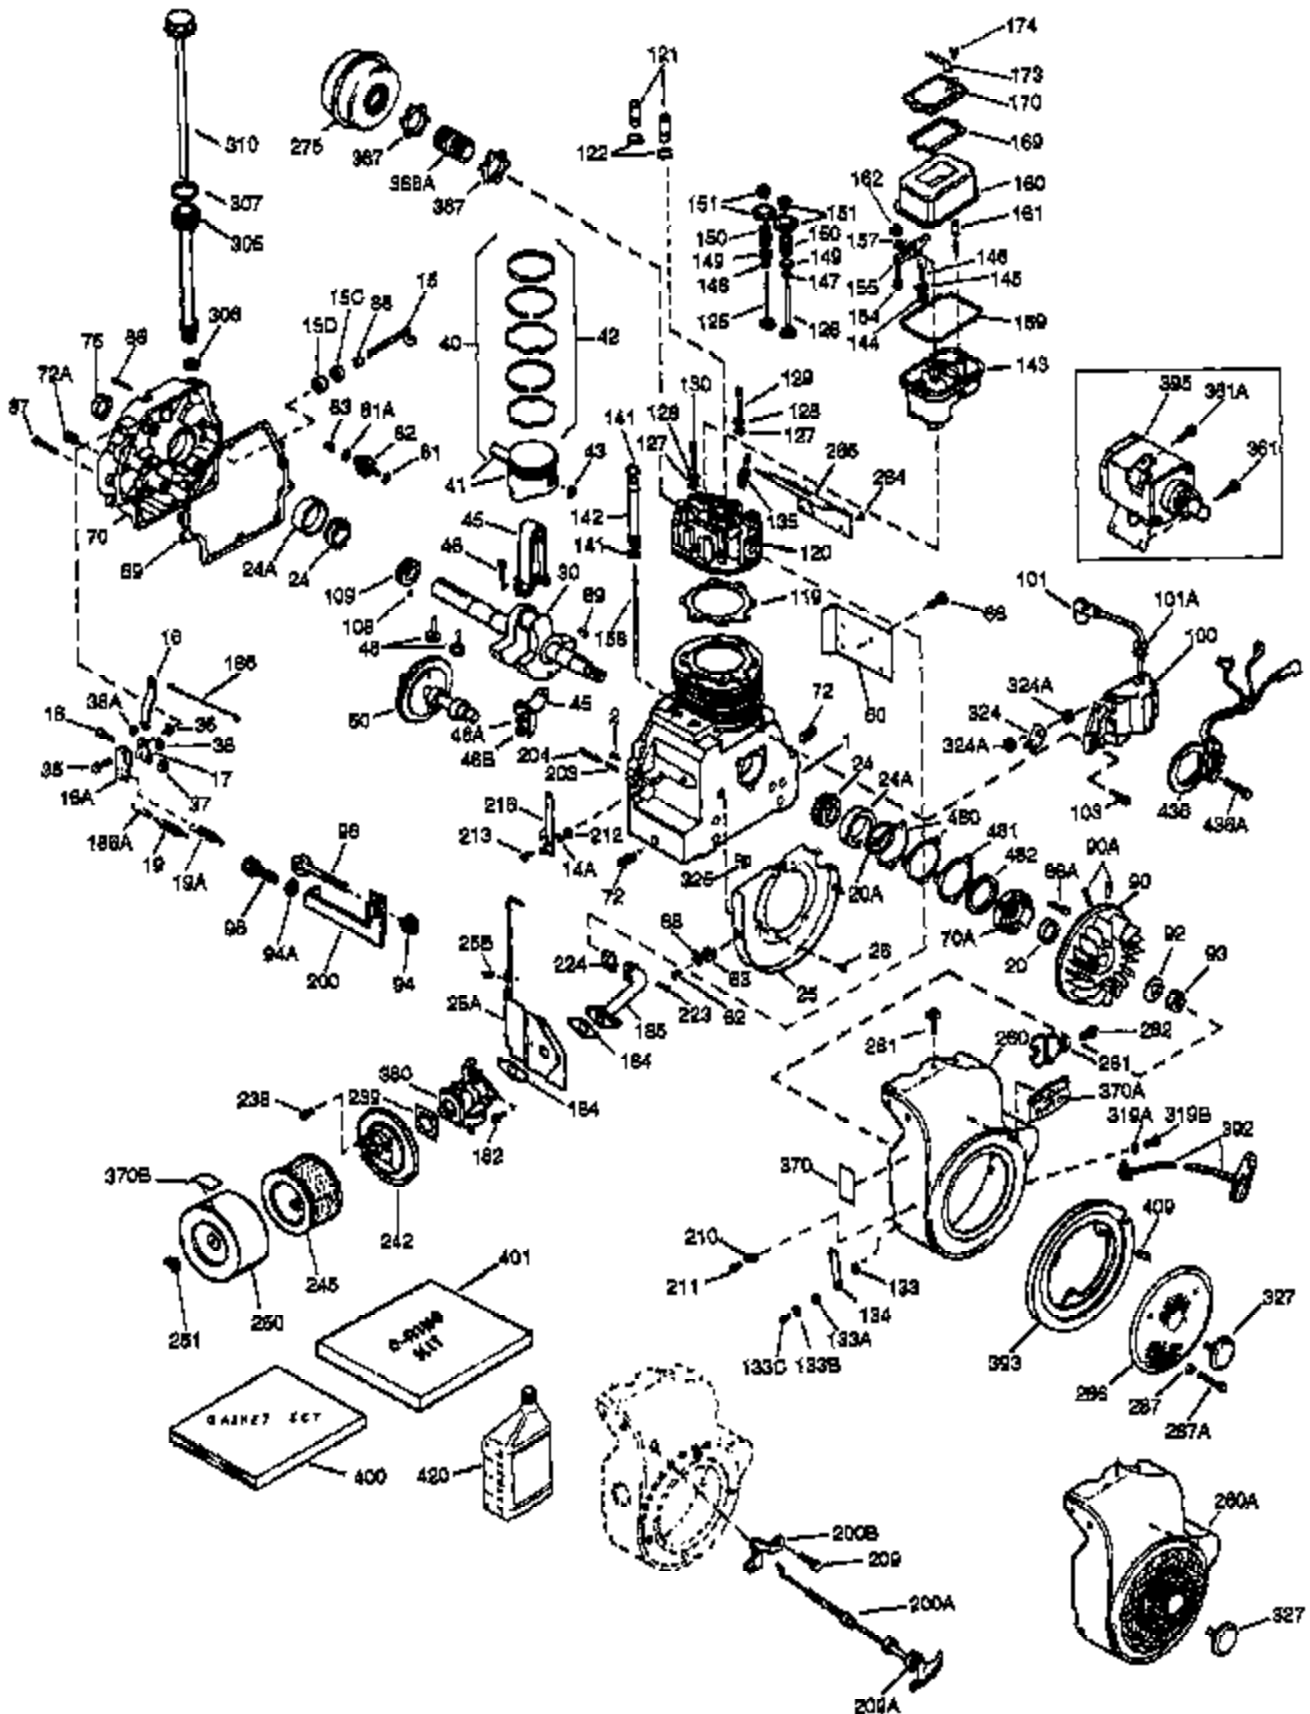

(Page 1 of 2)

IMAGE FILE: ENOH120.2

Ref #	Part Number	Qty	Description
1	34291A	1	Cylinder (Incl. 2, 20 & 72)
2	27652	2	Dowel Pin
15	32425	1	Governor Rod
15C	34222	1	Needle Roller Bearing
15D	34223	1	Needle Roller Bearing
16A	31965	1	Governor Spring Plate
16	31963	1	Governor Lever
17	31964	1	Governor Lever Clamp
18	650544	1	Screw, 10-24 x 7/8"
19A	34458	1	Extension Spring
20A	32599	1	* "O" Ring
20	31950	1	* Oil Seal
24A	31928	2	Bearing Cup
24	31932	2	Tapered Roller Bearing
25A	33477A	1	Air Baffle
25B	650738	1	Screw, 1/4-20 x 5/8"
25	32579	1	Blower Housing Baffle
26	650561	3	Screw, 1/4-20 x 5/8"
30	33977B	1	Crankshaft
35	30312	1	Screw, 10-32 x 1/2"
36	8345	1	Flat Washer
37	7975	1	Lock Nut, 10-24
38A	650518	1	Washer
38	29193	1	Retaining Ring
40	34546	1	Piston, Pin & Ring Set (Std.)
40	34547	1	Piston, Pin & Ring Set (.010" OS)
40	34548	1	Piston, Pin & Ring Set (.020" OS)
41	34292B	1	Piston & Pin Ass'y. (Std.) (Incl. 43)
41	34293B	1	Piston & Pin Ass'y. (.010" OS) (Incl. 43)
41	34294B	1	Piston & Pin Ass'y. (.020" OS) (Incl. 43)
42	34297	1	Ring Set (Std.)
42	34298	1	Ring Set (.010" OS)
42	34299	1	Ring Set (.020" OS)
43	31919	2	Piston Pin Retaining Ring
45	33093A	1	Connecting Rod Ass'y. (Incl.46 - 46B)
45	34383	1	Connecting Rod Ass'y.(.010" US)(Incl. 46-46B)
45	34384	1	Connecting Rod Ass'y.(.020" US)(Incl. 46-46B)
46B	28264	2	Nut
46A	26073	2	Washer
46	32077	2	Connecting Rod Bolt
48	33472	2	Valve Lifter
50	34752	1	Camshaft (MCR)
60	33479	1	Blower Housing Extension
62	650760	1	Screw, 8-32 x 3/8"
63	28545	1	Grommet
68	33356	1	Ground Terminal
69	31956B	1	* Cylinder Cover Gasket
70	34095	1	Cylinder Cover (Incl. 15,38,72,75,88)
70A	32577	1	Cylinder Cover (See Ref. #'s 480-482)
72	31927	2	Oil Drain Plug
75	31950	1	Oil Seal
81A	650745	1	Washer
81	30590A	1	Washer
82	34751	1	Governor Gear Ass'y.
83	35322	1	Governor Spool
86	650588	1	Screw, 1/4-20 x 2"
86A	792028	3	Screw, 5/16-18 x 7/8"
87	650451	8	Screw, 1/4-20 x 1"