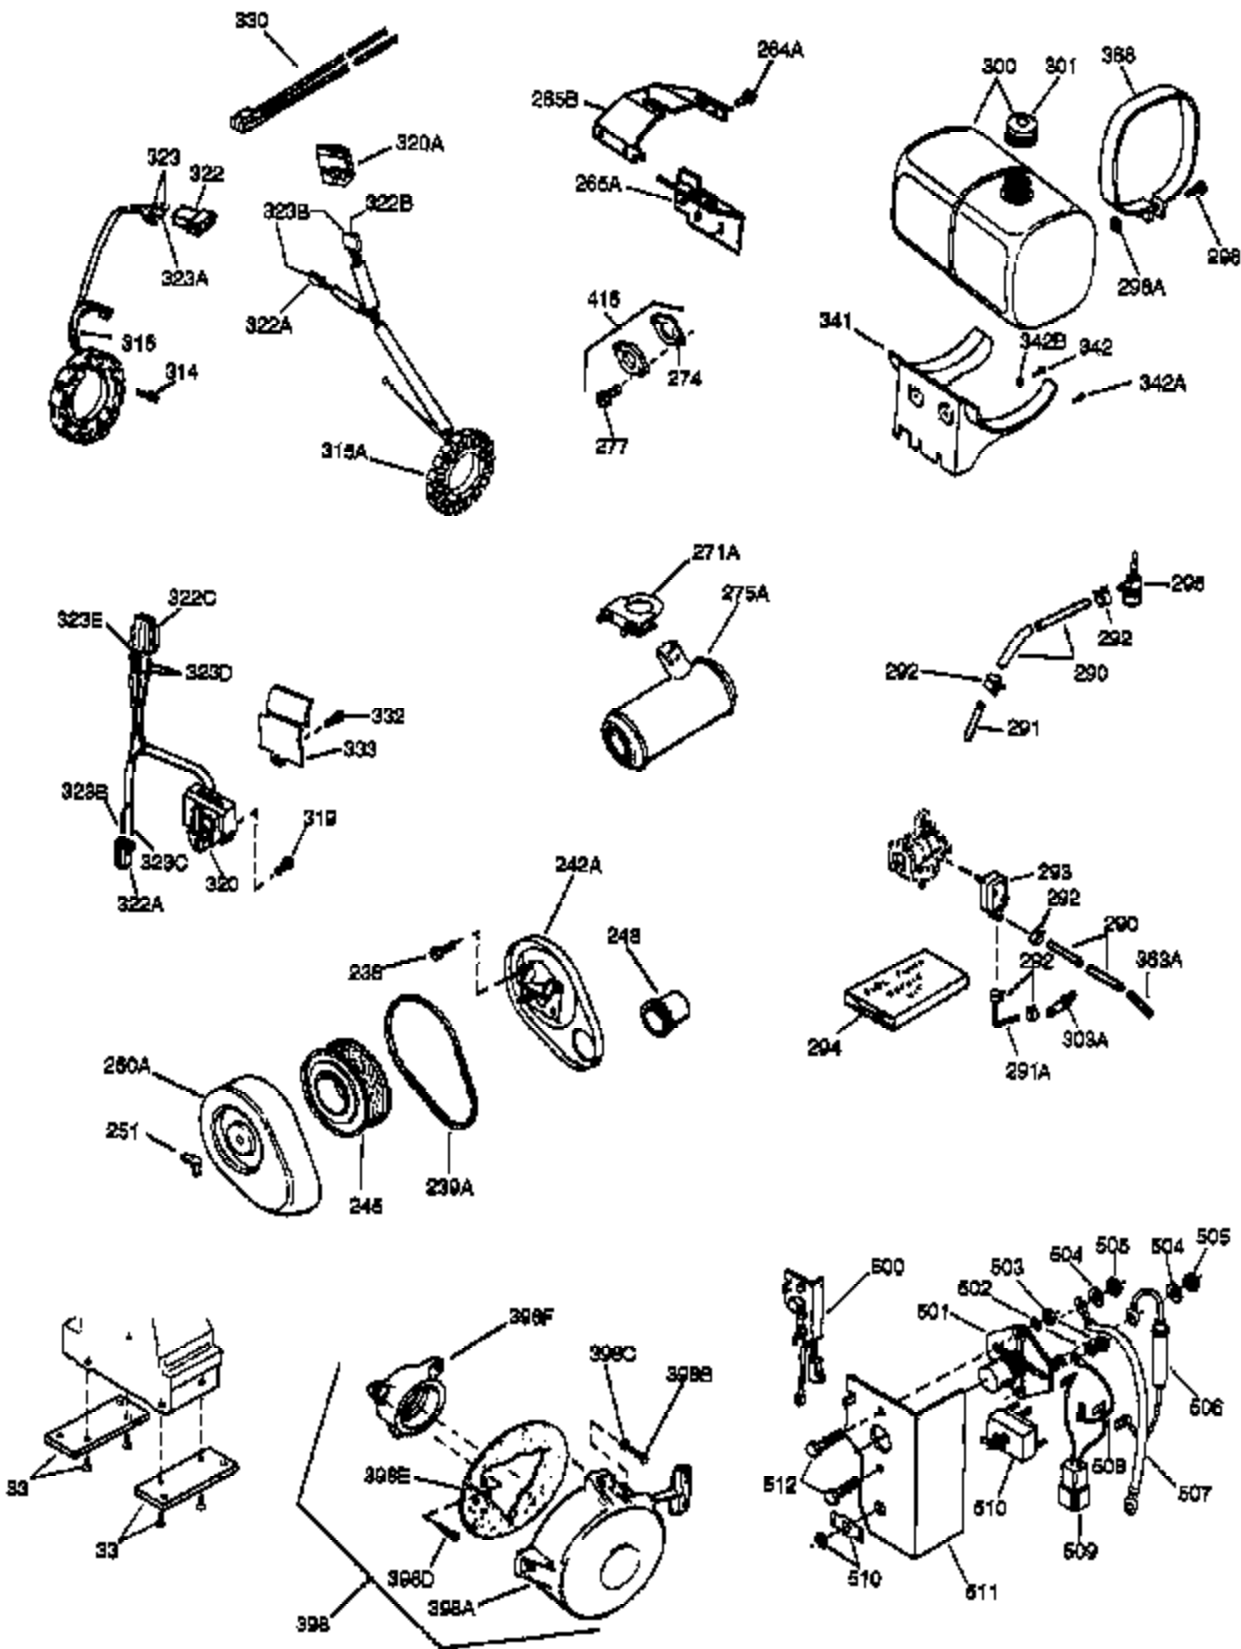

(Page 2 of 2)

IMAGE FILE: ENOH120.2

Ref #	Part Number	Qty	Description
135	35552	1	Resistor Spark Plug (RL82C)
238	650399	4	Screw, 10-32 x 5/8"
245	32008	1	Air Cleaner Filter
251	650513	1	Wing Nut, 1/4-20
261A	650751	1	Screw, 1/4-20 x 7/16"
274	33515A	1	* Exhaust Gasket
290	29774	1	Fuel Line (1.12")
291	30962	1	Fuel Line (21.00")
291A	31966	1	Fuel Line (6.00")
292	26460	4	Fuel Line Clamp
293	35807	1	Fuel Pump (Incl. 294)
294	35791	1	Pulse Pump Repair Kit
295	29683	1	Fuel Shut-Off Valve
298A	650456	1	Lock Nut, 1/4-20
298	650488	1	Screw, 1/4-20 x 1-1/4"
300	33978	1	Fuel Tank (Incl. 301)
301	33032	1	Fuel Cap
303	29634	1	Fuel Fitting
341	33978	1	Fuel Tank Bracket
342B	650787	2	Belleville Washer
342A	650785	2	Screw, 5/16-18 x 5/8"
342	650786	2	Screw, 1/4-20 x 5/8"
355	590452	1	Starter Handle
368	33980	2	Fuel Tank Strap
436B	650399	2	Screw, 10-32 x 5/8"