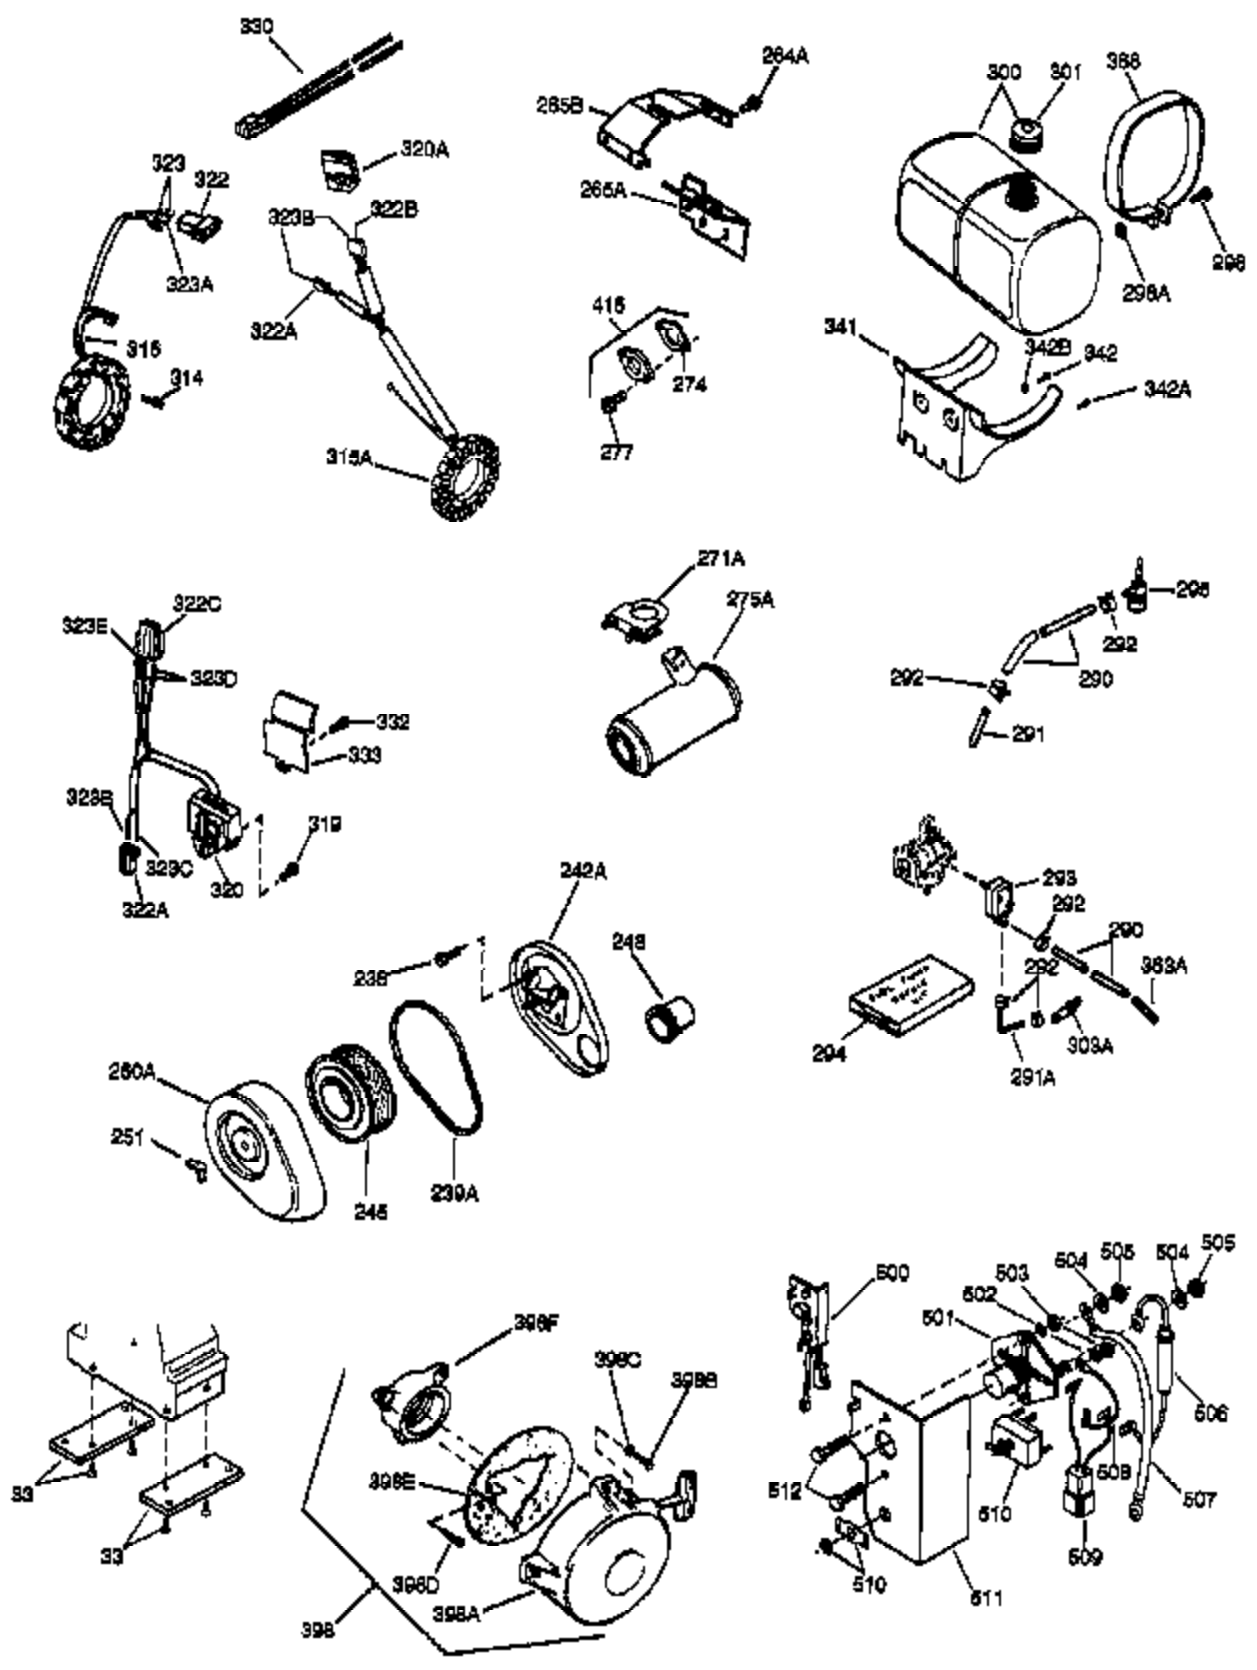

(Page 2 of 2)

IMAGE FILE: ENOH120.2

Ref #	Part Number	Qty	Description
16B	31965	1	Governor Spring Plate
135	35552	1	Resistor Spark Plug (RL82C)
238	650399	4	Screw, 10-32 x 5/8"
239A	34197	1	Air Cleaner Gasket
245	32008	1	Air Cleaner Filter
248	34194A	1	Air Cleaner Tube
251	650513	1	Wing Nut, 1/4-20
261A	650751	1	Screw, 1/4-20 x 7/16"
265A	34284	1	Cylinder Head Cover
274	33515A	1	* Exhaust Gasket
290	29774	1	Fuel Line (6.00")
291A	29774	1	Fuel Line & Clamp Ass'y (2.88)
291	30962	1	Fuel Line
292	26460	4	Fuel Line Clamp
293	35800	1	Impulse Fuel Pump (Incl. 294)
294	33010	1	Impulse Fuel Pump Repair Kit
295	29683	1	Fuel Shut-Off Valve
298A	650456	1	Lock Nut, 1/4-20
298	650488	1	Screw, 1/4-20 x 1-1/4"
300	33979	1	Fuel Tank
303	29634	2	Fuel Fitting
311	33068	1	Oil Fill Tube (Incl. 312)
312	29985	1	"O" Ring
314	650521	2	Screw, 10-32 x 1-1/8"
315	610902	1	Alternator Coil (20 Amp)(Incl. 322 - 323A)
319	30063	1	Screw, Torx T-30, 1/4-20 x 1/2"
320	610996	1	Regulator (Incl.322A,322C,323B,323C,3 23D&323E)
322	611201	1	Connector
323A	610905	2	Terminal
323	610904	1	Terminal
341	33978	1	Fuel Tank Bracket
342A	650785	2	Screw, 5/16-18 x 5/8"
342B	650787	2	Belleville Washer
342	650786	2	Screw, 1/4-20 x 5/8"
355	590452	1	Starter Handle
363A	34148	1	Fuel Line Spring
368	33980	1	Fuel Tank Strap
436B	650399	2	Screw, 10-32 x 5/8"
500	730198	1	Electric Starter Switch Kit (Incl. 50 1 - 512)