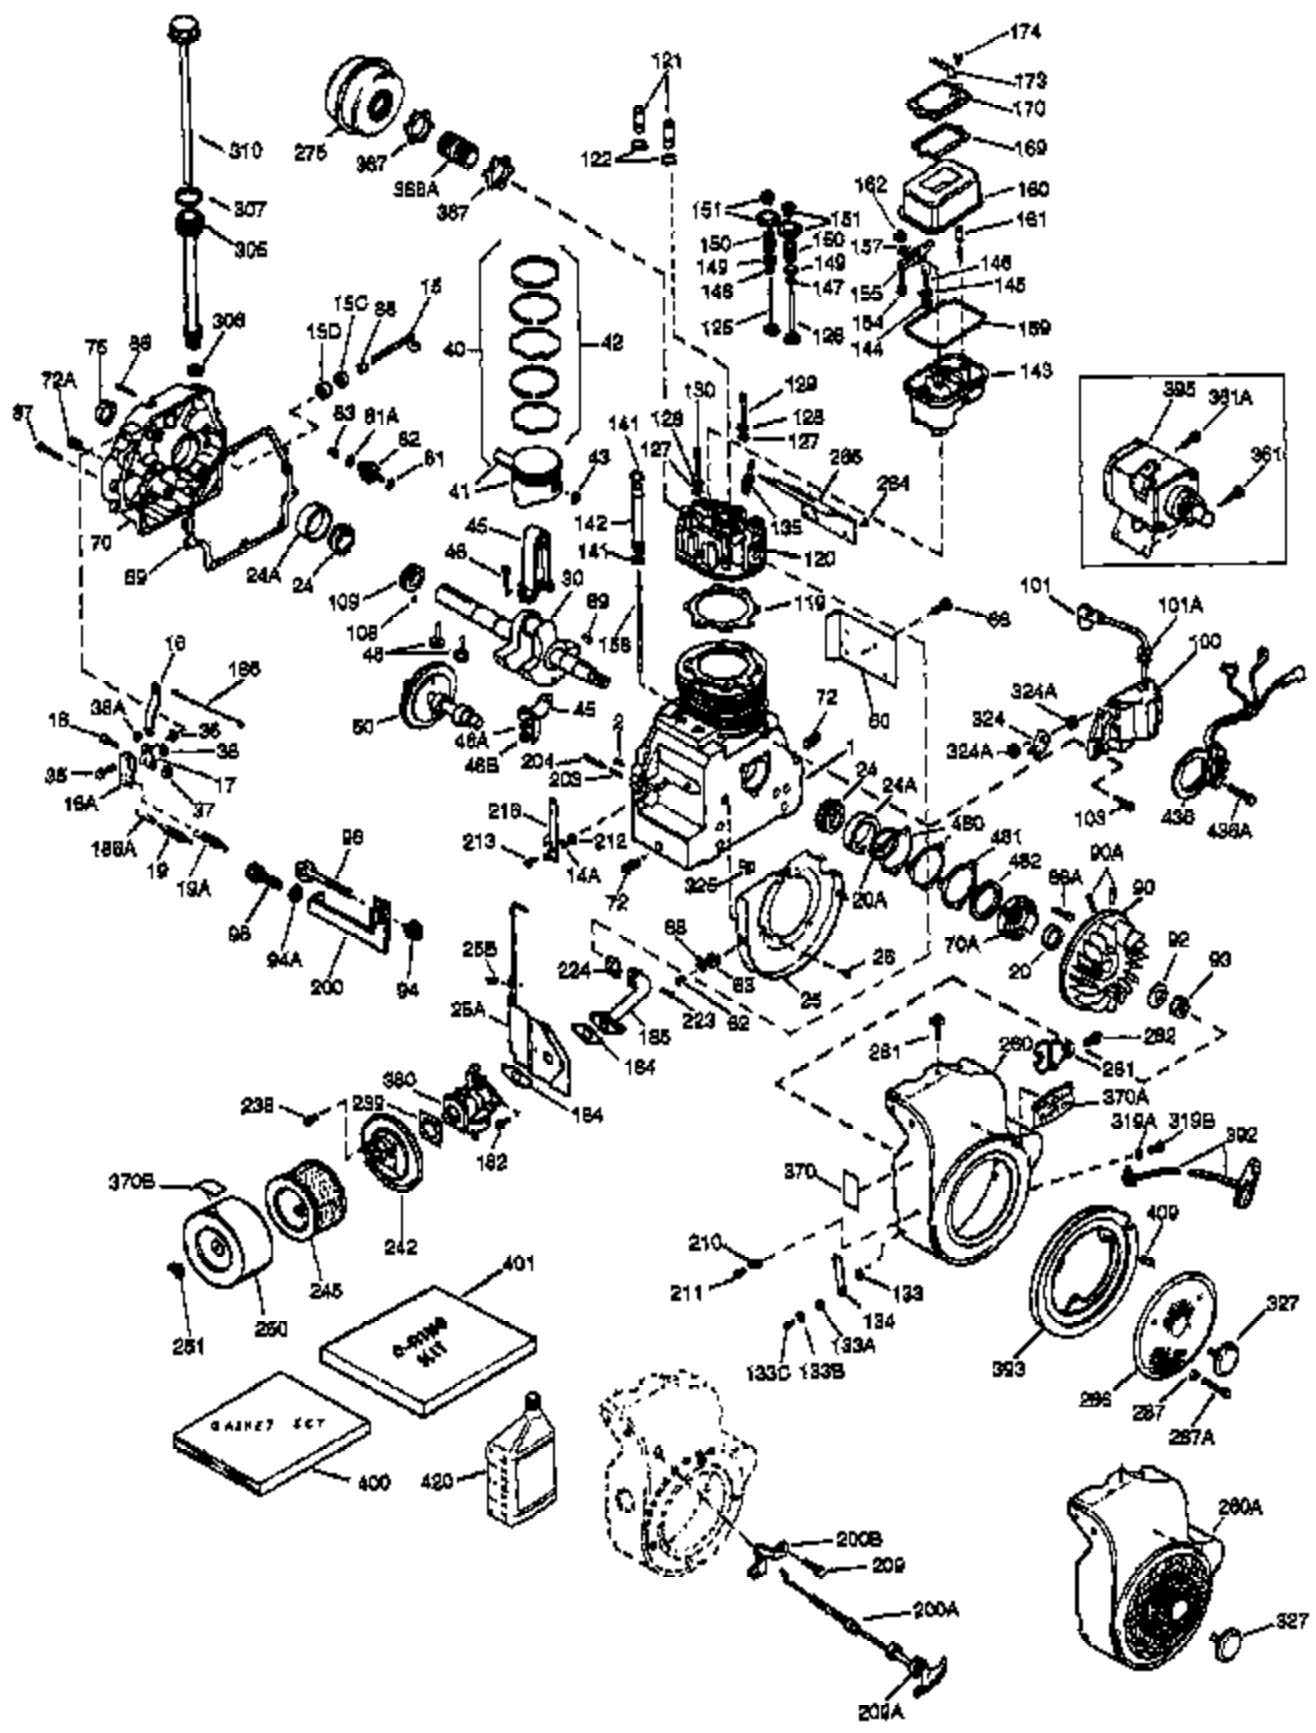

(Page 1 of 2)

IMAGE FILE: ENOH120.2

Ref #	Part Number	Qty	Description
	1 34291A	1	Cylinder (Incl. 2, 20 & 72)
	2 27652	2	Dowel Pin
	14A 28558	1	Washer
	15C 34222	1	Needle Bearing
	15 32425	1	Governor Rod
	15D 34223	1	Needle Bearing & Seal Ass'y.
	16 31963	1	Governor Lever
	16B 31965	1	Governor Spring Plate
	17 31964	1	Governor Lever Clamp
	18 650544	1	Screw, Torx T-25, 10-24 x 7/8"
	19 31967	1	Extension Spring
	20 31950	1	* Oil Seal
	20A 32599	1	* "O" Ring
	24A 31928	2	Bearing Cup
	24 31932	2	Tapered Roller Bearing
	25 32579	1	Blower Housing Baffle
	25A 34285	1	Air Baffle
	25B 650738	1	Screw, 1/4-20 x 5/8"
	26 650561	3	Screw, 1/4-20 x 5/8"
	30 33397A	1	Crankshaft
	35 30312	1	Screw, 10-32 x 1/2"
	36 8345	1	Washer
	37 7975	1	Lock Nut, 10-24
	38A 650518	1	Washer
	38 29193	1	Retaining Ring
	40 34546	1	Piston, Pin & Ring Set (Std.)
	40 34547	1	Piston, Pin & Ring Set (.010" OS)
	40 34548	1	Piston, Pin & Ring Set (.020" OS)
	41 34292B	1	Piston & Pin Ass'y. (Std.) (Incl. 43)
	41 34293B	1	Piston & Pin Ass'y. (.010" OS) (Incl. 43)
	41 34294B	1	Piston & Pin Ass'y. (.020" OS) (Incl. 43)
	42 34297	1	Ring Set (Std.)
	42 34298	1	Ring Set (.010" OS)
	42 34299	1	Ring Set (.020" OS)
	43 31919	2	Piston Pin Retaining Ring
	45 33093A	1	Connecting Rod Ass'y. (Incl.46 - 46B)
	45 34383	1	Connecting Rod Ass'y.(.010" US)(Incl. 46-46B)
	45 34384	1	Connecting Rod Ass'y.(.020" US)(Incl. 46-46B)
	46A 26073	2	Washer
	46 32077	2	Connecting Rod Bolt
	46B 28264	2	Nut
	48 33472	2	Valve Lifter
	50 34752	1	Camshaft (MCR)
	69 31956B	1	* Cylinder Cover Gasket
	70 32685	1	Cylinder Cover (Incl. 15,38,72,75 & 8 8)
	70A 32577	1	Cylinder Cover (See Ref. #'s 480-482)
	72 31927	2	Oil Drain Plug
	72 31927	2	Oil Drain Plug
	75 31950	1	Oil Seal
	81A 650745	1	Washer
	81 30590A	1	Washer
	82 34751	1	Governor Gear Ass'y.
	83 35322	1	Governor Spool
	86A 792028	3	Screw, 5/16-18 x 7/8"
	86 650588	1	Screw, 1/4-20 x 2"
	87 650451	8	Screw, 1/4-20 x 1"
	88 32426	1	Spacer
	89 650592	1	Flywheel Key