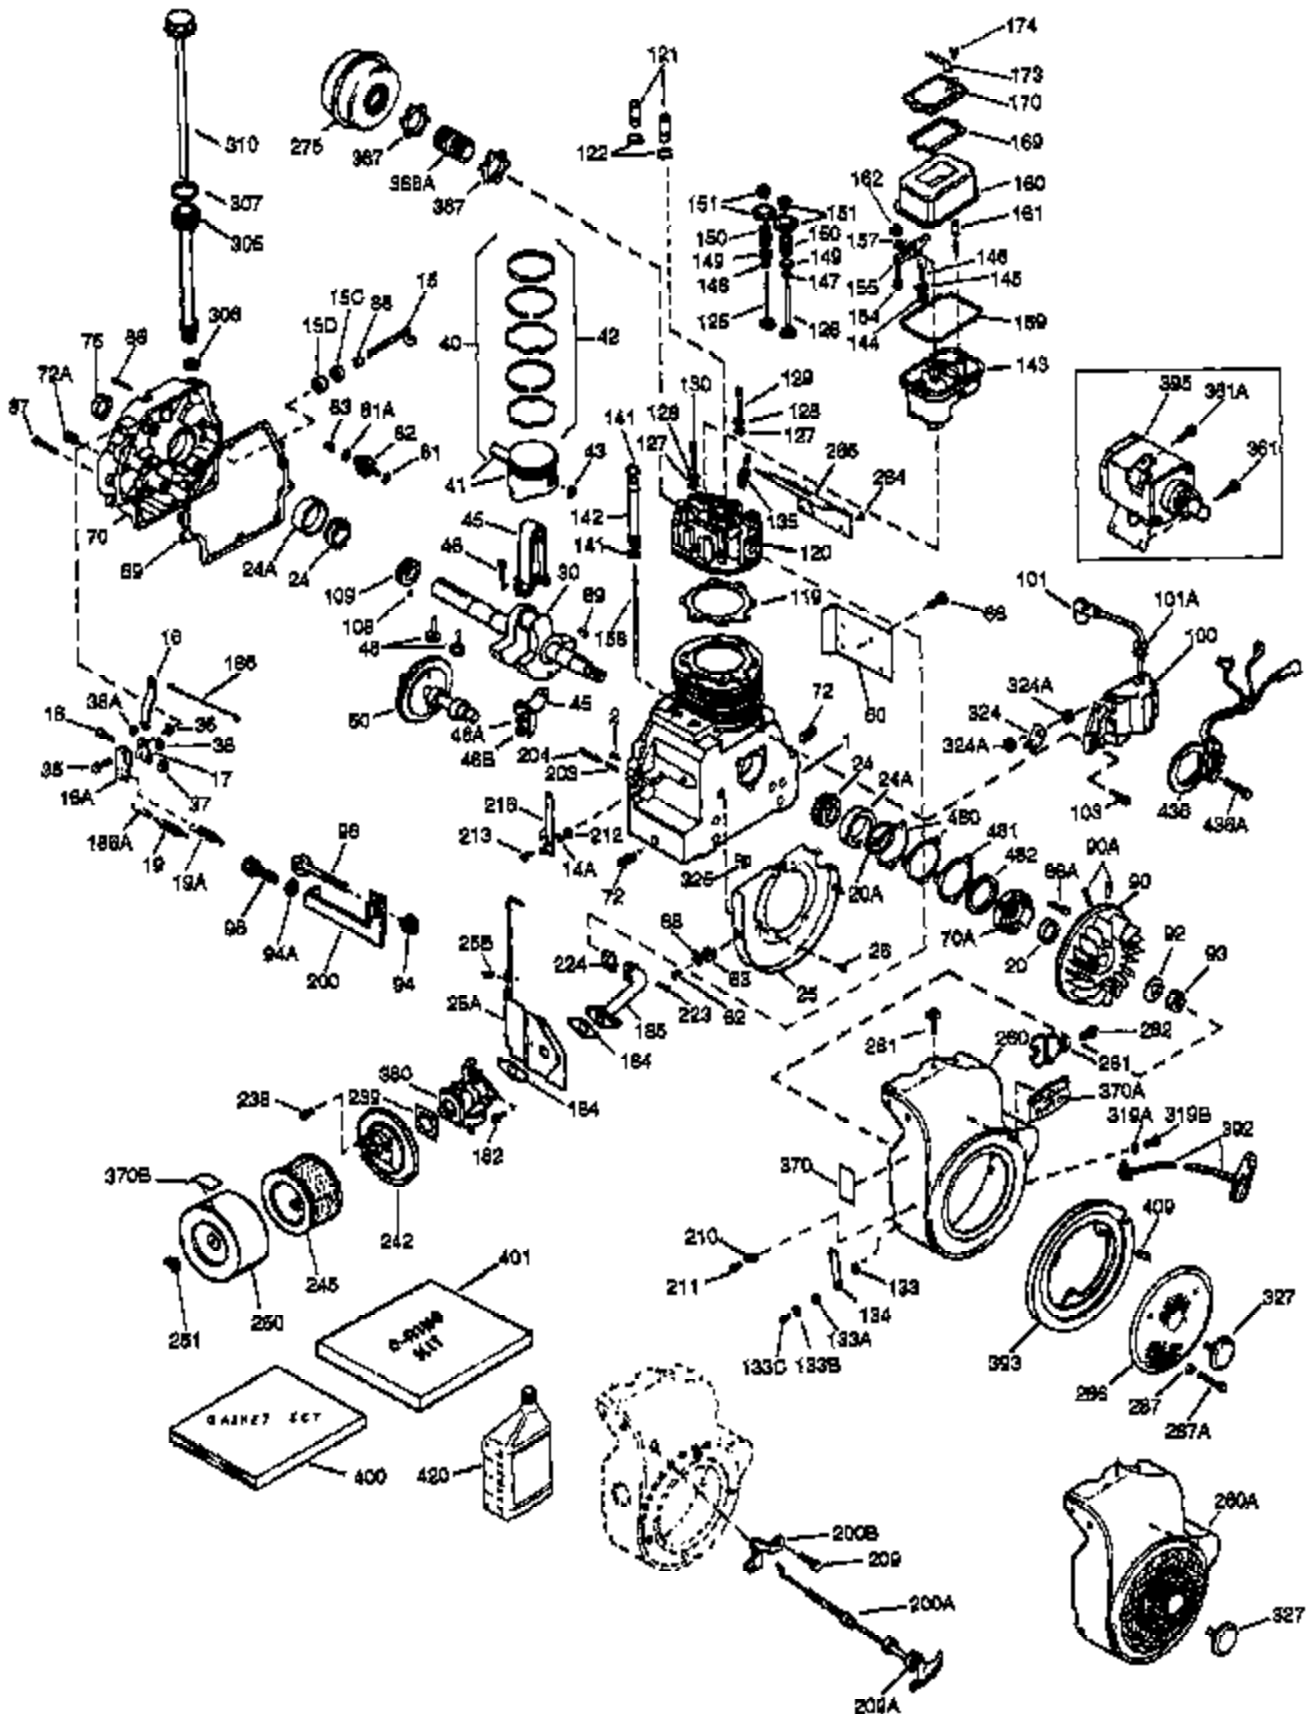

(Page 1 of 2)

IMAGE FILE: ENOH120.2

Ref #	Part Number	Qty	Description
	1 34291A	1	Cylinder (Incl. 2, 20 & 72)
	2 27652	2	Dowel Pin
	14A 28558	1	Washer
	15C 34222	1	Needle Bearing
	15 32425	1	Governor Rod
	15D 34223	1	Needle Bearing & Seal Ass'y.
	16 31963	1	Governor Lever
	16B 31965	1	Governor Spring Plate
	17 31964	1	Governor Lever Clamp
	18 650544	1	Screw, Torx T-25, 10-24 x 7/8"
	19 31967	1	Extension Spring
	20 31950	1	* Oil Seal
	20A 32599	1	* "O" Ring
	24A 31928	2	Bearing Cup
	24 31932	2	Tapered Roller Bearing
	25 32579	1	Blower Housing Baffle
	25A 34285	1	Air Baffle
	25B 650738	1	Screw, 1/4-20 x 5/8"
	26 650561	3	Screw, 1/4-20 x 5/8"
	30 33397A	1	Crankshaft
	35 30312	1	Screw, 10-32 x 1/2"
	36 8345	1	Washer
	37 7975	1	Lock Nut, 10-24
	38A 650518	1	Washer
	38 29193	1	Retaining Ring
	40 34546	1	Piston, Pin & Ring Set (Std.)
	40 34547	1	Piston, Pin & Ring Set (.010" OS)
	40 34548	1	Piston, Pin & Ring Set (.020" OS)
	41 34292B	1	Piston & Pin Ass'y. (Std.) (Incl. 43)
	41 34293B	1	Piston & Pin Ass'y. (.010" OS) (Incl. 43)
	41 34294B	1	Piston & Pin Ass'y. (.020" OS) (Incl. 43)
	42 34297	1	Ring Set (Std.)
	42 34298	1	Ring Set (.010" OS)
	42 34299	1	Ring Set (.020" OS)
	43 31919	2	Piston Pin Retaining Ring
	45 33093A	1	Connecting Rod Ass'y. (Incl.46 - 46B)
	45 34383	1	Connecting Rod Ass'y.(.010" US)(Incl. 46-46B)
	45 34384	1	Connecting Rod Ass'y.(.020" US)(Incl. 46-46B)
	46A 26073	2	Washer
	46 32077	2	Connecting Rod Bolt
	46B 28264	2	Nut
	48 33472	2	Valve Lifter
	50 34752	1	Camshaft (MCR)
	69 31956B	1	* Cylinder Cover Gasket
	70 32685	1	Cylinder Cover (Incl. 15,38,72,75 & 8 8)
	70A 32577	1	Cylinder Cover (See Ref. #'s 480-482)
	72 31927	2	Oil Drain Plug
	72 31927	2	Oil Drain Plug
	75 31950	1	Oil Seal
	81A 650745	1	Washer
	81 30590A	1	Washer
	82 34751	1	Governor Gear Ass'y.
	83 35322	1	Governor Spool
	86A 792028	3	Screw, 5/16-18 x 7/8"
	86 650588	1	Screw, 1/4-20 x 2"
	87 650451	8	Screw, 1/4-20 x 1"
	88 32426	1	Spacer
	89 650592	1	Flywheel Key