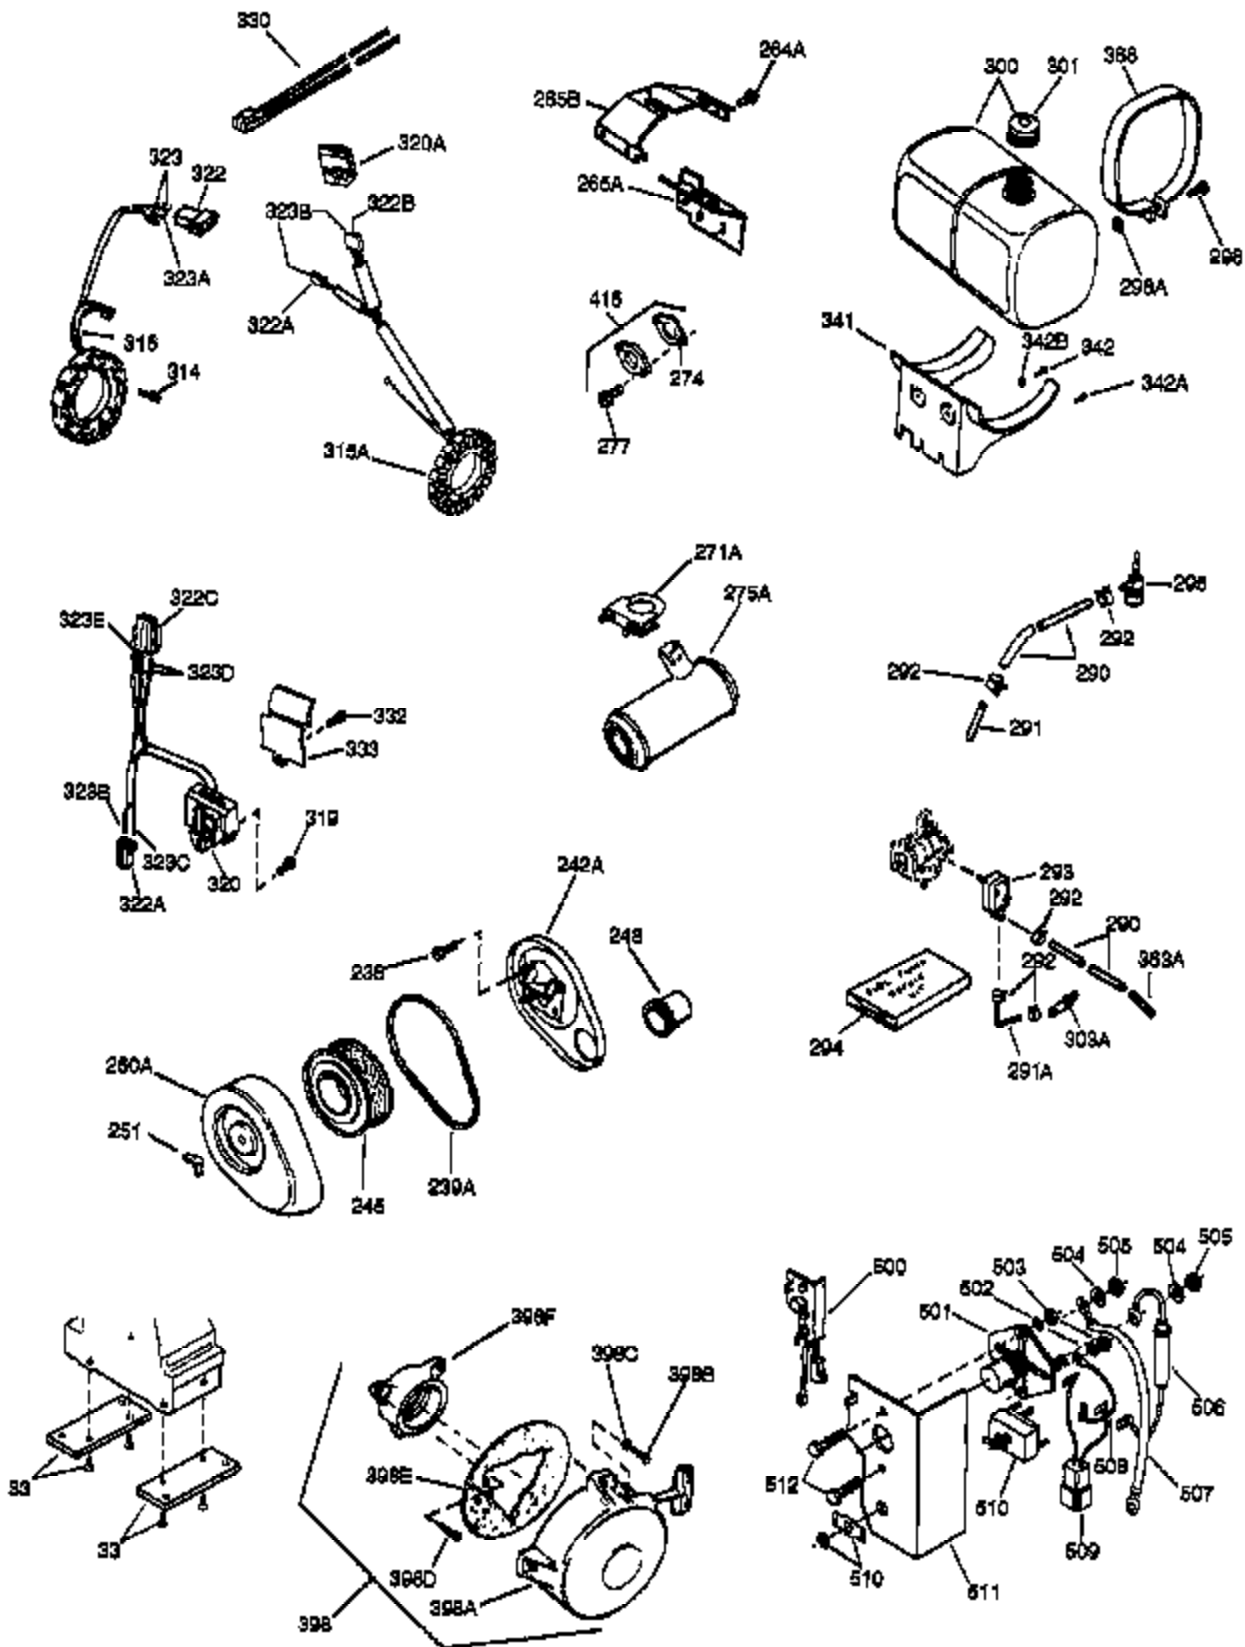

(Page 2 of 2)

IMAGE FILE: ENOH120.2

Ref #	Part Number	Qty	Description
16B	31965	1	Governor Spring Plate
135	35552	1	Resistor Spark Plug (RL82C)
238	650399	4	Screw, 10-32 x 5/8"
239A	34197	1	Air Cleaner Gasket
245	32008	1	Air Cleaner Filter
248	34194A	1	Air Cleaner Tube
251	650513	1	Wing Nut, 1/4-20
261A	650751	1	Screw, 1/4-20 x 7/16"
265A	34284	1	Cylinder Head Cover
274	33515A	1	* Exhaust Gasket
290	29774	1	Fuel Line (6.00")
291	30962	1	Fuel Line
291A	29774	1	Fuel Line & Clamp Ass'y (2.88)
292	26460	4	Fuel Line Clamp
293	35807	1	Impulse Fuel Pump (Incl. 294)
294	35791	1	Impulse Fuel Pump Repair Kit
295	29683	1	Fuel Shut-Off Valve
298	650488	1	Screw, 1/4-20 x 1-1/4"
298A	650456	1	Lock Nut, 1/4-20
300	33979	1	Fuel Tank (Incl. 301)
301	33032	1	Fuel Cap
303	29634	2	Fuel Fitting
311	33068	1	Oil Fill Tube (Incl. 312)
312	29985	1	"O" Ring
314	650521	2	Screw, 10-32 x 1-1/8"
315	610902	1	Alternator Coil (20 Amp)(Incl. 322 - 323A)
319	30063	1	Screw, Torx T-30, 1/4-20 x 1/2"
320	610996	1	Regulator (Incl.322A,322C,323B,323C,3 23D&323E)
322	611201	1	Connector
323	610904	1	Terminal
323A	610905	2	Terminal
341	33978	1	Fuel Tank Bracket
342A	650785	2	Screw, 5/16-18 x 5/8"
342B	650787	2	Belleville Washer
342	650786	2	Screw, 1/4-20 x 5/8"
355	590452	1	Starter Handle
363A	34148	1	Fuel Line Spring
368	33980	1	Fuel Tank Strap
436B	650399	2	Screw, 10-32 x 5/8"
500	730198	1	Electric Starter Switch Kit (Incl. 50 1 - 512)