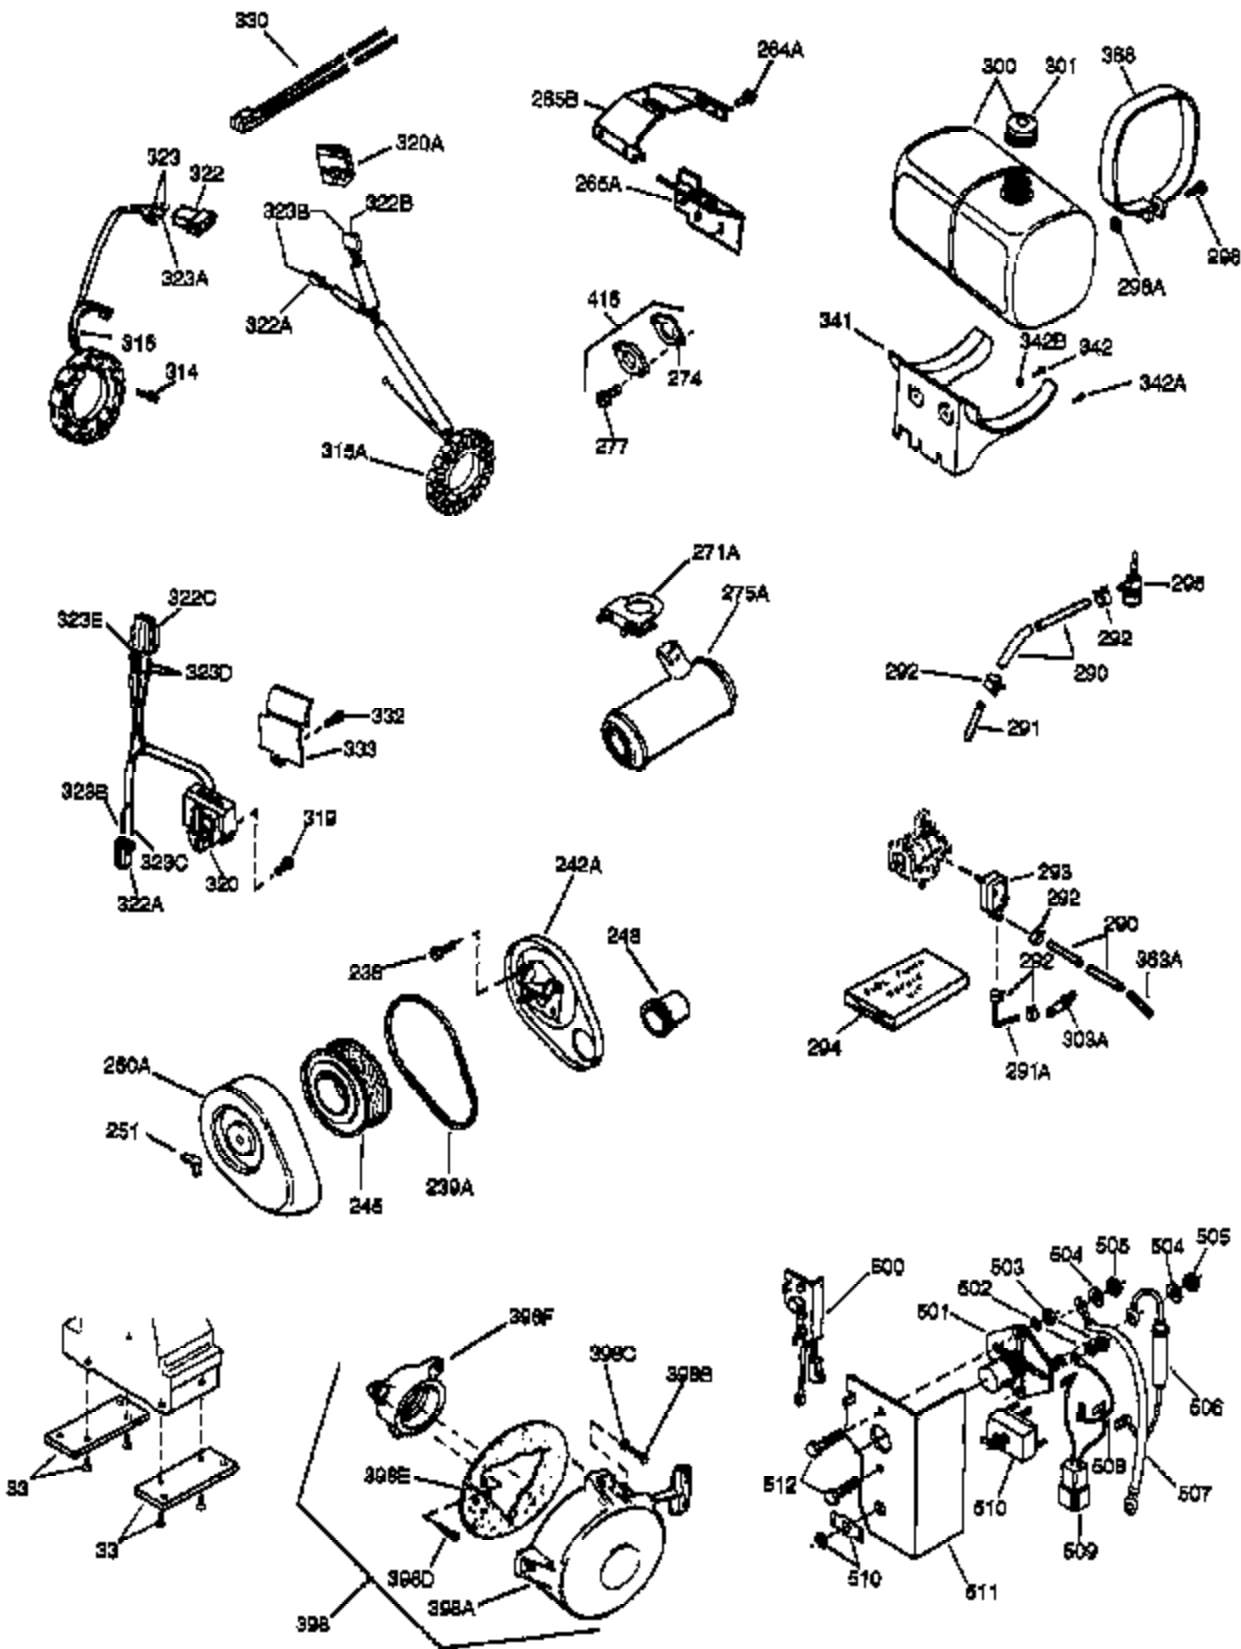

(Page 2 of 2)

IMAGE FILE: ENOH120.2

Ref #	Part Number	Qty	Description
16B	31965	1	Governor Spring Plate
135	35552	1	Resistor Spark Plug (RL82C)
238	650399	4	Screw, 10-32 x 5/8"
239A	34197	1	Air Cleaner Gasket
245	32008	1	Air Cleaner Filter
248	34194A	1	Air Cleaner Tube
251	650513	1	Wing Nut, 1/4-20
261A	650751	1	Screw, 1/4-20 x 7/16"
265A	34284	1	Cylinder Head Cover
274	33515A	1	* Exhaust Gasket
290	29774	1	Fuel Line (6.00")
291A	29774	1	Fuel Line
291	30962	1	Fuel Line
292	26460	4	Fuel Line Clamp
293	35807	1	Pulse Pump
294	35791	1	Pulse Pump Repair Kit
295	29683	1	Fuel Shut-Off Valve
298A	650456	1	Lock Nut, 1/4-20
298	650488	1	Screw, 1/4-20 x 1-1/4"
300	33979	1	Fuel Tank (Incl. 301)
301	33032	1	Fuel Cap
303	29634	2	Fuel Fitting
311	33068	1	Oil Fill Tube (Incl. 312)
312	29985	1	"O" Ring
332	650736	1	Screw, 10-16 x 3/8"
333	34276	1	Regulator Cover
341	33978	1	Fuel Tank Bracket
342A	650785	2	Screw, 5/16-18 x 5/8"
342	650786	2	Screw, 1/4-20 x 5/8"
342B	650787	2	Belleville Washer
355	590452	1	Starter Handle
368	33980	1	Fuel Tank Strap
436B	650399	2	Screw, 10-32 x 5/8"