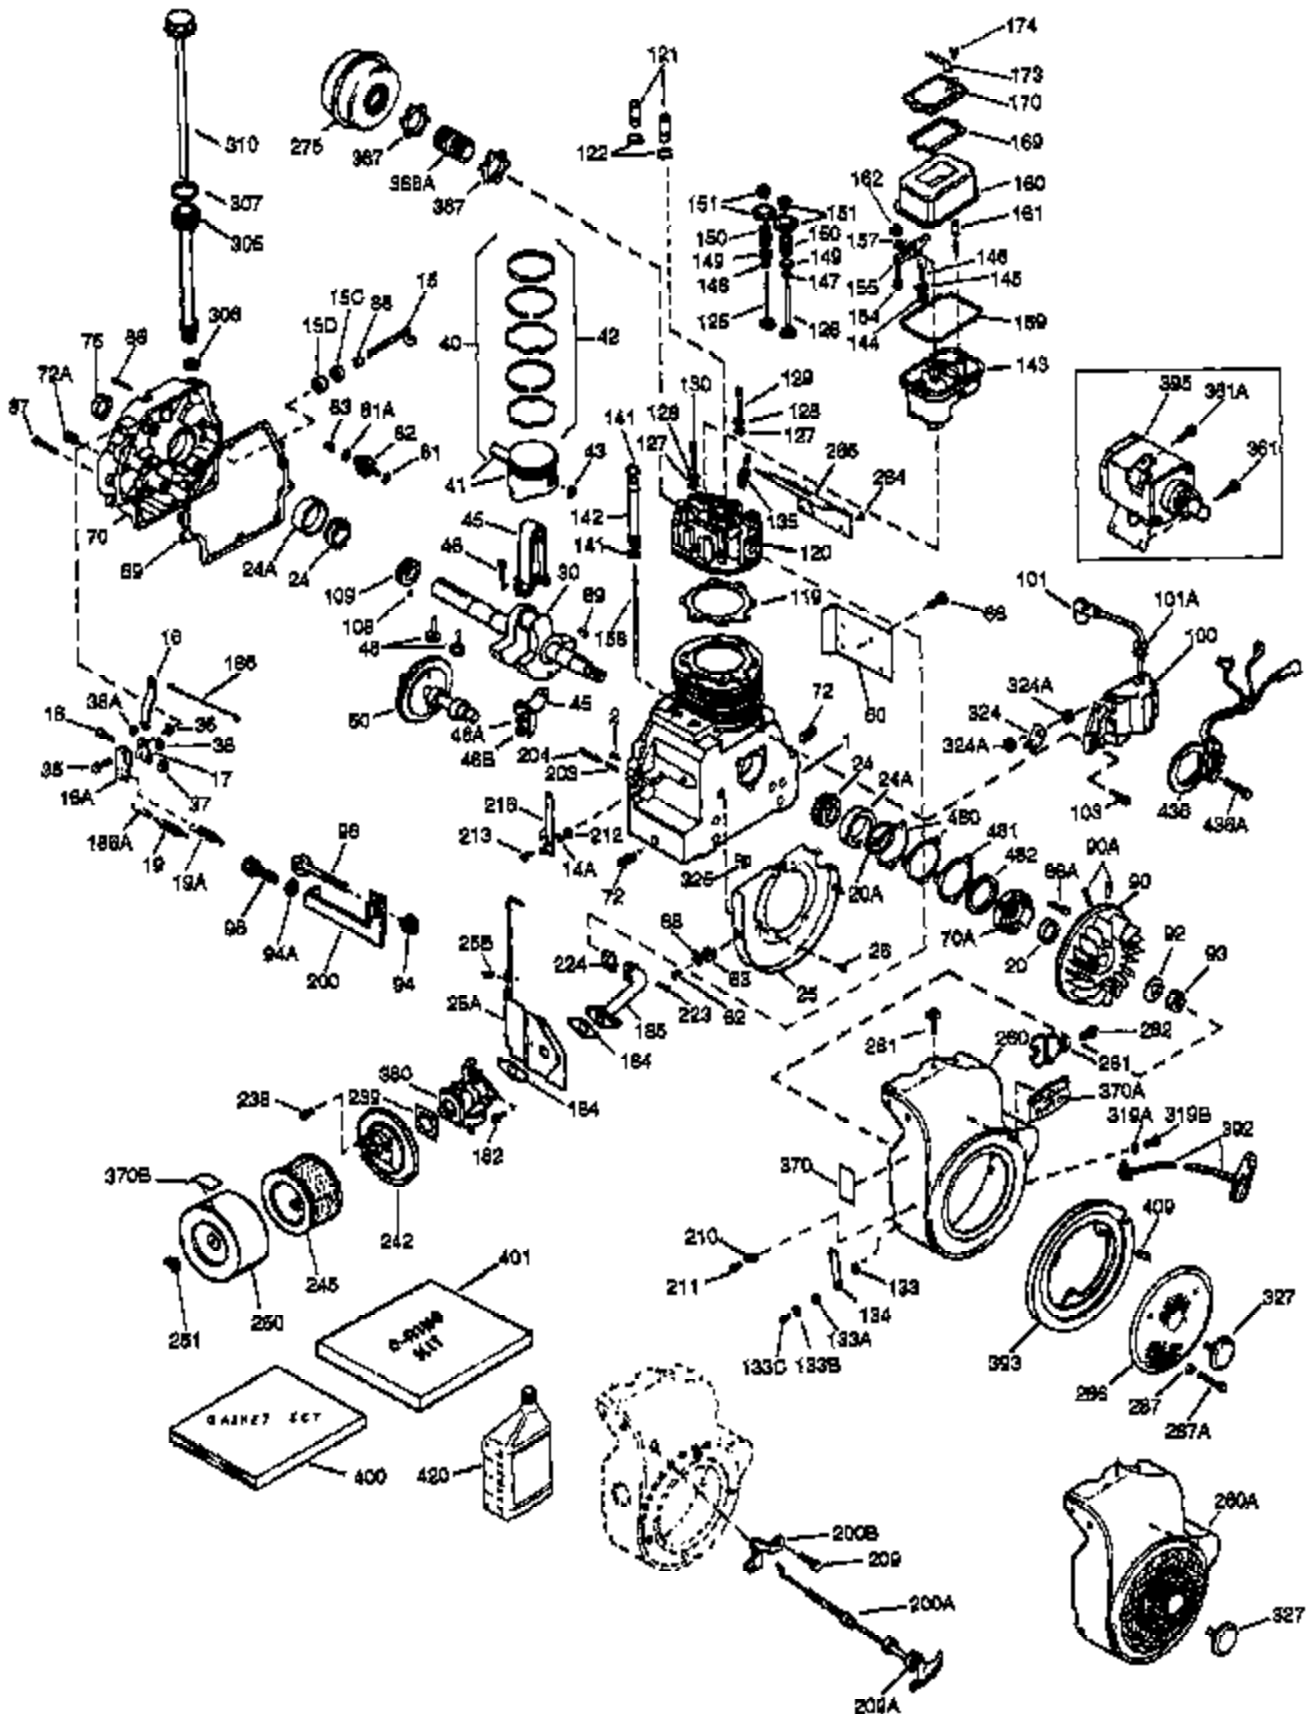

(Page 1 of 2)

IMAGE FILE: ENOH120.2

Ref #	Part Number	Qty	Description
1	34291A	1	Cylinder (Incl. 2, 20 & 72)
2	27652	2	Dowel Pin
14A	28558	1	Washer
15	32425	1	Governor Rod
15C	34222	1	Needle Bearing
15D	34223	1	Needle Bearing & Seal Ass'y.
16B	31965	1	Governor Spring Plate
16	31963	1	Governor Lever
17	31964	1	Governor Lever Clamp
18	650544	1	Screw, Torx T-25, 10-24 x 7/8"
19	31967	1	Extension Spring
20A	32599	1	* "O" Ring
20	31950	1	* Oil Seal
24A	31928	2	Bearing Cup
24	31932	2	Tapered Roller Bearing
25	32579	1	Blower Housing Baffle
25A	34285	1	Air Baffle
25B	650738	1	Screw, 1/4-20 x 5/8"
26	650561	3	Screw, 1/4-20 x 5/8"
30	34045A	1	Crankshaft
35	30312	1	Screw, 10-32 x 1/2"
36	8345	1	Washer
37	7975	1	Lock Nut, 10-24
38A	650518	1	Washer
38	29193	1	Retaining Ring
40	34546	1	Piston, Pin & Ring Set (Std.)
40	34547	1	Piston, Pin & Ring Set (.010" OS)
40	34548	1	Piston, Pin & Ring Set (.020" OS)
41	34292B	1	Piston & Pin Ass'y. (Std.) (Incl. 43)
41	34293B	1	Piston & Pin Ass'y. (.010" OS) (Incl. 43)
41	34294B	1	Piston & Pin Ass'y. (.020" OS) (Incl. 43)
42	34297	1	Ring Set (Std.)
42	34298	1	Ring Set (.010" OS)
42	34299	1	Ring Set (.020" OS)
43	31919	2	Piston Pin Retaining Ring
45	33093A	1	Connecting Rod Ass'y. (Incl.46 - 46B)
45	34383	1	Connecting Rod Ass'y.(.010" US)(Incl. 46-46B)
45	34384	1	Connecting Rod Ass'y.(.020" US)(Incl. 46-46B)
46B	28264	2	Nut
46A	26073	2	Washer
46	32077	2	Connecting Rod Bolt
48	33472	2	Valve Lifter
50	34752	1	Camshaft (MCR)
62	650760	1	Screw, 8-32 x 3/8"
63	28545	1	Grommet
66	30063	2	Screw, Torx T-30, 1/4-20 x 1/2"
68	33356	1	Ground Terminal
69	31956B	1	* Cylinder Cover Gasket
70A	32577	1	Cylinder Cover (See Ref. #'s 480-482)
70	34221	1	Cylinder Cover (Incl.15,15C,15D,36,38 ,75,88)
72	31927	2	Oil Drain Plug
75	31950	1	Oil Seal
81A	650745	1	Washer
81	30590A	1	Washer
82	34751	1	Governor Gear Ass'y.
83	35322	1	Governor Spool
86A	792028	3	Screw, 5/16-18 x 7/8"
86	650588	1	Screw, 1/4-20 x 2"