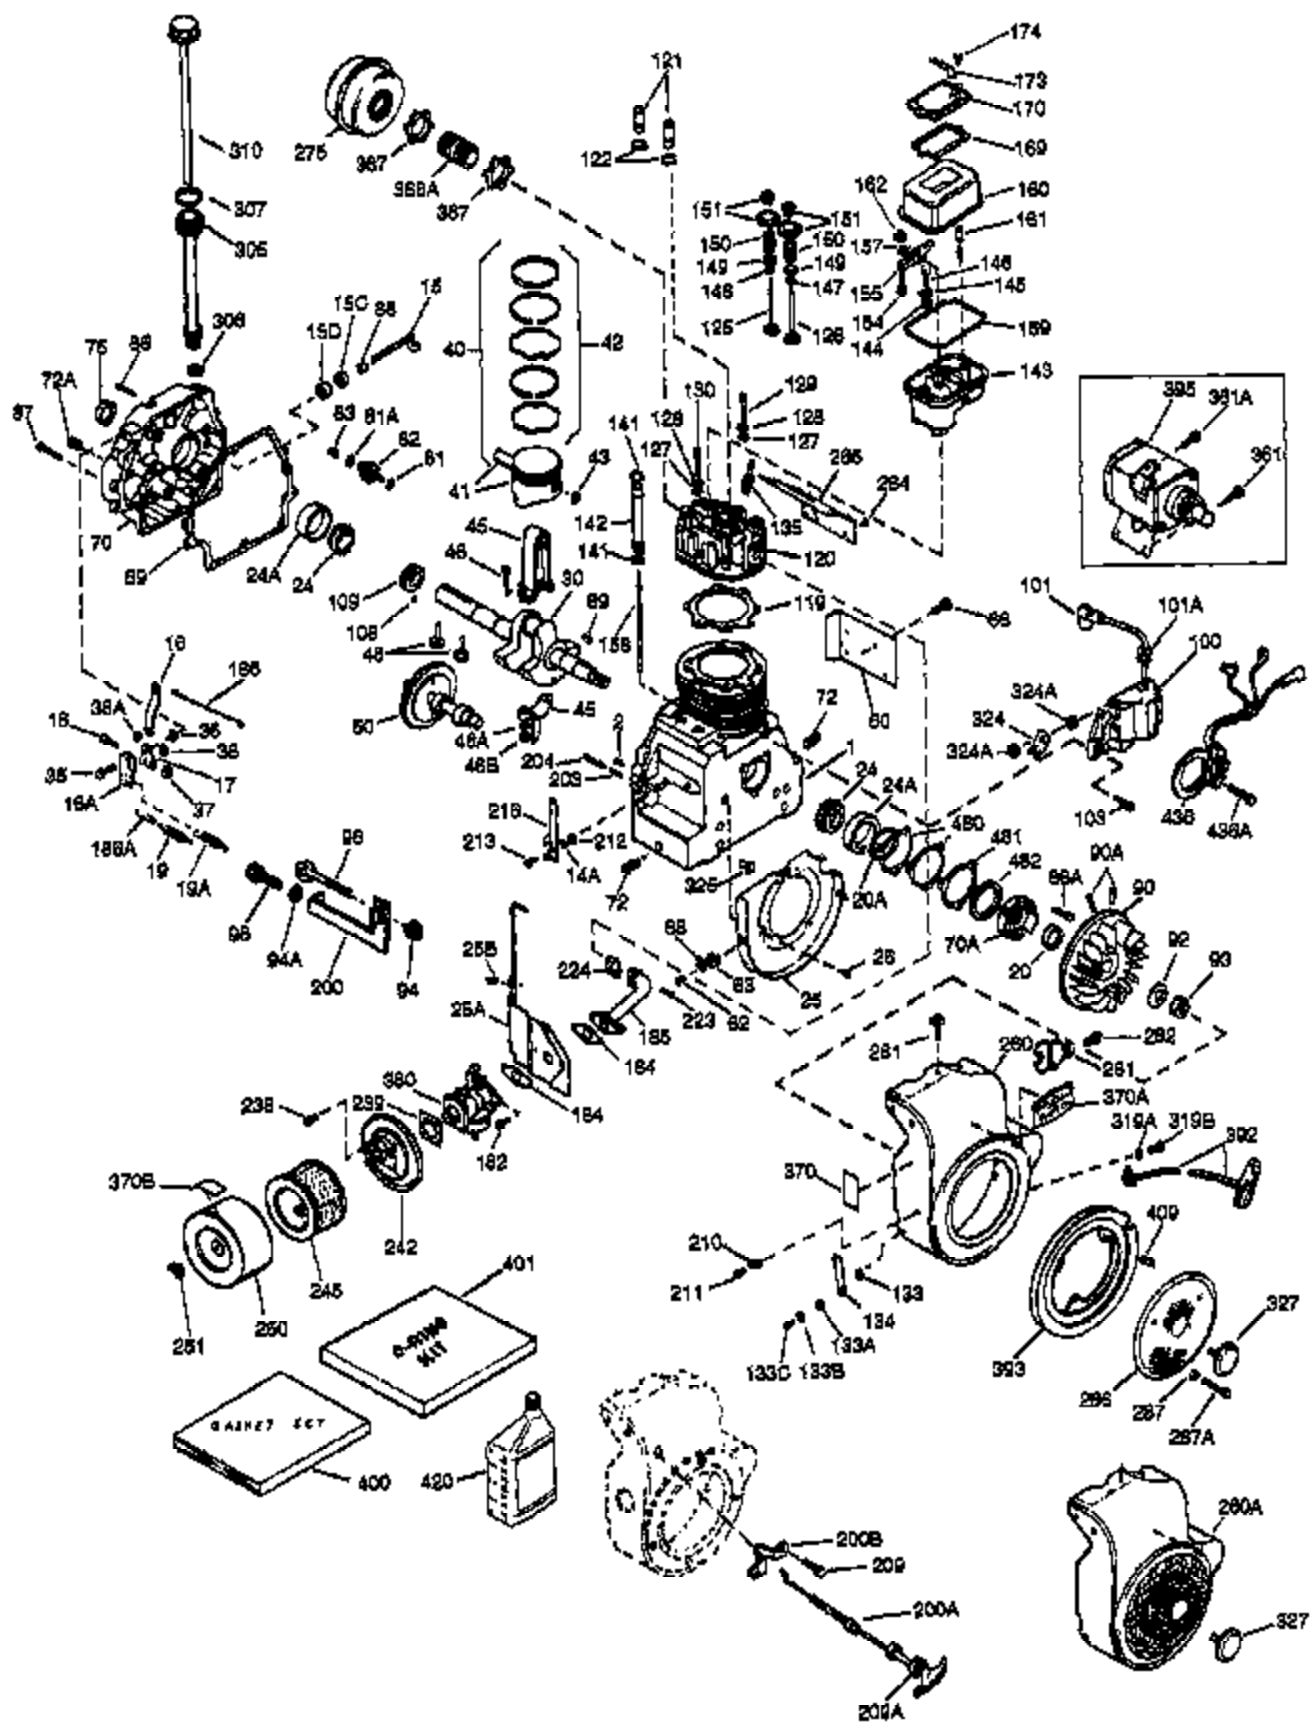

(Page 1 of 2)

IMAGE FILE: ENOH120.2

Ref #	Part Number	Qty	Description
1	34291A	1	Cylinder (Incl. 2, 20 & 72)
2	27652	2	Dowel Pin
14A	28558	1	Washer
15	32425	1	Governor Rod
16B	31965	1	Governor Spring Plate
16	31963	1	Governor Lever
17	31964	1	Governor Lever Clamp
18	650544	1	Screw, Torx T-25, 10-24 x 7/8"
19	31967	1	Extension Spring
20	31950	1	* Oil Seal
20A	32599	1	* "O" Ring
24	31932	2	Tapered Roller Bearing
24A	31928	2	Bearing Cup
25	32579	1	Blower Housing Baffle
25A	33477A	1	Air Baffle
25B	650738	1	Screw, 1/4-20 x 5/8"
26	650561	3	Screw, 1/4-20 x 5/8"
30	33391B	1	Crankshaft
35	30312	1	Screw, 10-32 x 1/2"
37	7975	1	Lock Nut, 10-24
38	29193	1	Retaining Ring
38A	650518	1	Washer
40	34546	1	Piston, Pin & Ring Set (Std.)
40	34547	1	Piston, Pin & Ring Set (.010" OS)
40	34548	1	Piston, Pin & Ring Set (.020" OS)
41	34292B	1	Piston & Pin Ass'y. (Std.) (Incl. 43)
41	34293B	1	Piston & Pin Ass'y. (.010" OS) (Incl. 43)
41	34294B	1	Piston & Pin Ass'y. (.020" OS) (Incl. 43)
42	34297	1	Ring Set (Std.)
42	34298	1	Ring Set (.010" OS)
42	34299	1	Ring Set (.020" OS)
43	31919	2	Piston Pin Retaining Ring
45	33093A	1	Connecting Rod Ass'y. (Incl.46 - 46B)
45	34383	1	Connecting Rod Ass'y.(.010" US)(Incl. 46-46B)
45	34384	1	Connecting Rod Ass'y.(.020" US)(Incl. 46-46B)
46B	28264	2	Nut
46	32077	2	Connecting Rod Bolt
46A	26073	2	Washer
48	33472	2	Valve Lifter
50	34752	1	Camshaft (MCR)
60	33479	1	Blower Housing Extension
62	650760	1	Screw, 8-32 x 3/8"
63	28545	1	Grommet
68	33356	1	Ground Terminal
69	31956B	1	* Cylinder Cover Gasket
70A	32577	1	Cylinder Cover (See Ref. #'s 480-482)
70	32685	1	Cylinder Cover (Incl. 15,38,72,75,88)
72	31927	2	Oil Drain Plug
75	31950	1	Oil Seal
81	30590A	1	Washer
81A	650745	1	Washer
82	34751	1	Governor Gear Ass'y.
83	35322	1	Governor Spool
86A	792028	3	Screw, 5/16-18 x 7/8"
86	650588	1	Screw, 1/4-20 x 2"
87	650451	8	Screw, 1/4-20 x 1"
88	32426	1	Spacer
89	650592	1	Flywheel Key