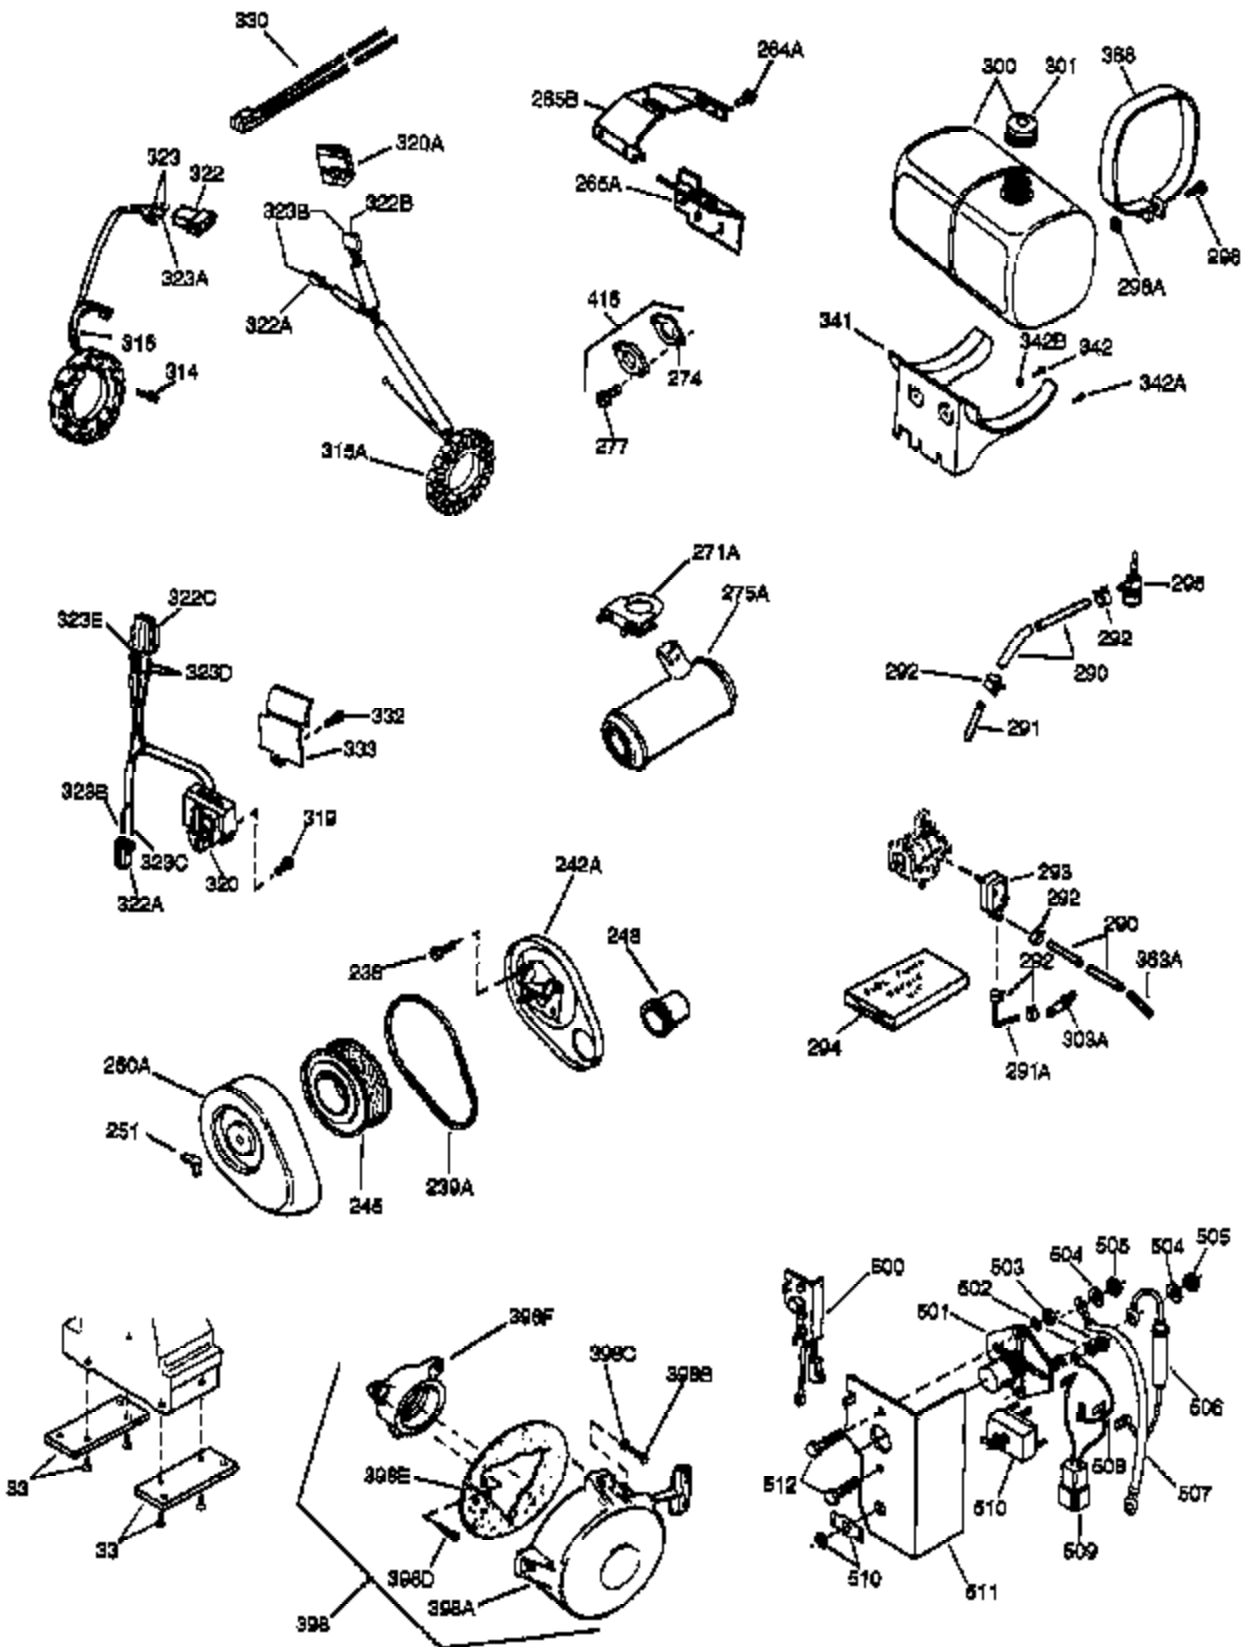

(Page 2 of 2)

IMAGE FILE: ENOH120.2

Ref #	Part Number	Qty	Description
16B	31965	1	Governor Spring Plate
135	33657	1	Resistor Spark Plug (RL82C)
238	650399	4	Screw, 10-32 x 5/8"
245	32008	1	Air Cleaner Filter
251	650513	1	Wing Nut, 1/4-20
261A	650751	1	Screw, 1/4-20 x 7/16"
274	33515A	1	* Exhaust Gasket
290	29774	1	Fuel Line (6.00")
291A	29774	1	Fuel Line
291	30962	1	Fuel Line
292	26460	4	Fuel Line Clamp
293	35807	1	Pulse Pump
294	35791	1	Pulse Pump Repair Kit
295	29683	1	Fuel Shut-Off Valve
298	650488	1	Screw, 1/4-20 x 1-1/4"
298A	650456	1	Lock Nut, 1/4-20
300	33979	1	Fuel Tank (Incl. 301)
301	33032	1	Fuel Cap
303	29634	2	Fuel Fitting
341	33978	1	Fuel Tank Bracket
342A	650785	2	Screw, 5/16-18 x 5/8"
342B	650787	2	Belleville Washer
342	650786	2	Screw, 1/4-20 x 5/8"
355	590452	1	Starter Handle
368	33980	1	Fuel Tank Strap
436B	650399	2	Screw, 10-32 x 5/8"