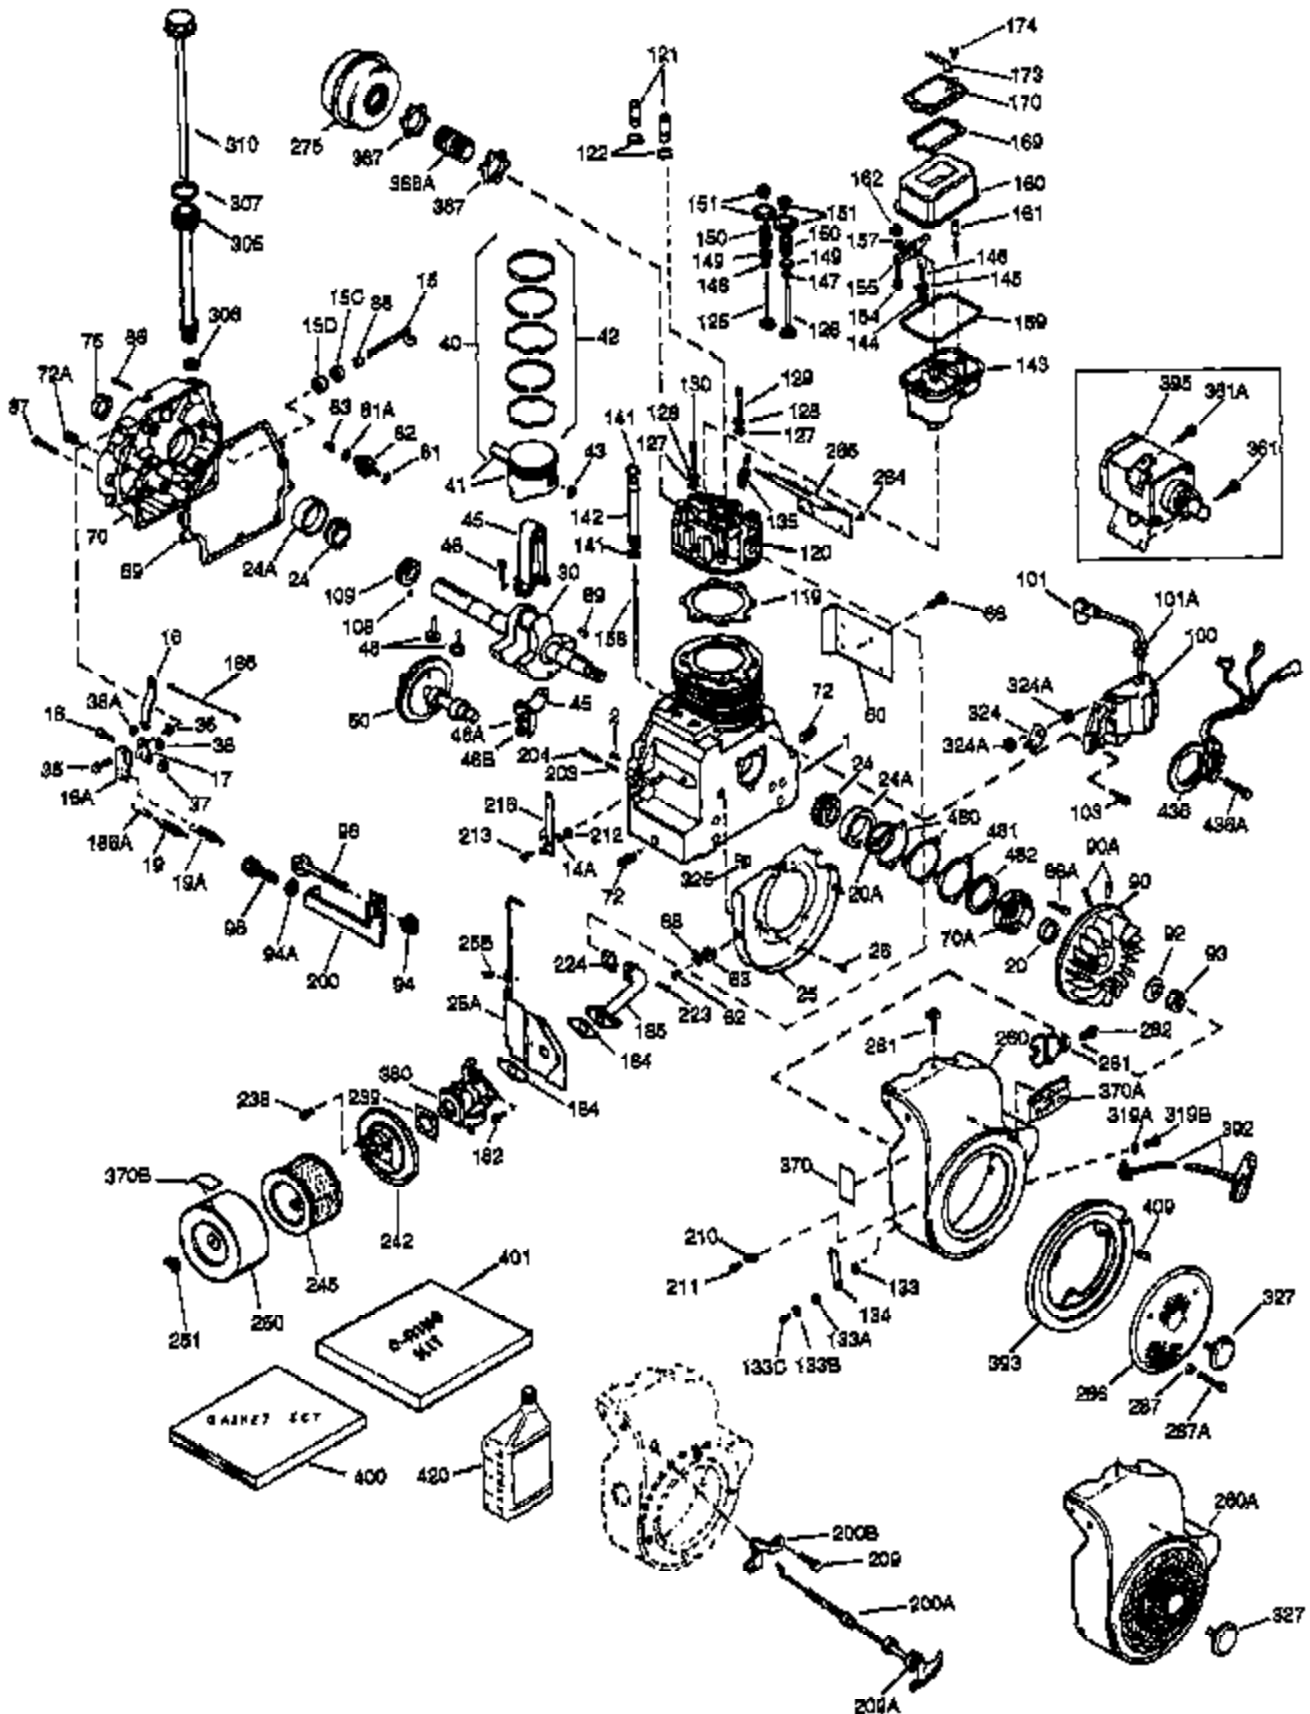

(Page 1 of 2)

IMAGE FILE: ENOH120.2

Ref #	Part Number	Qty	Description
1	34291A	1	Cylinder (Incl. 2, 20 & 72)
2	27652	2	Dowel Pin
14A	28558	1	Washer
15	32425	1	Governor Rod
16	31963	1	Governor Lever
16B	31965	1	Governor Spring Plate
17	31964	1	Governor Lever Clamp
18	650544	1	Screw, Torx T-25, 10-24 x 7/8"
19	31967	1	Extension Spring
20	31950	1	* Oil Seal
20A	32599	1	* "O" Ring
24A	31928	2	Bearing Cup
24	31932	2	Tapered Roller Bearing
25A	33477A	1	Air Baffle
25	32579	1	Blower Housing Baffle
25B	650738	1	Screw, 1/4-20 x 5/8"
26	650561	3	Screw, 1/4-20 x 5/8"
30	33397A	1	Crankshaft
35	30312	1	Screw, 10-32 x 1/2"
37	7975	1	Lock Nut, 10-24
38A	650518	1	Washer
38	29193	1	Retaining Ring
40	34546	1	Piston, Pin & Ring Set (Std.)
40	34547	1	Piston, Pin & Ring Set (.010" OS)
40	34548	1	Piston, Pin & Ring Set (.020" OS)
41	34292B	1	Piston & Pin Ass'y. (Std.) (Incl. 43)
41	34293B	1	Piston & Pin Ass'y. (.010" OS) (Incl. 43)
41	34294B	1	Piston & Pin Ass'y. (.020" OS) (Incl. 43)
42	34297	1	Ring Set (Std.)
42	34298	1	Ring Set (.010" OS)
42	34299	1	Ring Set (.020" OS)
43	31919	2	Piston Pin Retaining Ring
45	33093A	1	Connecting Rod Ass'y. (Incl.46 - 46B)
45	34383	1	Connecting Rod Ass'y.(.010" US)(Incl. 46-46B)
45	34384	1	Connecting Rod Ass'y.(.020" US)(Incl. 46-46B)
46A	26073	2	Washer
46B	28264	2	Nut
46	32077	2	Connecting Rod Bolt
48	33472	2	Valve Lifter
50	34752	1	Camshaft (MCR)
60	33479	1	Blower Housing Extension
66	30063	2	Screw, Torx T-30, 1/4-20 x 1/2"
69	31956B	1	* Cylinder Cover Gasket
70A	32577	1	Cylinder Cover (See Ref. #'s 480-482)
70	32685	1	Cylinder Cover (Incl. 15,38,72,75,88)
72	31927	2	Oil Drain Plug
75	31950	1	Oil Seal
81A	650745	1	Washer
81	30590A	1	Washer
82	34751	1	Governor Gear Ass'y.
83	35322	1	Governor Spool
86A	792028	3	Screw, 5/16-18 x 7/8"
86	650588	1	Screw, 1/4-20 x 2"
87	650451	8	Screw, 1/4-20 x 1"
88	32426	1	Spacer
89	650592	1	Flywheel Key
90	610901	1	Flywheel (Incl. 90A)
90A	730201	1	Trigger Pin Kit