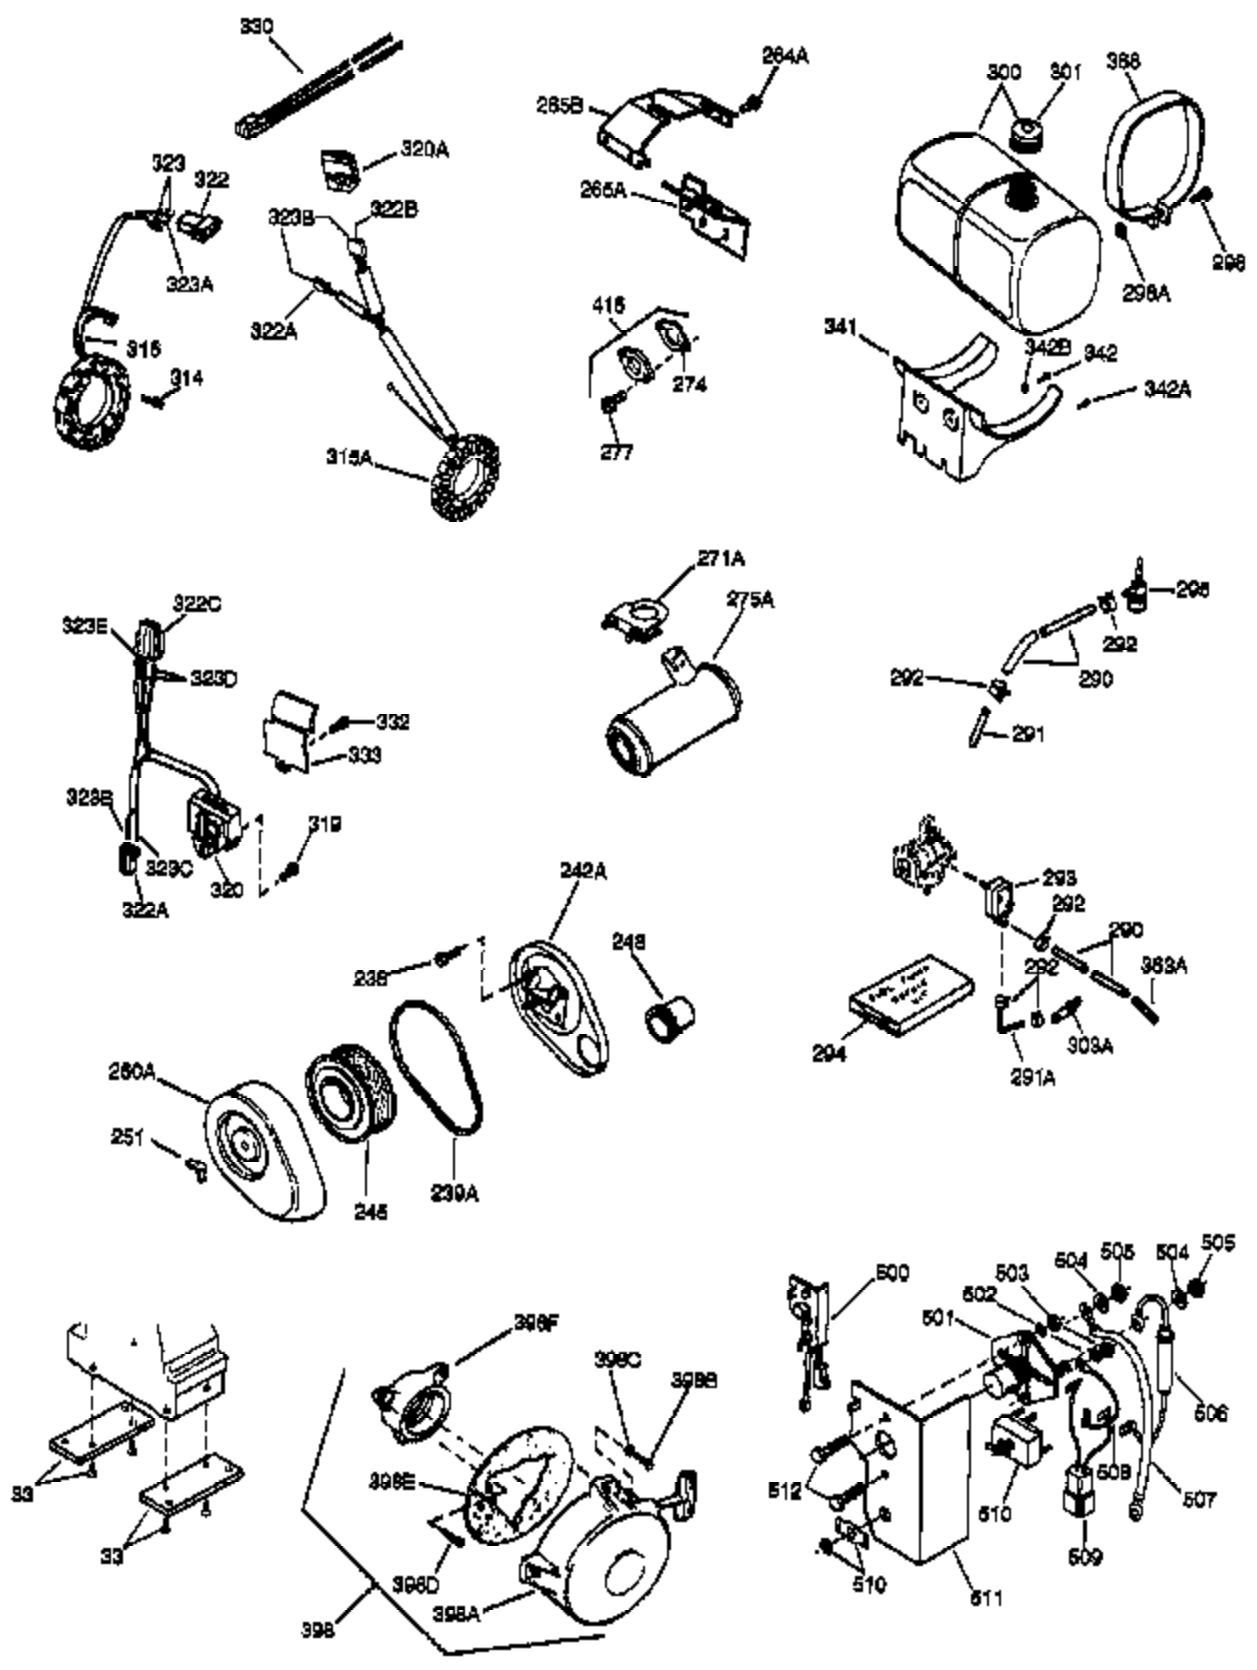

(Page 2 of 2)

IMAGE FILE: ENOH120.2

Ref #	Part Number	Qty	Description
16B	31965	1	Governor Spring Plate
135	33657	1	Resistor Spark Plug (RL82C)
238	650399	4	Screw, 10-32 x 5/8"
239A	35471	1	* Air Cleaner Gasket
245	32008	1	Air Cleaner Filter
248	34194A	1	Air Cleaner Tube
251	650513	1	Wing Nut, 1/4-20
261A	650751	1	Screw, 1/4-20 x 7/16"
271A	35732	1	Muffler Clamp
274	33515A	1	* Exhaust Gasket
290	29774	1	Fuel Line
291	30962	1	Fuel Line
292	26460	4	Fuel Line Clamp
293	35807	1	Pulse Pump
295	29683	1	Fuel Shut-Off Valve
298A	650456	2	Lock Nut, 1/4-20
298	650488	2	Screw, 1/4-20 x 1-1/4"
300	33979	1	Fuel Tank (Incl. 301)
301	33032	1	Fuel Cap
303	29634	1	Fuel Fitting
314	650521	2	Screw, 10-32 x 1-1/8"
315	610902	1	Alternator Coil (20 Amp)(Incl. 322,32 3&323A)
319	30063	1	Screw, Torx T-30, 1/4-20 x 1/2"
320	610996	1	Regulator
322	610201	1	Connector Body
323A	610905	2	Terminal
323	610904	1	Terminal
341	33978	1	Fuel Tank Bracket
342A	650785	2	Screw, 5/16-18 x 5/8"
342B	650787	2	Belleville Washer
342	650786	2	Screw, 1/4-20 x 5/8"
355	590701	1	Starter Handle
368	33980	1	Fuel Tank Strap
500	730198	1	Switch Ass'y.
501	34616	1	Starter Switch
502	27513	2	Lock Washer
503	650864	2	Nut, 1/4-20
504	8274	2	Lock Washer
505	650586	2	Nut 5/16-24"
506	34620	1	Wire & Fuse
507	34618	1	Starter Wire
508	34619	1	Ground Wire
509	34617	1	Adapter Cord
510	34615	1	Toggle Switch
511	34614	1	Starter Button Bracket
512	792026	2	Screw, 1/4-20 x 7/8"