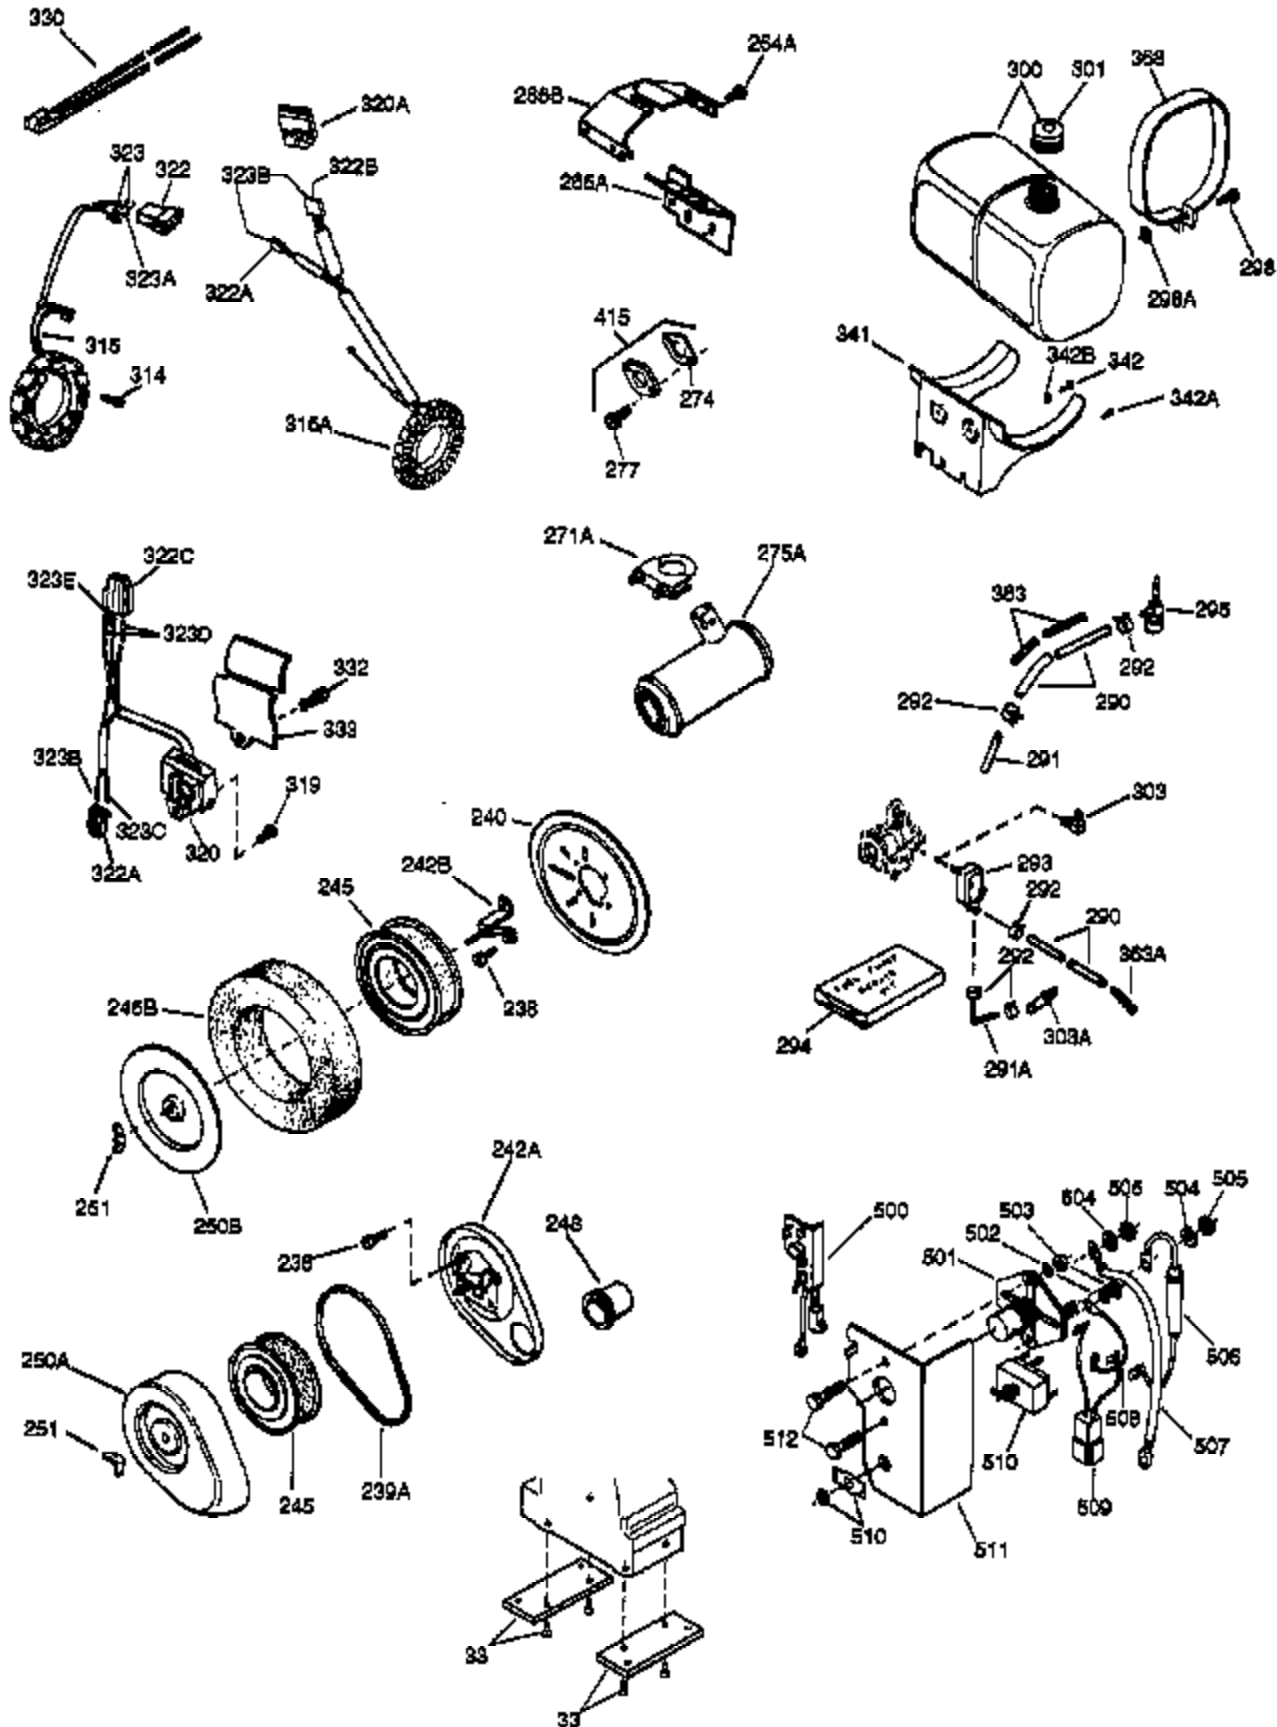

(Page 2 of 2)

IMAGE FILE: ENOH140.2

Ref #	Part Number	Qty	Description
238	650399	4	Screw, 10-32 x 5/8"
245	32008	1	Air Cleaner Filter
251	650513	1	Wing Nut, 1/4-20
261A	650751	1	Screw, 1/4-20 x 7/16"
269	33515A	1	* Exhaust Gasket
290	30962	1	Fuel Line (29.00")
303	28566	1	Fuel Fitting
314	650521	2	Screw, 10-32 x 1-1/8"
315	610902	1	Alternator Coil (20 Amp)(Incl. 322,32 3&323A)
319	30063	1	Screw, Torx T-30, 1/4-20 x 1/2"
320	610996	1	Regulator (Incl.322A,322C,323B,323C,3 23D&323E)
322	611200	1	Connector
323	611200	1	Terminal
323A	610905	2	Terminal