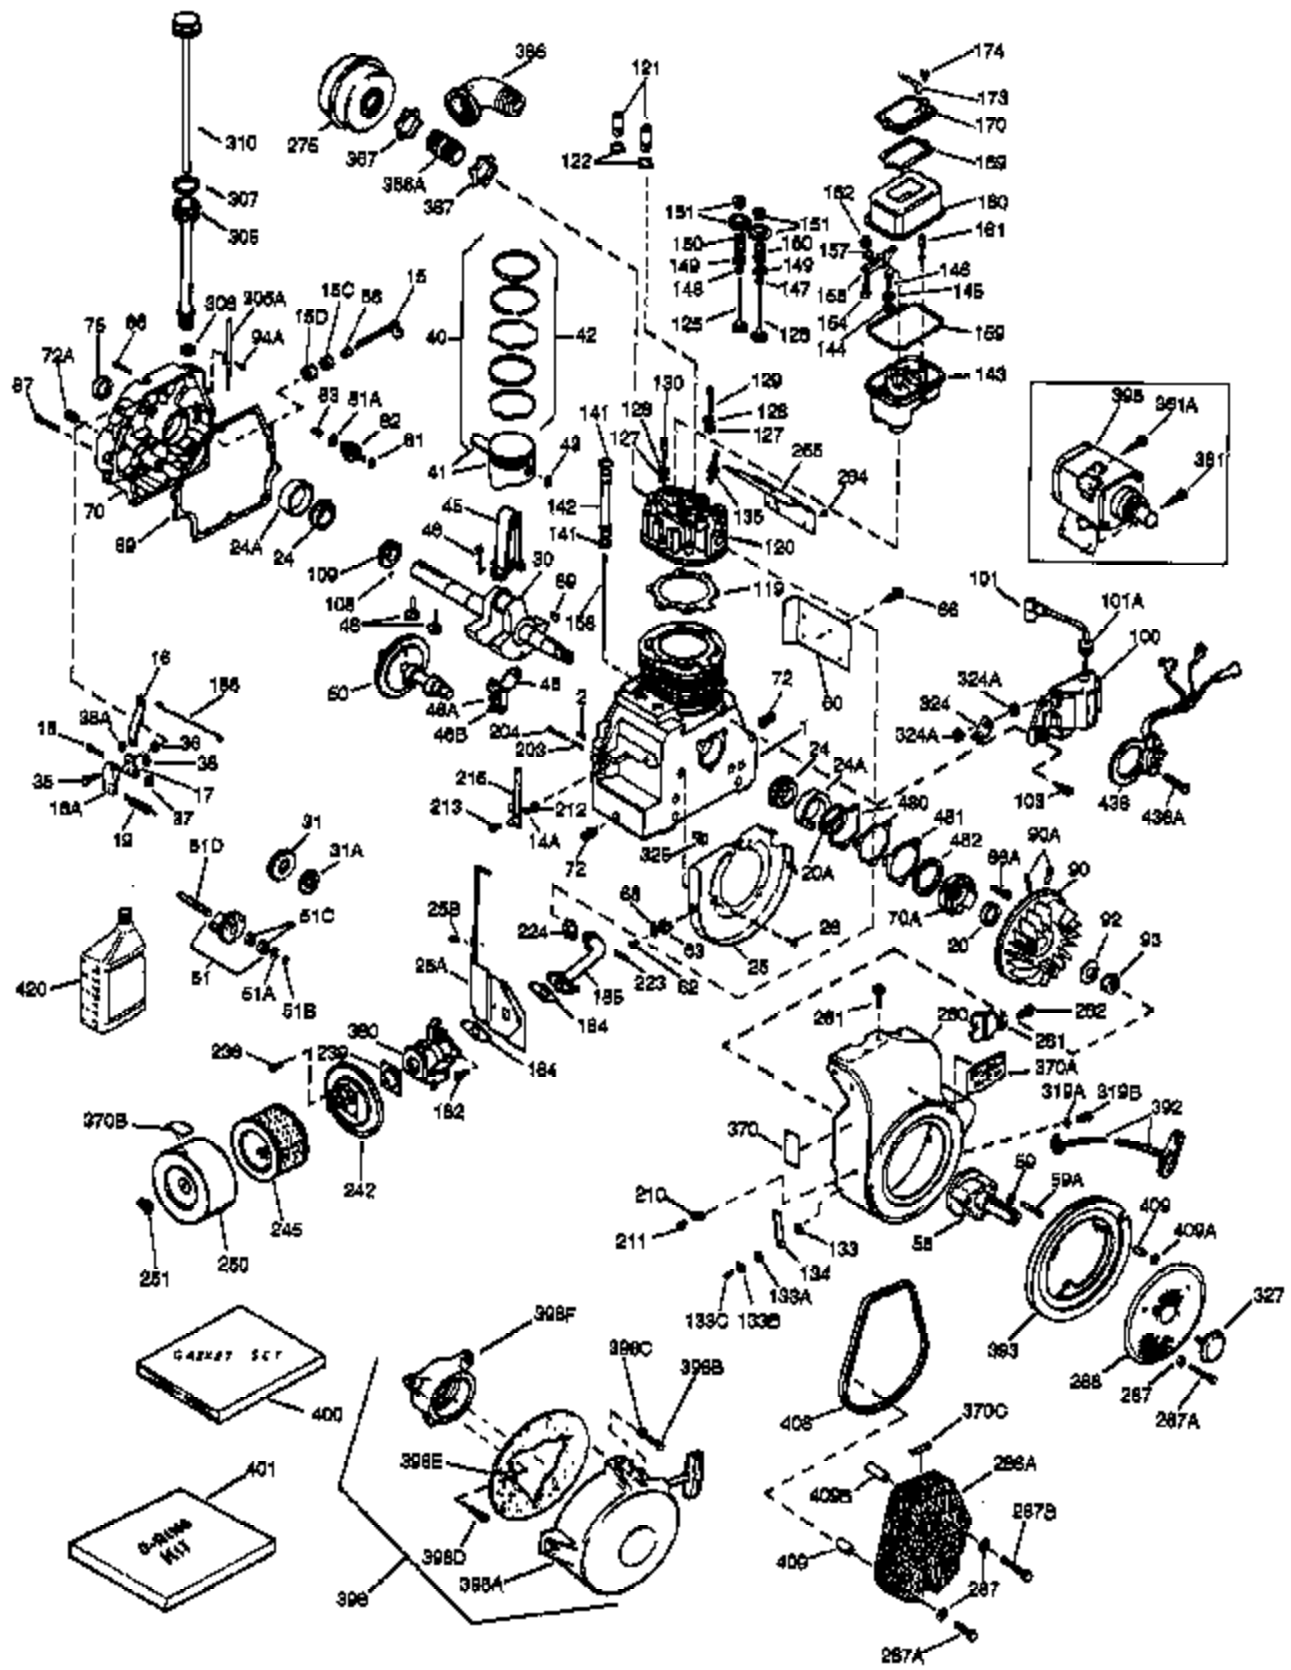

(Page 1 of 2)

IMAGE FILE: ENOH140.2

Ref #	Part Number	Qty	Description
1	33823	1	Cylinder (Incl. 2, 20 & 72)
2	27652	2	Dowel Pin
14A	28558	1	Washer
15	32425	1	Governor Rod
16	31963	1	Governor Lever
16A	31965	1	Governor Spring Plate
17	31964	1	Governor Lever Clamp
18	650544	1	Screw, Torx T-25, 10-24 x 7/8"
19	31967	1	Extension Spring
20A	32599	1	* "O" Ring
20	31950	1	* Oil Seal
24A	31928	2	Bearing Cup
24	31932	2	Tapered Roller Bearing
25	32579	1	Blower Housing Baffle
25B	650738	1	Screw, 1/4-20 x 5/8"
25A	33477A	1	Air Baffle
26	650561	3	Screw, 1/4-20 x 5/8"
30	33821B	1	Crankshaft
31	33963	1	Counterbalance Weight Gear
31A	33499	1	Spacer
35	30312	1	Screw, 10-32 x 1/2"
37	7975	1	Lock Nut, 10-24
38	29193	1	Retaining Ring
38A	650518	1	Washer
40	34508	1	Piston, Pin & Ring Set (Std.)
40	34509	1	Piston, Pin & Ring Set (.010" OS)
40	34510	1	Piston, Pin & Ring Set (.020" OS)
40	34850	1	Piston, Pin & Ring Set (.030" OS)
40	34523	1	Piston, Pin & Ring Set (.040" OS)
41	32001C	1	Piston & Pin Ass'y. (Std.) (Incl. 43)
41	32002B	1	Piston & Pin Ass'y. (.010" OS) (Incl. 43)
41	32003B	1	Piston & Pin Ass'y. (.020" OS) (Incl. 43)
41	32619B	1	Piston & Pin Ass'y. (.030" OS) (Incl. 43)
41	32620B	1	Piston & Pin Ass'y. (.040" OS) (Incl. 43)
42	32004	1	Ring Set (Std.)
42	32005	1	Ring Set (.010" OS)
42	32006	1	Ring Set (.020" OS)
42	32623	1	Ring Set (.030" OS)
42	32624	1	Ring Set (.040" OS)
43	31919	2	Piston Pin Retaining Ring
45	33093A	1	Connecting Rod Ass'y. (Incl.46 - 46B)
45	34383	1	Connecting Rod Ass'y.(.010" US)(Incl. 46-46B)
45	34384	1	Connecting Rod Ass'y.(.020" US)(Incl. 46-46B)
46A	26073	2	Washer
46B	28264	2	Nut
46	32077	2	Connecting Rod Bolt
48	33472	2	Valve Lifter
50	34752	1	Camshaft (MCR)
51D	33502	2	Counterbalance Shaft
51C	33501	2	Needle Bearing
51	34811	1	Counterbalance Weight (Incl. 51C)
51A	33503	4	Thrust Washer
51B	792017	2	Retaining Ring
55	32252	1	Flywheel Extension Shaft
59	27513	3	Split Lock Washer
59A	792051	3	Screw, 1/4-20 x 1-3/4"
60	33479	1	Blower Housing Extension
66	30063	2	Screw, Torx T-30, 1/4-20 x 1/2"