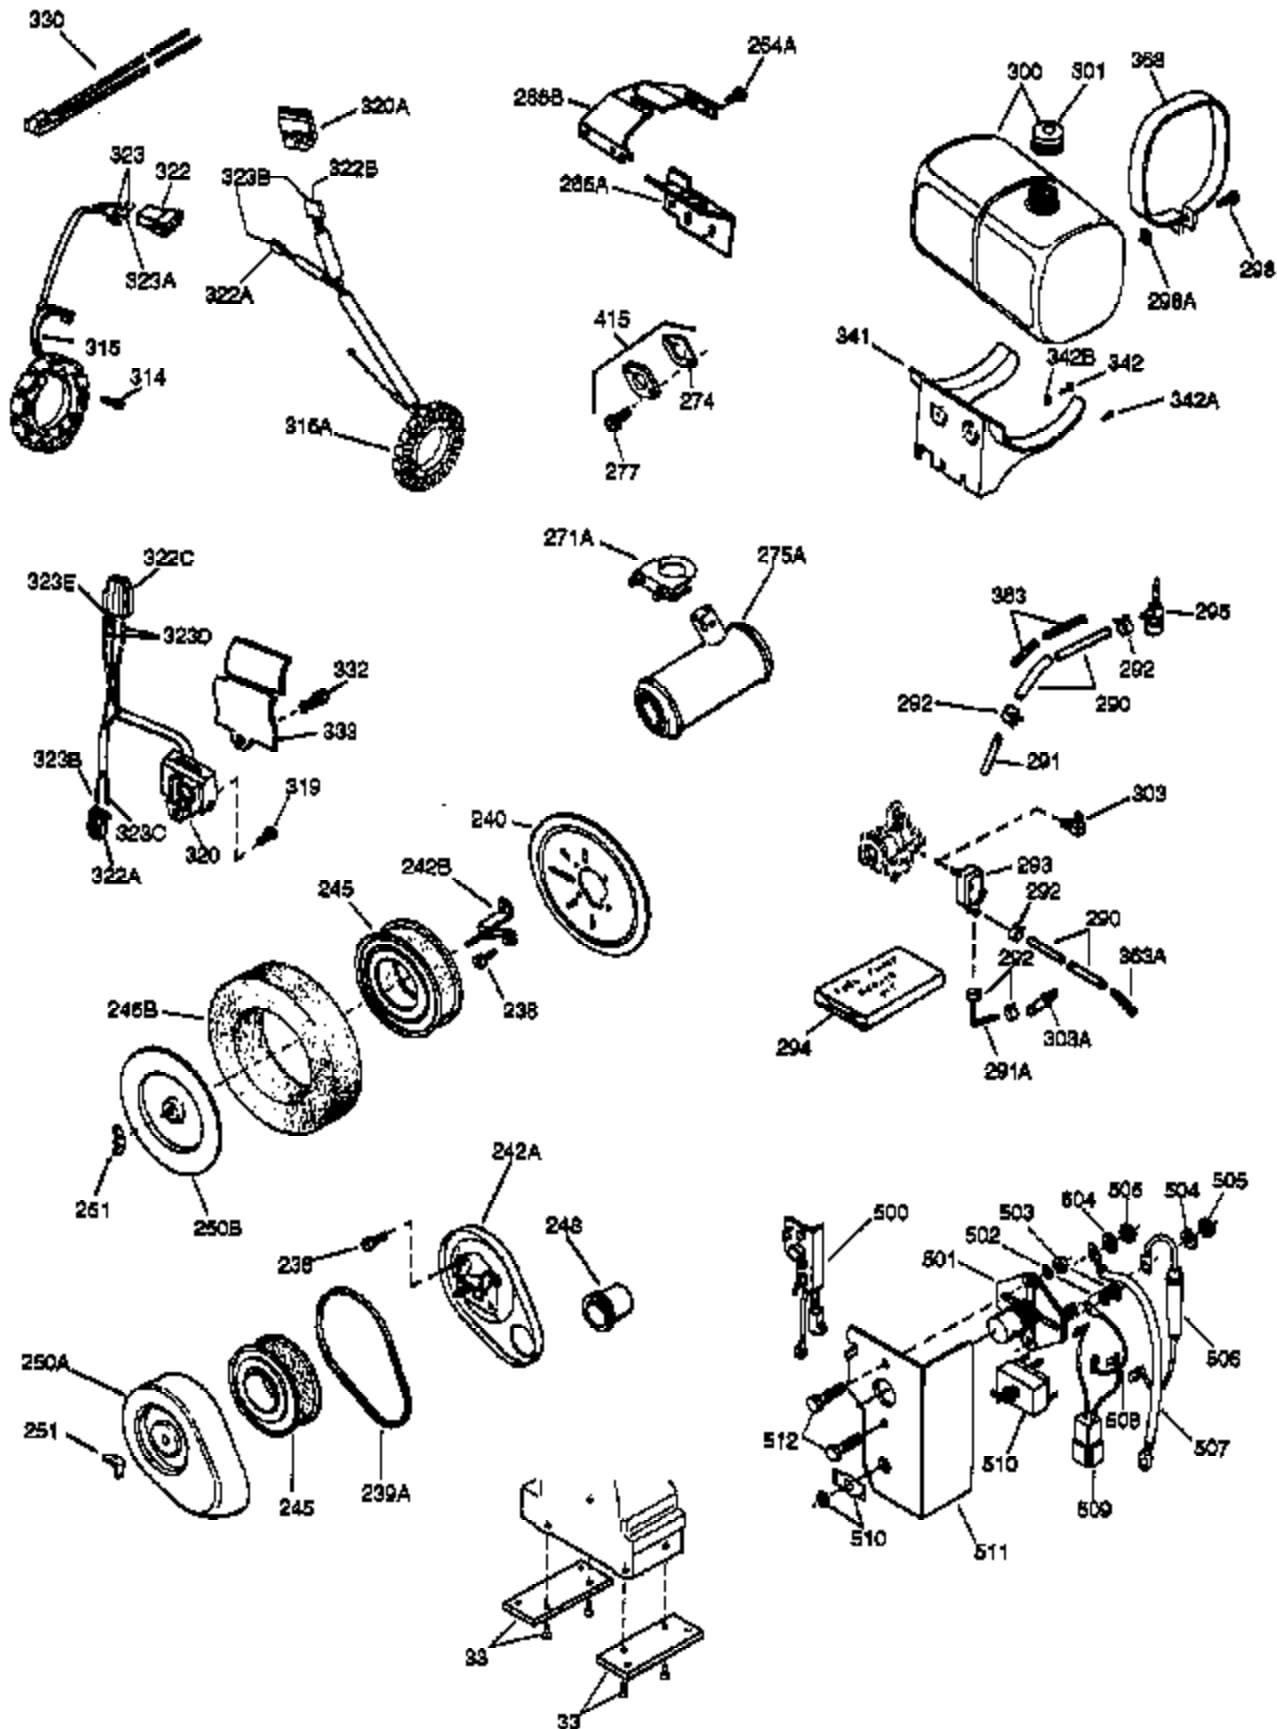

(Page 2 of 2)

IMAGE FILE: ENOH140.2

Ref #	Part Number	Qty	Description
210A	27793	1	Conduit Clip
211A	28942	1	Screw, 10-32 x 3/8"
238	650399	4	Screw, 10-32 x 5/8"
245	32008	1	Air Cleaner Filter
251	650513	1	Wing Nut, 1/4-20
261A	650751	1	Screw, 1/4-20 x 7/16"
269	33515A	1	* Exhaust Gasket
291	30962	1	Fuel Line (29.00")
292	26460	2	Fuel Line Clamp
303	28566	1	Fuel Fitting
311	33764	1	Oil Fill Tube (Incl. 312)
312	29985	1	"O" Ring
314	650521	2	Screw, 10-32 x 1-1/8"
315	610902	1	Alternator Coil (20 Amp) (Incl.322B,3 23,323E)
319	30063	1	Screw, Torx T-30, 1/4-20 x 1/2"
320	610996	1	Regulator (20 Amp) (Incl.322A,C, 323A ,B,C,D)
322C	610921	1	Connector Body
322B	610903	1	Connector Body
322A	610990	1	Connector Body
323C	610989	1	Terminal
323D	610992	1	Terminal
323E	610904	1	Terminal
323	610905	1	Terminal
323A	610991	2	Terminal
323B	610922	1	Terminal