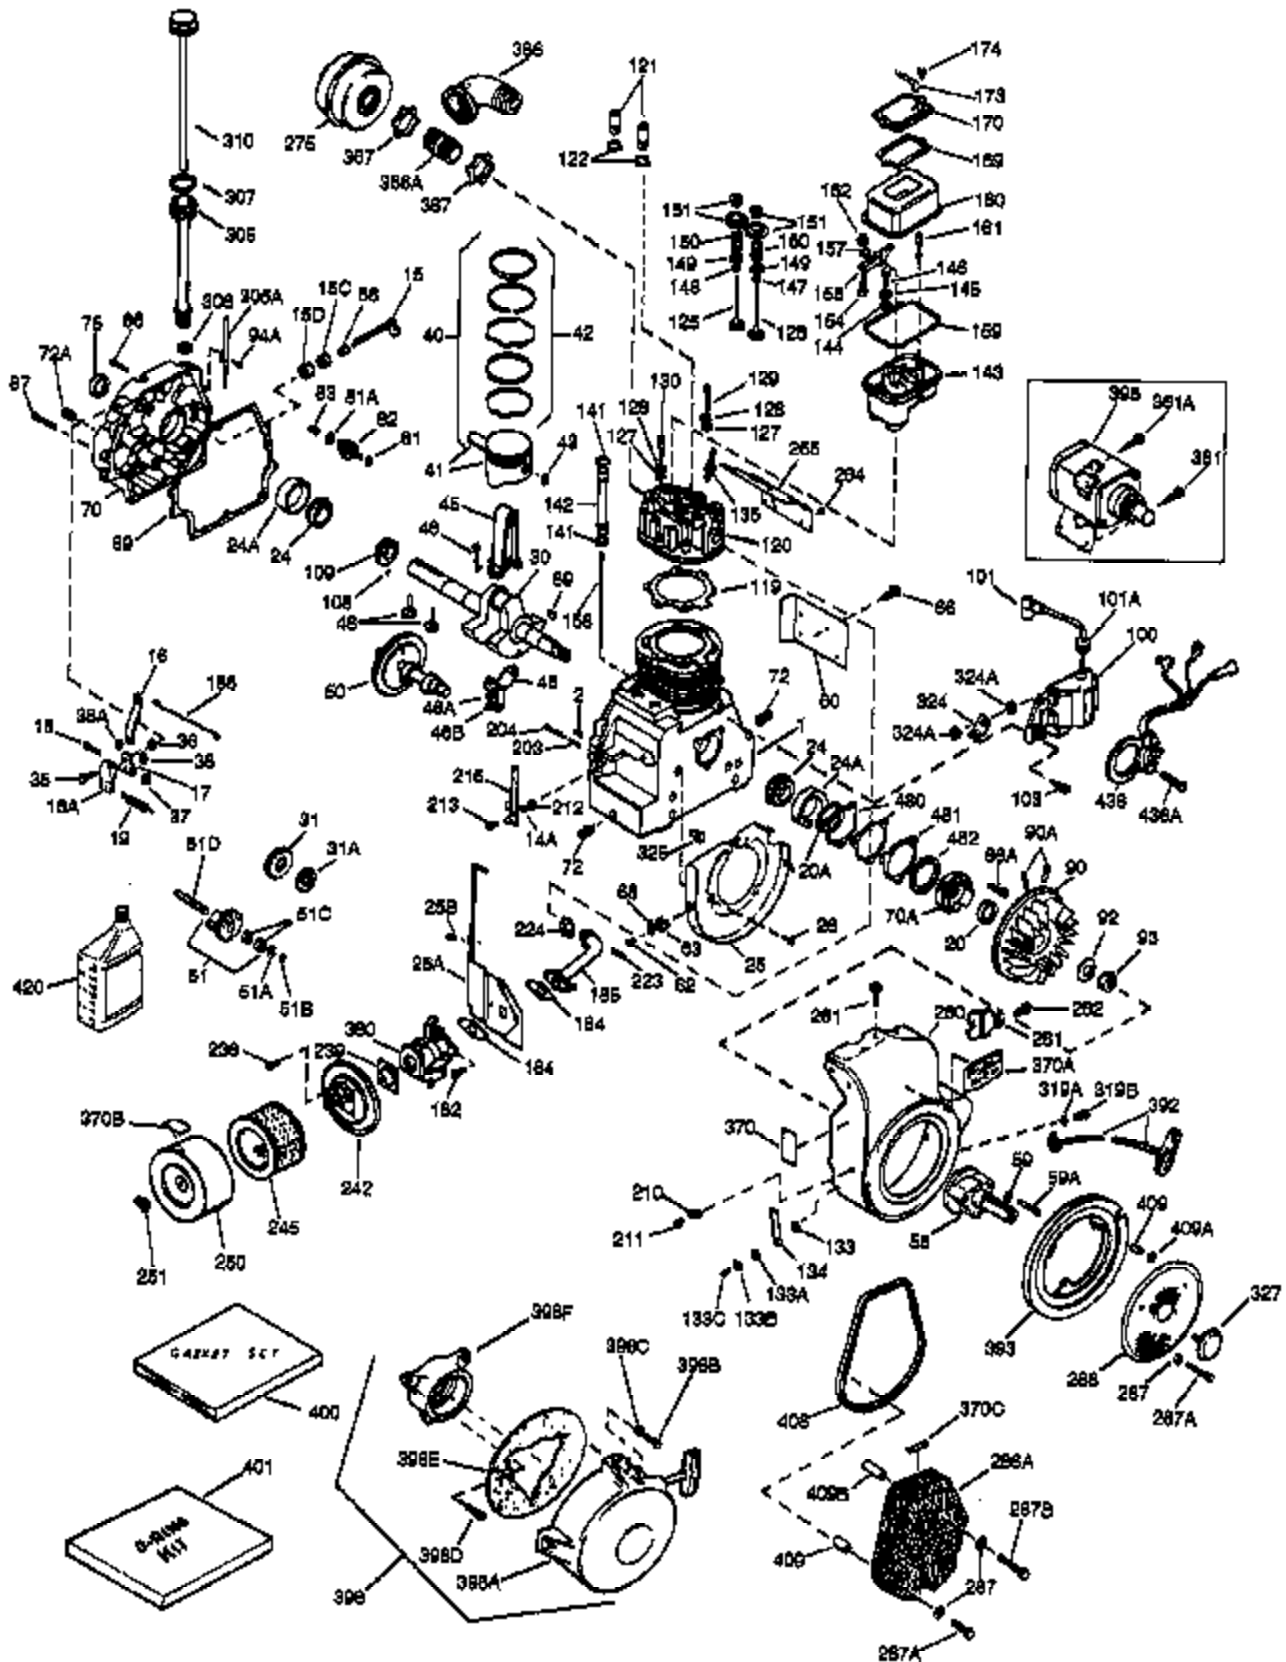

(Page 1 of 2)

IMAGE FILE: ENOH140.2

Ref #	Part Number	Qty	Description
1	33823A	1	Cylinder (Incl. 2, 20, 72 & 72A)
2	27652	2	Dowel Pin
14A	28558	1	Washer
15	32425	1	Governor Rod
16A	31965	1	Governor Spring Plate
16	31963	1	Governor Lever
17	31964	1	Governor Lever Clamp
18	650544	1	Screw, Torx T-25, 10-24 x 7/8"
19	31967	1	Extension Spring
20	31950	1	* Oil Seal
20A	32599	1	* "O" Ring
24	31932	2	Tapered Roller Bearing
24A	31928	2	Bearing Cup
25A	33477A	1	Air Baffle
25B	650738	1	Screw, 1/4-20 x 5/8"
25	32579	1	Blower Housing Baffle
26	650561	3	Screw, 1/4-20 x 5/8"
30	34278B	1	Crankshaft
35	30312	1	Screw, 10-32 x 1/2"
37	7975	1	Lock Nut, 10-24
38A	650518	1	Washer
38	29193	1	Retaining Ring
40	34508	1	Piston, Pin & Ring Set (Std.)
40	34509	1	Piston, Pin & Ring Set (.010" OS)
40	34510	1	Piston, Pin & Ring Set (.020" OS)
40	34850	1	Piston, Pin & Ring Set (.030" OS)
40	34523	1	Piston, Pin & Ring Set (.040" OS)
41	32001C	1	Piston & Pin Ass'y. (Std.) (Incl. 43)
41	32002B	1	Piston & Pin Ass'y. (.010" OS) (Incl. 43)
41	32003B	1	Piston & Pin Ass'y. (.020" OS) (Incl. 43)
41	32619B	1	Piston & Pin Ass'y. (.030" OS) (Incl. 43)
41	32620B	1	Piston & Pin Ass'y. (.040" OS) (Incl. 43)
42	32004	1	Ring Set (Std.)
42	32005	1	Ring Set (.010" OS)
42	32006	1	Ring Set (.020" OS)
42	32623	1	Ring Set (.030" OS)
42	32624	1	Ring Set (.040" OS)
43	31919	2	Piston Pin Retaining Ring
45	33093A	1	Connecting Rod Ass'y. (Incl.46 - 46B)
45	34383	1	Connecting Rod Ass'y.(.010" US)(Incl. 46-46B)
45	34384	1	Connecting Rod Ass'y.(.020" US)(Incl. 46-46B)
46	32077	2	Connecting Rod Bolt
46A	26073	2	Washer
46B	28264	2	Nut
48	33472	2	Valve Lifter
50	34752	1	Camshaft (MCR)
60	33479	1	Blower Housing Extension
69	31956B	1	* Cylinder Cover Gasket
70A	32577	1	Cylinder Cover (See Ref. #'s 480-482)
70	32685	1	Cylinder Cover (Incl. 15,38,72,75,88)
72	31927	2	Oil Drain Plug
75	31950	1	Oil Seal
81A	650745	1	Washer
81	30590A	1	Washer
82	34751	1	Governor Gear Ass'y.
83	35322	1	Governor Spool
86A	792028	3	Screw, 5/16-18 x 7/8"
86	650588	1	Screw, 1/4-20 x 2"