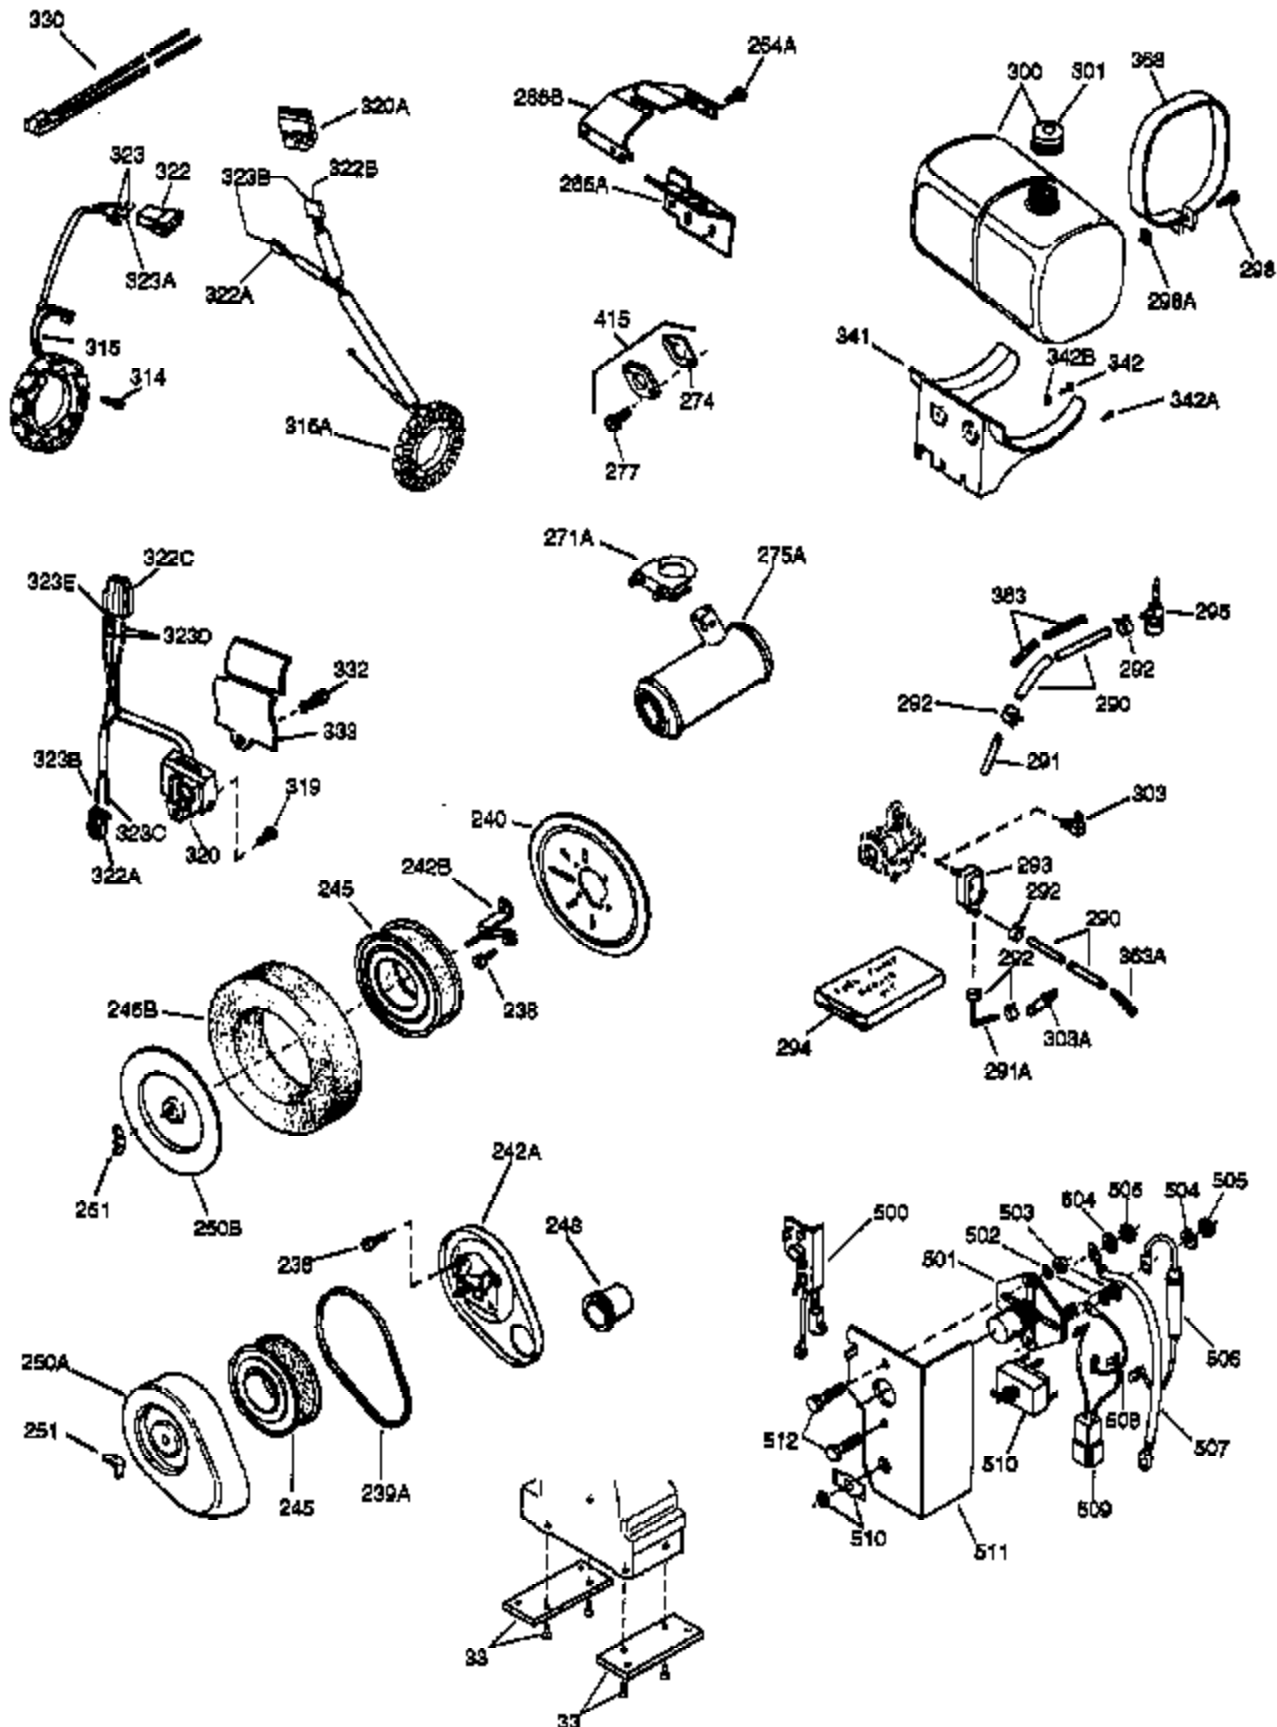

(Page 2 of 2)

IMAGE FILE: ENOH140.2

Ref #	Part Number	Qty	Description
238	650399	4	Screw, 10-32 x 5/8"
239A	34197	1	Air Cleaner Gasket
242A	35473	1	Air Cleaner Bracket
245	32008	1	Air Cleaner Filter
248	34194A	1	Air Cleaner Tube
251	650513	1	Wing Nut, 1/4-20
261A	650751	1	Screw, 1/4-20 x 7/16"
262	26460	4	Fuel Line Clamp
269	33515A	1	* Exhaust Gasket
290	30962	1	Fuel Line (21.00")
291	29774	1	Fuel Line (1.12")
293	35807	1	Fuel Pump (Incl. 294)
294	35791	1	Pulse Pump Repair Kit
295	29683	1	Fuel Shut-Off Valve
298A	650456	1	Lock Nut, 1/4-20
298	650488	1	Screw, 1/4-20 x 1-1/4"
300	33979	1	Fuel Tank (Incl. 301)
301	33032	1	Fuel Cap
303	29634	1	Fuel Fitting
303	29634	1	Fuel Line Fitting
315	610902	1	Alternator Coil (20 Amp)(Incl. 322 - 323A)
319	30063	1	Screw, Torx T-30, 1/4-20 x 1/2"
320	610996	1	Regulator (Incl. 322A,322C,323B,323C, 323D&323E)
322	611200	1	Connector
323A	610905	2	Terminal
323	610904	1	Terminal
341	33978	1	Fuel Tank Bracket
342B	650787	2	Belleville Washer
342	650786	2	Screw, 1/4-20 x 5/8"
342A	650785	2	Screw, 5/16-18 x 5/8"
355	590452	1	Starter Handle
368	33980	2	Fuel Tank Strap
509	34393	1	Adapter Cord