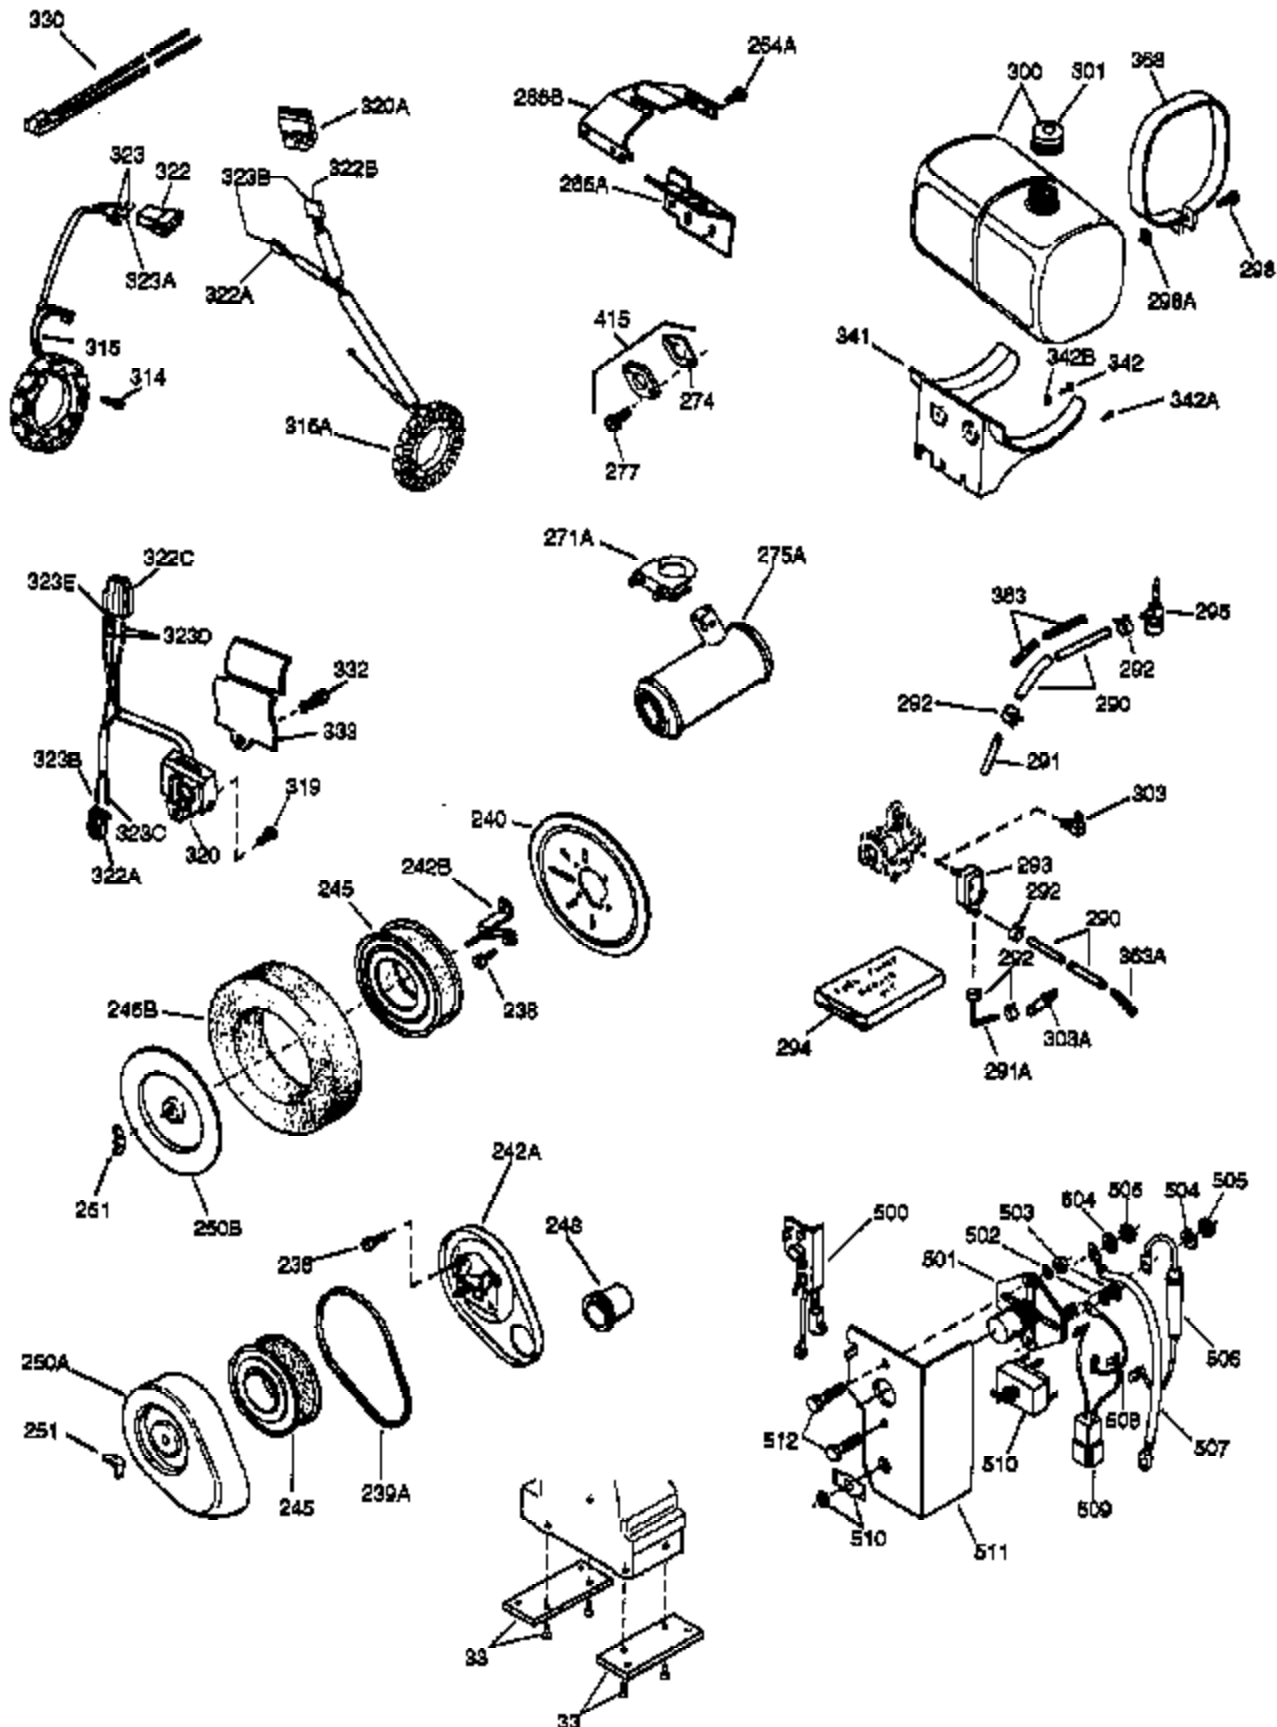

(Page 2 of 2)

IMAGE FILE: ENOH140.2

Ref #	Part Number	Qty	Description
238	650399	4	Screw, 10-32 x 5/8"
239A	34197	1	Air Cleaner Gasket
245	32008	1	Air Cleaner Filter
248	34194A	1	Air Cleaner Tube
251	650513	1	Wing Nut, 1/4-20
261A	650751	1	Screw, 1/4-20 x 7/16"
269	33515A	1	* Exhaust Gasket
290	29774	1	Fuel Line (6.00")
291	30962	1	Fuel Line
291A	29774	1	Fuel Line
292	26460	4	Fuel Line Clamp
293	35807	1	Pulse Pump
294	35791	1	Pulse Pump Repair Kit
295	29683	1	Fuel Shut-Off Valve
298A	650456	1	Lock Nut, 1/4-20
298	650488	1	Screw, 1/4-20 x 1-1/4"
300	33979	1	Fuel Tank
301	33032	1	Fuel Cap
303	29634	2	Fuel Fitting
312	29985	1	"O" Ring
314	650521	2	Screw, 10-32 x 1-1/8"
315	610902	1	Alternator Coil (20 Amp) (Incl.322B,3 23,323E)
319	30063	1	Screw, Torx T-30, 1/4-20 x 1/2"
320	610996	1	Regulator (20 Amp) (Incl.322A,C, 323A ,B,C,D)
322A	610990	1	Connector Body
322C	610921	1	Connector Body
322B	610903	1	Connector Body
323	610905	2	Terminal
323C	610989	1	Terminal
323D	610992	1	Terminal
323E	610904	1	Terminal
323B	610922	1	Terminal
323A	610991	2	Terminal
341	33978	1	Fuel Tank Bracket
342A	650785	2	Screw, 5/16-18 x 5/8"
342B	650787	2	Belleville Washer
342	650786	2	Screw, 1/4-20 x 5/8"
355	590452	1	Starter Handle
368	33980	1	Fuel Tank Strap
509A	34393	1	Alternator Adapter Cord