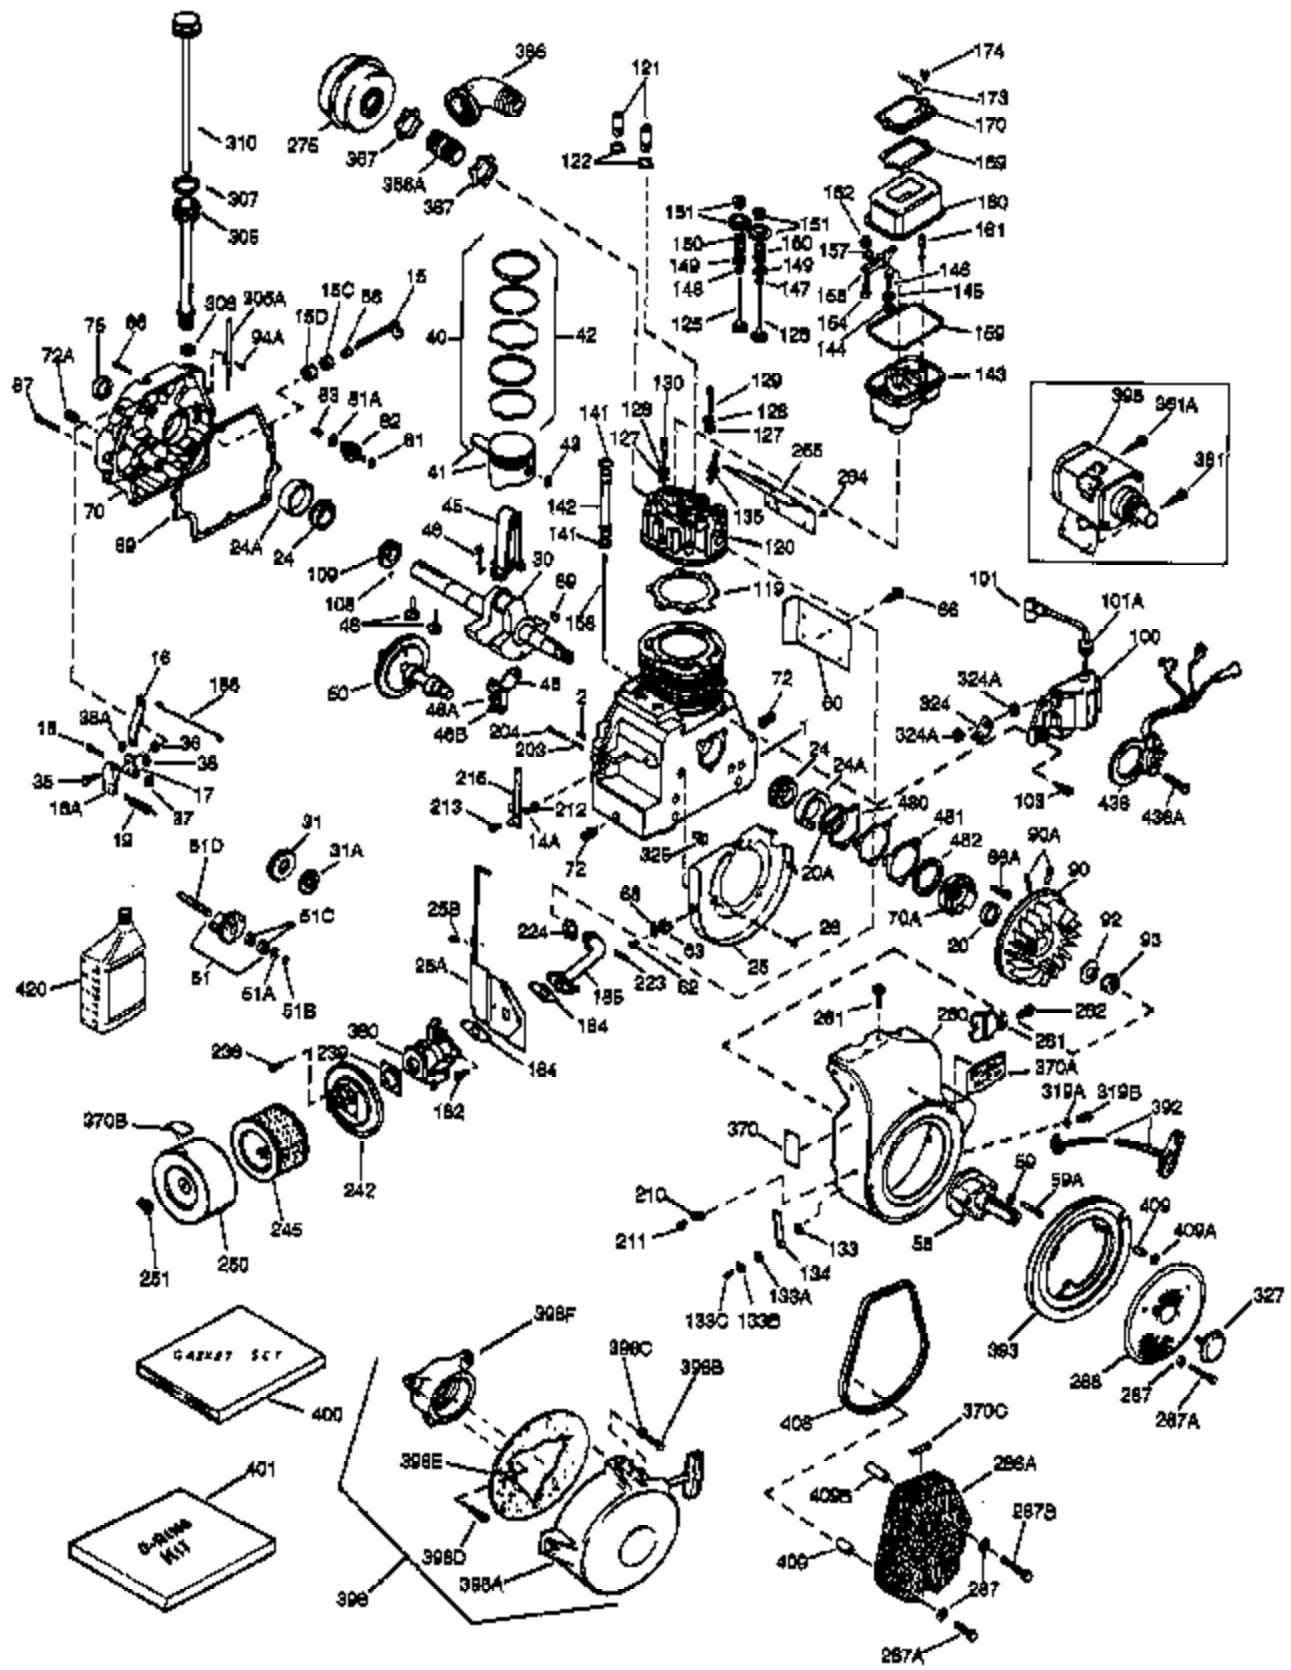

(Page 1 of 2)

IMAGE FILE: ENOH140.2

Ref #	Part Number	Qty	Description
1	33823A	1	Cylinder (Incl. 2, 20 & 72)
2	27652	2	Dowel Pin
14A	28558	1	Washer
15	32425	1	Governor Rod
16A	31965	1	Governor Spring Plate
16	31963	1	Governor Lever
17	31964	1	Governor Lever Clamp
18	650544	1	Screw, Torx T-25, 10-24 x 7/8"
19	31967	1	Extension Spring
20A	32599	1	* "O" Ring
20	31950	1	* Oil Seal
24	31932	2	Tapered Roller Bearing
24A	31928	2	Bearing Cup
25	32579	1	Blower Housing Baffle
25B	650738	1	Screw, 1/4-20 x 5/8"
25A	33477A	1	Air Baffle
26	650561	3	Screw, 1/4-20 x 5/8"
30	34278B	1	Crankshaft
35	30312	1	Screw, 10-32 x 1/2"
37	7975	1	Lock Nut, 10-24
38	29193	1	Retaining Ring
38A	650518	1	Washer
40	34508	1	Piston, Pin & Ring Set (Std.)
40	34509	1	Piston, Pin & Ring Set (.010" OS)
40	34510	1	Piston, Pin & Ring Set (.020" OS)
41	32001C	1	Piston & Pin Ass'y. (Std.) (Incl. 43)
41	32002B	1	Piston & Pin Ass'y. (.010" OS) (Incl. 43)
41	32003B	1	Piston & Pin Ass'y. (.020" OS) (Incl. 43)
42	32004	1	Ring Set (Std.)
42	32005	1	Ring Set (.010" OS)
42	32006	1	Ring Set (.020" OS)
43	31919	2	Piston Pin Retaining Ring
45	33093A	1	Connecting Rod Ass'y. (Incl.46 - 46B)
45	34383	1	Connecting Rod Ass'y.(.010" US)(Incl. 46-46B)
45	34384	1	Connecting Rod Ass'y.(.020" US)(Incl. 46-46B)
46A	26073	2	Washer
46B	28264	2	Nut
46	32077	2	Connecting Rod Bolt
48	33472	2	Valve Lifter
50	34752	1	Camshaft (MCR)
60	33479	1	Blower Housing Extension
69	31956B	1	* Cylinder Cover Gasket
70A	32577	1	Cylinder Cover (See Ref. #'s 480-482)
70	32685	1	Cylinder Cover (Incl. 15,38,72,75,88)
72	31927	2	Oil Drain Plug
75	31950	1	Oil Seal
81A	650745	1	Washer
81	30590A	1	Washer
82	34751	1	Governor Gear Ass'y.
83	35322	1	Governor Spool
86	650588	1	Screw, 1/4-20 x 2"
86A	792028	3	Screw, 5/16-18 x 7/8"
87	650451	8	Screw, 1/4-20 x 1"
88	32426	1	Spacer
89	650592	1	Flywheel Key
90	610909	1	Flywheel (W/Ring Gear) (Incl. 90A)
90A	730201	1	Trigger Pin Kit
92	650666	1	Washer