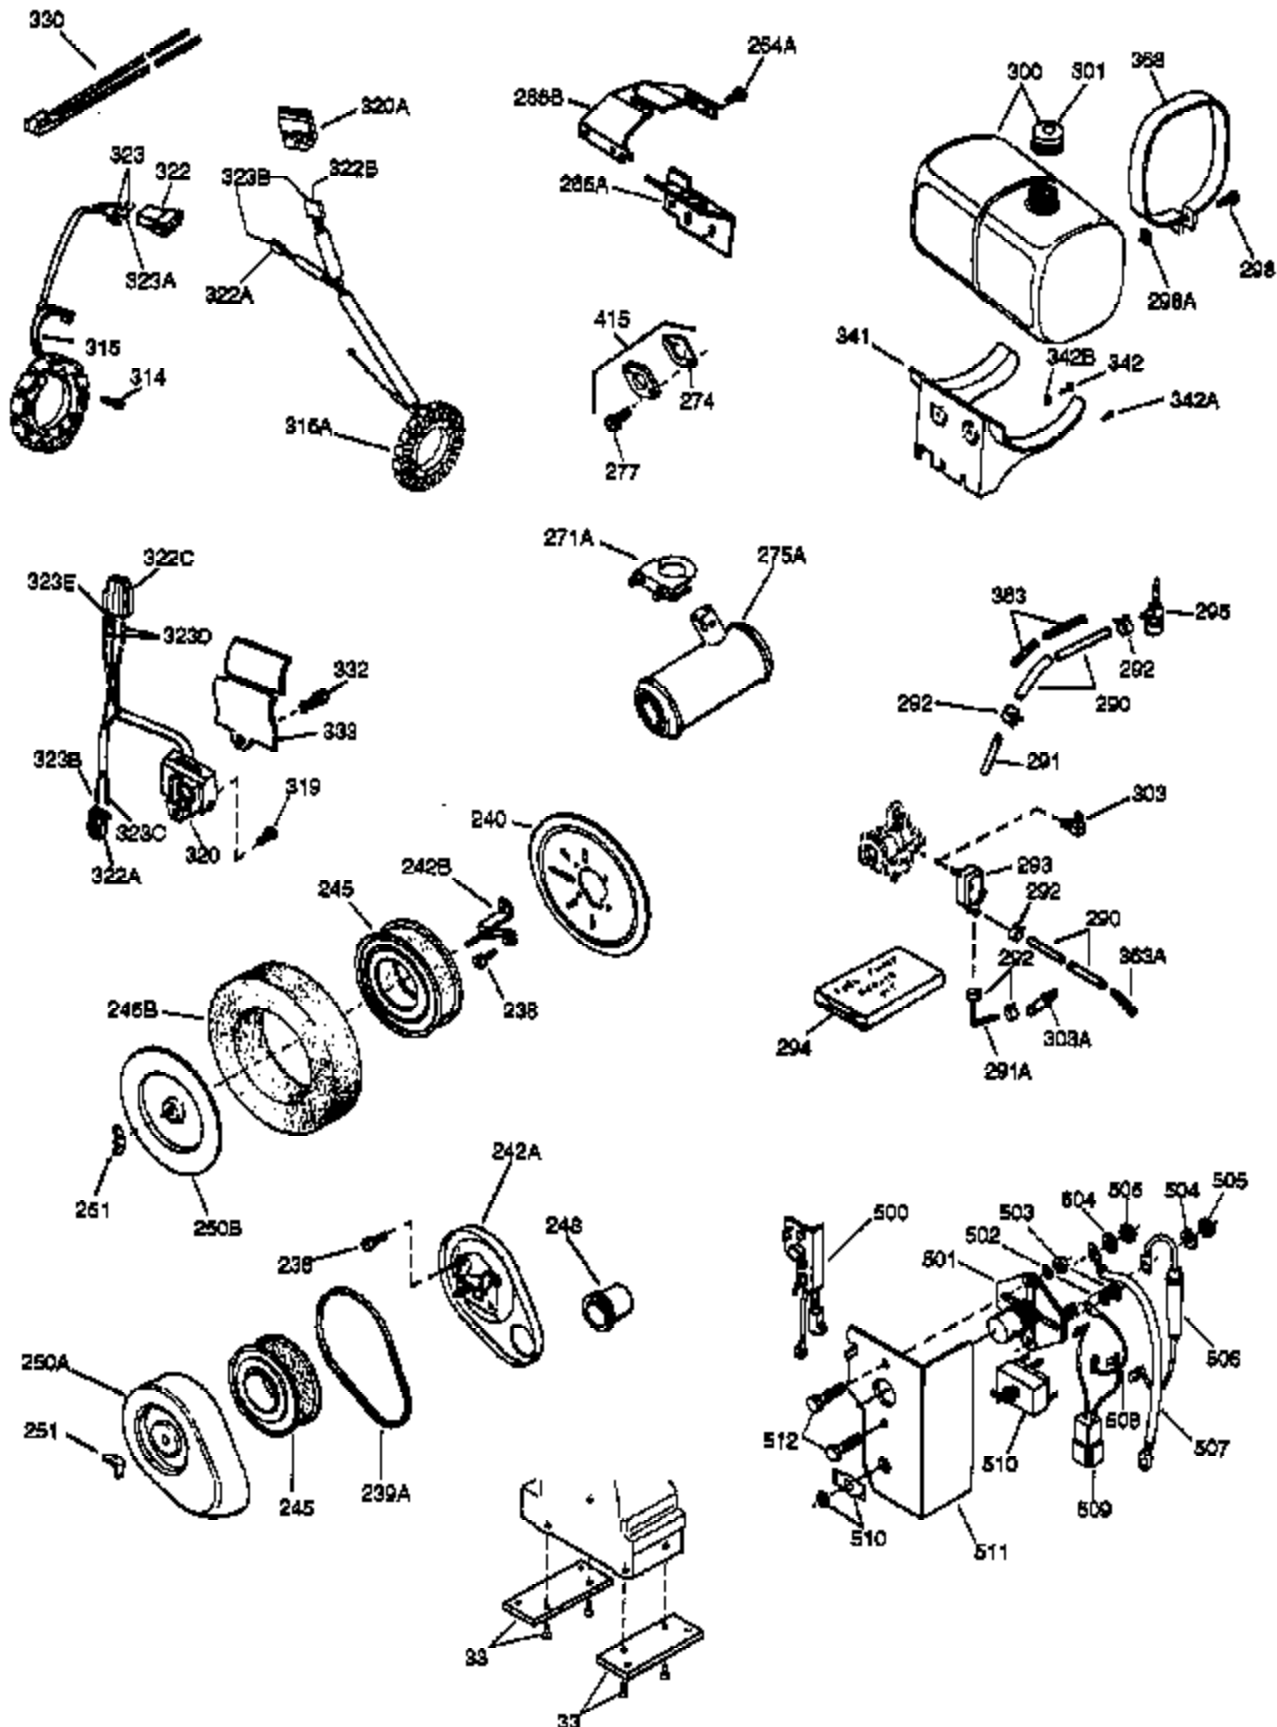

(Page 2 of 2)

IMAGE FILE: ENOH140.2

Ref #	Part Number	Qty	Description
238	650399	4	Screw, 10-32 x 5/8"
239A	34197	1	Air Cleaner Gasket
245	32008	1	Air Cleaner Filter
248	34194A	1	Air Cleaner Tube
251	650513	1	Wing Nut, 1/4-20
269	33515A	1	* Exhaust Gasket
290	30962	1	Fuel Line
291A	29774	1	Fuel Line
291	29774	1	Fuel Line (6.00")
292	26460	4	Fuel Line Clamp
293	35807	1	Pulse Pump
294	35791	1	Pulse Pump Repair Kit
295	29683	1	Fuel Shut-Off Valve
298A	650456	1	Lock Nut, 1/4-20
298	650488	1	Screw, 1/4-20 x 1-1/4"
300	33979	1	Fuel Tank
301	33032	1	Fuel Cap
303	29634	2	Fuel Fitting
314	650521	2	Screw, 10-32 x 1-1/8"
315	611214	1	Alternator Coil (20 Amp) (Incl.322 - 323)
319	651026	1	Screw, 1/4-20 x 1/2"
320	611215	1	Regulator (20 Amp)
322A	610921	1	Connector Body
322	610824	1	Connector Body
323	610922	5	Terminal
341	33978	1	Fuel Tank Bracket
342B	650787	2	Belleville Washer
342	650786	2	Screw, 1/4-20 x 5/8"
342A	650785	2	Screw, 5/16-18 x 5/8"
368	33980	1	Fuel Tank Strap
509A	34393	1	Alternator Cord