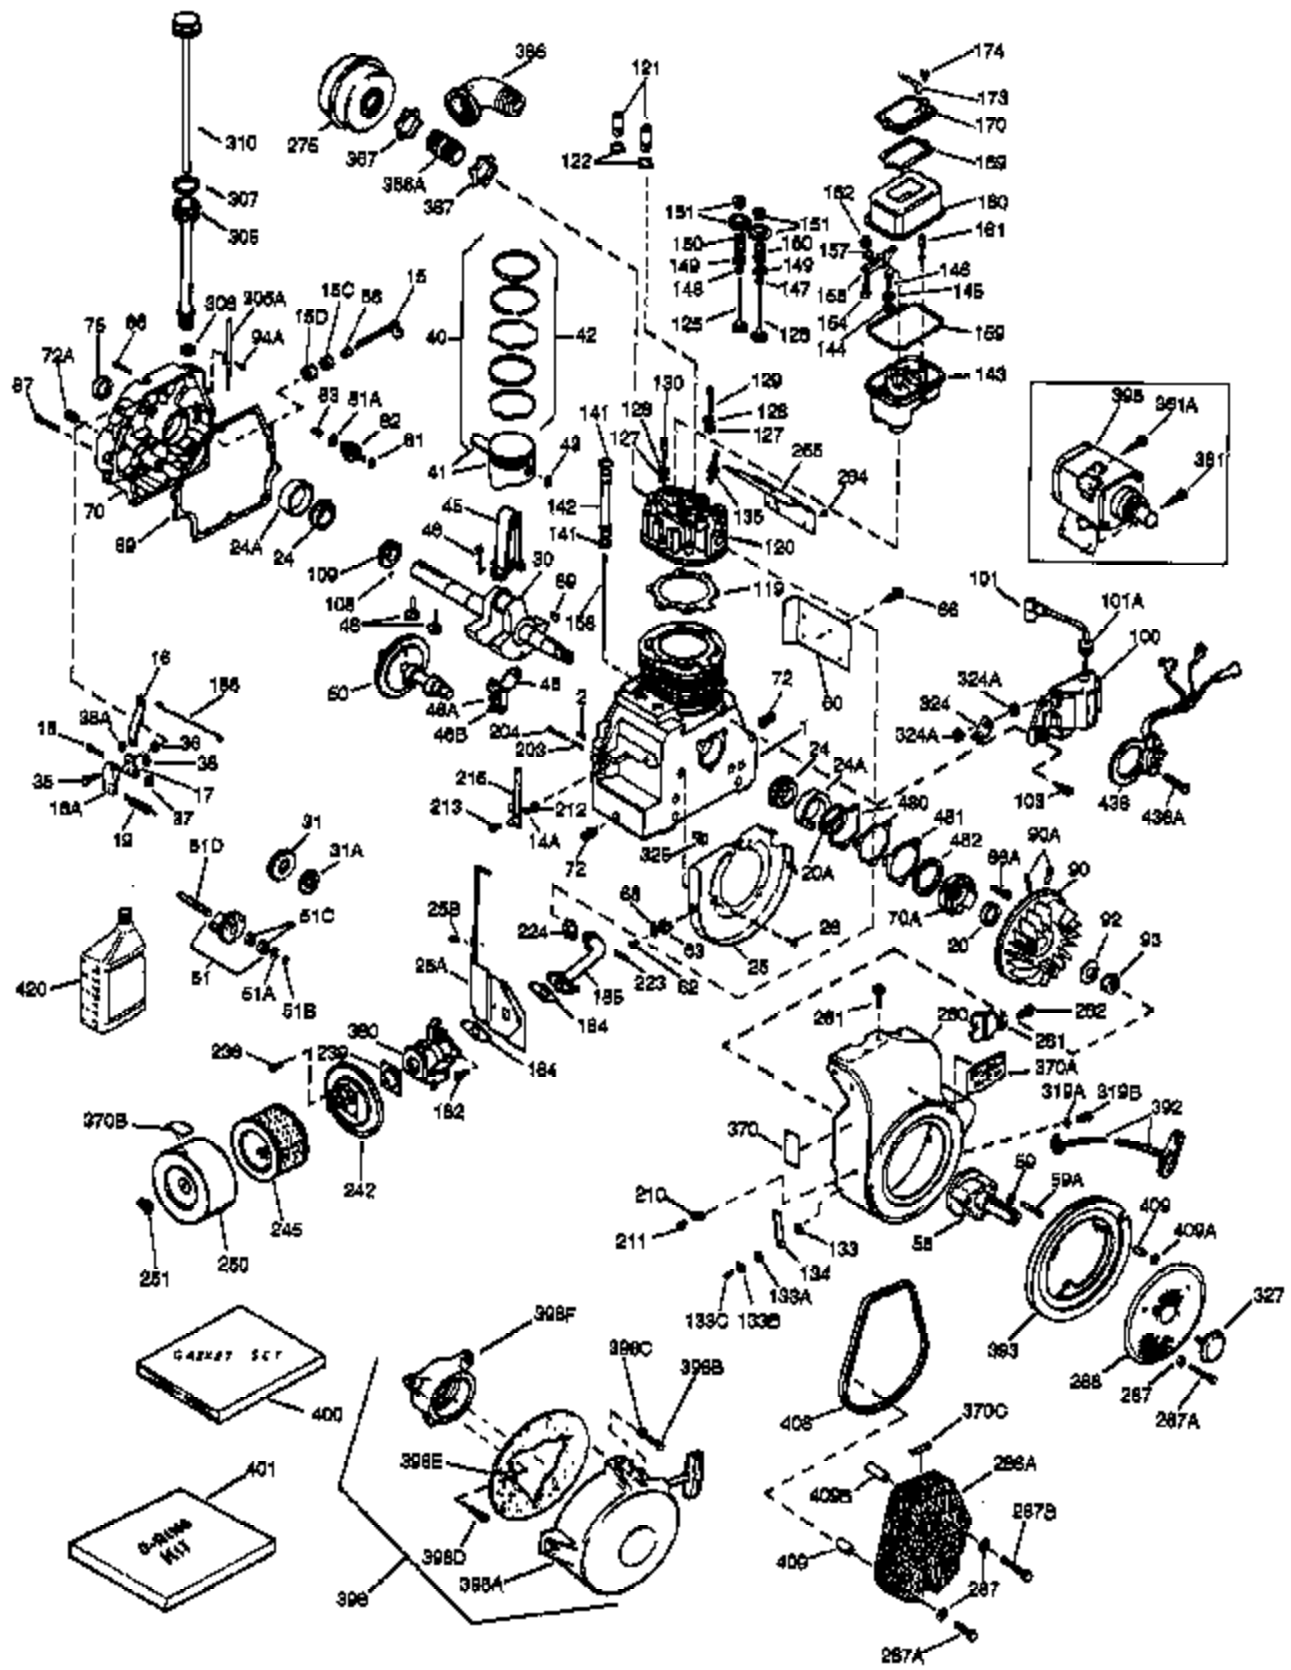

(Page 1 of 2)

IMAGE FILE: ENOH140.2

Ref #	Part Number	Qty	Description
1	33823A	1	Cylinder (Incl. 2, 20 & 72)
2	27652	2	Dowel Pin
14A	28558	1	Washer
15	32425	1	Governor Rod
16A	31965	1	Governor Spring Plate
16	31963	1	Governor Lever
17	31964	1	Governor Lever Clamp
18	650544	1	Screw, Torx T-25, 10-24 x 7/8"
19	31967	1	Extension Spring
20A	32599	1	* "O" Ring
20	31950	1	* Oil Seal
24A	31928	2	Bearing Cup
24	31932	2	Tapered Roller Bearing
25B	651031	1	Screw, 1/4-20 x 9/16"
25A	33477A	1	Air Baffle
25	32579	1	Blower Housing Baffle
26	650561	3	Screw, 1/4-20 x 5/8"
30	34278B	1	Crankshaft
35	30312	1	Screw, 10-32 x 1/2"
37	7975	1	Lock Nut, 10-24
38A	650518	1	Washer
38	29193	1	Retaining Ring
40	34508	1	Piston, Pin & Ring Set (Std.)
40	34509	1	Piston, Pin & Ring Set (.010" OS)
40	34510	1	Piston, Pin & Ring Set (.020" OS)
41	32001C	1	Piston & Pin Ass'y. (Std.) (Incl. 43)
41	32002B	1	Piston & Pin Ass'y. (.010" OS) (Incl. 43)
41	32003B	1	Piston & Pin Ass'y. (.020" OS) (Incl. 43)
42	32004	1	Ring Set (Std.)
42	32005	1	Ring Set (.010" OS)
42	32006	1	Ring Set (.020" OS)
43	31919	2	Piston Pin Retaining Ring
45	33093A	1	Connecting Rod Ass'y. (Incl.46 - 46B)
45	34383	1	Connecting Rod Ass'y.(.010" US)(Incl. 46-46B)
45	34384	1	Connecting Rod Ass'y.(.020" US)(Incl. 46-46B)
46A	26073	2	Washer
46	32077	2	Connecting Rod Bolt
46B	28264	2	Nut
48	33472	2	Valve Lifter
50	34752	1	Camshaft (MCR)
60	33479	1	Blower Housing Extension
69	31956B	1	* Cylinder Cover Gasket
70A	32577	1	Cylinder Cover (See Ref. #'s 480-482)
70	32685	1	Cylinder Cover (Incl. 15,38,72,75,88)
72	31927	2	Oil Drain Plug
72A	28534	1	Oil Drain Plug
75	31950	1	Oil Seal
81	30590A	1	Washer
81A	650745	1	Washer
82	34751	1	Governor Gear Ass'y.
83	35322	1	Governor Spool
86	650588	1	Screw, 1/4-20 x 2"
86A	792028	3	Screw, 5/16-18 x 7/8"
87	650451	8	Screw, 1/4-20 x 1"
88	32426	1	Spacer
89	650592	1	Flywheel Key
90	610909	1	Flywheel (W/Ring Gear) (Incl. 90A)
90A	730201	1	Trigger Pin Kit