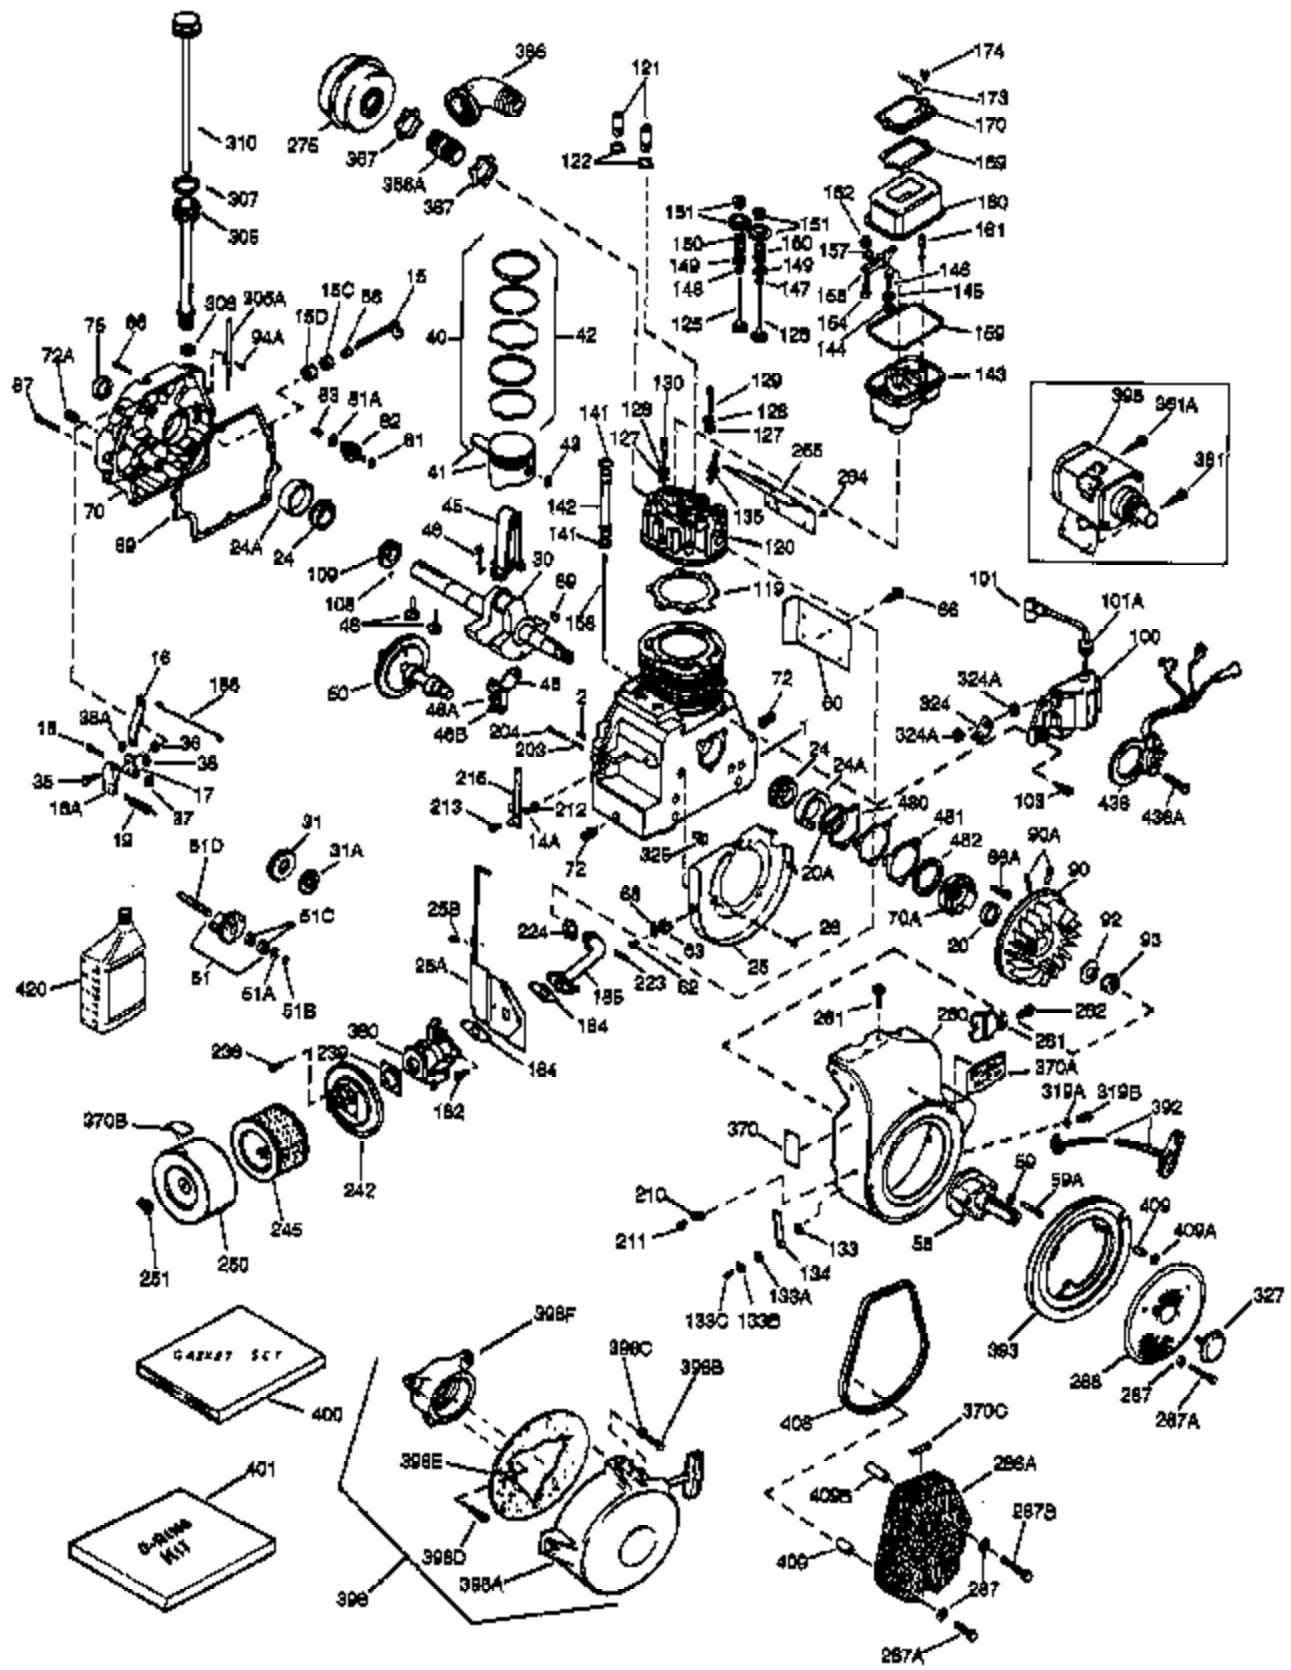

(Page 1 of 2)

IMAGE FILE: ENOH140.2

Ref #	Part Number	Qty	Description
1	33823A	1	Cylinder (Incl. 2, 20 & 72)
2	27652	2	Dowel Pin
14A	28558	1	Washer
15	32425	1	Governor Rod
16	31963	1	Governor Lever
16A	31965	1	Governor Spring Plate
17	31964	1	Governor Lever Clamp
18	650544	1	Screw, Torx T-25, 10-24 x 7/8"
19	31967	1	Extension Spring
20	31950	1	* Oil Seal
20A	32599	1	* "O" Ring
24A	31928	2	Bearing Cup
24	31932	2	Tapered Roller Bearing
25B	650738	1	Screw, 1/4-20 x 5/8"
25A	33477A	1	Air Baffle
25	32579	1	Blower Housing Baffle
26	650561	3	Screw, 1/4-20 x 5/8"
30	34278B	1	Crankshaft
35	30312	1	Screw, 10-32 x 1/2"
37	7975	1	Lock Nut, 10-24
38	29193	1	Retaining Ring
38A	650518	1	Washer
40	34508	1	Piston, Pin & Ring Set (Std.)
40	34509	1	Piston, Pin & Ring Set (.010" OS)
40	34510	1	Piston, Pin & Ring Set (.020" OS)
40	34850	1	Piston, Pin & Ring Set (.030" OS)
40	34523	1	Piston, Pin & Ring Set (.040" OS)
41	32001C	1	Piston & Pin Ass'y. (Std.) (Incl. 43)
41	32002B	1	Piston & Pin Ass'y. (.010" OS) (Incl. 43)
41	32003B	1	Piston & Pin Ass'y. (.020" OS) (Incl. 43)
41	32619B	1	Piston & Pin Ass'y. (.030" OS) (Incl. 43)
41	32620B	1	Piston & Pin Ass'y. (.040" OS) (Incl. 43)
42	32004	1	Ring Set (Std.)
42	32005	1	Ring Set (.010" OS)
42	32006	1	Ring Set (.020" OS)
42	32623	1	Ring Set (.030" OS)
42	32624	1	Ring Set (.040" OS)
43	31919	2	Piston Pin Retaining Ring
45	33093A	1	Connecting Rod Ass'y. (Incl.46 - 46B)
45	34383	1	Connecting Rod Ass'y.(.010" US)(Incl. 46-46B)
45	34384	1	Connecting Rod Ass'y.(.020" US)(Incl. 46-46B)
46A	26073	2	Washer
46	32077	2	Connecting Rod Bolt
46B	28264	2	Nut
48	33472	2	Valve Lifter
50	34752	1	Camshaft (MCR)
60	33479	1	Blower Housing Extension
62	650760	1	Screw, 8-32 x 3/8"
63	28545	1	Grommet
68	33356	1	Ground Terminal
69	31956B	1	* Cylinder Cover Gasket
70	32580A	1	Cylinder Cover (Incl. 15,38,72,75,88)
70A	32577	1	Cylinder Cover (See Ref. #'s 480-482)
72	31927	2	Oil Drain Plug
75	31950	1	Oil Seal
81A	650745	1	Washer
81	30590A	1	Washer
82	34751	1	Governor Gear Ass'y.