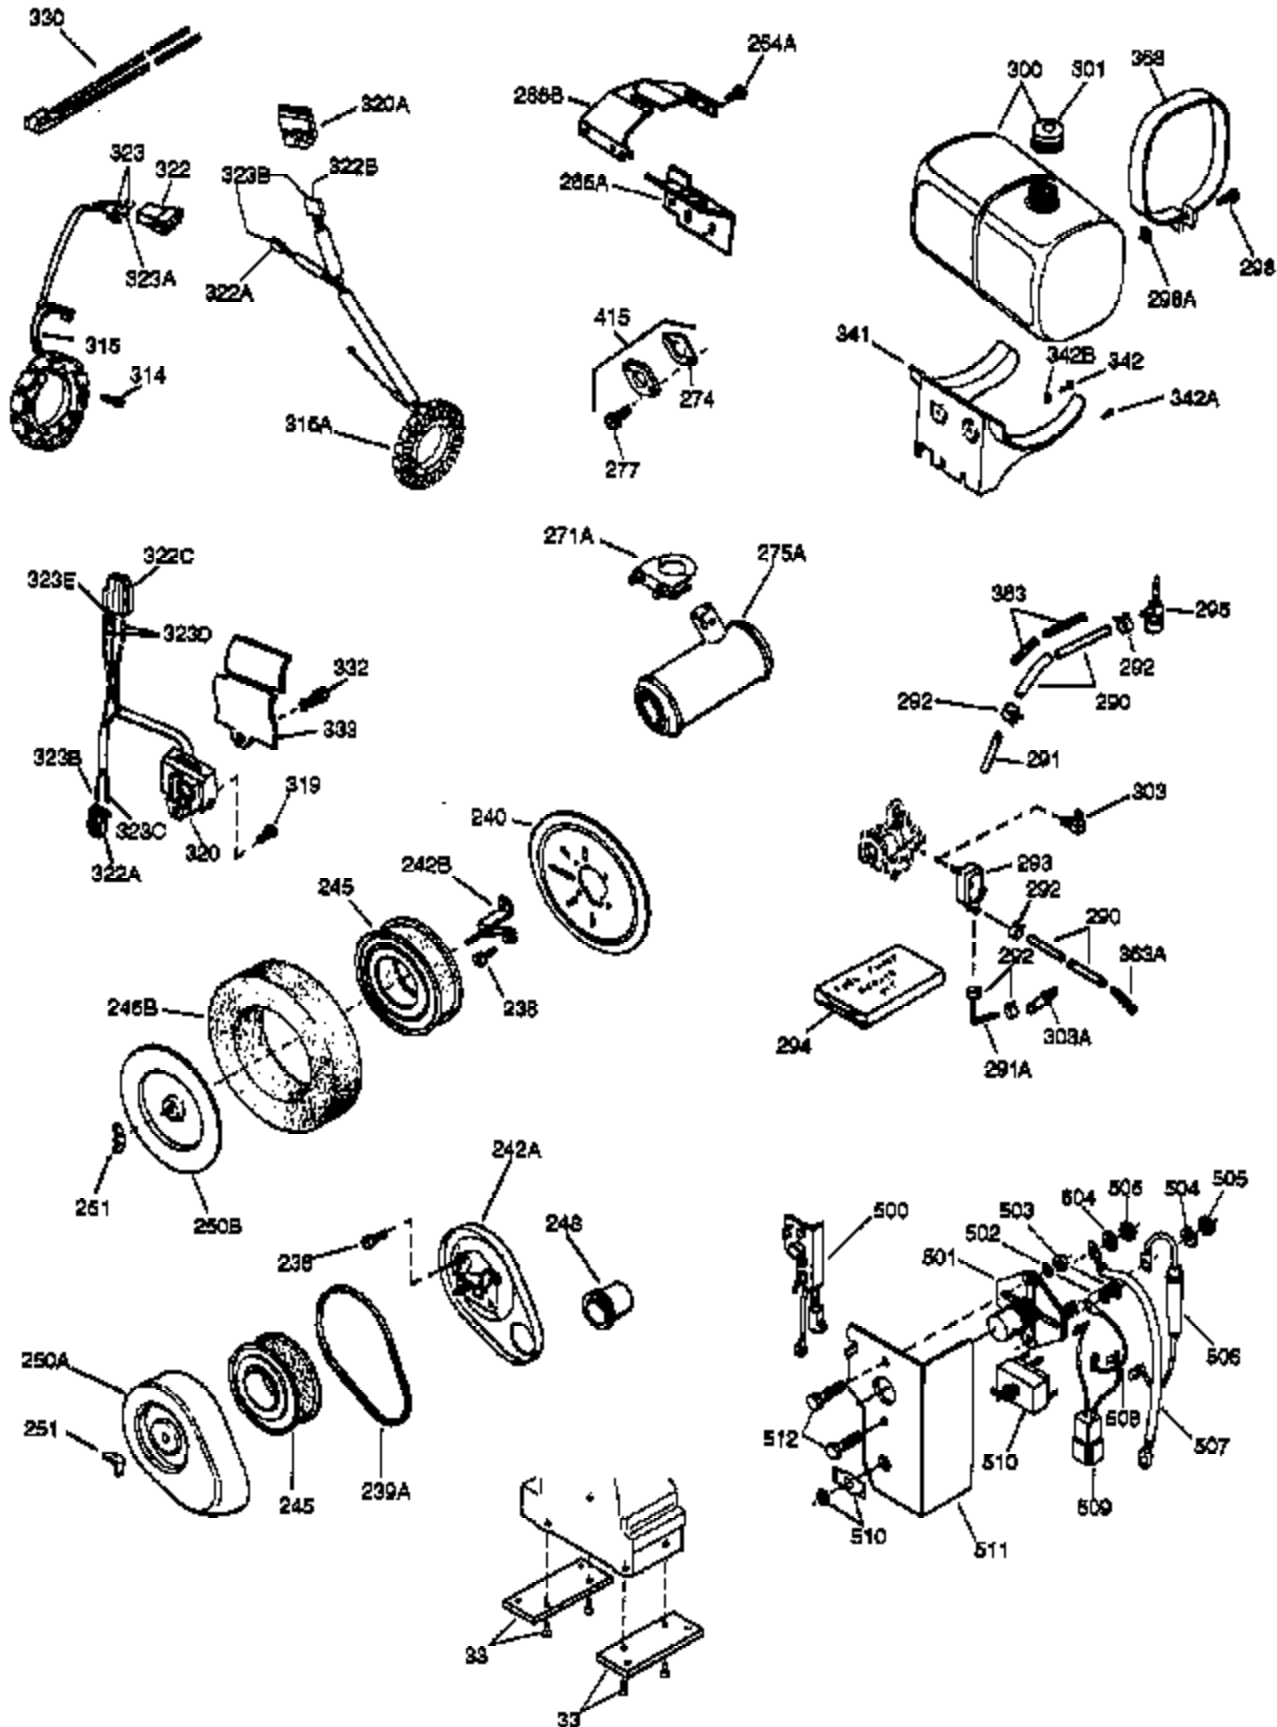

(Page 2 of 2)

IMAGE FILE: ENOH140.2

Ref #	Part Number	Qty	Description
238	650399	4	Screw, 10-32 x 5/8"
245	32008	1	Air Cleaner Filter
251	650513	1	Wing Nut, 1/4-20
261A	650751	1	Screw, 1/4-20 x 7/16"
269	33515A	1	* Exhaust Gasket
290	29774	1	Fuel Line (6.00")
291A	29774	1	Fuel Line
291	30962	1	Fuel Line
292	26460	4	Fuel Line Clamp
293	35807	1	Pulse Pump
294	35791	1	Pulse Pump Repair Kit
295	29683	1	Fuel Shut-Off Valve
298A	650456	1	Lock Nut, 1/4-20
298	650488	1	Screw, 1/4-20 x 1-1/4"
300	33979	1	Fuel Tank (Incl. 301)
301	33032	1	Fuel Cap
303	29634	2	Fuel Fitting
311	33068	1	Oil Fill Plug (Incl. 312)
312	29985	1	"O" Ring
341	33978	1	Fuel Tank Bracket
342A	650785	2	Screw, 5/16-18 x 5/8"
342	650786	2	Screw, 1/4-20 x 5/8"
342B	650787	2	Belleville Washer
355	590452	1	Starter Handle
368	33980	1	Fuel Tank Strap