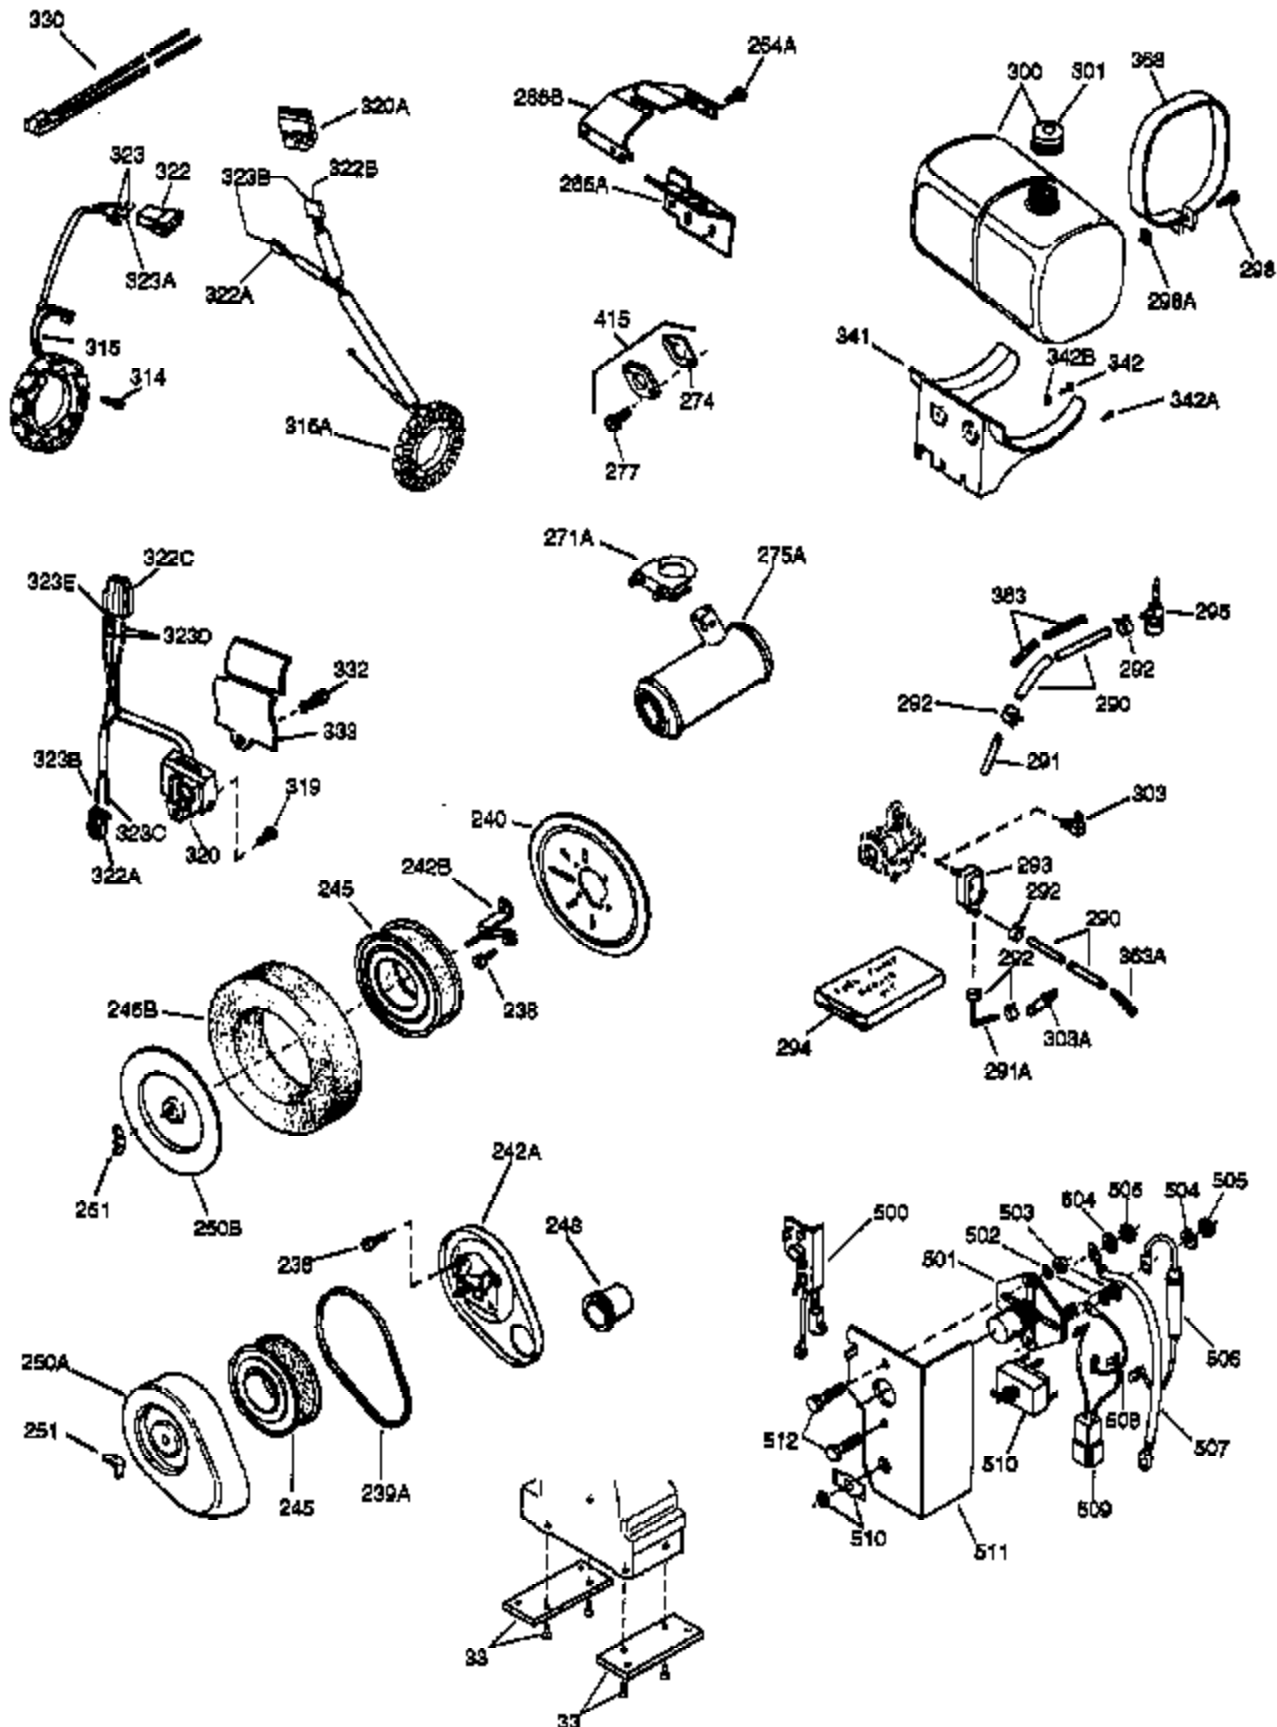

(Page 2 of 2)

IMAGE FILE: ENOH140.2

Ref #	Part Number	Qty	Description
238	650399	4	Screw, 10-32 x 5/8"
245	32008	1	Air Cleaner Filter
251	650513	1	Wing Nut, 1/4-20
261A	650751	1	Screw, 1/4-20 x 7/16"
269	33515A	1	* Exhaust Gasket
290	29774	1	Fuel Line (6.00")
291	30962	1	Fuel Line
291A	29774	1	Fuel Line
292	26460	4	Fuel Line Clamp
293	35807	1	Pulse Pump
294	35791	1	Pulse Pump Repair Kit
295	29683	1	Fuel Shut-Off Valve
298A	650456	1	Lock Nut, 1/4-20
298	650488	1	Screw, 1/4-20 x 1-1/4"
300	33979	1	Fuel Tank (Incl. 301)
301	33032	1	Fuel Cap
303	29634	2	Fuel Fitting
314	650521	2	Screw, 10-32 x 1-1/8"
315	610902	1	Alternator Coil (20 Amp) (Incl.322B,3 23,323E)
319	30063	1	Screw, Torx T-30, 1/4-20 x 1/2"
320	610996	1	Regulator (20 Amp) (Incl.322A,C, 323A ,B,C,D)
322A	610990	1	Connector Body
322B	610903	1	Connector Body
322C	610921	1	Connector Body
323D	610992	1	Terminal
323E	610904	1	Terminal
323A	610991	2	Terminal
323B	610922	1	Terminal
323	610905	2	Terminal
323C	610989	1	Terminal
341	33978	1	Fuel Tank Bracket
342A	650785	2	Screw, 5/16-18 x 5/8"
342B	650787	2	Belleville Washer
342	650786	2	Screw, 1/4-20 x 5/8"
355	590452	1	Starter Handle
368	33980	1	Fuel Tank Strap
500	730198	1	Switch Ass'y.
501	34616	1	Starter Switch
502	27513	2	Lock Washer
503	650864	2	Nut, 1/4-20
504	8274	2	Lock Washer
505	650586	2	Nut, 5/16-24
506	34620	1	Wire Fuse
507	34618	1	Starter Wire
508	34619	1	Ground Wire
509	34617	1	Adapter Cord
510	34615	1	Toggle Switch
511	34614	1	Starter Button Bracket
512	792026	2	Screw, 1/4-20 x 7/8"