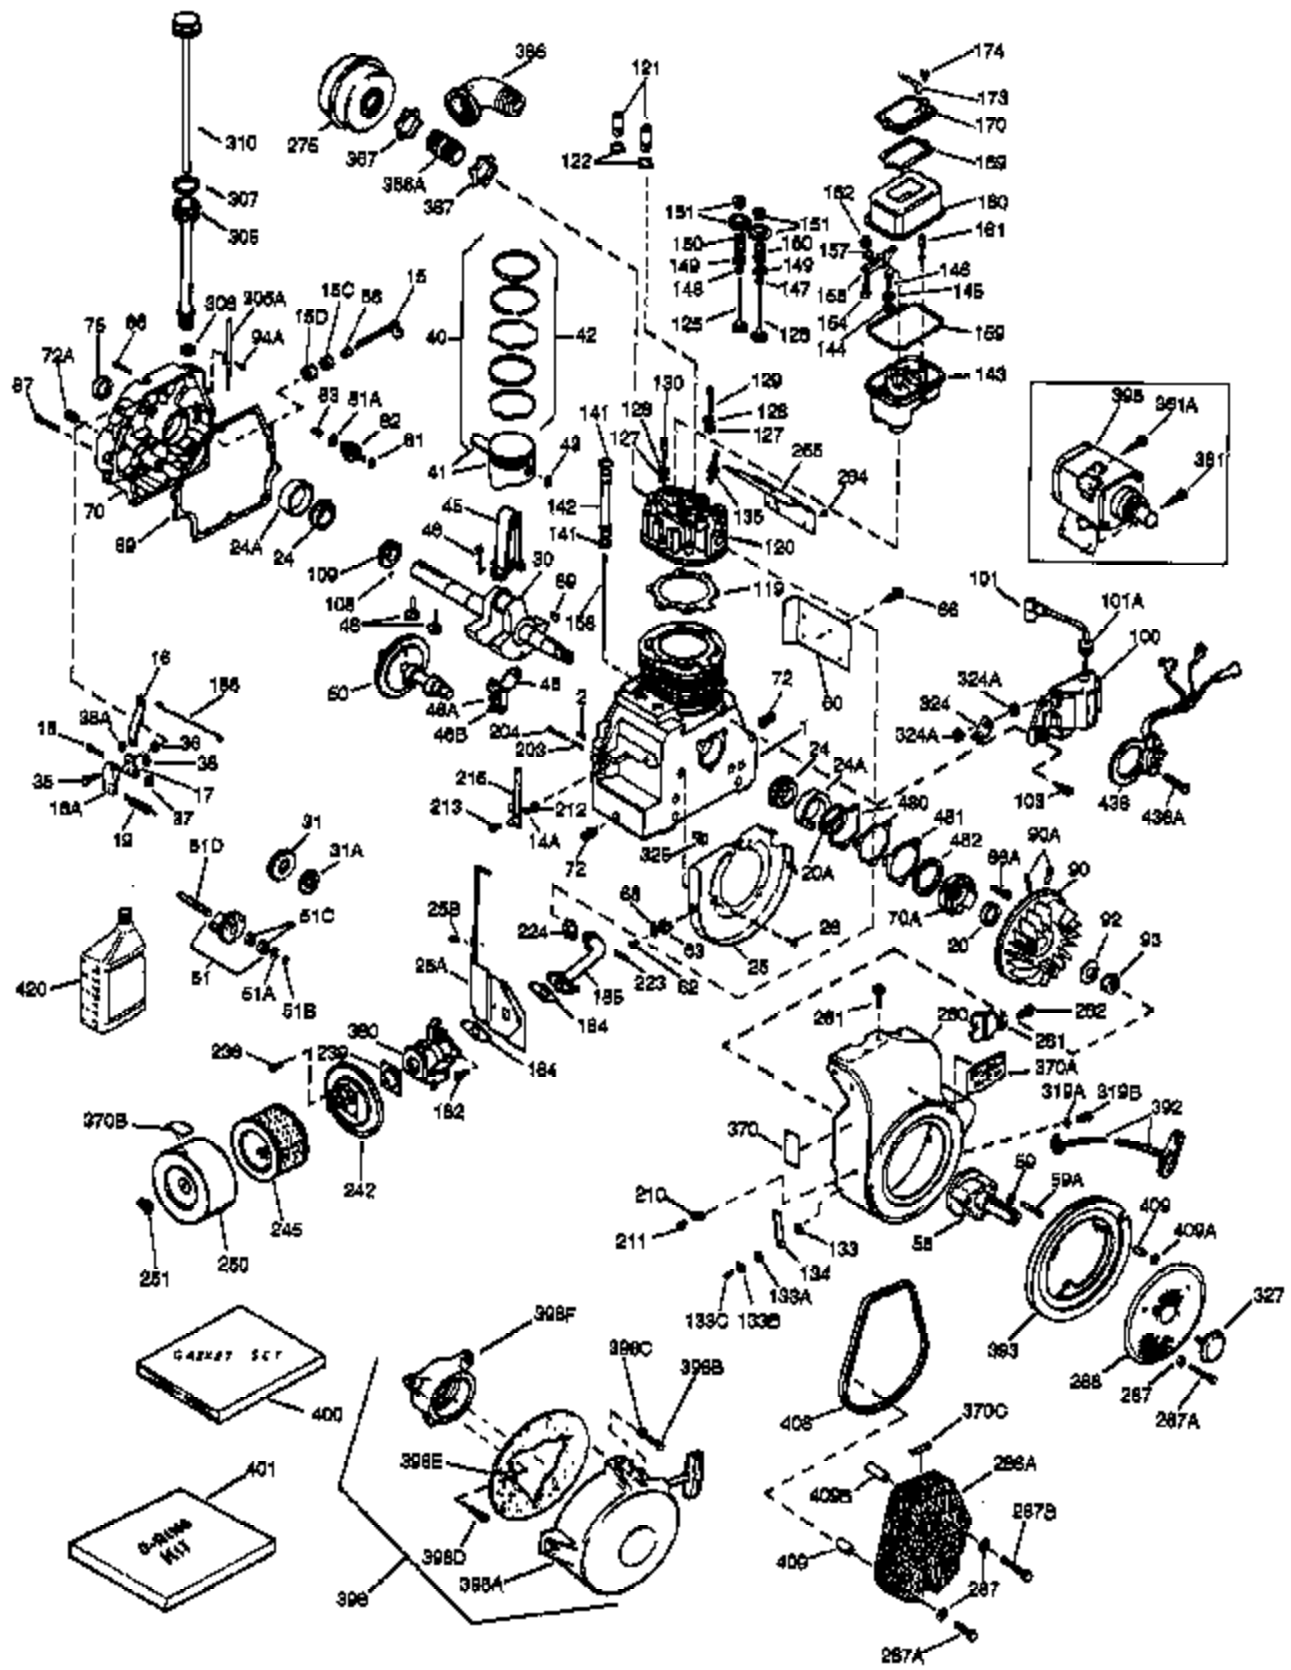

(Page 1 of 2)

IMAGE FILE: ENOH140.2

Ref #	Part Number	Qty	Description
1	33823A	1	Cylinder (Incl. 2, 20 & 72)
2	27652	2	Dowel Pin
14A	28558	1	Washer
15	32425	1	Governor Rod
16A	31965	1	Governor Spring Plate
16	31963	1	Governor Lever
17	31964	1	Governor Lever Clamp
18	650544	1	Screw, Torx T-25, 10-24 x 7/8"
19	31967	1	Extension Spring
20A	32599	1	* "O" Ring
20	31950	1	* Oil Seal
24A	31928	2	Bearing Cup
24	31932	2	Tapered Roller Bearing
25B	650738	1	Screw, 1/4-20 x 5/8"
25A	33477A	1	Air Baffle
25	32579	1	Blower Housing Baffle
26	650561	3	Screw, 1/4-20 x 5/8"
30	33397A	1	Crankshaft
35	30312	1	Screw, 10-32 x 1/2"
37	7975	1	Lock Nut, 10-24
38A	650518	1	Washer
38	29193	1	Retaining Ring
40	34508	1	Piston, Pin & Ring Set (Std.)
40	34509	1	Piston, Pin & Ring Set (.010" OS)
40	34510	1	Piston, Pin & Ring Set (.020" OS)
40	34850	1	Piston, Pin & Ring Set (.030" OS)
40	34523	1	Piston, Pin & Ring Set (.040" OS)
41	32001C	1	Piston & Pin Ass'y. (Std.) (Incl. 43)
41	32002B	1	Piston & Pin Ass'y. (.010" OS) (Incl. 43)
41	32003B	1	Piston & Pin Ass'y. (.020" OS) (Incl. 43)
41	32619B	1	Piston & Pin Ass'y. (.030" OS) (Incl. 43)
41	32620B	1	Piston & Pin Ass'y. (.040" OS) (Incl. 43)
42	32004	1	Ring Set (Std.)
42	32005	1	Ring Set (.010" OS)
42	32006	1	Ring Set (.020" OS)
42	32623	1	Ring Set (.030" OS)
42	32624	1	Ring Set (.040" OS)
43	31919	2	Piston Pin Retaining Ring
45	33093A	1	Connecting Rod Ass'y. (Incl.46 - 46B)
45	34383	1	Connecting Rod Ass'y.(.010" US)(Incl. 46-46B)
45	34384	1	Connecting Rod Ass'y.(.020" US)(Incl. 46-46B)
46A	26073	2	Washer
46	32077	2	Connecting Rod Bolt
46B	28264	2	Nut
48	33472	2	Valve Lifter
50	34752	1	Camshaft (MCR)
60	33479	1	Blower Housing Extension
69	31956B	1	* Cylinder Cover Gasket
70A	32577	1	Cylinder Cover (See Ref. #'s 480-482)
70	32685	1	Cylinder Cover (Incl. 15,38,72,75,88)
72	31927	2	Oil Drain Plug
75	31950	1	Oil Seal
81	30590A	1	Washer
81A	650745	1	Washer
82	34751	1	Governor Gear Ass'y.
83	35322	1	Governor Spool
86A	792028	3	Screw, 5/16-18 x 7/8"
86	650588	1	Screw, 1/4-20 x 2"