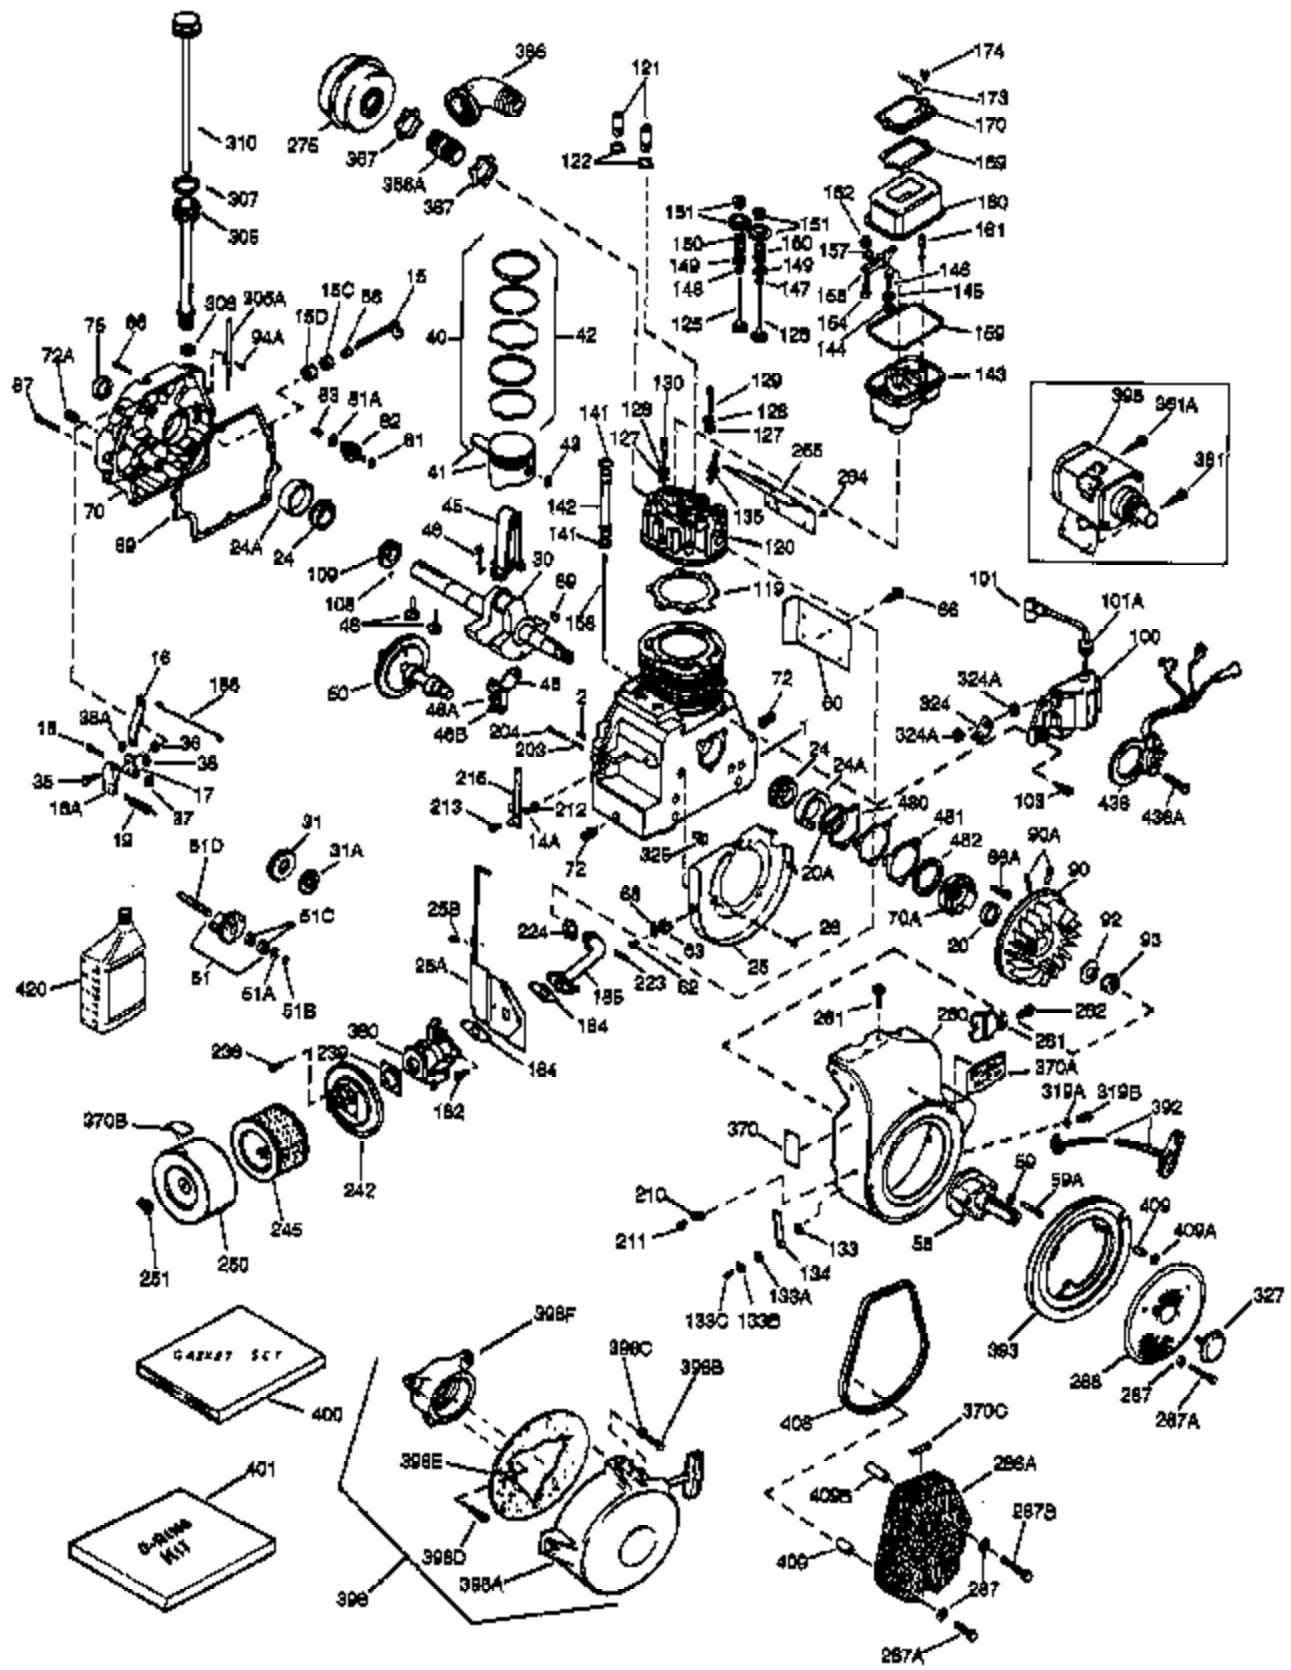

(Page 1 of 2)

IMAGE FILE: ENOH140.2

Ref #	Part Number	Qty	Description
1	33823A	1	Cylinder (Incl. 2, 20 & 72)
2	27652	2	Dowel Pin
14A	28558	1	Washer
15	32425	1	Governor Rod
16A	31965	1	Governor Spring Plate
16	31963	1	Governor Lever
17	31964	1	Governor Lever Clamp
18	650544	1	Screw, Torx T-25, 10-24 x 7/8"
19	31967	1	Extension Spring
20A	32599	1	* "O" Ring
20	31950	1	* Oil Seal
24	31932	2	Tapered Roller Bearing
24A	31928	2	Bearing Cup
25B	650738	1	Screw, 1/4-20 x 5/8"
25A	33477A	1	Air Baffle
25	32579	1	Blower Housing Baffle
26	650561	3	Screw, 1/4-20 x 5/8"
30	33397A	1	Crankshaft
35	30312	1	Screw, 10-32 x 1/2"
37	7975	1	Lock Nut, 10-24
38A	650518	1	Washer
38	29193	1	Retaining Ring
40	34508	1	Piston, Pin & Ring Set (Std.)
40	34509	1	Piston, Pin & Ring Set (.010" OS)
40	34510	1	Piston, Pin & Ring Set (.020" OS)
41	32001C	1	Piston & Pin Ass'y. (Std.) (Incl. 43)
41	32002B	1	Piston & Pin Ass'y. (.010" OS) (Incl. 43)
41	32003B	1	Piston & Pin Ass'y. (.020" OS) (Incl. 43)
42	32004	1	Ring Set (Std.)
42	32005	1	Ring Set (.010" OS)
42	32006	1	Ring Set (.020" OS)
43	31919	2	Piston Pin Retaining Ring
45	33093A	1	Connecting Rod Ass'y. (Incl.46 - 46B)
45	34383	1	Connecting Rod Ass'y.(.010" US)(Incl. 46-46B)
45	34384	1	Connecting Rod Ass'y.(.020" US)(Incl. 46-46B)
46A	26073	2	Washer
46B	28264	2	Nut
46	32077	2	Connecting Rod Bolt
48	33472	2	Valve Lifter
50	34752	1	Camshaft (MCR)
60	33479	1	Blower Housing Extension
69	31956B	1	* Cylinder Cover Gasket
70	32685	1	Cylinder Cover (Incl. 15,38,72,75,88)
70A	32577	1	Cylinder Cover (See Ref. #'s 480-482)
72	31927	2	Oil Drain Plug
75	31950	1	Oil Seal
81	30590A	1	Washer
81A	650745	1	Washer
82	34751	1	Governor Gear Ass'y.
83	35322	1	Governor Spool
86	650588	1	Screw, 1/4-20 x 2"
86A	792028	3	Screw, 5/16-18 x 7/8"
87	650451	8	Screw, 1/4-20 x 1"
88	32426	1	Spacer
89	650592	1	Flywheel Key
90	610909	1	Flywheel (W/Ring Gear)(Incl. 90A)
90A	730201	1	Trigger Pin Kit
92	650666	1	Washer