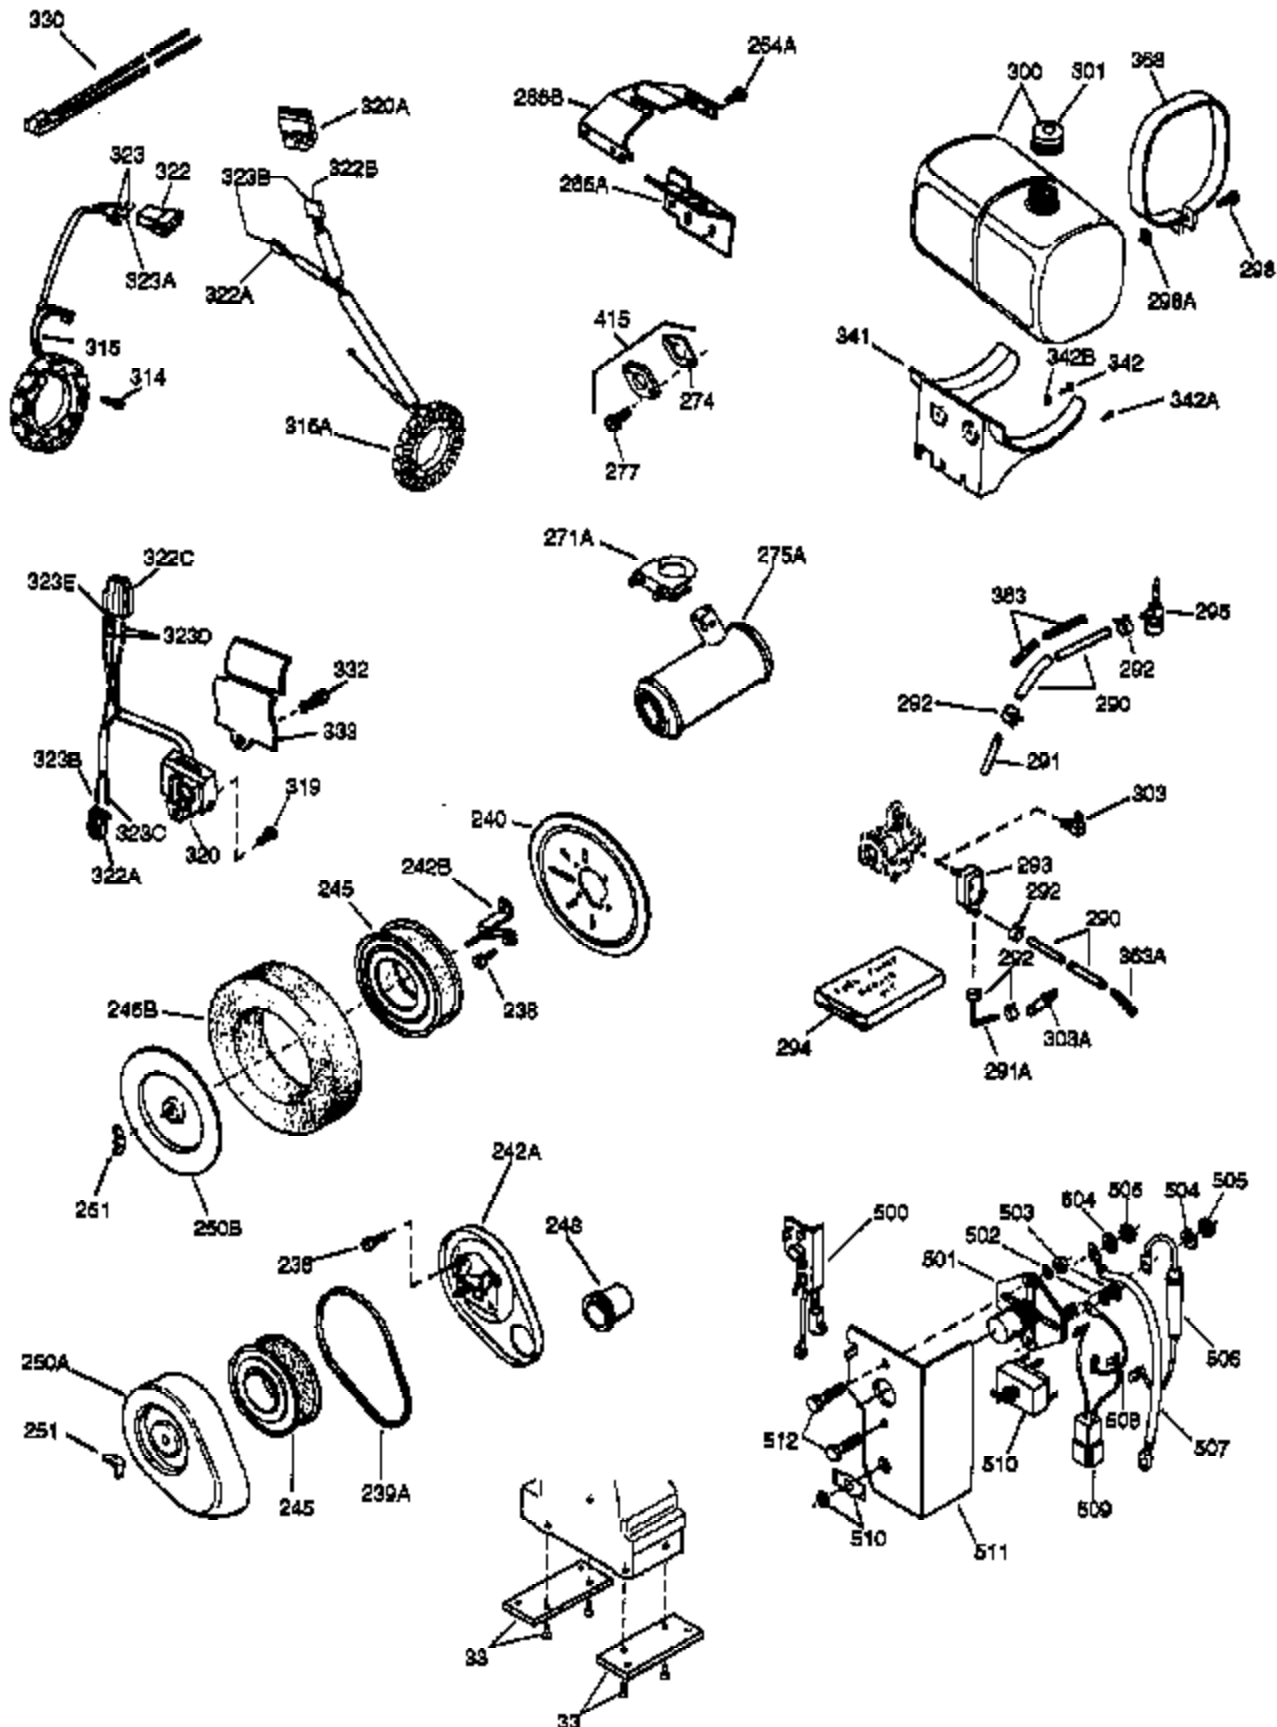

(Page 2 of 2)

IMAGE FILE: ENOH140.2

Ref #	Part Number	Qty	Description
238	650399	4	Screw, 10-32 x 5/8"
245	32008	1	Air Cleaner Filter
251	650513	1	Wing Nut, 1/4-20
261A	650751	1	Screw, 1/4-20 x 7/16"
269	33515A	1	* Exhaust Gasket
290	29774	1	Fuel Line (6.00")
291	30962	1	Fuel Line
291A	29774	1	Fuel Line
292	26460	4	Fuel Line Clamp
293	35807	1	Pulse Pump
294	35791	1	Pulse Pump Repair Kit
295	29683	1	Fuel Shut-Off Valve
298A	650456	1	Lock Nut, 1/4-20
298	650488	1	Screw, 1/4-20 x 1-1/4"
300	33979	1	Fuel Tank (Incl. 301)
301	33032	1	Fuel Cap
303	29634	2	Fuel Fitting
314	650521	2	Screw, 10-32 x 1-1/8"
315	610902	1	Alternator Coil (20 Amp) (Incl.322B,3 23,323E)
319	30063	1	Screw, Torx T-30, 1/4-20 x 1/2"
320	610996	1	Regulator (20 Amp) (Incl.322A,C, 323A ,B,C,D)
322A	610990	1	Connector Body
322B	610903	1	Connector Body
322C	610921	1	Connector Body
323D	610992	1	Terminal
323E	610904	1	Terminal
323A	610991	2	Terminal
323B	610922	1	Terminal
323	610905	2	Terminal
323C	610989	1	Terminal
341	33978	1	Fuel Tank Bracket
342A	650785	2	Screw, 5/16-18 x 5/8"
342B	650787	2	Belleville Washer
342	650786	2	Screw, 1/4-20 x 5/8"
355	590452	1	Starter Handle
368	33980	1	Fuel Tank Strap
500	730198	1	Switch Ass'y.
501	34616	1	Starter Switch
502	27513	2	Lock Washer
503	650864	2	Nut, 1/4-20
504	8274	2	Lock Washer
505	650586	2	Nut, 5/16-24
506	34620	1	Wire & Fuse
507	34618	1	Starter Wire
508	34619	1	Ground Wire
509	34617	1	Adapter Cord
510	34615	1	Toggle Switch
511	34614	1	Starter Button Bracket
512	792026	2	Screw, 1/4-20 x 7/8"