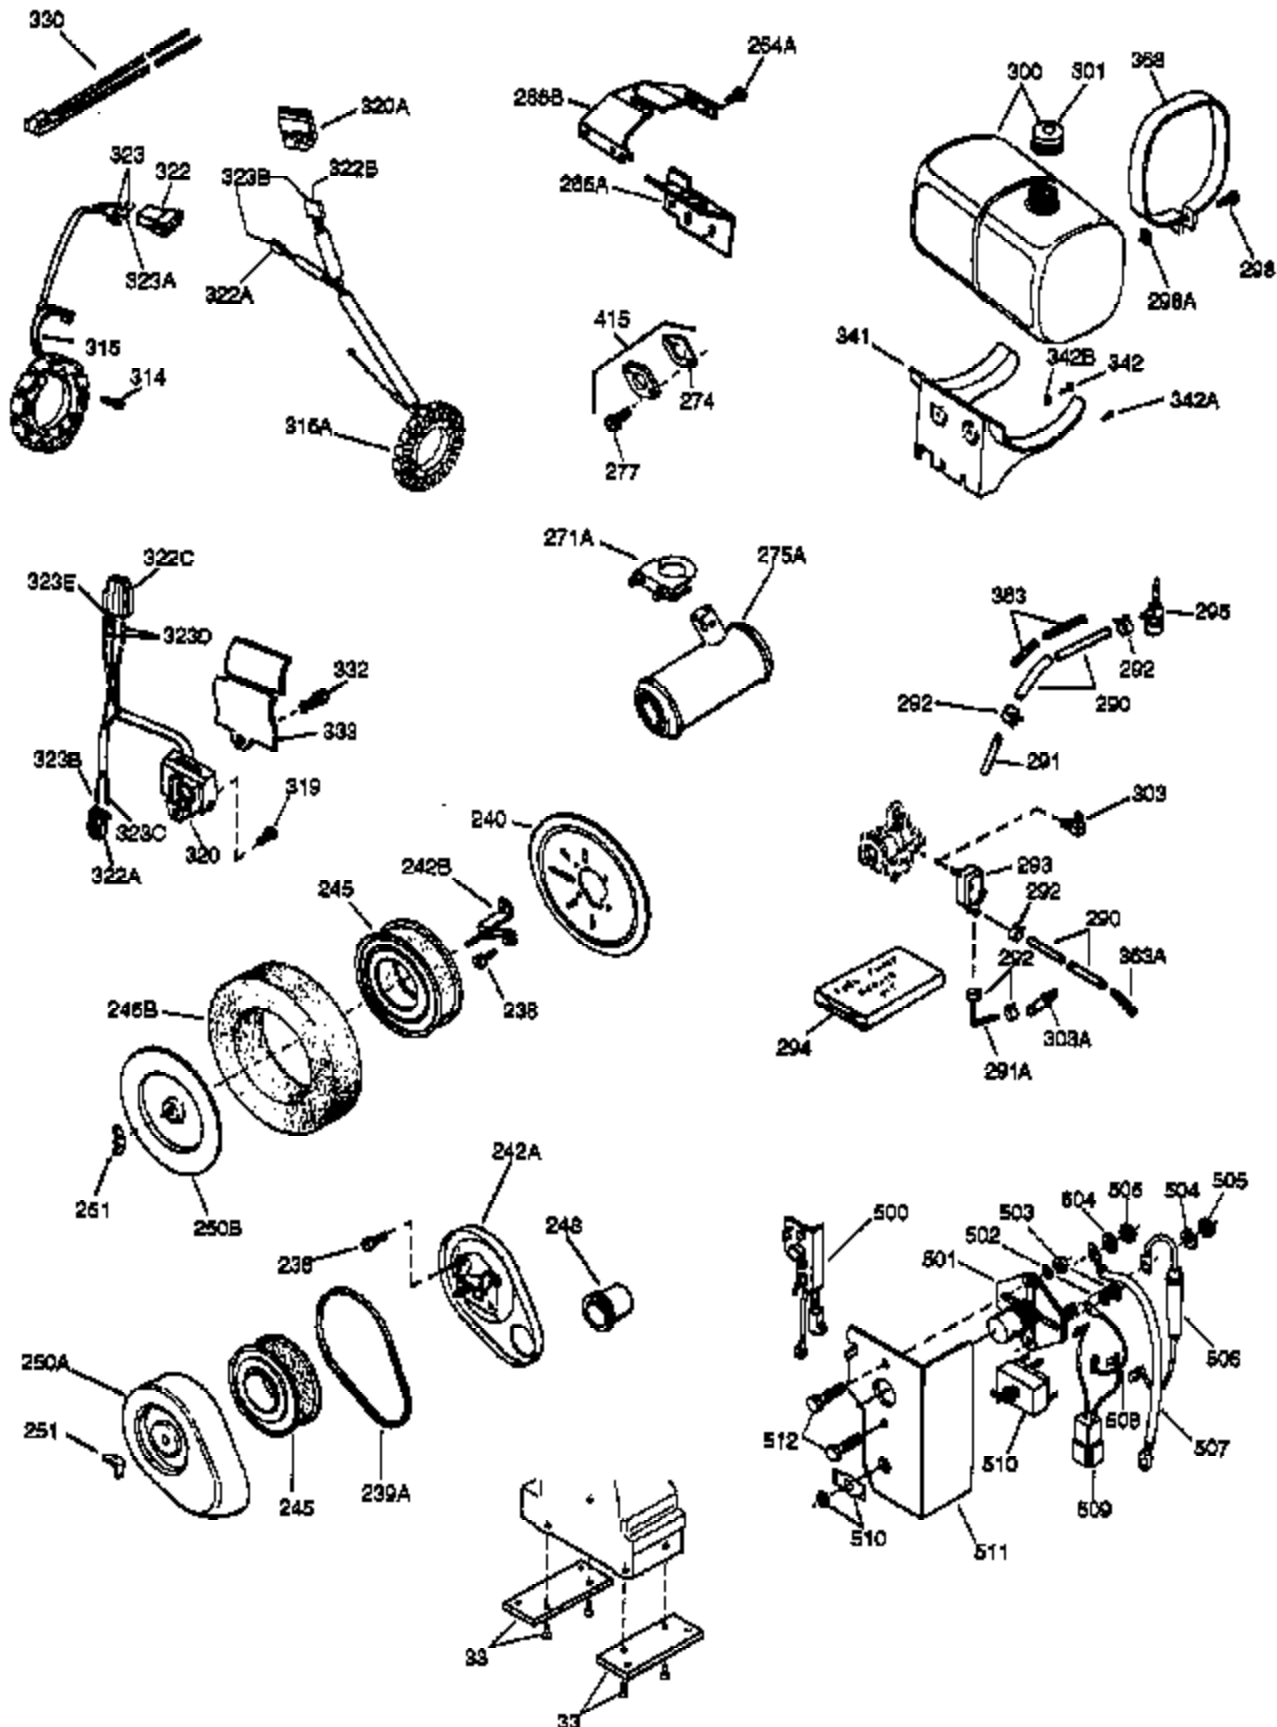

(Page 2 of 2)

IMAGE FILE: ENOH140.2

Ref #	Part Number	Qty	Description
238	650399	4	Screw, 10-32 x 5/8"
245	32008	1	Air Cleaner Filter
251	650513	1	Wing Nut, 1/4-20
261A	650751	1	Screw, 1/4-20 x 7/16"
269	33515A	1	* Exhaust Gasket
290	29774	1	Fuel Line (6.00")
291A	29774	1	Fuel Line
291	30962	1	Fuel Line
292	26460	4	Fuel Line Clamp
293	35807	1	Pulse Pump
294	35791	1	Pulse Pump Repair Kit
295	29683	1	Fuel Shut-Off Valve
298	650488	2	Screw, 1/4-20 x 1-1/4"
298A	650456	1	Lock Nut, 1/4-20
300	33979	1	Fuel Tank (Incl. 301)
301	33032	1	Fuel Cap
303	29634	2	Fuel Fitting
314	650521	2	Screw, 10-32 x 1-1/8"
315	611214	1	Alternator Coil (20 Amp) (Incl.322,32 2A,323)
319	651026	1	Screw, 1/4-20 x 1/2"
320	611215	1	Regulator (20 Amp)
322	610824	1	Connector Body
322A	610921	1	Connector Body
323	610922	5	Terminal
341	33978	1	Fuel Tank Bracket
342B	650787	2	Belleville Washer
342	650786	2	Screw, 1/4-20 x 5/8"
342A	650785	2	Screw, 5/16-18 x 5/8"
355	590701	1	Starter Handle
368	33980	1	Fuel Tank Strap
500	730198	1	Switch Ass'y.
501	34616	1	Starter Switch
502	27513	2	Lock Washer
503	650864	2	Nut, 1/4-20
504	8274	2	Lock Washer
505	650586	2	Nut, 5/16-24
506	34620	1	Wire & Fuse
507	34618	1	Starter Wire
508	34619	1	Ground Wire
509	34617	1	Adapter Cord
510	34615	1	Toggle Switch
511	34614	1	Starter Button Bracket
512	792026	2	Screw, 1/4-20 x 7/8"