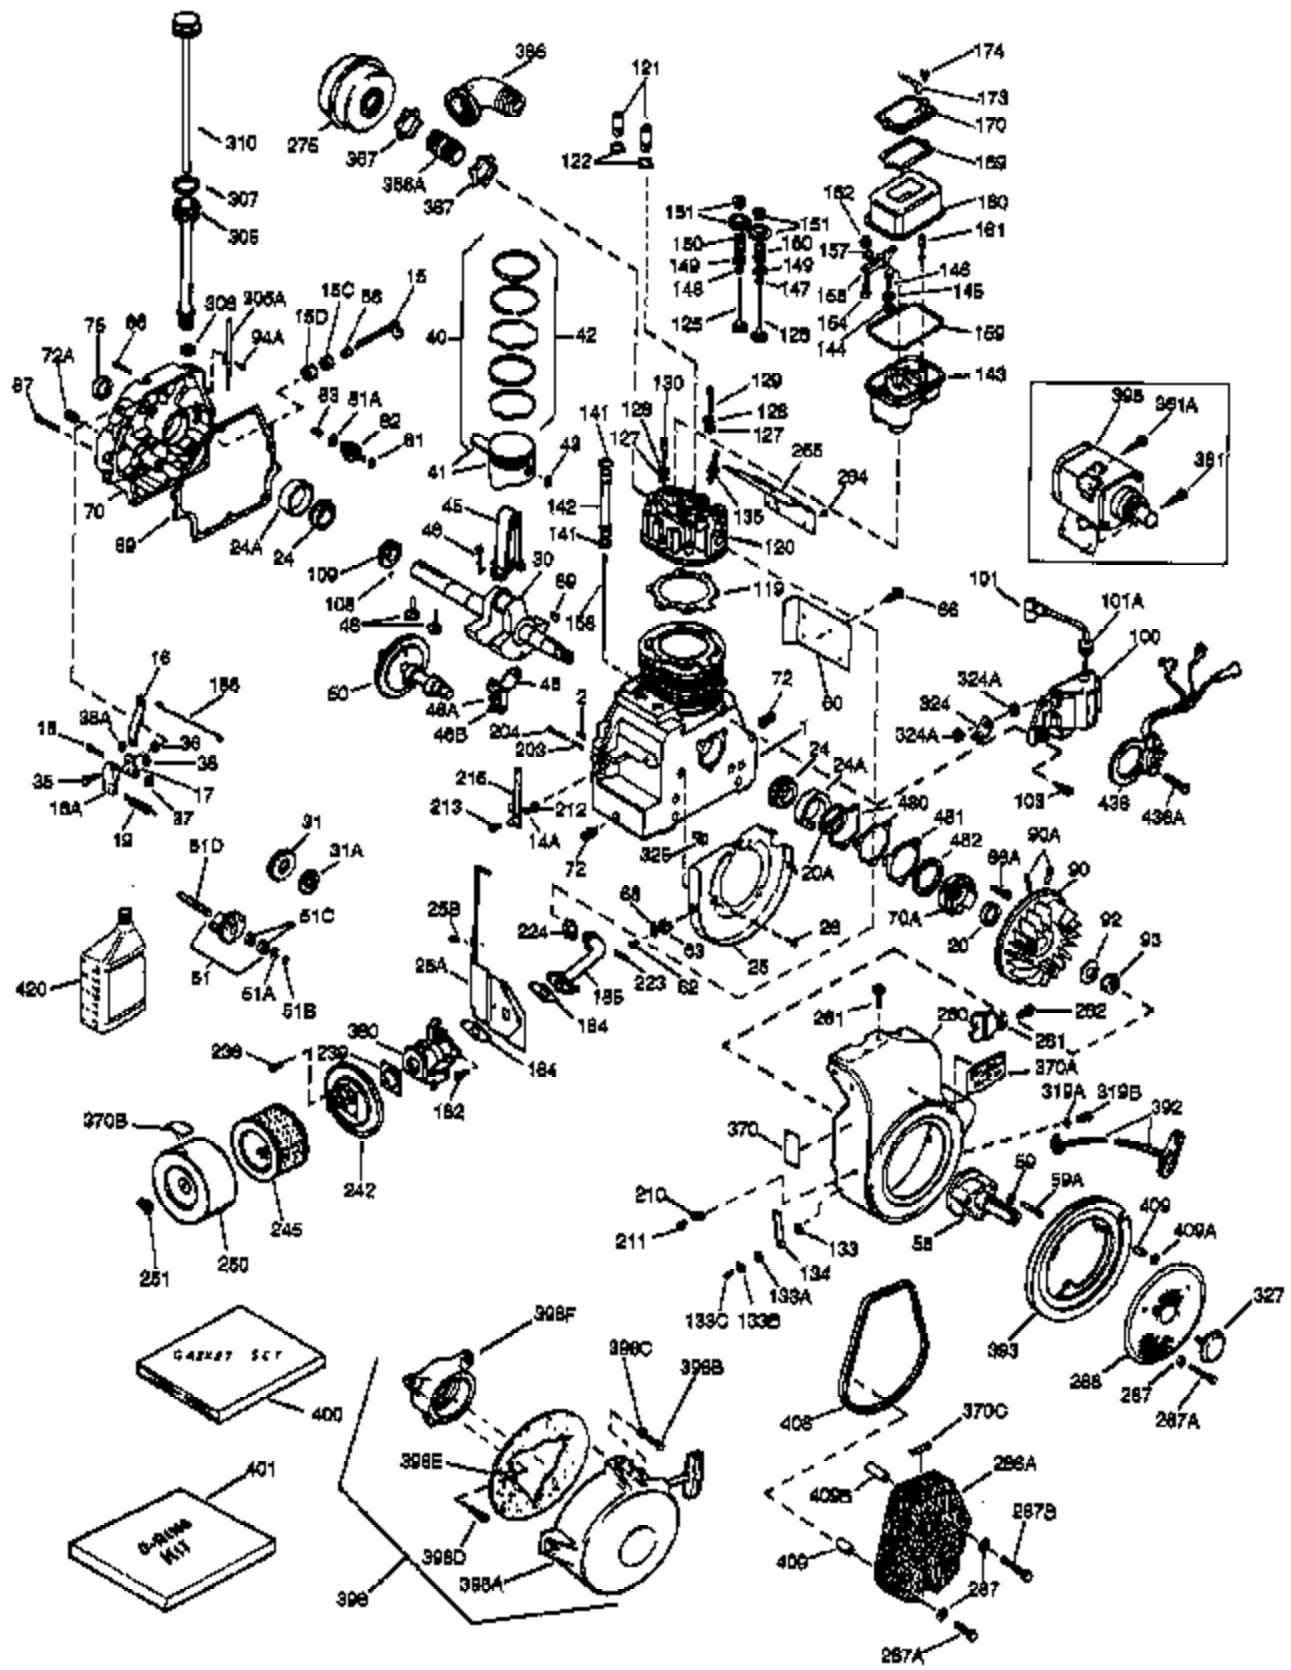

(Page 1 of 2)

IMAGE FILE: ENOH140.2

Ref #	Part Number	Qty	Description
	1 33823A	1	Cylinder (Incl. 2, 20 & 72)
	2 27652	2	Dowel Pin
	14A 28558	1	Washer
	15 32425	1	Governor Rod
	16A 31965	1	Governor Spring Plate
	16 31963	1	Governor Lever
	17 31964	1	Governor Lever Clamp
	18 650544	1	Screw, Torx T-25, 10-24 x 7/8"
	19 31967	1	Extension Spring
	20A 32599	1	* "O" Ring
	20 31950	1	* Oil Seal
	24A 31928	2	Bearing Cup
	24 31932	2	Tapered Roller Bearing
	25B 650738	1	Screw, 1/4-20 x 5/8"
	25A 33477A	1	Air Baffle
	25 32579	1	Blower Housing Baffle
	26 650561	3	Screw, 1/4-20 x 5/8"
	30 33397A	1	Crankshaft
	35 30312	1	Screw, 10-32 x 1/2"
	37 7975	1	Lock Nut, 10-24
	38A 650518	1	Washer
	38 29193	1	Retaining Ring
	40 34508	1	Piston, Pin & Ring Set (Std.)
	40 34509	1	Piston, Pin & Ring Set (.010" OS)
	40 34510	1	Piston, Pin & Ring Set (.020" OS)
	41 32001C	1	Piston & Pin Ass'y. (Std.) (Incl. 43)
	41 32002B	1	Piston & Pin Ass'y. (.010" OS) (Incl. 43)
	41 32003B	1	Piston & Pin Ass'y. (.020" OS) (Incl. 43)
	42 32004	1	Ring Set (Std.)
	42 32005	1	Ring Set (.010" OS)
	42 32006	1	Ring Set (.020" OS)
	43 31919	2	Piston Pin Retaining Ring
	45 33093A	1	Connecting Rod Ass'y. (Incl.46 - 46B)
	45 34383	1	Connecting Rod Ass'y.(.010" US)(Incl. 46-46B)
	45 34384	1	Connecting Rod Ass'y.(.020" US)(Incl. 46-46B)
	46A 26073	2	Washer
	46 32077	2	Connecting Rod Bolt
	46B 28264	2	Nut
	48 33472	2	Valve Lifter
	50 34752	1	Camshaft (MCR)
	60 33479	1	Blower Housing Extension
	69 31956B	1	* Cylinder Cover Gasket
	70A 32577	1	Cylinder Cover (See Ref. #'s 480-482)
	70 32685	1	Cylinder Cover (Incl. 15,38,72,75,88)
	72 31927	2	Oil Drain Plug
	72A 28534	1	Oil Drain Plug
	75 31950	1	Oil Seal
	81 30590A	1	Washer
	81A 650745	1	Washer
	82 34751	1	Governor Gear Ass'y.
	83 35322	1	Governor Spool
	86 650588	1	Screw, 1/4-20 x 2"
	86A 792028	3	Screw, 5/16-18 x 7/8"
	87 650451	8	Screw, 1/4-20 x 1"
	88 32426	1	Spacer
	89 650592	1	Flywheel Key
	90 610909	1	Flywheel (W/Ring Gear)(Incl. 90A)
	90A 730201	1	Trigger Pin Kit