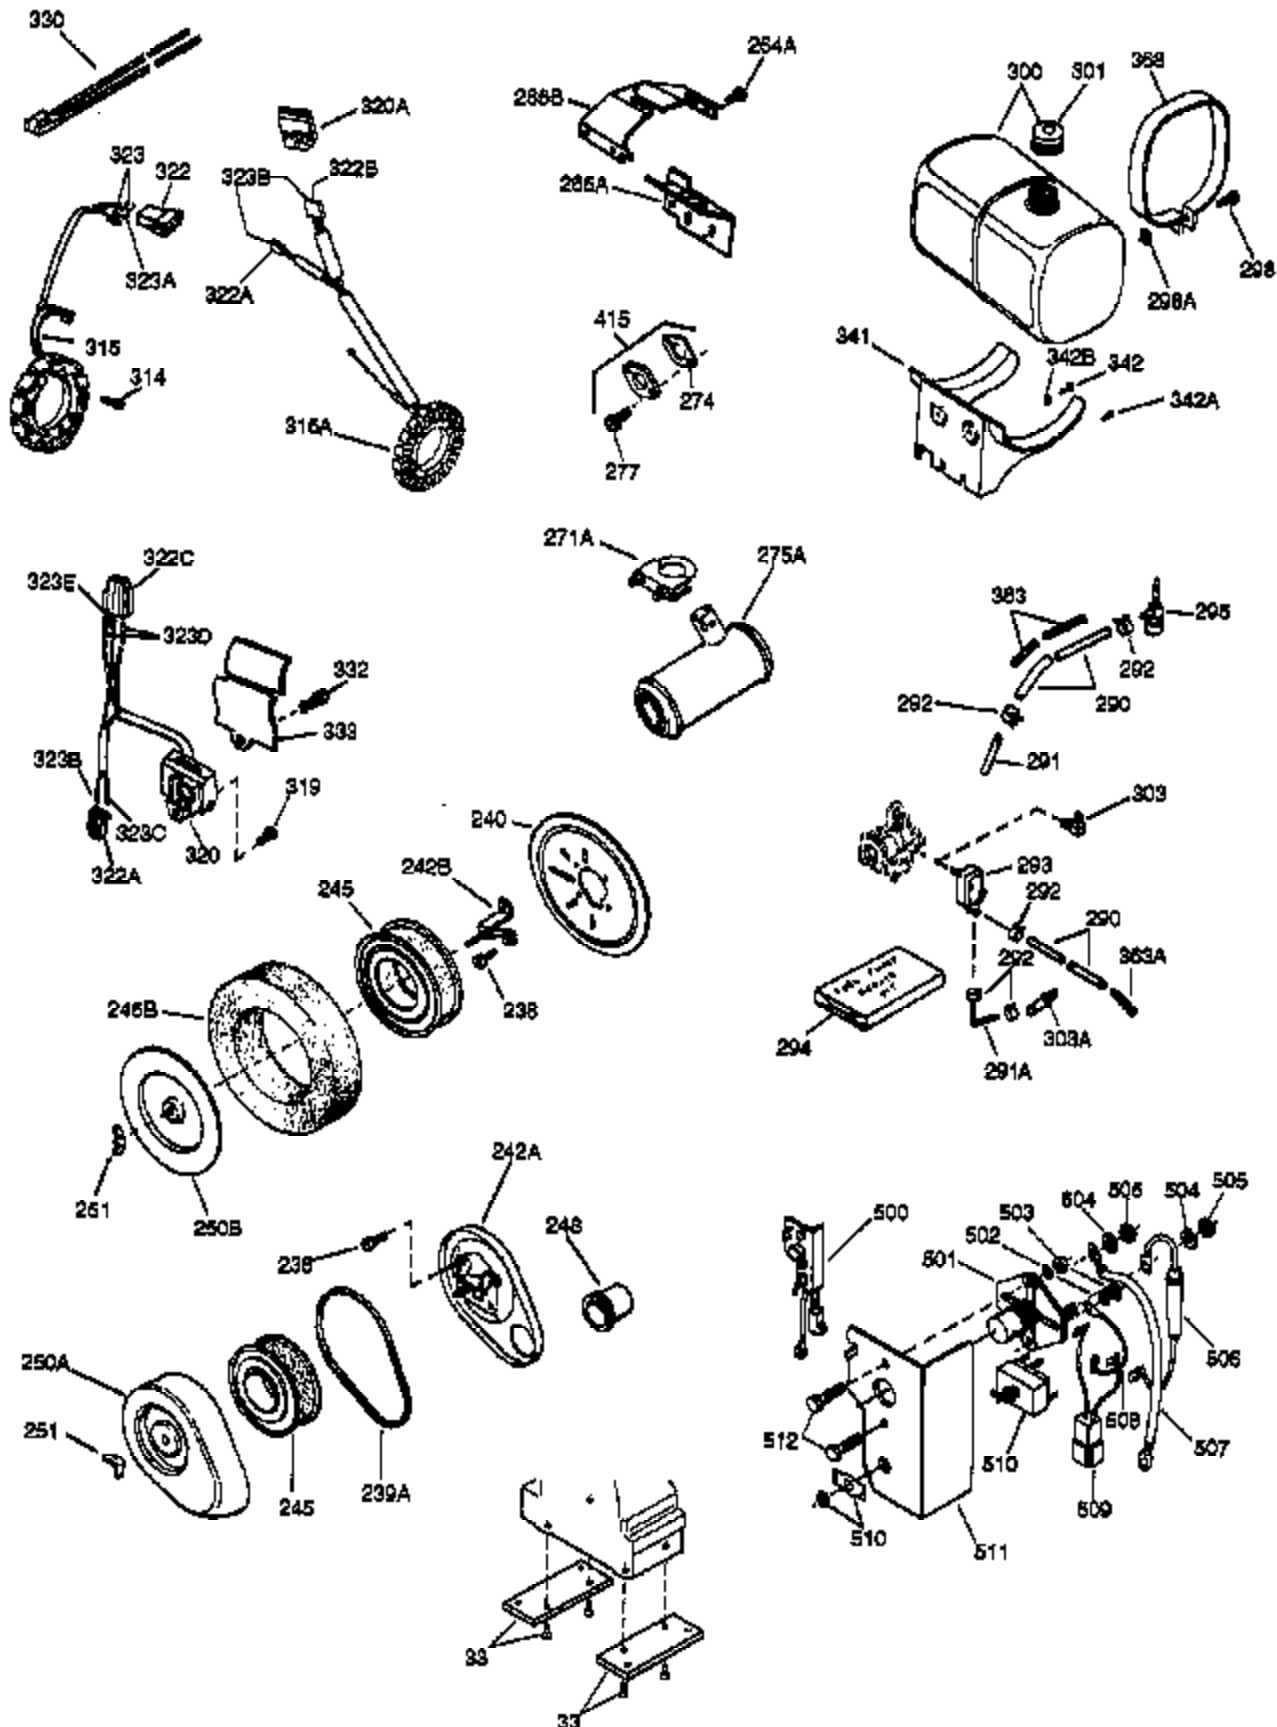

(Page 2 of 2)

IMAGE FILE: ENOH140.2

Ref #	Part Number	Qty	Description
238	650399	4	Screw, 10-32 x 5/8"
245	32008	1	Air Cleaner Filter
251	650513	1	Wing Nut, 1/4-20
261A	650751	1	Screw, 1/4-20 x 7/16"
269	33515A	1	* Exhaust Gasket
290	30962	1	Fuel Line
291	29774	1	Fuel Line (2.88)
292	26460	4	Fuel Line Clamp
293	33715	1	Impulse Fuel Pump (Incl. 294)
294	33010	1	Impulse Fuel Pump Repair Kit
295	29683	1	Fuel Shut-Off Valve
298	650488	1	Screw, 1/4-20 x 1-1/4"
298A	650456	1	Lock Nut, 1/4-20
300	33979	1	Fuel Tank (Incl. 301)
301	33032	1	Fuel Cap
303	29634	1	Fuel Line Fitting
341	33978	1	Fuel Tank Bracket
342A	650785	2	Screw, 5/16-18 x 5/8"
342B	650787	2	Belleville Washer
342	650786	2	Screw, 1/4-20 x 5/8"
355	590452	1	Starter Handle
363A	34148	1	Fuel Line Spring
368	33980	2	Fuel Tank Strap