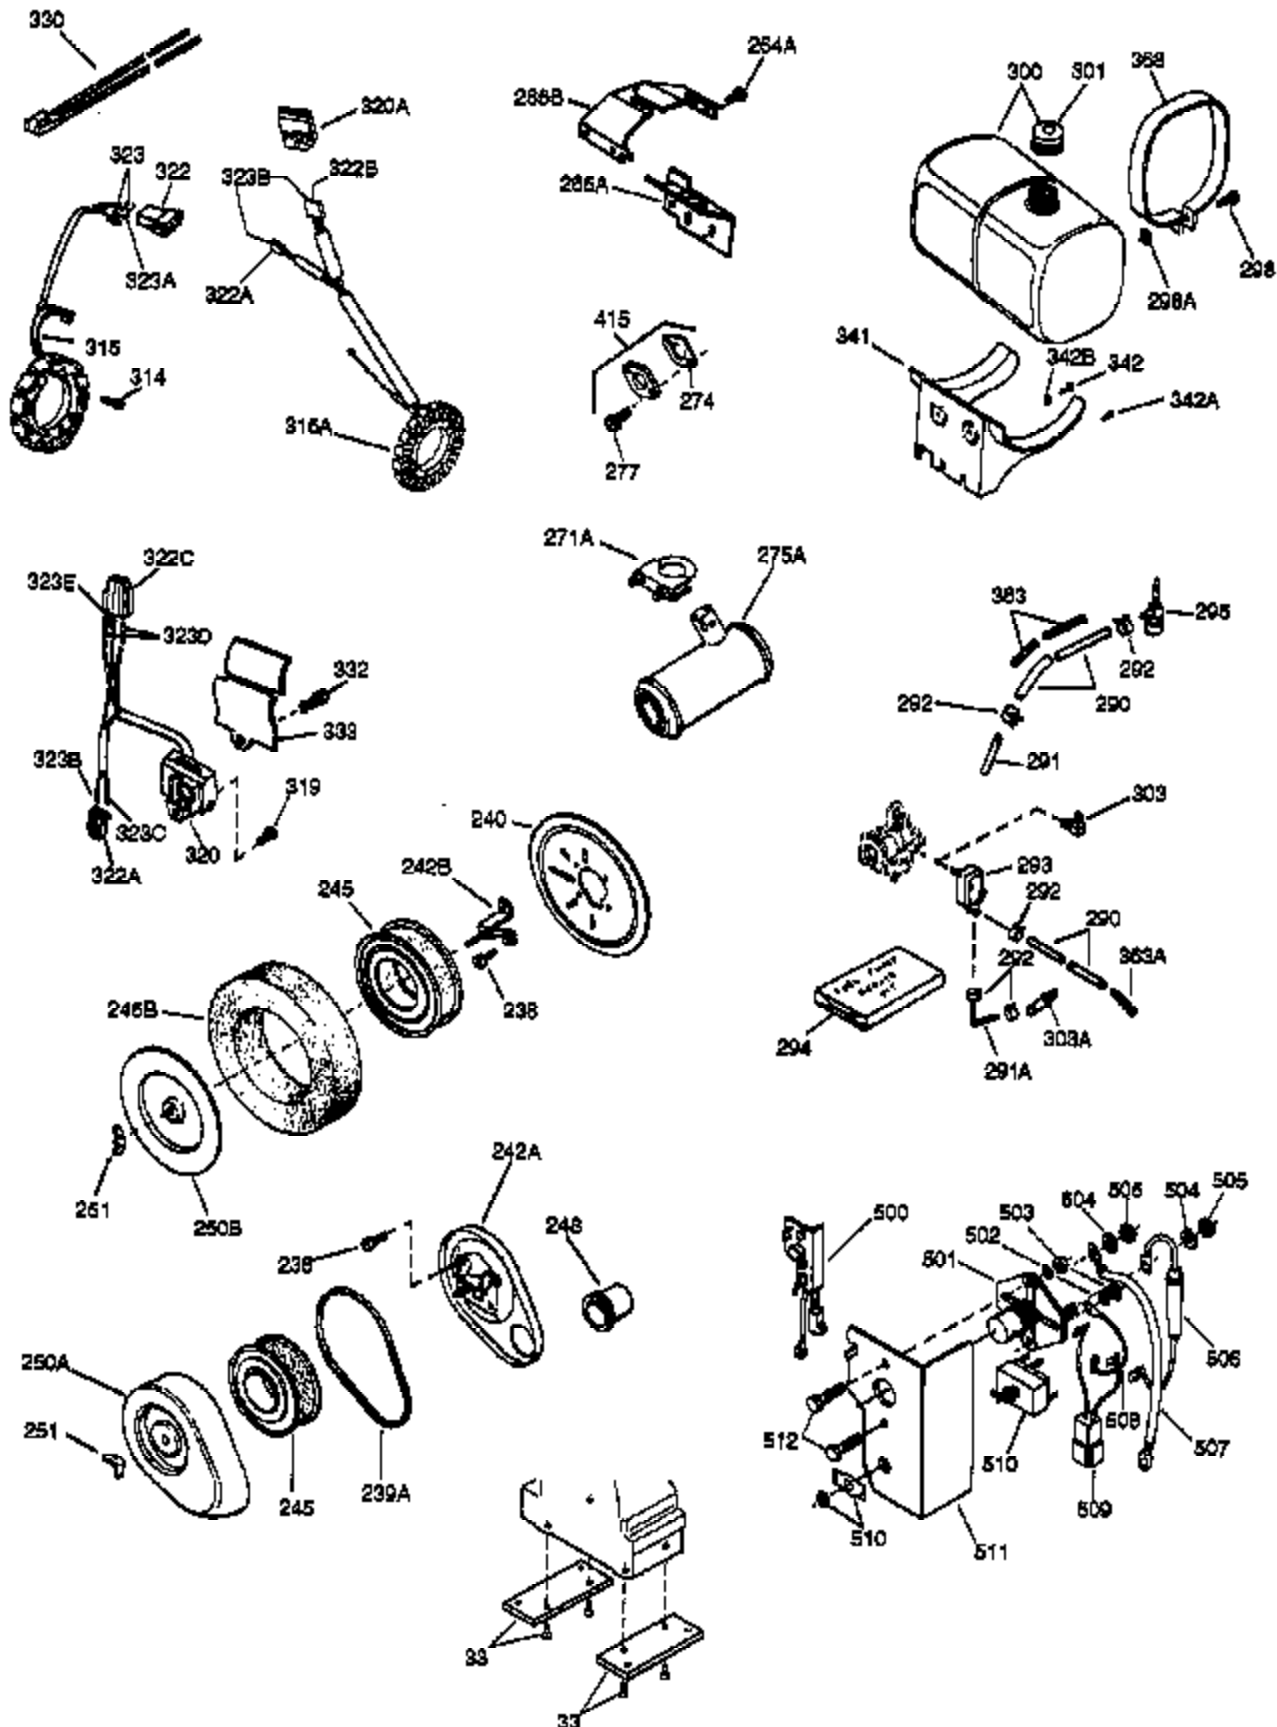

(Page 2 of 2)

IMAGE FILE: ENOH140.2

Ref #	Part Number	Qty	Description
239A	34197	1	Air Cleaner Gasket
245	32008	1	Air Cleaner Filter
248	34194A	1	Air Cleaner Tube
251	650513	1	Wing Nut, 1/4-20
261A	650751	1	Screw, 1/4-20 x 7/16"
269	33515A	1	* Exhaust Gasket
290	30962	1	Fuel Line
291	29774	1	Fuel Line
292	26460	4	Fuel Line Clamp
293	33715	1	Impulse Fuel Pump (Incl. 294)
294	33010	1	Impulse Fuel Pump Repair Kit
295	29683	1	Fuel Shut-Off Valve
298A	650456	1	Lock Nut, 1/4-20
298	650488	1	Screw, 1/4-20 x 1-1/4"
300	33979	1	Fuel Tank (Incl. 301)
301	33032	1	Fuel Cap
303	29634	1	Fuel Line Fitting
332	650736	1	Screw, 10-16 x 3/8"
333	34276	1	Cover Plate
341	33978	1	Fuel Tank Bracket
342B	650787	2	Belleville Washer
342A	650785	2	Screw, 5/16-18 x 5/8"
342	650786	2	Screw, 1/4-20 x 5/8"
355	590452	1	Starter Handle
363A	34148	1	Fuel Line Spring
363A	34148	1	Fuel Line Spring
368	33980	2	Fuel Tank Strap