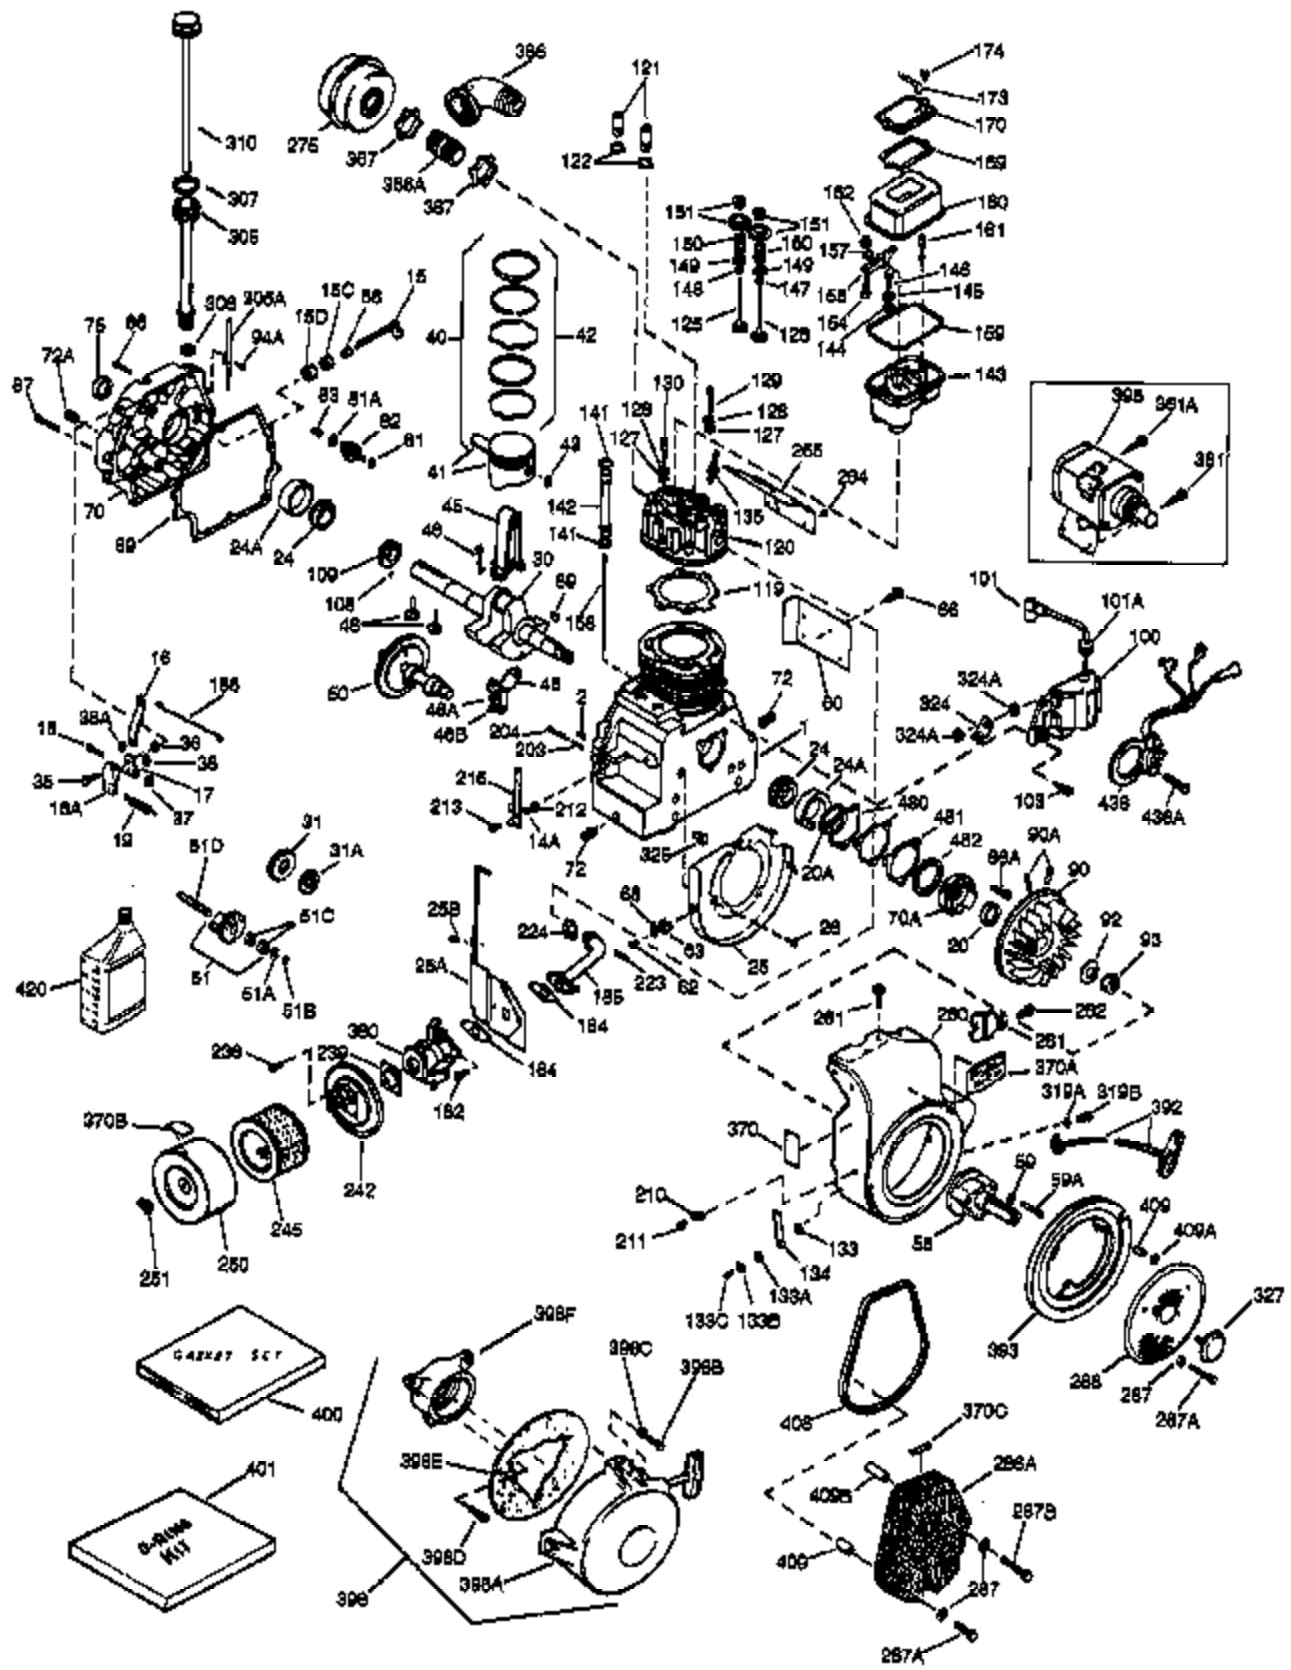

(Page 1 of 2)

IMAGE FILE: ENOH140.2