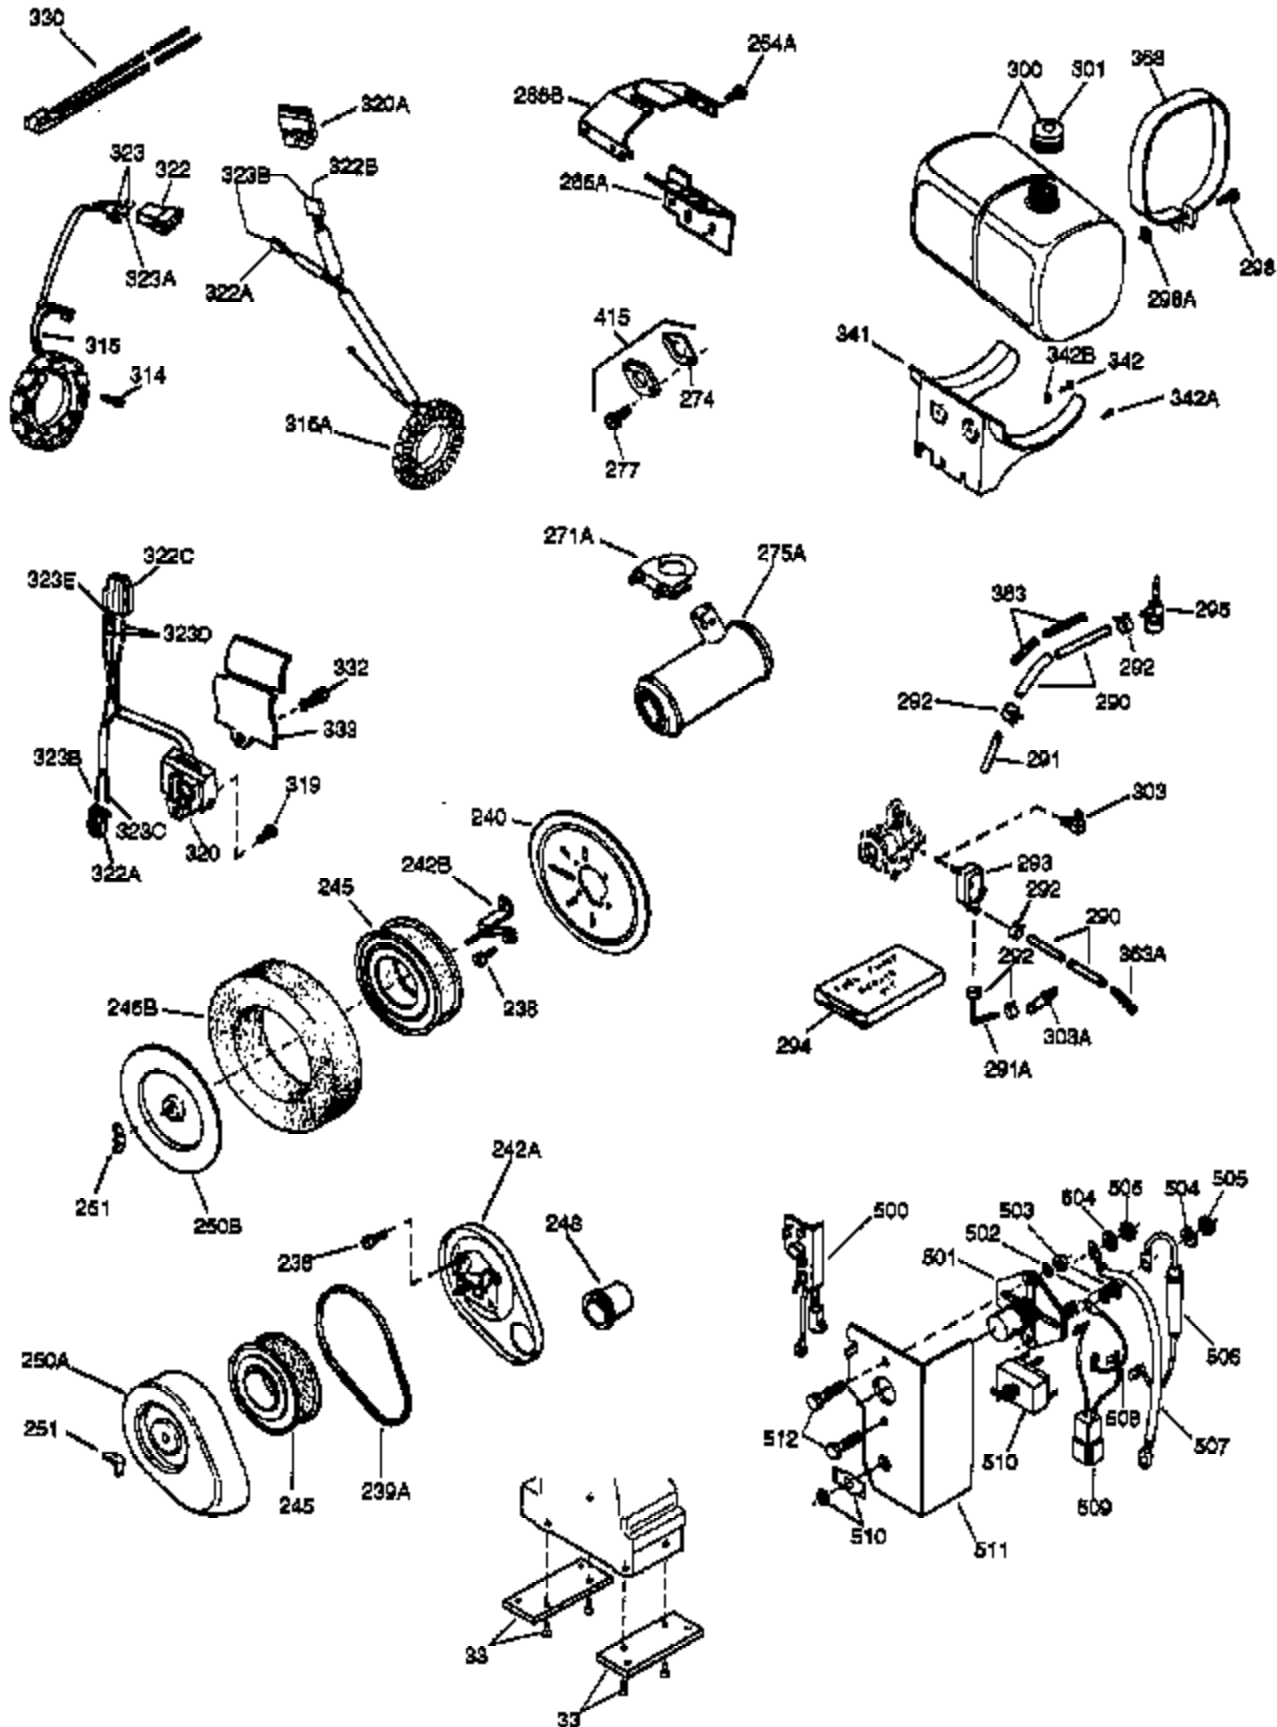

(Page 2 of 2)

IMAGE FILE: ENOH140.2

Ref #	Part Number	Qty	Description
239A	34197	1	Air Cleaner Gasket
245	32008	1	Air Cleaner Filter
248	34194A	1	Air Cleaner Tube
251	650513	1	Wing Nut, 1/4-20
261A	650751	1	Screw, 1/4-20 x 7/16"
265B	34284	1	Cylinder Head Cover
265A	34283	1	Cylinder Head Cover
269	33515A	1	* Exhaust Gasket
290	30962	1	Fuel Line
291	29774	1	Fuel Line
292	26460	4	Fuel Line Clamp
293	33715	1	Impulse Fuel Pump (Incl. 294)
294	33010	1	Impulse Fuel Pump Repair Kit
295	29683	1	Fuel Shut-Off Valve
298A	650456	1	Lock Nut, 1/4-20
298	650488	1	Screw, 1/4-20 x 1-1/4"
300	33979	1	Fuel Tank (Incl. 301)
301	33032	1	Fuel Cap
303	29634	1	Fuel Line Fitting
332	650736	1	Screw, 10-16 x 3/8"
333	34276	1	Cover Plate
341	33978	1	Fuel Tank Bracket
342B	650787	2	Belleville Washer
342A	650785	2	Screw, 5/16-18 x 5/8"
342	650786	2	Screw, 1/4-20 x 5/8"
355	590452	1	Starter Handle
363	34148	1	Fuel Line Spring
363A	34148	1	Fuel Line Spring
368	33980	2	Fuel Tank Strap