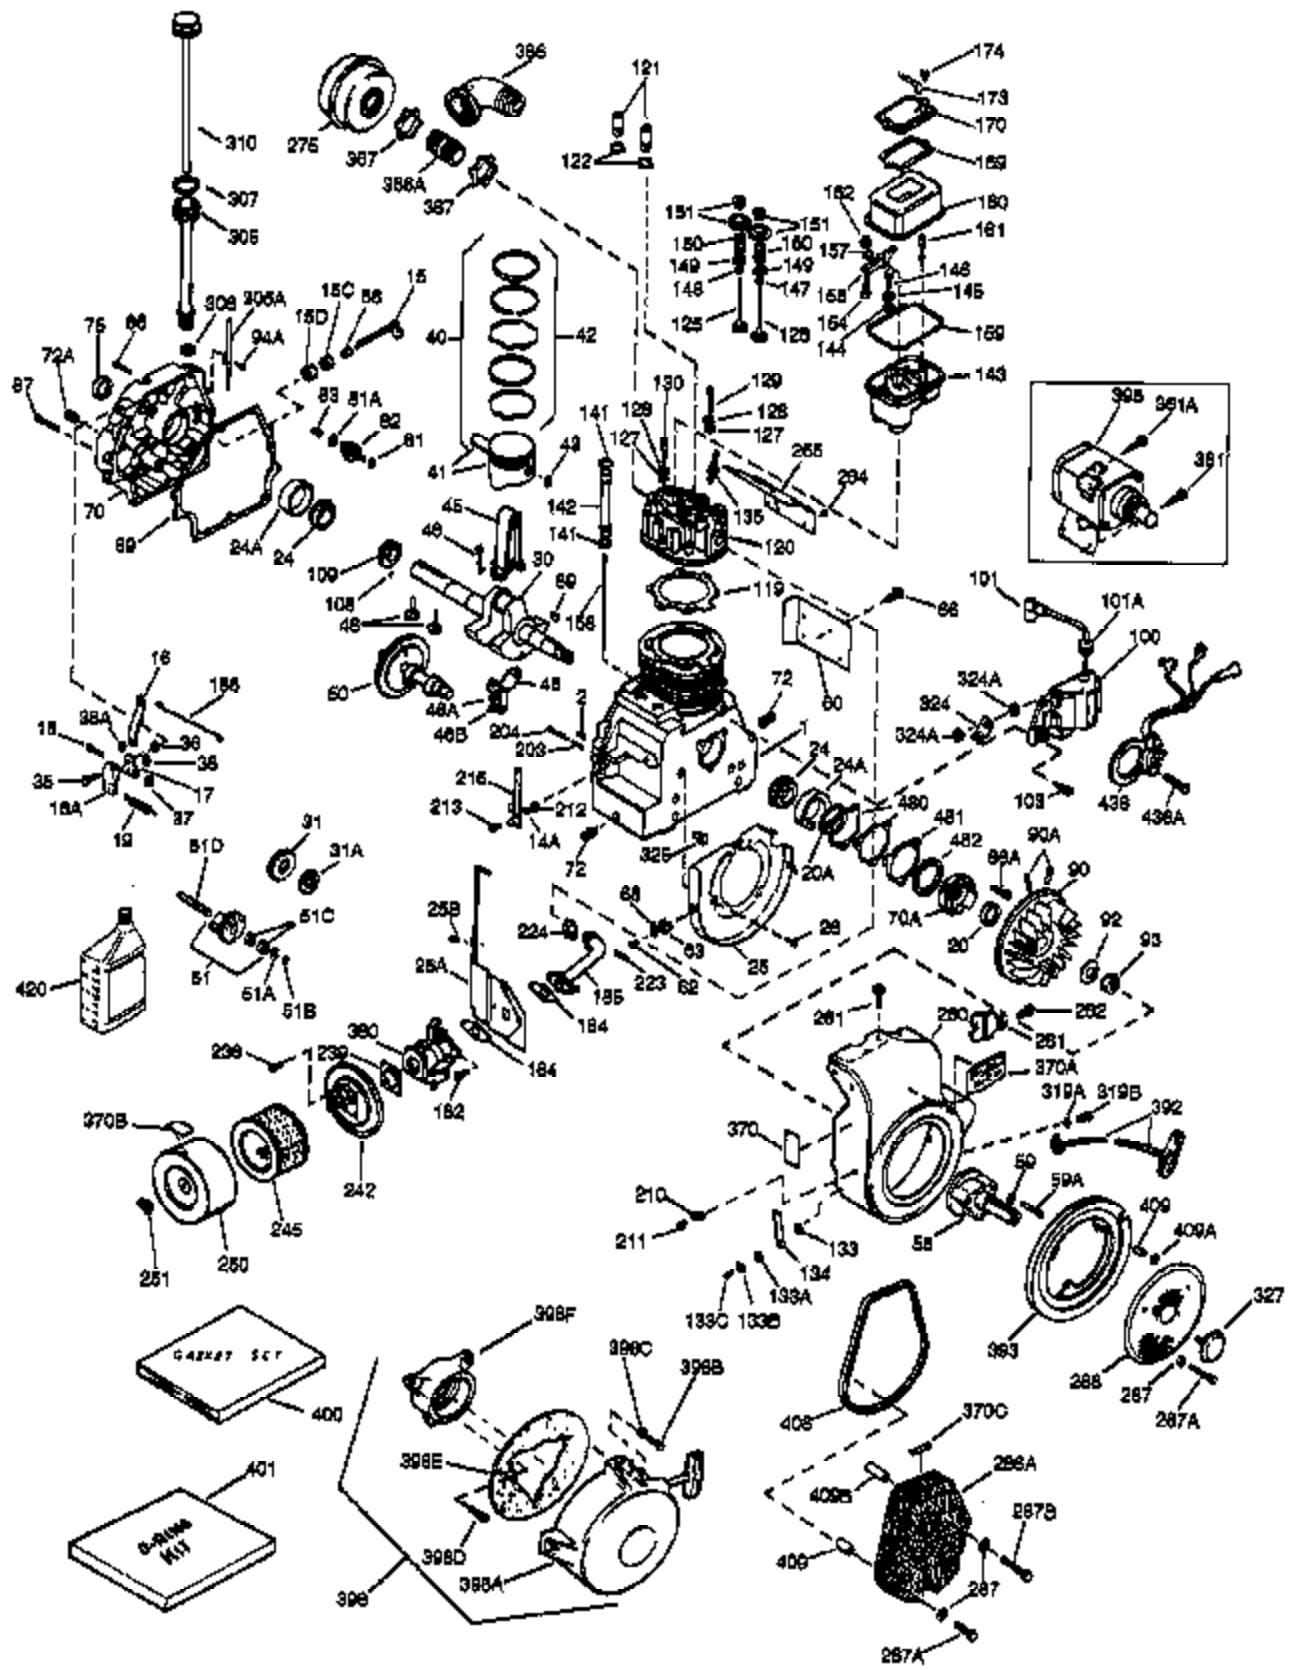

(Page 1 of 2)

IMAGE FILE: ENOH140.2

Ref #	Part Number	Qty	Description
1	33823A	1	Cylinder (Incl. 2, 20, 72 & 72A)
2	27652	2	Dowel Pin
14A	28558	1	Washer
15	32425	1	Governor Rod
16A	31965	1	Governor Spring Plate
16	31963	1	Governor Lever
17	31964	1	Governor Lever Clamp
18	650544	1	Screw, Torx T-25, 10-24 x 7/8"
19	31967	1	Extension Spring
20A	32599	1	* "O" Ring
20	31950	1	* Oil Seal
24	31932	2	Tapered Roller Bearing
24A	31928	2	Bearing Cup
25A	34285	1	Air Baffle
25	32579	1	Blower Housing Baffle
25B	650738	1	Screw, 1/4-20 x 5/8"
26	650561	3	Screw, 1/4-20 x 5/8"
30	34278B	1	Crankshaft
31A	33499	1	Spacer
31	33963	1	Counterbalance Gear
35	30312	1	Screw, 10-32 x 1/2"
37	7975	1	Lock Nut, 10-24
38	29193	1	Retaining Ring
38A	650518	1	Washer
40	34508	1	Piston, Pin & Ring Set (Std.)
40	34509	1	Piston, Pin & Ring Set (.010" OS)
40	34510	1	Piston, Pin & Ring Set (.020" OS)
40	34850	1	Piston, Pin & Ring Set (.030" OS)
40	34523	1	Piston, Pin & Ring Set (.040" OS)
41	32001C	1	Piston & Pin Ass'y. (Std.) (Incl. 43)
41	32002B	1	Piston & Pin Ass'y. (.010" OS) (Incl. 43)
41	32003B	1	Piston & Pin Ass'y. (.020" OS) (Incl. 43)
41	32619B	1	Piston & Pin Ass'y. (.030" OS) (Incl. 43)
41	32620B	1	Piston & Pin Ass'y. (.040" OS) (Incl. 43)
42	32004	1	Ring Set (Std.)
42	32005	1	Ring Set (.010" OS)
42	32006	1	Ring Set (.020" OS)
42	32623	1	Ring Set (.030" OS)
42	32624	1	Ring Set (.040" OS)
43	31919	2	Piston Pin Retaining Ring
45	33093A	1	Connecting Rod Ass'y. (Incl.46 - 46B)
45	34383	1	Connecting Rod Ass'y.(.010" US)(Incl. 46-46B)
45	34384	1	Connecting Rod Ass'y.(.020" US)(Incl. 46-46B)
46B	28264	2	Nut
46	32077	2	Connecting Rod Bolt
46A	26073	2	Washer
48	33472	2	Valve Lifter
50	34752	1	Camshaft (MCR)
51A	33503	4	Washer
51B	792017	2	Retaining Ring
51C	33501	2	Needle Roller Bearing
51	34811	2	Counterbalance Weight Ass'y.
69	31956B	1	* Cylinder Cover Gasket
70A	32577	1	Cylinder Cover (See Ref. #'s 480-482)
70	32685	1	Cylinder Cover (Incl. 15,38,72,75&88)
72	31927	2	Oil Drain Plug
72A	28534	2	Oil Drain Plug
75	31950	1	Oil Seal