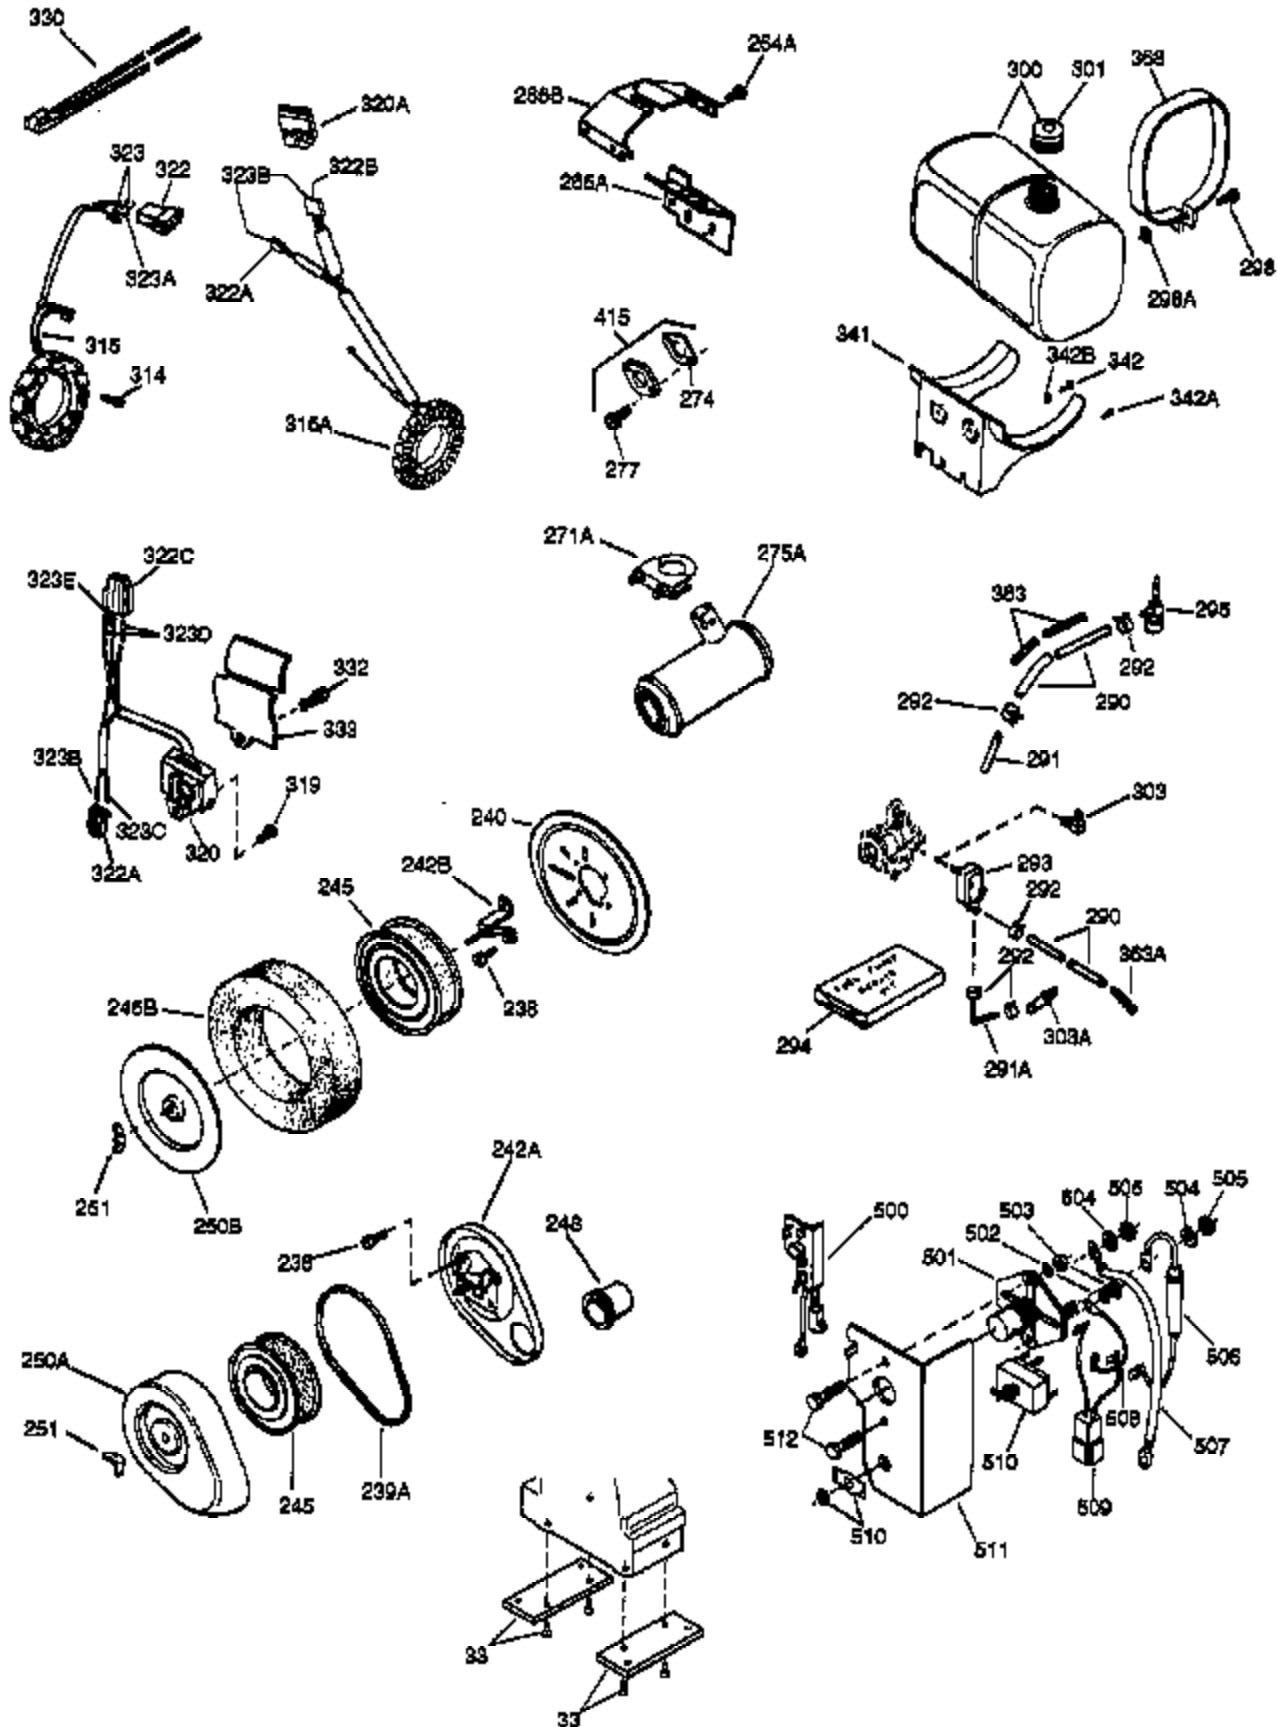

(Page 2 of 2)

IMAGE FILE: ENOH140.2

Ref #	Part Number	Qty	Description
239A	34197	1	Air Cleaner Gasket
245	32008	1	Air Cleaner Filter
248	34194A	1	Air Cleaner Tube
251	650513	1	Wing Nut, 1/4-20
261A	650751	1	Screw, 1/4-20 x 7/16"
265B	34284	1	Cylinder Head Cover (Upper)
269	33515A	1	* Exhaust Gasket
290	29774	1	Fuel Line (6.00")
291	30962	1	Fuel Line
291A	29774	1	Fuel Line
292	26460	4	Fuel Line Clamp
293	35807	1	Pulse Pump
294	35791	1	Pulse Pump Repair Kit
295	29683	1	Fuel Shut-Off Valve
298A	650456	1	Lock Nut, 1/4-20
298	650488	1	Screw, 1/4-20 x 1-1/4"
300	33979	1	Fuel Tank (Incl. 301)
301	33032	1	Fuel Cap
303	29634	2	Fuel Fitting
332	650736	1	Screw, 10-16 x 3/8"
333	34276	1	Cover Plate
341	33978	1	Fuel Tank Bracket
342	650786	2	Screw, 1/4-20 x 5/8"
342B	650787	2	Belleville Washer
342A	650785	2	Screw, 5/16-18 x 5/8"
355	590452	1	Starter Handle
368	33980	1	Fuel Tank Strap