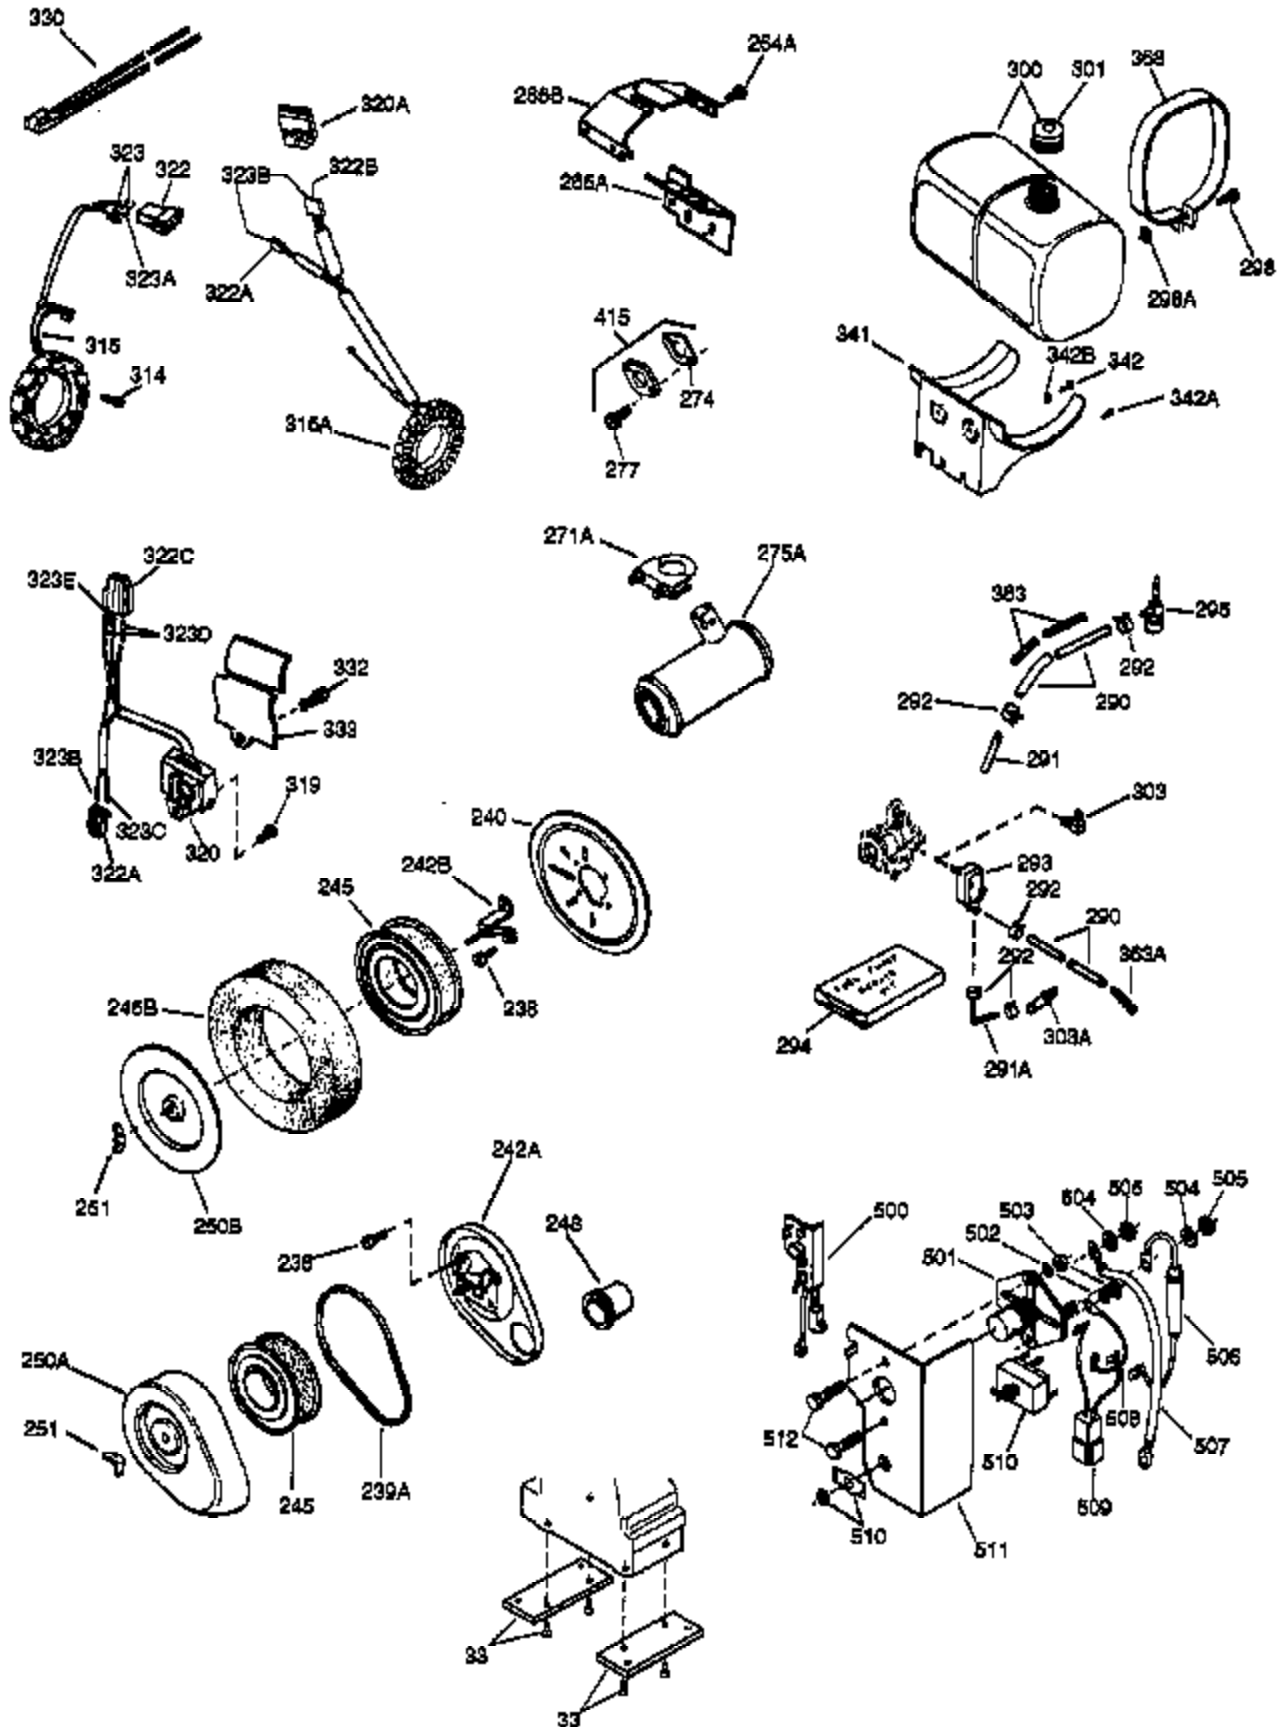

(Page 2 of 2)

IMAGE FILE: ENOH140.2

Ref #	Part Number	Qty	Description
238	650399	4	Screw, 10-32 x 5/8"
239A	34197	1	Air Cleaner Gasket
245	32008	1	Air Cleaner Filter
248	34194A	1	Air Cleaner Tube
251	650513	1	Wing Nut, 1/4-20
261A	650751	1	Screw, 1/4-20 x 7/16"
265A	34284	1	Cylinder Head Cover
269	33515A	1	* Exhaust Gasket
290	29774	1	Fuel Line (6.00")
291A	29774	1	Fuel Line
291	30962	1	Fuel Line
292	26460	4	Fuel Line Clamp
293	35807	1	Pulse Pump
294	35791	1	Pulse Pump Repair Kit
295	29683	1	Fuel Shut-Off Valve
298	650488	1	Screw, 1/4-20 x 1-1/4"
298A	650456	1	Lock Nut, 1/4-20
300	33979	1	Fuel Tank (Incl. 301)
301	33032	1	Fuel Cap
303	29634	2	Fuel Fitting
332	650736	1	Screw, 10-16 x 3/8"
333	34276	1	Regulator Cover
341	33978	1	Fuel Tank Bracket
342	650786	2	Screw, 1/4-20 x 5/8"
342B	650787	2	Belleville Washer
342A	650785	2	Screw, 5/16-18 x 5/8"
355	590452	1	Starter Handle
368	33980	1	Fuel Tank Strap