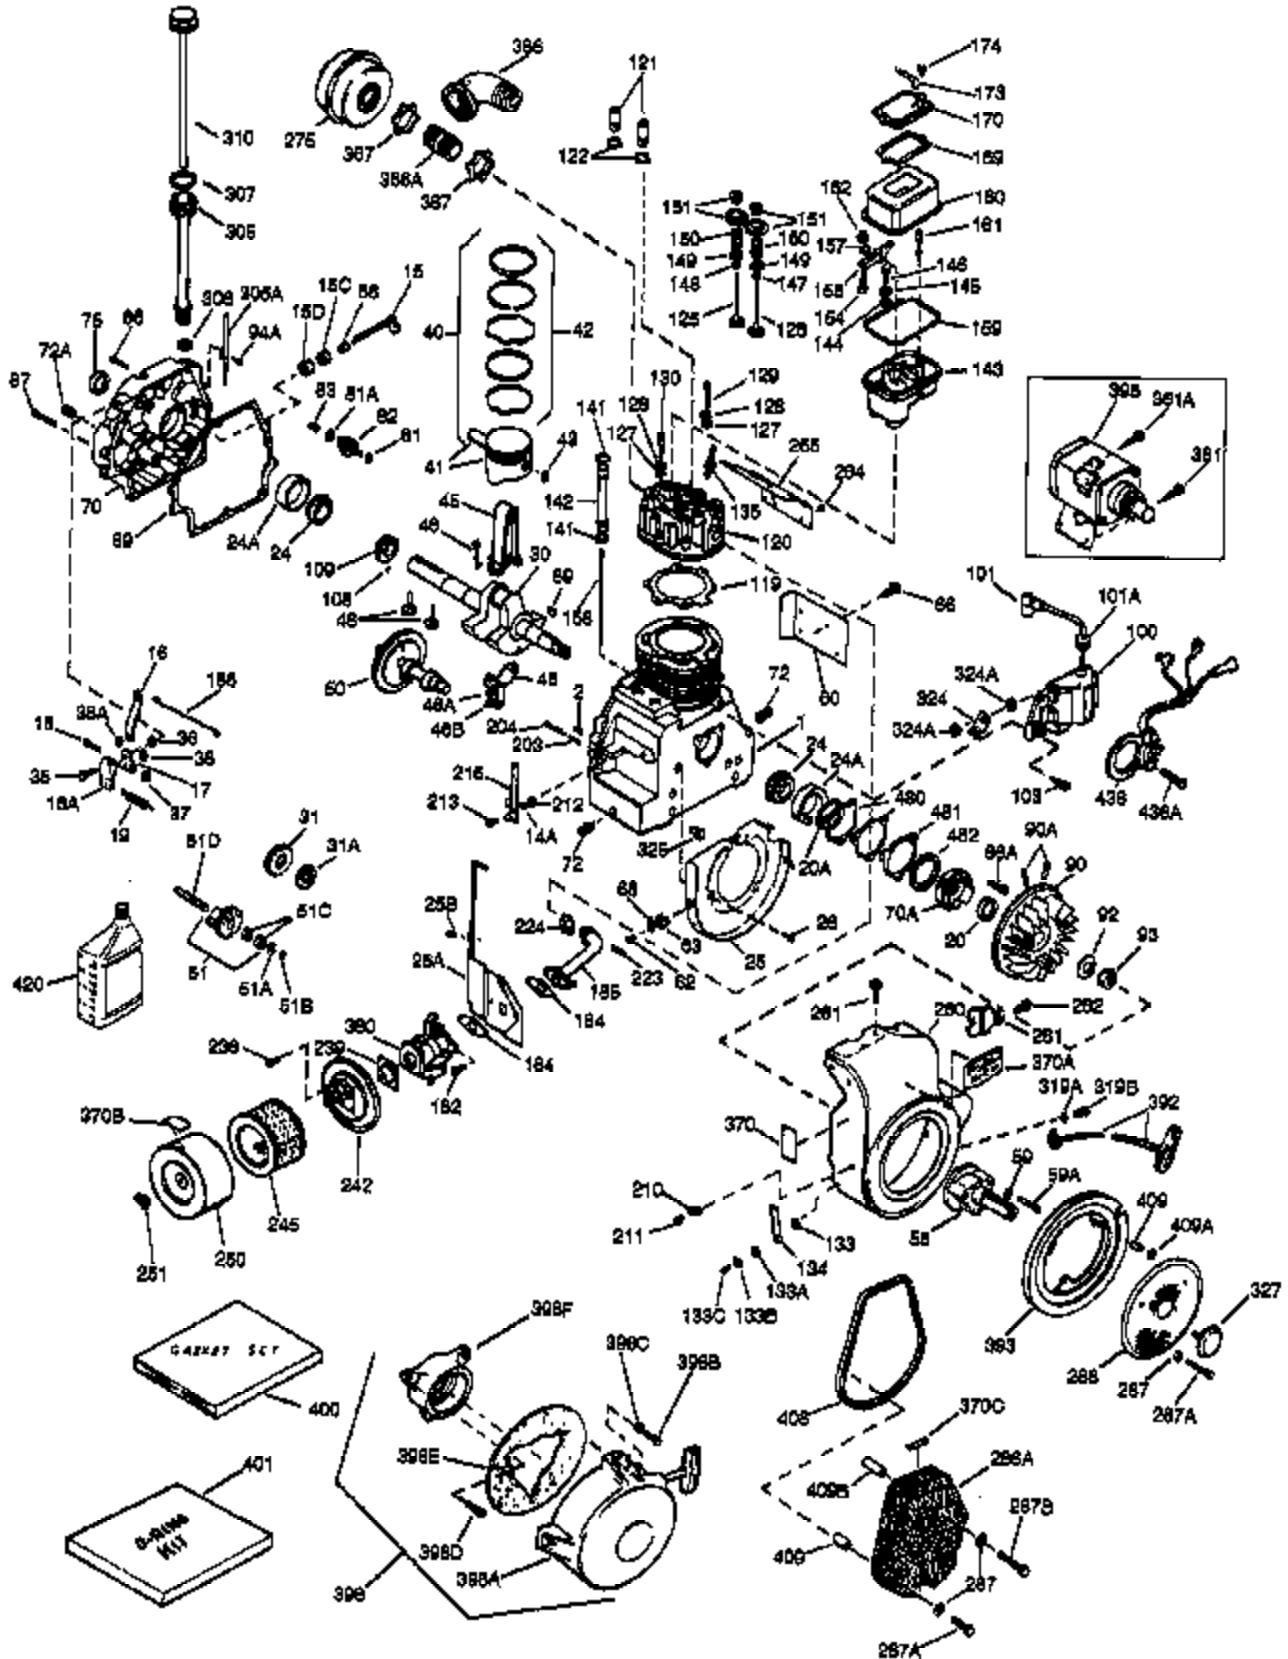

(Page 1 of 2)

IMAGE FILE: ENOH140.2

Ref #	Part Number	Qty	Description
1	33823A	1	Cylinder (Incl. 2, 20 & 72)
2	27652	2	Dowel Pin
14A	28558	1	Washer
15	32425	1	Governor Rod
16A	31965	1	Governor Spring Plate
16	31963	1	Governor Lever
17	31964	1	Governor Lever Clamp
18	650544	1	Screw, Torx T-25, 10-24 x 7/8"
19	31967	1	Extension Spring
20A	32599	1	* "O" Ring
20	31950	1	* Oil Seal
24A	31928	2	Bearing Cup
24	31932	2	Tapered Roller Bearing
25B	650738	1	Screw, 1/4-20 x 5/8"
25A	34285	1	Air Baffle
25	32579	1	Blower Housing Baffle
26	650561	3	Screw, 1/4-20 x 5/8"
30	34278B	1	Crankshaft
35	30312	1	Screw, 10-32 x 1/2"
37	7975	1	Lock Nut, 10-24
38	29193	1	Retaining Ring
38A	650518	1	Washer
40	34508	1	Piston, Pin & Ring Set (Std.)
40	34509	1	Piston, Pin & Ring Set (.010" OS)
40	34510	1	Piston, Pin & Ring Set (.020" OS)
41	32001C	1	Piston & Pin Ass'y. (Std.) (Incl. 43)
41	32002B	1	Piston & Pin Ass'y. (.010" OS) (Incl. 43)
41	32003B	1	Piston & Pin Ass'y. (.020" OS) (Incl. 43)
42	32004	1	Ring Set (Std.)
42	32005	1	Ring Set (.010" OS)
42	32006	1	Ring Set (.020" OS)
43	31919	2	Piston Pin Retaining Ring
45	33093A	1	Connecting Rod Ass'y. (Incl.46 - 46B)
45	34383	1	Connecting Rod Ass'y.(.010" US)(Incl. 46-46B)
45	34384	1	Connecting Rod Ass'y.(.020" US)(Incl. 46-46B)
46A	26073	2	Washer
46B	28264	2	Nut
46	32077	2	Connecting Rod Bolt
48	33472	2	Valve Lifter
50	34752	1	Camshaft (MCR)
62	650760	1	Screw, 8-32 x 3/8"
63	28545	1	Grommet
66	30063	2	Screw, Torx T-30, 1/4-20 x 1/2"
68	33356	1	Ground Terminal
69	31956B	1	* Cylinder Cover Gasket
70A	32577	1	Cylinder Cover (See Ref. #'s 480-482)
70	32685	1	Cylinder Cover (Incl. 15,38,72,75,88)
72	31927	2	Oil Drain Plug
75	31950	1	Oil Seal
81A	650745	1	Washer
81	30590A	1	Washer
82	34751	1	Governor Gear Ass'y.
83	35322	1	Governor Spool
86	650588	1	Screw, 1/4-20 x 2"
86A	792028	3	Screw, 5/16-18 x 7/8"
87	650451	8	Screw, 1/4-20 x 1"
88	32426	1	Spacer
89	650592	1	Flywheel Key