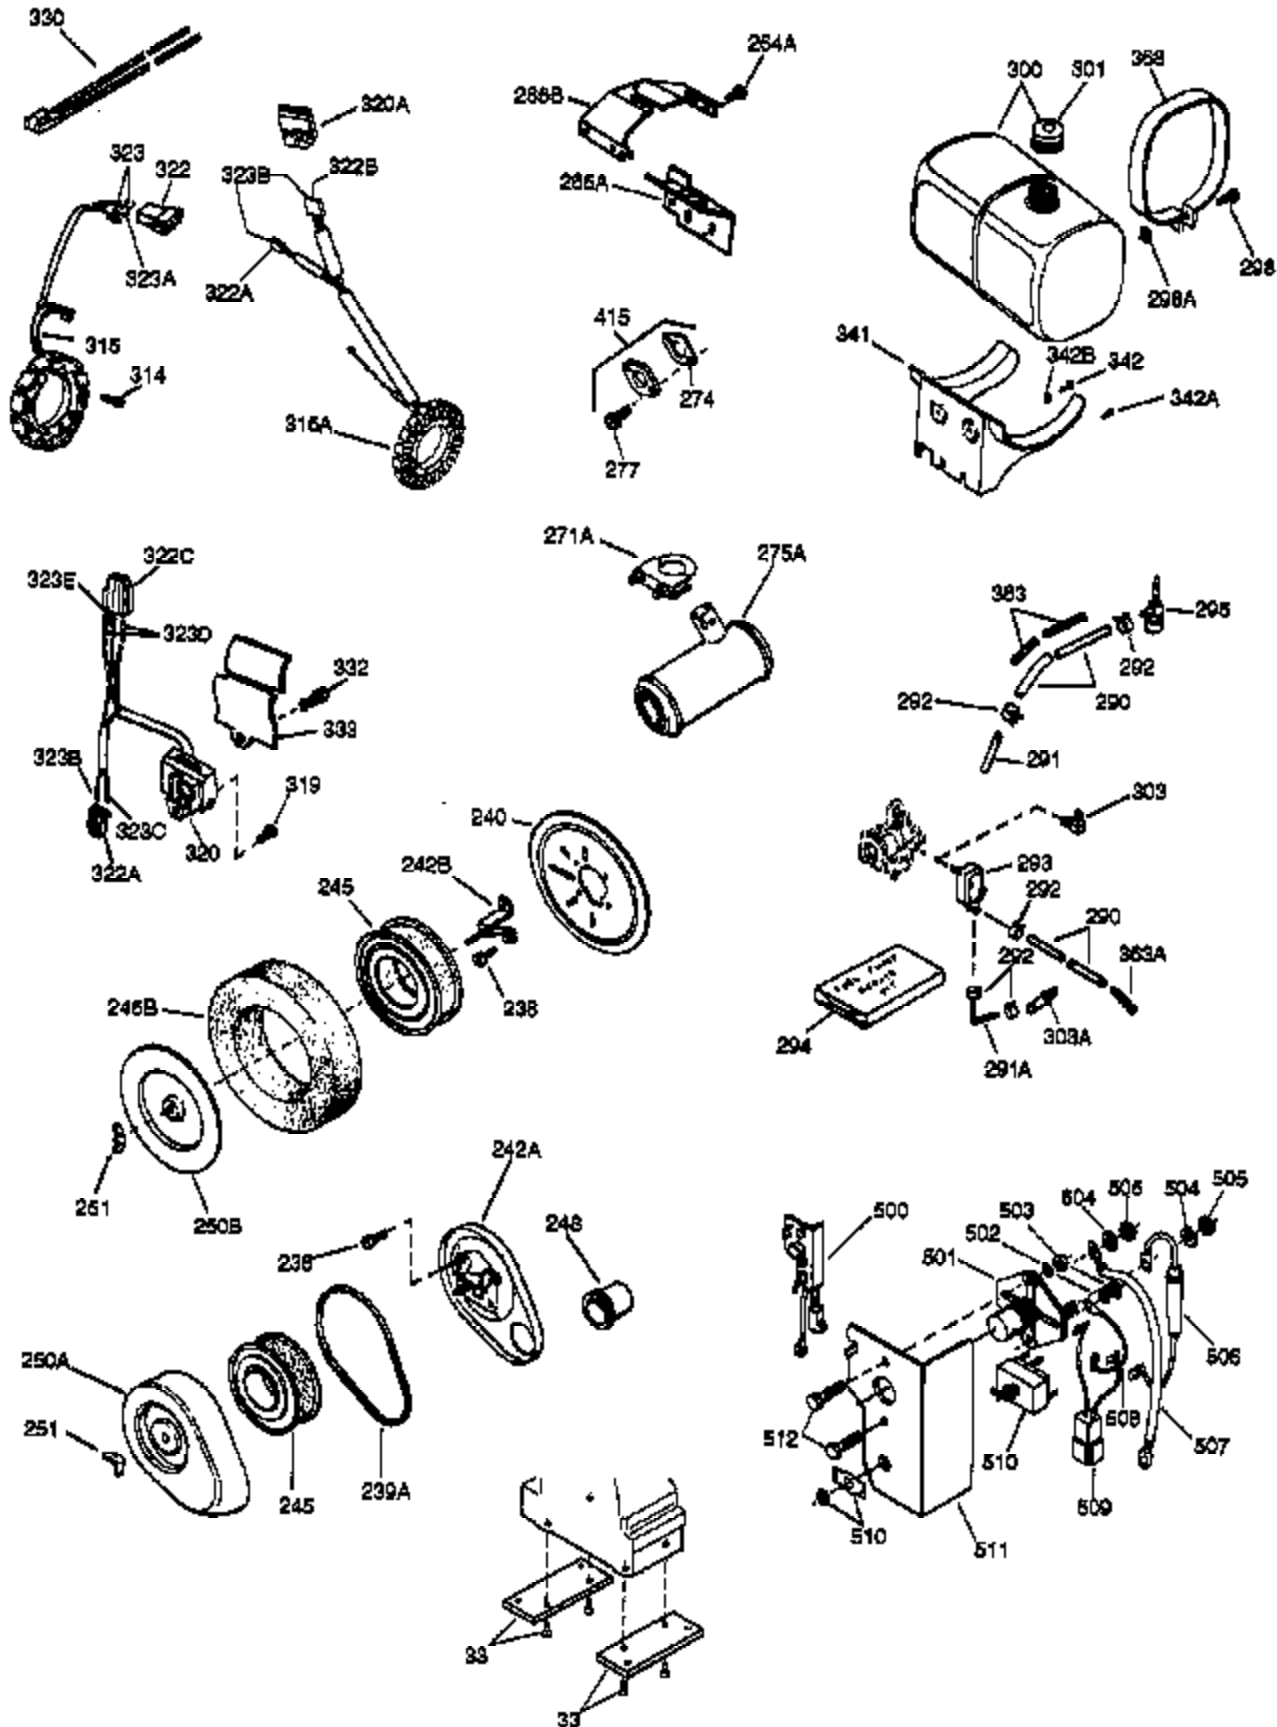

(Page 2 of 2)

IMAGE FILE: ENOH140.2

Ref #	Part Number	Qty	Description
239A	34197	1	Air Cleaner Gasket
245	32008	1	Air Cleaner Filter
248	34194A	1	Air Cleaner Tube
251	650513	1	Wing Nut, 1/4-20
261A	650751	1	Screw, 1/4-20 x 7/16"
269	33515A	1	* Exhaust Gasket
290	30962	1	Fuel Line
291	29774	1	Fuel Line
292	26460	4	Fuel Line Clamp
293	33715	1	Impulse Fuel Pump (Incl. 294)
294	33010	1	Impulse Fuel Pump Repair Kit
295	29683	1	Fuel Shut-Off Valve
298	650488	1	Screw, 1/4-20 x 1-1/4"
298A	650456	1	Lock Nut, 1/4-20
300	33979	1	Fuel Tank (Incl. 301)
301	33032	1	Fuel Cap
303	29634	1	Fuel Line Fitting
332	650736	1	Screw, 10-16 x 3/8"
333	34276	1	Cover Plate
341	33978	1	Fuel Tank Bracket
342B	650787	2	Belleville Washer
342A	650785	2	Screw, 5/16-18 x 5/8"
342	650786	2	Screw, 1/4-20 x 5/8"
355	590452	1	Starter Handle
363	34148	1	Fuel Line Spring
363A	34148	1	Fuel Line Spring
368	33980	2	Fuel Tank Strap