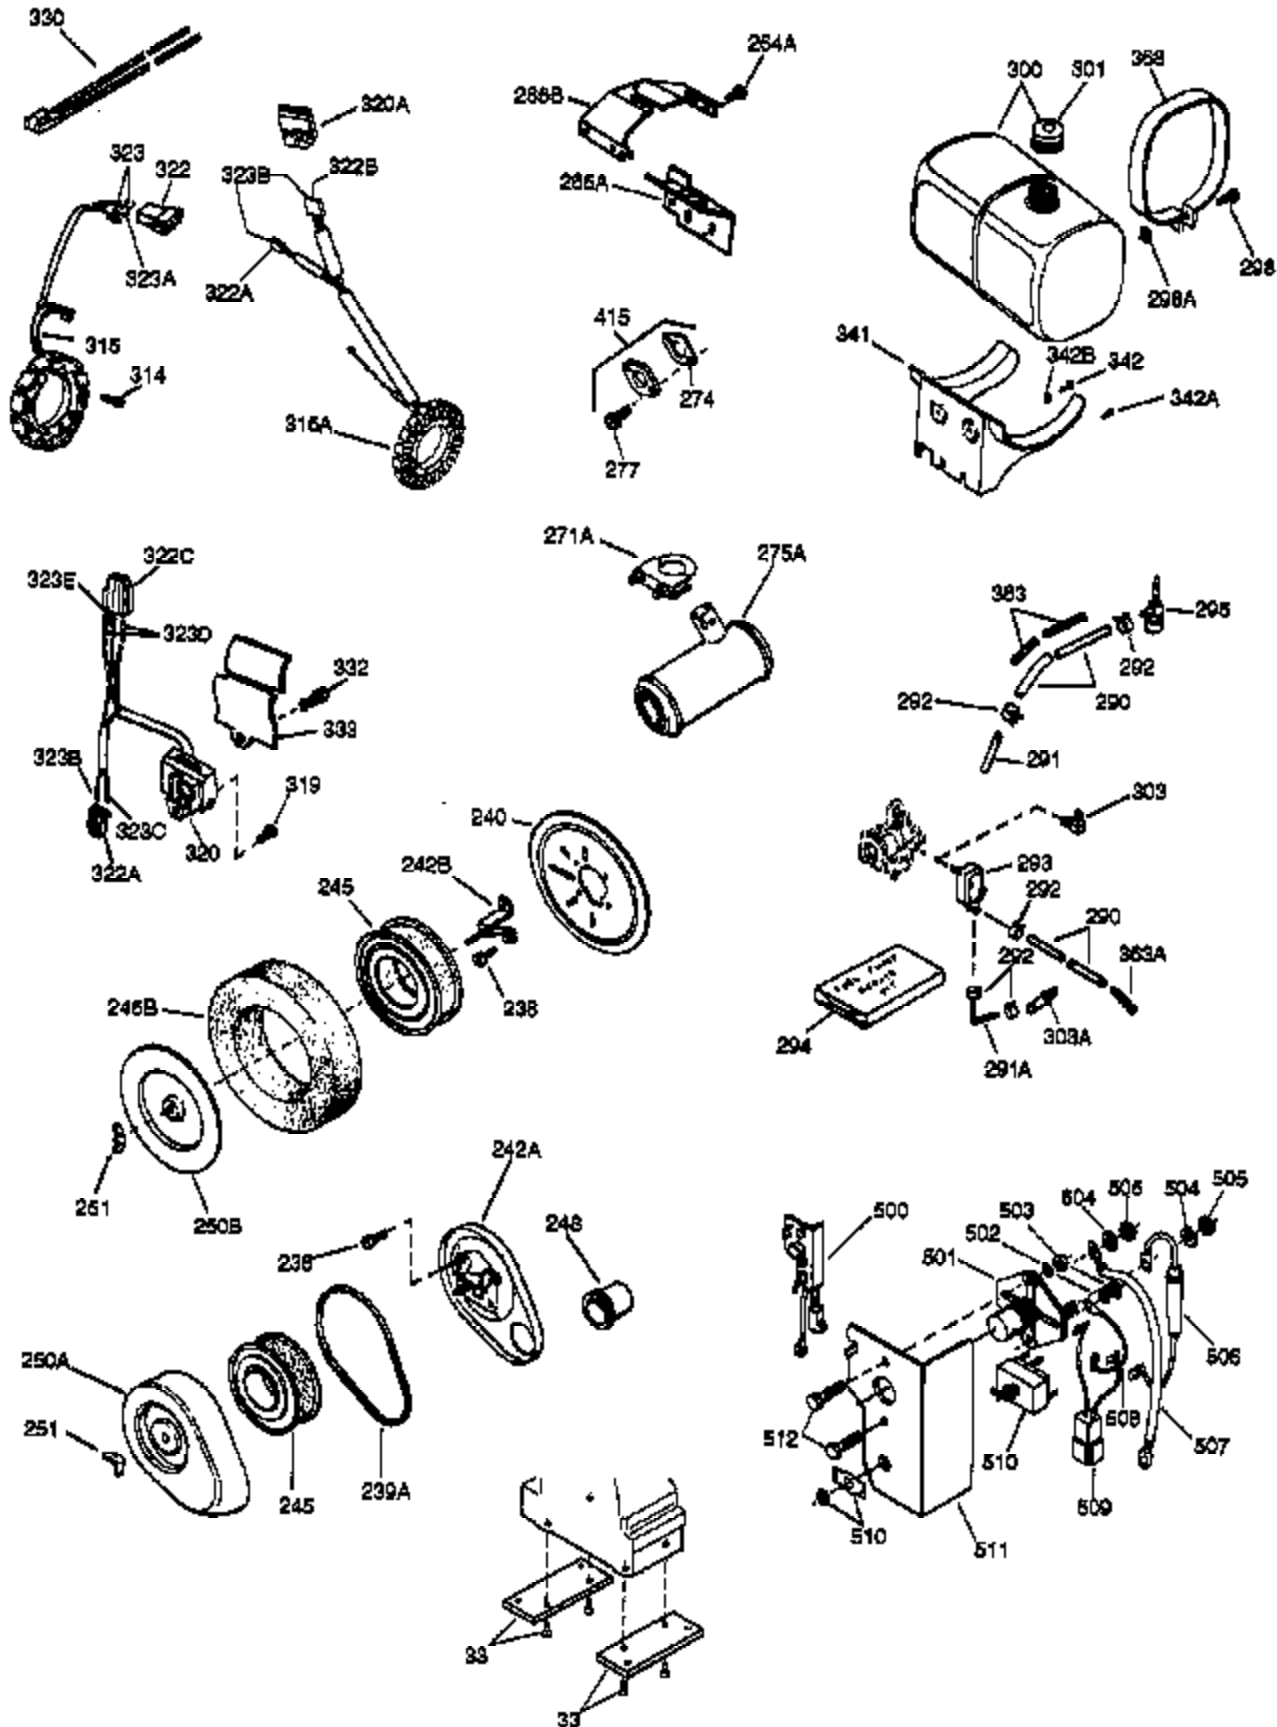

(Page 2 of 2)

IMAGE FILE: ENOH140.2

Ref #	Part Number	Qty	Description
239A	34197	1	Air Cleaner Gasket
245	32008	1	Air Cleaner Filter
248	34194A	1	Air Cleaner Tube
251	650513	1	Wing Nut, 1/4-20
261A	650751	1	Screw, 1/4-20 x 7/16"
269	33515A	1	* Exhaust Gasket
290	30962	1	Fuel Line
291	29774	1	Fuel Line
292	26460	4	Fuel Line Clamp
293	33715	1	Impulse Fuel Pump (Incl. 294)
294	33010	1	Impulse Fuel Pump Repair Kit
295	29683	1	Fuel Shut-Off Valve
298A	650456	1	Lock Nut, 1/4-20
298	650488	1	Screw, 1/4-20 x 1-1/4"
300	33979	1	Fuel Tank (Incl. 301)
301	33032	1	Fuel Cap
303	29634	1	Fuel Line Fitting
332	650736	1	Screw, 10-16 x 3/8"
333	34276	1	Cover Plate
341	33978	1	Fuel Tank Bracket
342B	650787	2	Belleville Washer
342A	650785	2	Screw, 5/16-18 x 5/8"
342	650786	2	Screw, 1/4-20 x 5/8"
355	590452	1	Starter Handle
363A	34148	1	Fuel Line Spring
368	33980	2	Fuel Tank Strap