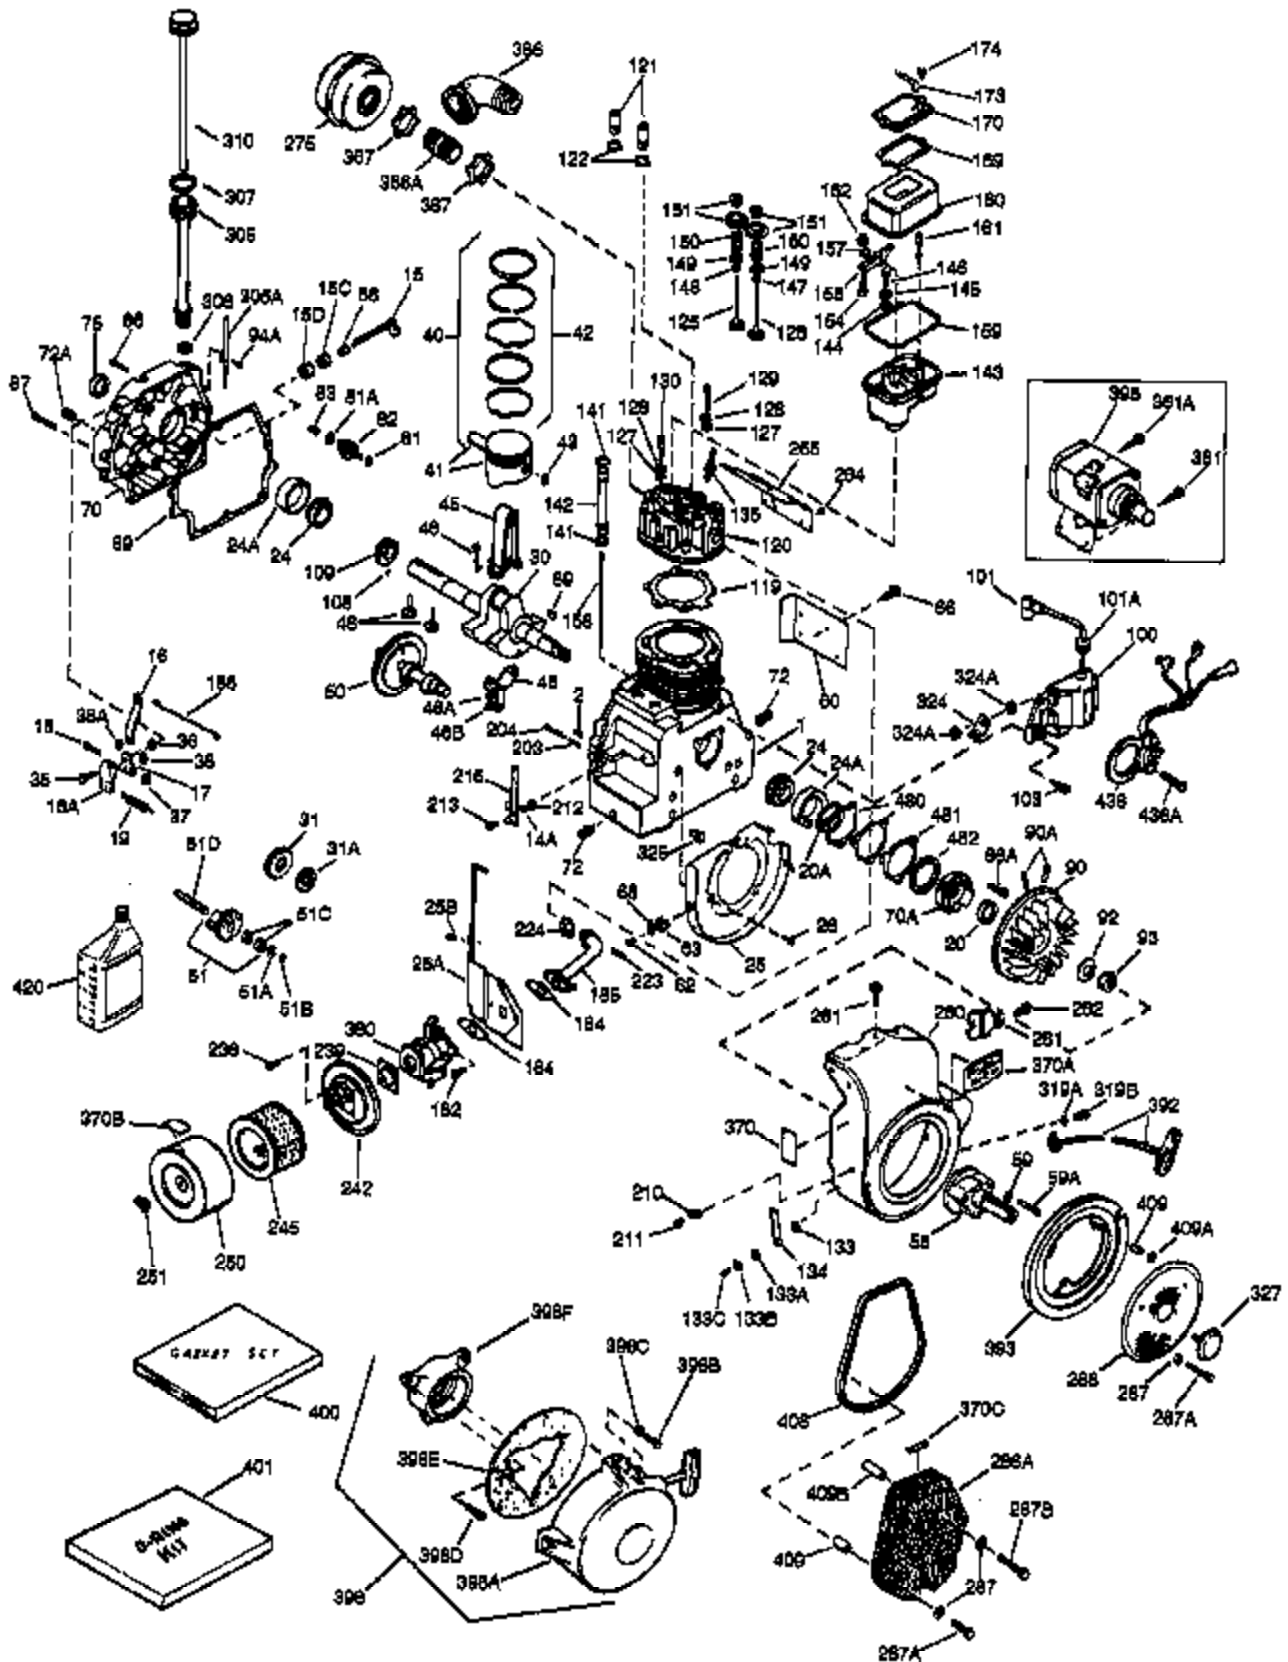

(Page 1 of 2)

IMAGE FILE: ENOH140.2