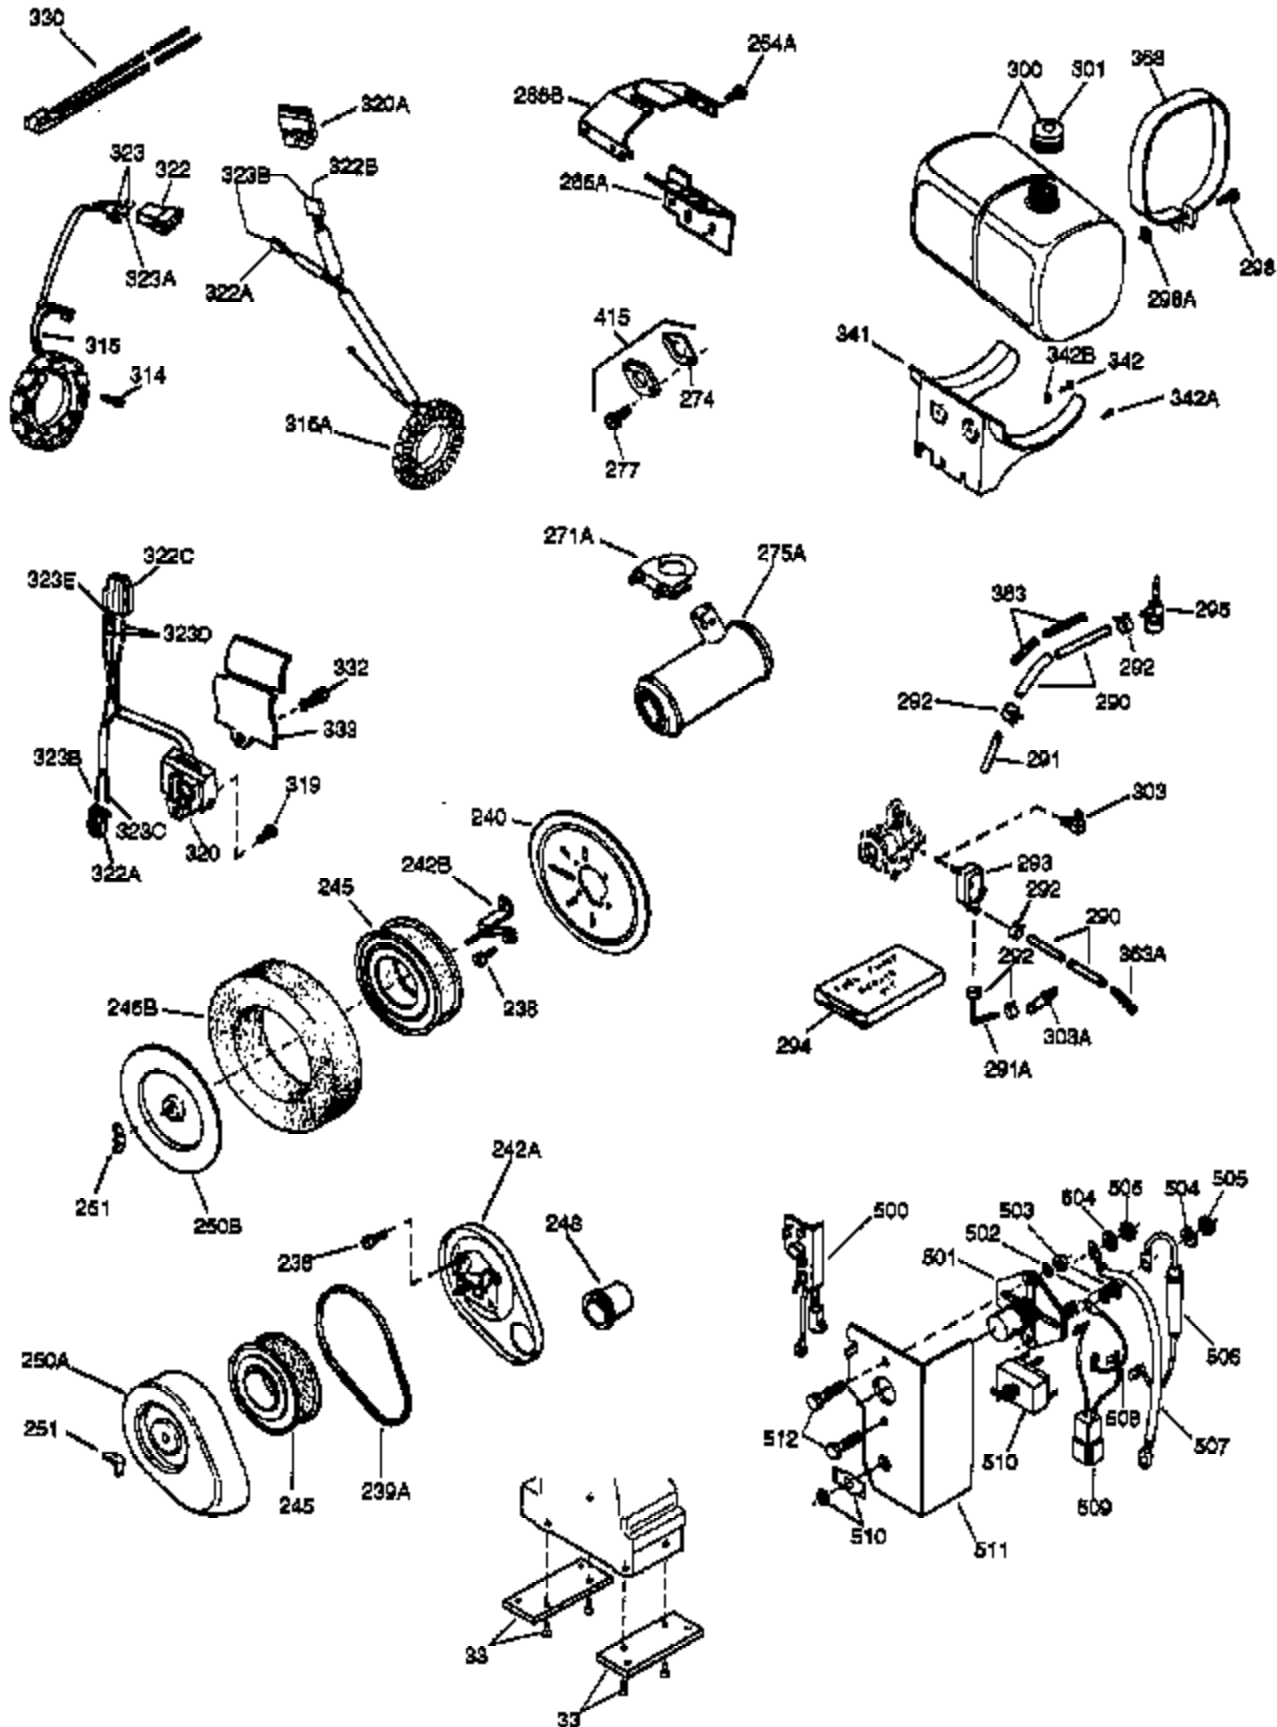

(Page 2 of 2)

IMAGE FILE: ENOH140.2

Ref #	Part Number	Qty	Description
238	650399	4	Screw, 10-32 x 5/8"
245	32008	1	Air Cleaner Filter
251	650513	1	Wing Nut, 1/4-20
261A	650751	1	Screw, 1/4-20 x 7/16"
269	33515A	1	* Exhaust Gasket
290	29774	1	Fuel Line (6.00")
291A	29774	1	Fuel Line
291	30962	1	Fuel Line
292	26460	4	Fuel Line Clamp
293	35807	1	Pulse Pump
294	35791	1	Pulse Pump Repair Kit
295	29683	1	Fuel Shut-Off Valve
298A	650456	1	Lock Nut, 1/4-20
298	650488	1	Screw, 1/4-20 x 1-1/4"
300	33979	1	Fuel Tank (Incl. 301)
301	33032	1	Fuel Cap
303	29634	2	Fuel Fitting
314	650521	2	Screw, 10-32 x 1-1/8"
315	610902	1	Alternator Coil (20 Amp) (Incl.322B,3 23,323E)
319	30063	1	Screw, Torx T-30, 1/4-20 x 1/2"
320	610996	1	Regulator (20 Amp) (Incl.322A,C, 323A ,B,C,D)
322A	610990	1	Connector Body
322B	610903	1	Connector Body
322C	610921	1	Connector Body
323E	610904	1	Terminal
323	610905	2	Terminal
323A	610991	2	Terminal
323B	610922	1	Terminal
323C	610989	1	Terminal
323D	610992	1	Terminal
341	33978	1	Fuel Tank Bracket
342	650786	2	Screw, 1/4-20 x 5/8"
342B	650787	2	Belleville Washer
342A	650785	2	Screw, 5/16-18 x 5/8"
355	590452	1	Starter Handle
368	33980	1	Fuel Tank Strap
509A	34393	1	Alternator Adapter Cord