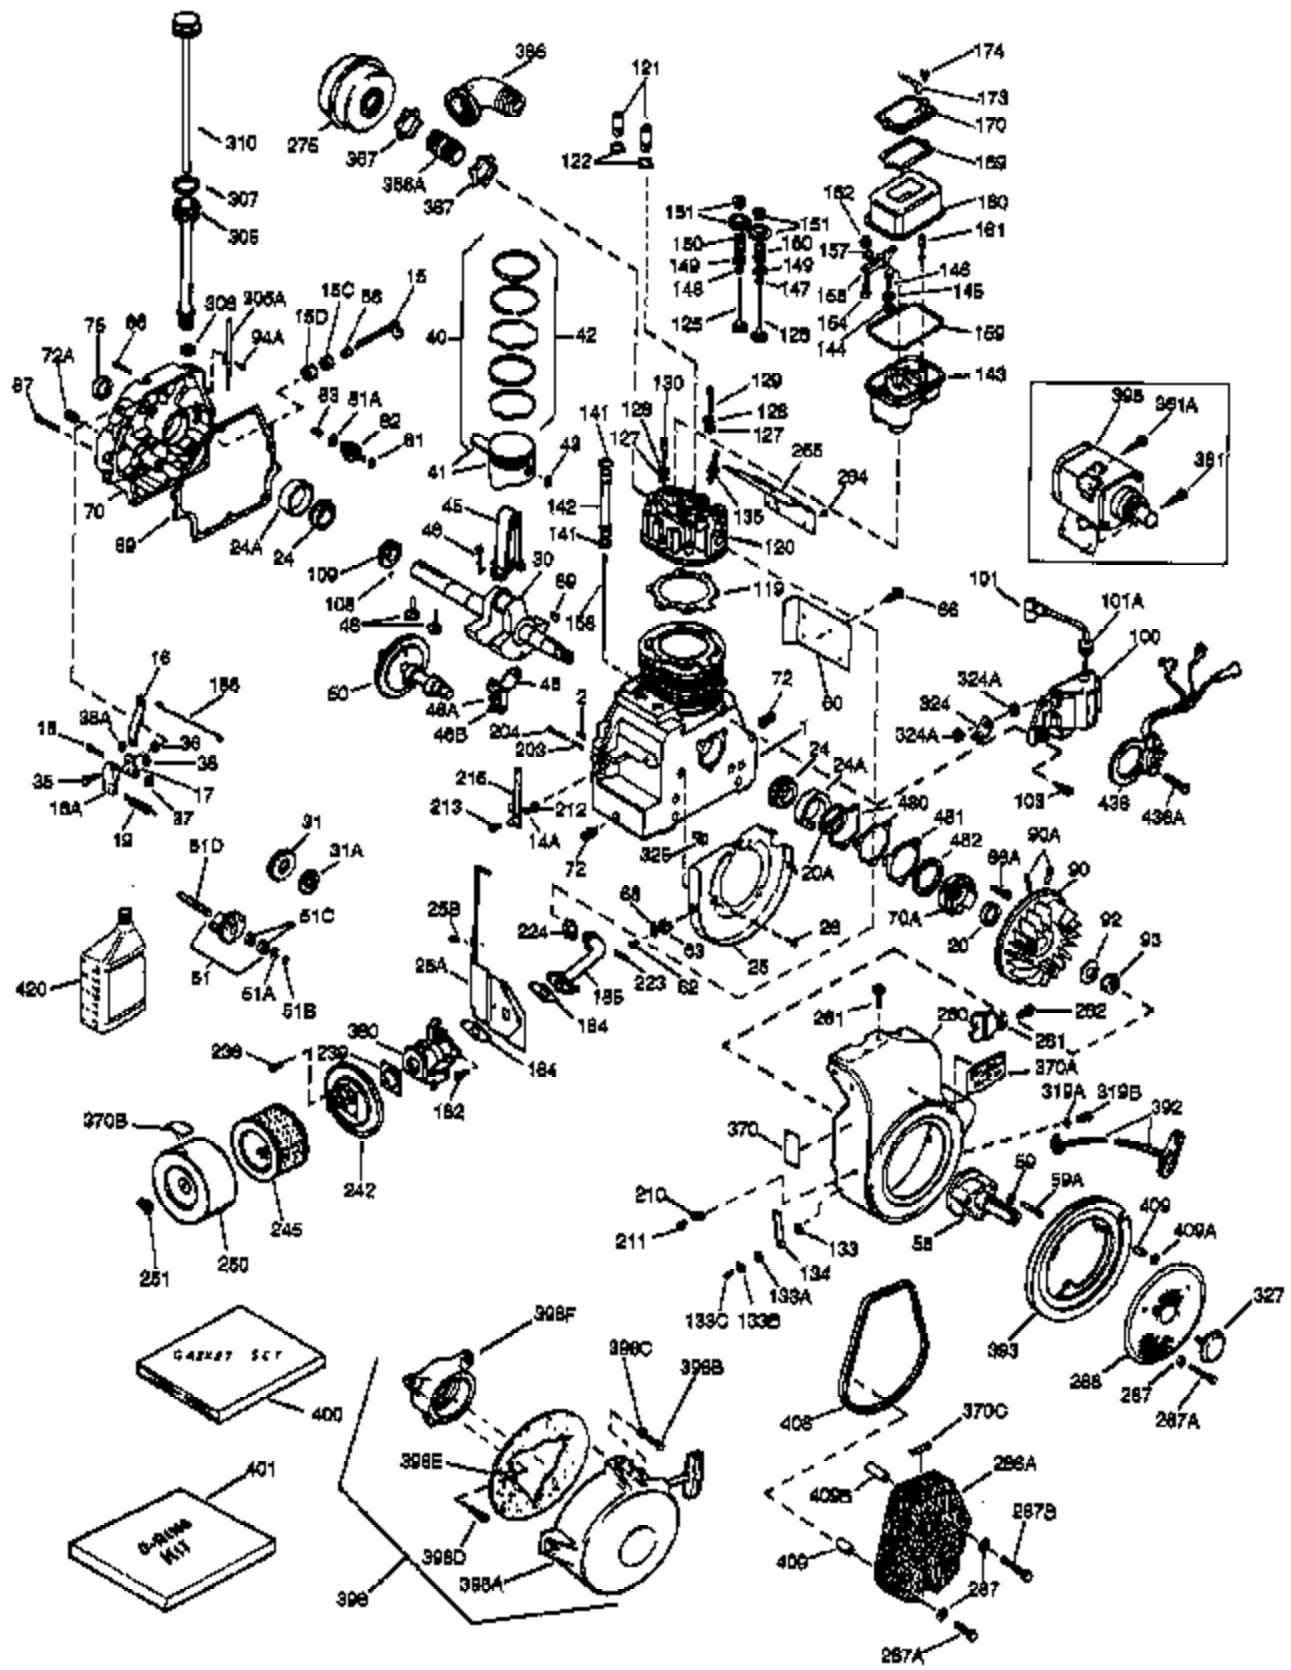

(Page 1 of 2)

IMAGE FILE: ENOH140.2

Ref #	Part Number	Qty	Description
1	33823A	1	Cylinder (Incl. 2, 20 & 72)
2	27652	2	Dowel Pin
14A	28558	1	Washer
15	32425	1	Governor Rod
16A	31965	1	Governor Spring Plate
16	31963	1	Governor Lever
17	31964	1	Governor Lever Clamp
18	650544	1	Screw, Torx T-25, 10-24 x 7/8"
19	31967	1	Extension Spring
20	31950	1	* Oil Seal
20A	32599	1	* "O" Ring
24	31932	2	Tapered Roller Bearing
24A	31928	2	Bearing Cup
25	32579	1	Blower Housing Baffle
25B	650738	1	Screw, 1/4-20 x 5/8"
25A	33477A	1	Air Baffle
26	650561	3	Screw, 1/4-20 x 5/8"
30	33821B	1	Crankshaft
31	33963	1	Counterbalance Gear
31A	33499	1	Spacer
35	30312	1	Screw, 10-32 x 1/2"
37	7975	1	Lock Nut, 10-24
38A	650518	1	Washer
38	29193	1	Retaining Ring
40	34508	1	Piston, Pin & Ring Set (Std.)
40	34509	1	Piston, Pin & Ring Set (.010" OS)
40	34510	1	Piston, Pin & Ring Set (.020" OS)
40	34850	1	Piston, Pin & Ring Set (.030" OS)
40	34523	1	Piston, Pin & Ring Set (.040" OS)
41	32001C	1	Piston & Pin Ass'y. (Std.) (Incl. 43)
41	32002B	1	Piston & Pin Ass'y. (.010" OS) (Incl. 43)
41	32003B	1	Piston & Pin Ass'y. (.020" OS) (Incl. 43)
41	32619B	1	Piston & Pin Ass'y. (.030" OS) (Incl. 43)
41	32620B	1	Piston & Pin Ass'y. (.040" OS) (Incl. 43)
42	32004	1	Ring Set (Std.)
42	32005	1	Ring Set (.010" OS)
42	32006	1	Ring Set (.020" OS)
42	32623	1	Ring Set (.030" OS)
42	32624	1	Ring Set (.040" OS)
43	31919	2	Piston Pin Retaining Ring
45	33093A	1	Connecting Rod Ass'y. (Incl.46 - 46B)
45	34383	1	Connecting Rod Ass'y.(.010" US)(Incl. 46-46B)
45	34384	1	Connecting Rod Ass'y.(.020" US)(Incl. 46-46B)
46B	28264	2	Nut
46	32077	2	Connecting Rod Bolt
46A	26073	2	Washer
48	33472	2	Valve Lifter
50	34752	1	Camshaft (MCR)
51D	33502	2	Counterbalance Shaft
51C	33501	2	Needle Roller Bearing
51B	792017	2	Retaining Ring
51A	33503	4	Washer
51	34811	2	Counterbalance Weight Ass'y.
60	33479	1	Blower Housing Extension
69	31956B	1	* Cylinder Cover Gasket
70	34758	1	Cylinder Cover (Incl. 51D, 72A & 75)
70A	32577	1	Cylinder Cover (See Ref. #'s 480-482)
72	31927	2	Oil Drain Plug