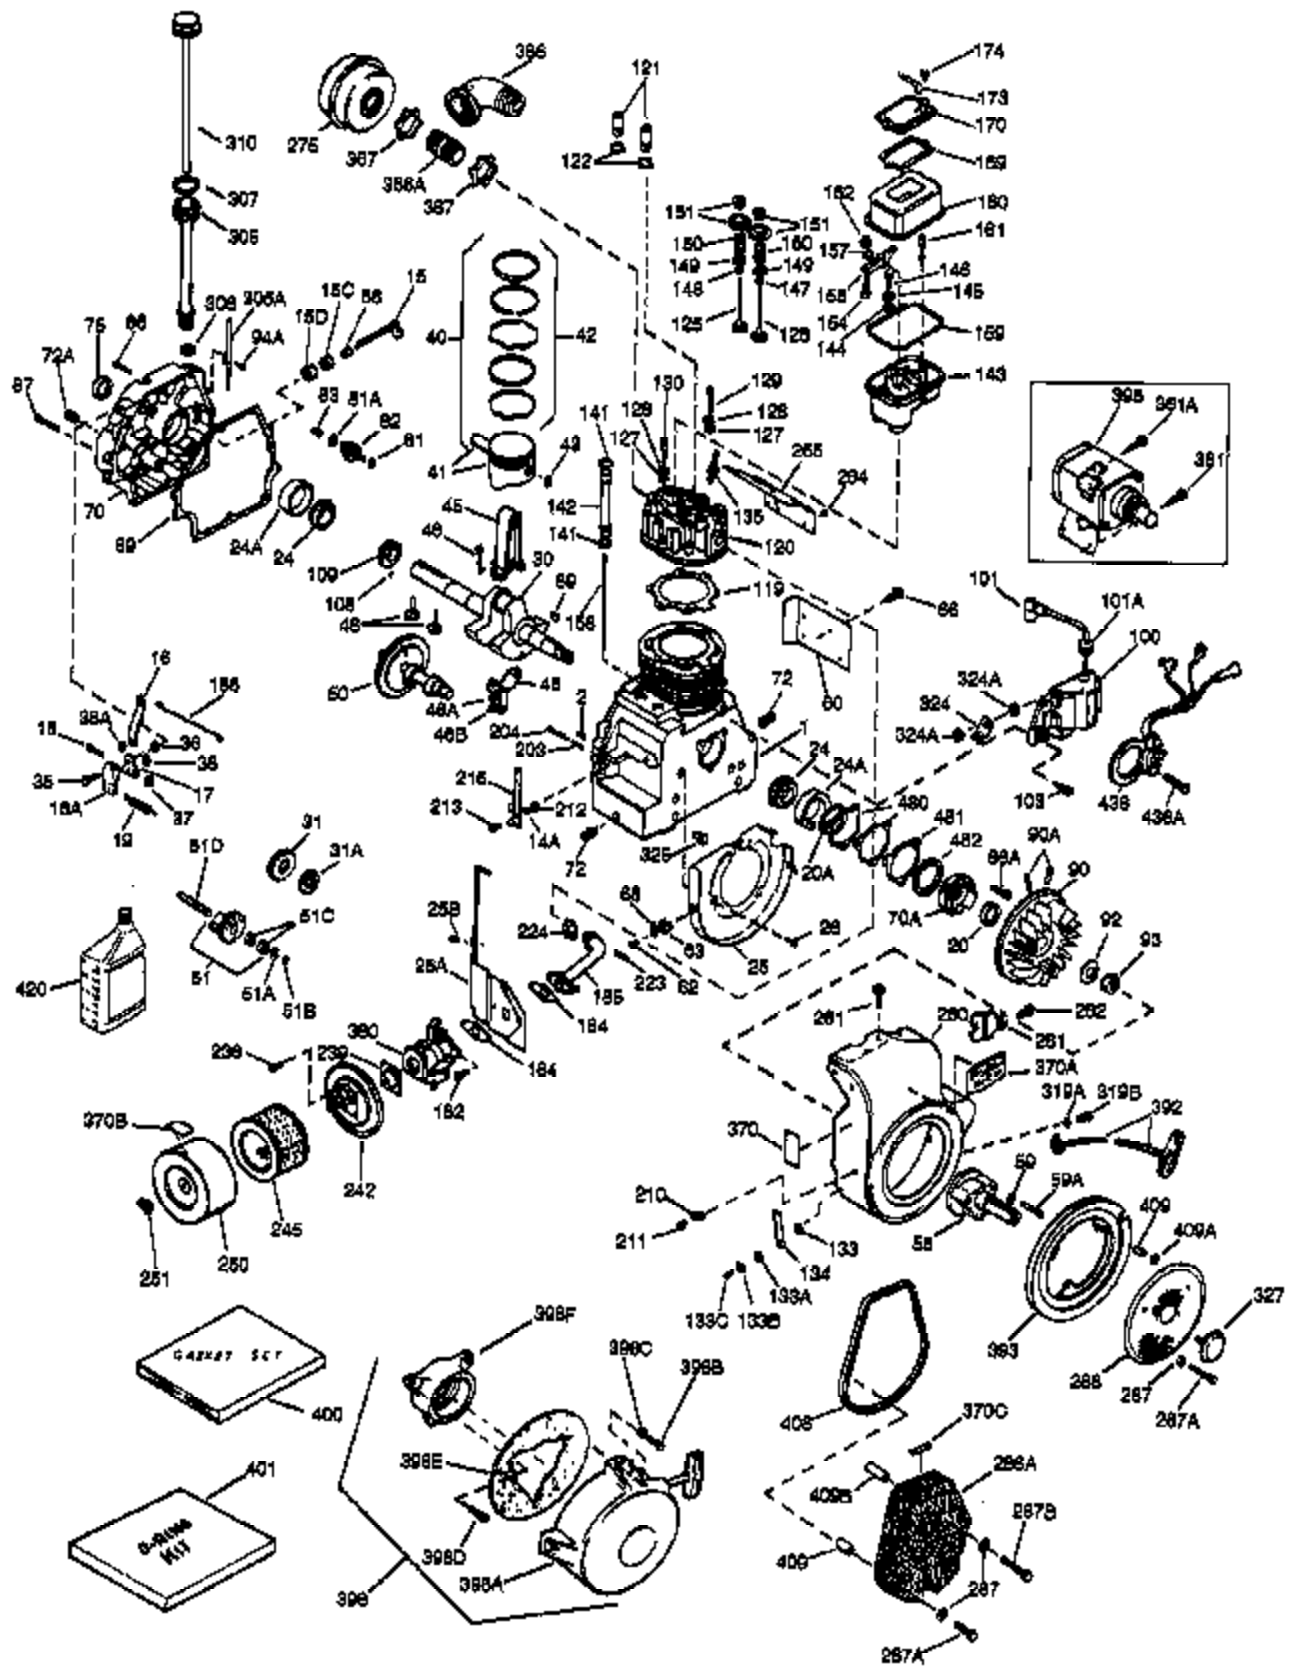

(Page 1 of 2)

IMAGE FILE: ENOH140.2

Ref #	Part Number	Qty	Description
	1 33823A	1	Cylinder (Incl. 2, 72 & 75)
	2 27652	2	Dowel Pin
	14A 28558	1	Washer
	15 32425	1	Governor Rod
	16 31963	1	Governor Lever
	16A 31965	1	Governor Spring Plate
	17 31964	1	Governor Lever Clamp
	18 650544	1	Screw, Torx T-25, 10-24 x 7/8"
	19 31967	1	Extension Spring
	20A 32599	1	* "O" Ring
	20 31950	1	* Oil Seal
	24A 31928	2	Bearing Cup
	24A 31928	1	Bearing Cup
	24 31932	2	Tapered Roller Bearing
	25 32579	1	Blower Housing Baffle
	25B 650738	1	Screw, 1/4-20 x 5/8"
	25A 33477A	1	Air Baffle
	26 650561	3	Screw, 1/4-20 x 5/8"
	30 33821B	1	Crankshaft
	31 33963	1	Counterbalance Gear
	31A 33499	1	Spacer
	35 30312	1	Screw, 10-32 x 1/2"
	37 7975	1	Lock Nut, 10-24
	38A 650518	1	Washer
	38 29193	1	Retaining Ring
	40 34508	1	Piston, Pin & Ring Set (Std.)
	40 34509	1	Piston, Pin & Ring Set (.010" OS)
	40 34510	1	Piston, Pin & Ring Set (.020" OS)
	41 32001C	1	Piston & Pin Ass'y. (Std.) (Incl. 43)
	41 32002B	1	Piston & Pin Ass'y. (.010" OS) (Incl. 43)
	41 32003B	1	Piston & Pin Ass'y. (.020" OS) (Incl. 43)
	42 32004	1	Ring Set (Std.)
	42 32005	1	Ring Set (.010" OS)
	42 32006	1	Ring Set (.020" OS)
	43 31919	2	Piston Pin Retaining Ring
	45 33093A	1	Connecting Rod Ass'y. (Incl.46 - 46B)
	45 34383	1	Connecting Rod Ass'y.(.010" US)(Incl. 46-46B)
	45 34384	1	Connecting Rod Ass'y.(.020" US)(Incl. 46-46B)
	46 32077	2	Connecting Rod Bolt
	46A 26073	2	Washer
	46B 28264	2	Nut
	48 33472	2	Valve Lifter
	50 34752	1	Camshaft (MCR)
	51C 33501	4	Needle Bearing
	51B 792017	2	Retaining Ring
	51A 33503	4	Thrust Washer
	51 34811	1	Counterbalance Weight
	51D 33502	1	Counterbalance Shaft
	60 33479	1	Blower Housing Extension
	66 30063	2	Screw, Torx T-30, 1/4-20 x 1/2"
	69 31956B	1	* Cylinder Cover Gasket
	70A 32577	1	Cylinder Cover (See Ref. #'s 480-482)
	70 34758	1	Cylinder Cover (Incl. 15,20,38,72,88)
	72A 28534	2	Oil Drain Plug
	72 31927	2	Oil Drain Plug
	75 31950	1	Oil Seal
	81 30590A	1	Washer
	81A 650745	1	Washer