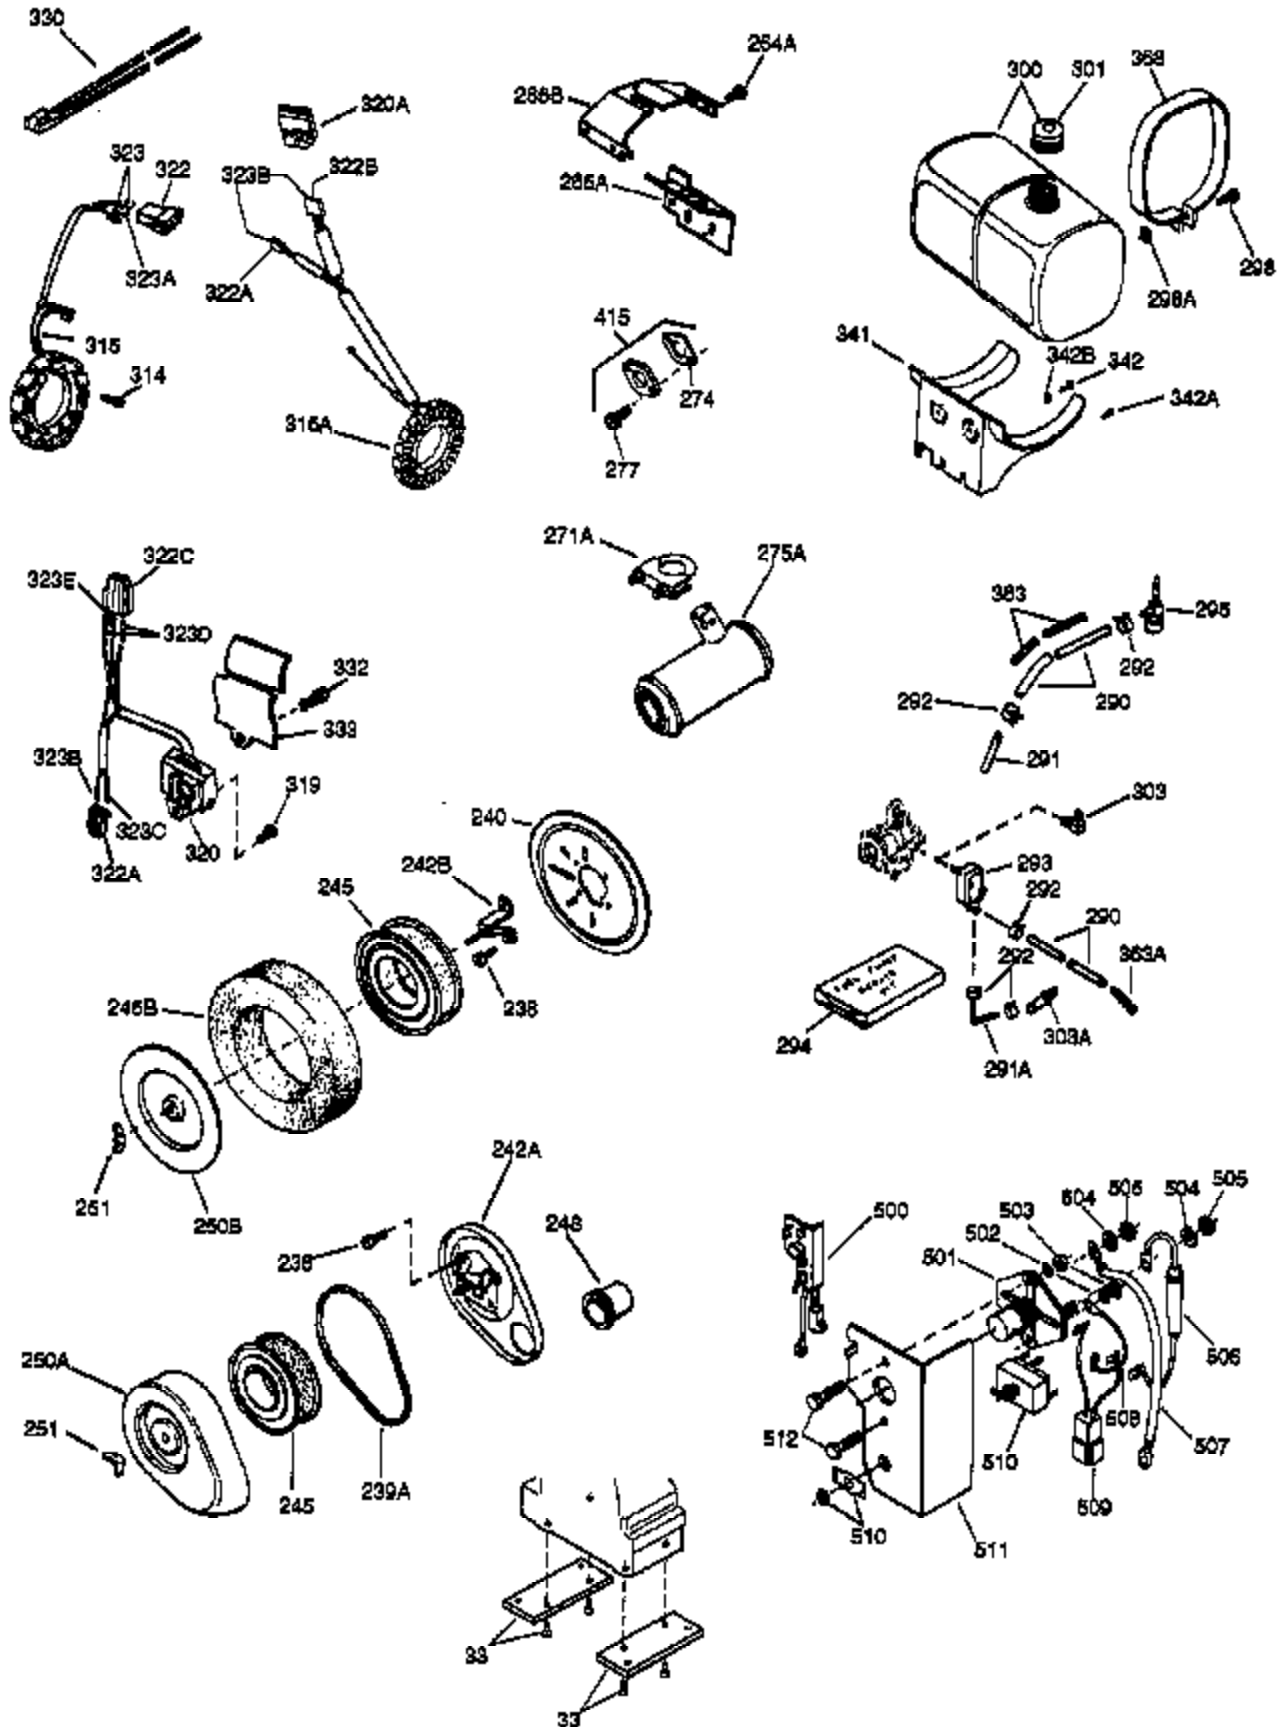

(Page 2 of 2)

IMAGE FILE: ENOH140.2

Ref #	Part Number	Qty	Description
131	650752	1	Screw, 1/4-20 x 7/16"
238	650399	4	Screw, 10-32 x 5/8"
245	32008	1	Air Cleaner Filter
248	34194A	1	Air Cleaner Tube
251	650513	1	Wing Nut, 1/4-20
261A	650751	1	Screw, 1/4-20 x 7/16"
269	33515A	1	* Exhaust Gasket
271A	35732	1	Muffler Clamp
290	29774	1	Fuel Line
291	30962	1	Fuel Line
292	26460	4	Fuel Line Clamp
293	35807	1	Pulse Pump
294	35791	1	Pulse Pump Repair Kit
295	29683	1	Fuel Shut-Off Valve
298B	650456	2	Lock Nut
298	650488	2	Screw, 1/4-20 x 1-1/4"
300	33979	1	Fuel Tank (Incl. 301)
301	33032	1	Fuel Cap
303	29634	2	Fuel Fitting
314	650521	2	Screw, 10-32 x 1-1/8"
315	610902	1	Alternator Coil (20 Amp)(Incl. 322,32 3& 323A)
319	650595	2	Screw, 5/16-24 x 3/8"
319	30063	1	Screw, Torx T-30, 1/4-20 x 1/2"
320	610996	1	Regulator (20 Amp)(Incl. 322A-323E)
322B	611200	1	Connector Body
322	611201	1	Connector Body
322C	610921	1	Connector Body
323	610905	2	Terminal
323D	610992	1	Terminal
323E	610922	1	Terminal
323A	610904	1	Terminal
323B	610989	1	Terminal
323C	610991	2	Terminal
340	33978	1	Fuel Tank Bracket
342B	650787	2	Washer
342A	650785	2	Screw, 5/16-18 x 5/8"
342	650786	2	Screw, 1/4-20 x 5/8"
355	590701	1	Starter Handle
368	33980	1	Fuel Tank Strap
509	34393	1	Alternator Adapter Cord