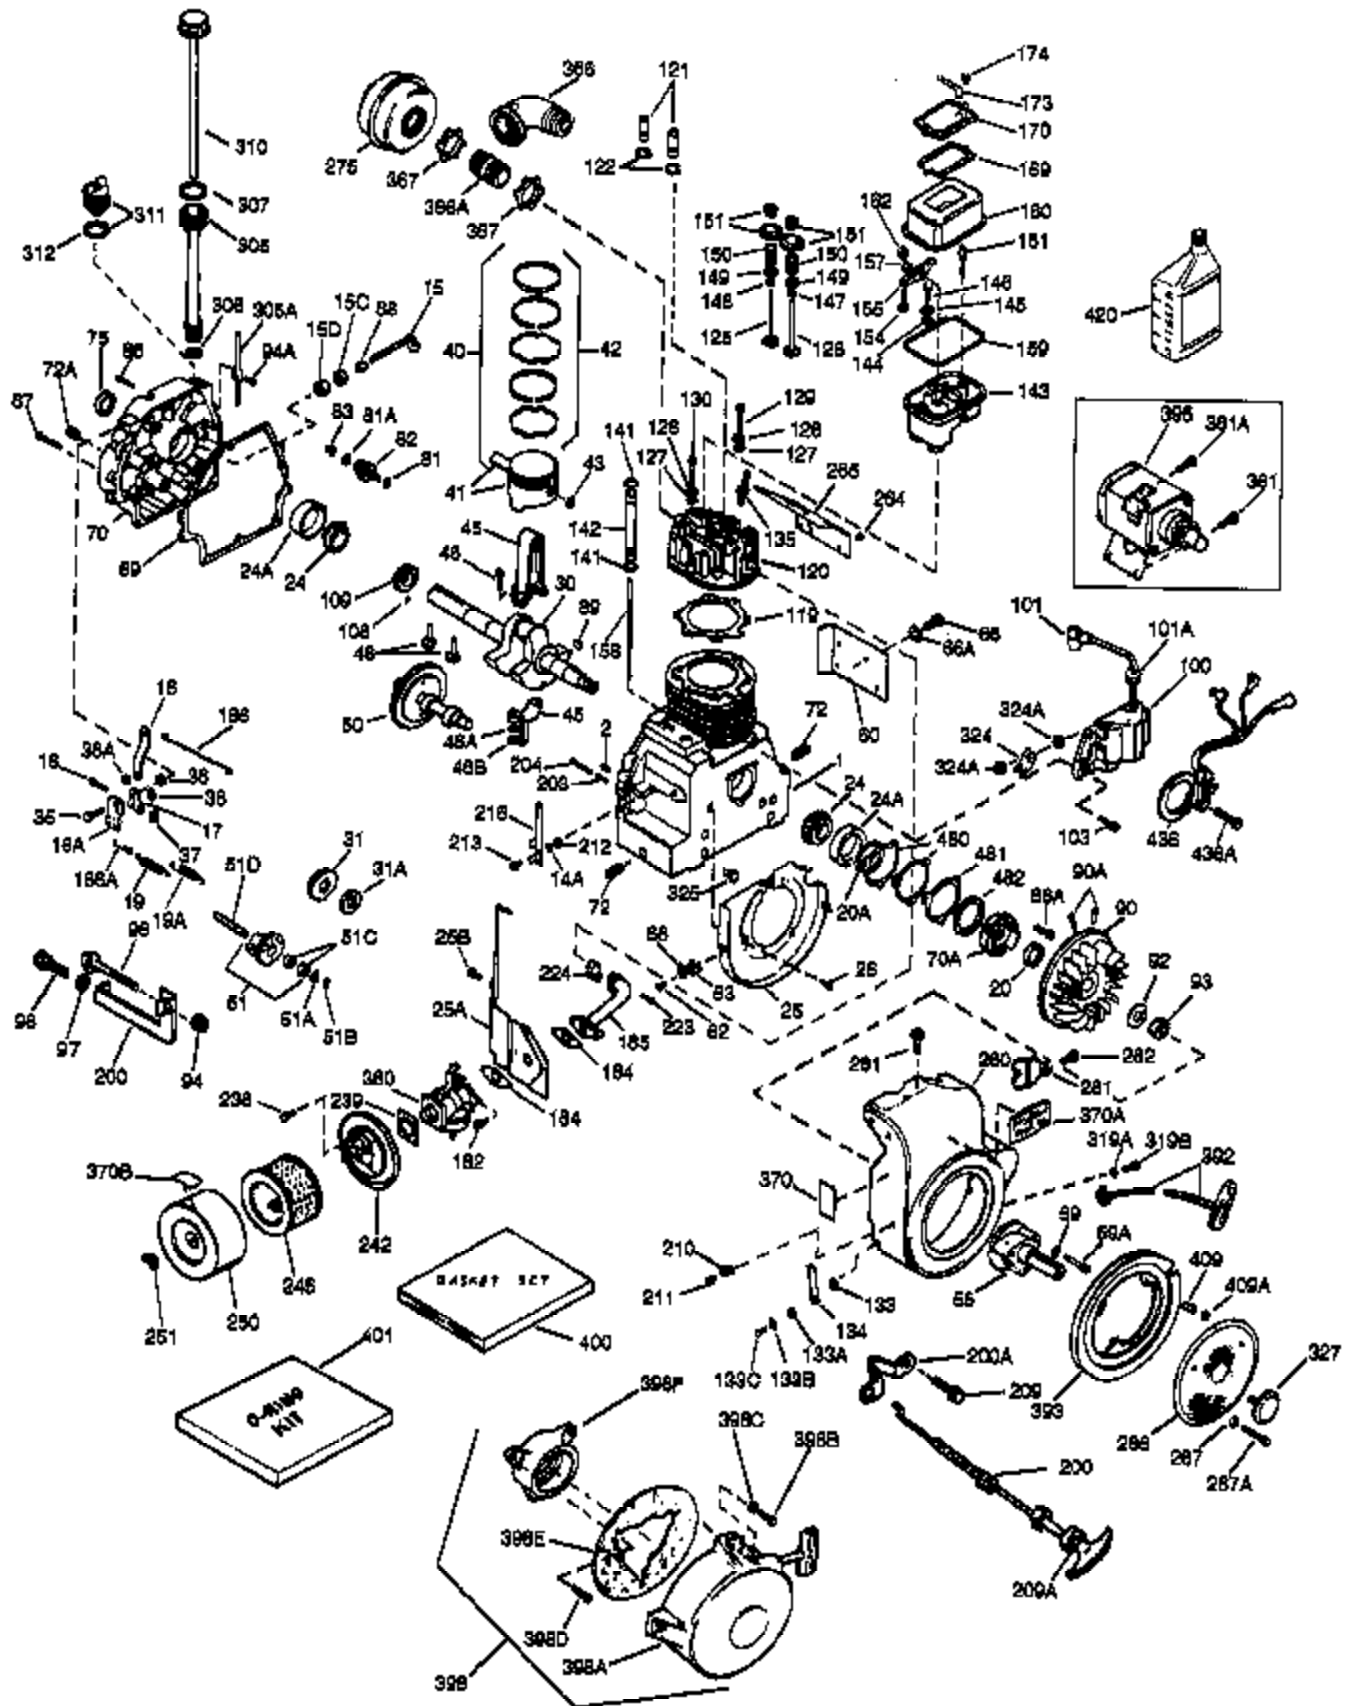

(Page 1 of 2)

IMAGE FILE: ENOH160.2

Ref #	Part Number	Qty	Description
	1 33823A	1	Cylinder (Incl. 2, 72 & 75)
	2 27652	2	Dowel Pin
	14A 28558	1	Washer
	15 32425	1	Governor Rod
	16A 31965	1	Governor Spring Plate
	16 31963	1	Governor Lever
	17 31964	1	Governor Lever Clamp
	18 650544	1	Screw, Torx T-25, 10-24 x 7/8"
	19 31967	1	Extension Spring
	20 31950	1	* Oil Seal
	20A 32599	1	* "O" Ring
	24 31932	2	Tapered Roller Bearing
	24A 31928	2	Bearing Cup
	24A 31928	1	Bearing Cup
	25 32579	1	Blower Housing Baffle
	25A 33477A	1	Air Baffle
	25B 651031	1	Screw, 1/4-20 x 9/16"
	26 650561	3	Screw, 1/4-20 x 5/8"
	30 33821B	1	Crankshaft
	31A 33499	1	Spacer
	31 33963	1	Counterbalance Gear
	35 30312	1	Screw, 10-32 x 1/2"
	37 7975	1	Lock Nut, 10-24
	38 29193	1	Retaining Ring
	38A 650518	1	Washer
	40 34508	1	Piston, Pin & Ring Set (Std.)
	40 34509	1	Piston, Pin & Ring Set (.010" OS)
	40 34510	1	Piston, Pin & Ring Set (.020" OS)
	41 32001C	1	Piston & Pin Ass'y. (Std.) (Incl. 43)
	41 32002B	1	Piston & Pin Ass'y. (.010" OS) (Incl. 43)
	41 32003B	1	Piston & Pin Ass'y. (.020" OS) (Incl. 43)
	42 32004	1	Ring Set (Std.)
	42 32005	1	Ring Set (.010" OS)
	42 32006	1	Ring Set (.020" OS)
	43 31919	2	Piston Pin Retaining Ring
	45 33093A	1	Connecting Rod Ass'y. (Incl.46 - 46B)
	45 34383	1	Connecting Rod Ass'y.(.010" US)(Incl. 46-46B)
	45 34384	1	Connecting Rod Ass'y.(.020" US)(Incl. 46-46B)
	46A 26073	2	Washer
	46B 28264	2	Nut
	46 32077	2	Connecting Rod Bolt
	48 33472	2	Valve Lifter
	50 34752	1	Camshaft (MCR)
	51 34811	2	Counterbalance Weight
	51A 33503	4	Thrust Washer
	51B 792017	2	Retaining Ring
	51C 33501	1	Needle Bearing
	51D 33502	1	Counterbalance Shaft
	60 33479	1	Blower Housing Extension
	66 30063	1	Screw, Torx T-30, 1/4-20 x 1/2"
	69 31956B	1	* Cylinder Cover Gasket
	70A 32577	1	Cylinder Cover (See Ref. #'s 480-482)
	70 34758	1	Cylinder Cover (Incl. 15,20,38,72,88)
	72A 28534	2	Oil Drain Plug
	72A 28534	1	Oil Drain Plug
	72 31927	2	Oil Drain Plug
	75 31950	1	Oil Seal
	81A 650745	1	Washer