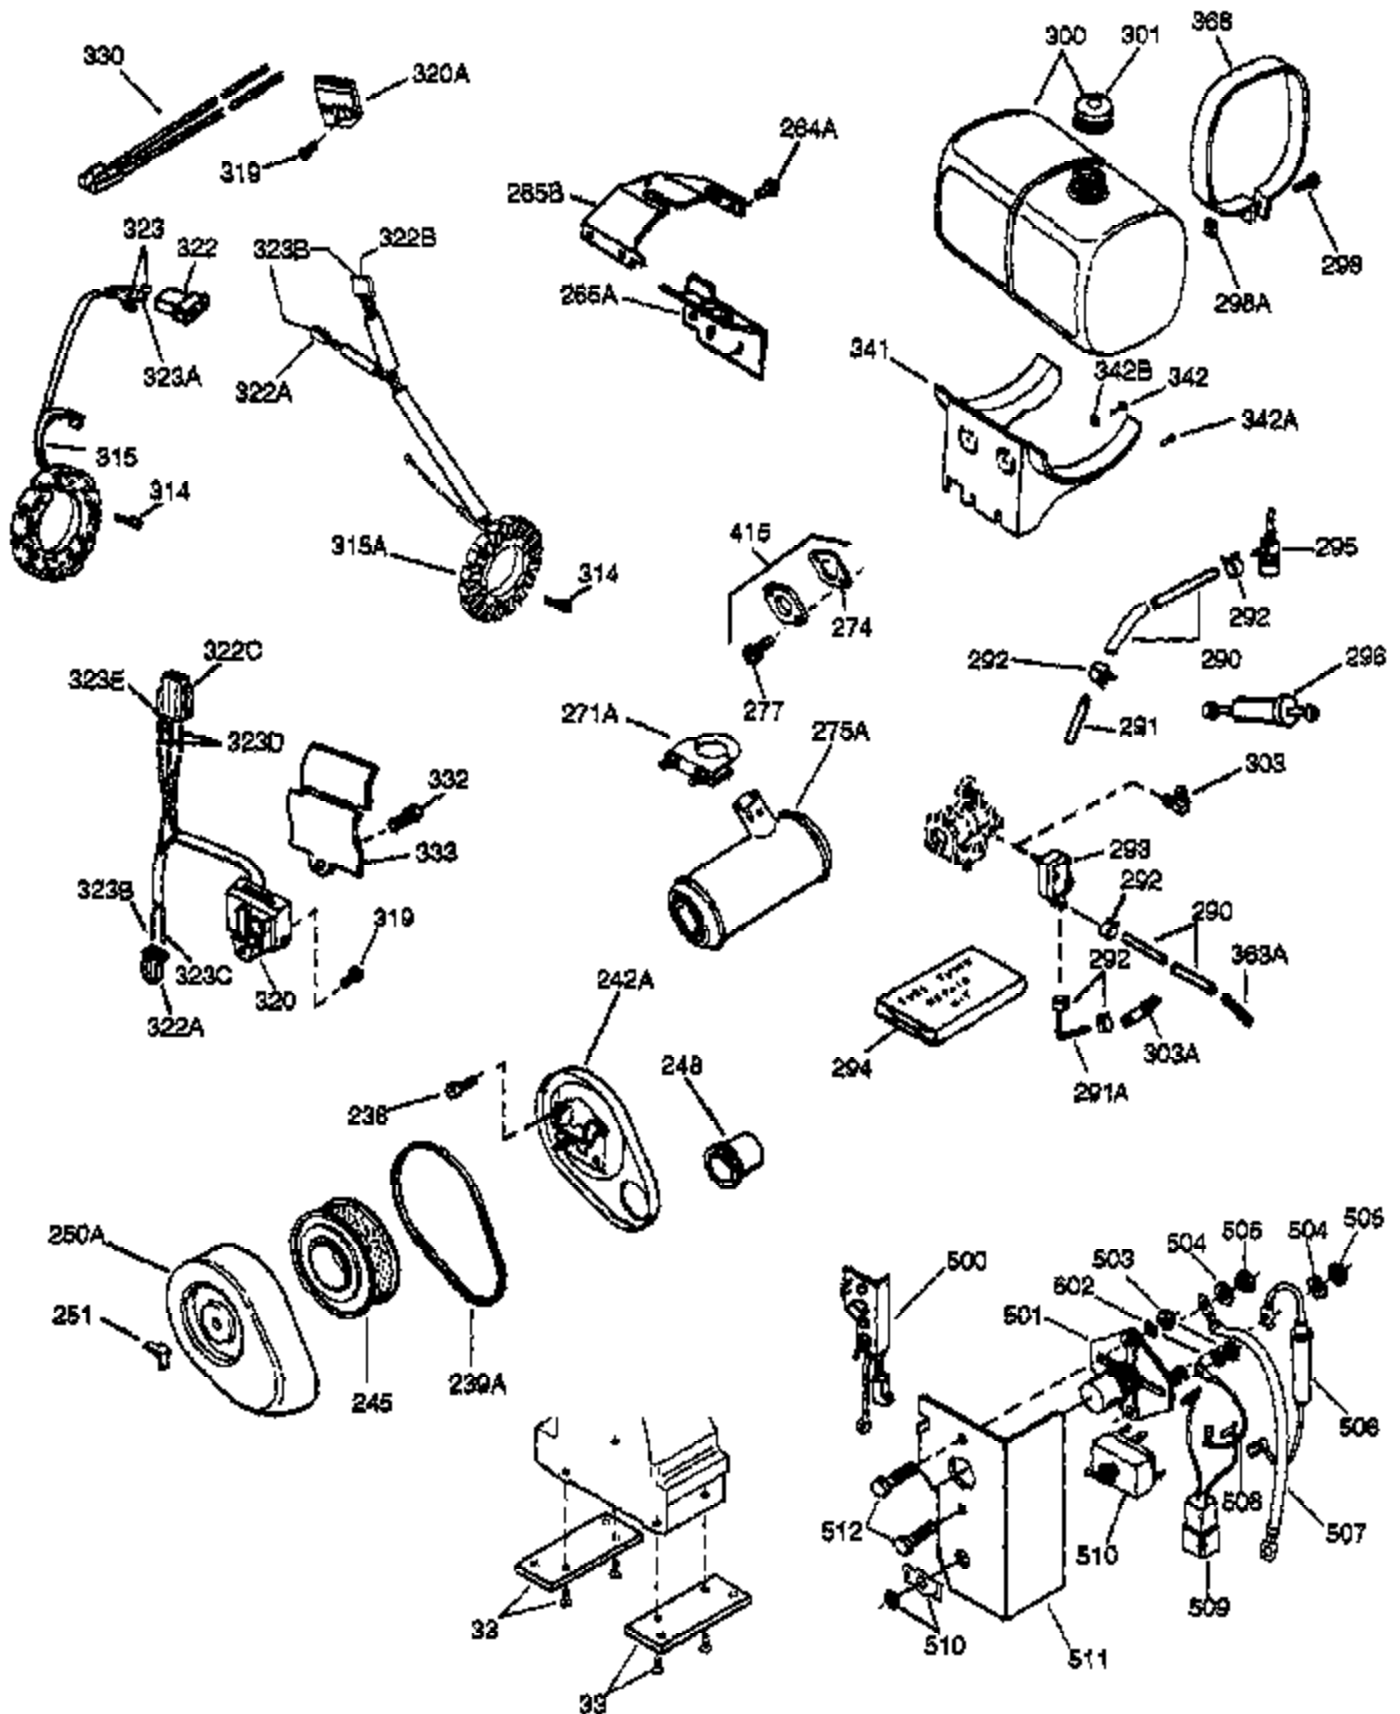

(Page 2 of 2)

IMAGE FILE: ENOH160.2

Ref #	Part Number	Qty	Description
144	33484	3	* "O" Ring (Also Incl. in 401)
238	650399	4	Screw, 10-32 x 5/8"
239A	34197	1	Air Cleaner Gasket
242A	35473	1	Air Cleaner Bracket
245	32008	1	Air Cleaner Filter
248	34194A	1	Air Cleaner Tube
251	650513	1	Wing Nut, 1/4-20
261A	650751	1	Screw, 1/4-20 x 7/16"
271A	35732	1	Muffler Clamp
290	30962	1	Fuel Line
291	29774	1	Fuel Line
292	26460	4	Fuel Line Clamp
293	35807	1	Pulse Pump
294	35791	1	Pulse Pump Repair Kit
295	29683	1	Fuel Shut-Off Valve
298	650488	2	Screw, 1/4-20 x 1-1/4"
298B	650456	2	Lock Nut
300	33979	1	Fuel Tank (Incl. 301)
301	33032	1	Fuel Cap
303	29634	2	Fuel Fitting
314	650521	2	Screw, 10-32 x 1-1/8"
315A	611214	1	Coil (20 Amp) (Incl. 322, 322A & 323)
319	651026	1	Screw 1/4-20 x 1/2"
320A	611215	1	Regulator (20 Amp)
322A	610921	1	Connector Body
322	610824	1	Connector Body
323	610922	2	Terminal
330	34393	1	Alternator Cord
341	33978	1	Fuel Tank Bracket
342A	650785	2	Screw, 5/16-18 x 5/8"
342B	650787	2	Washer
342	650786	2	Screw, 1/4-20 x 5/8"
366A	32143	1	Muffler Nipple
368	33980	1	Fuel Tank Strap