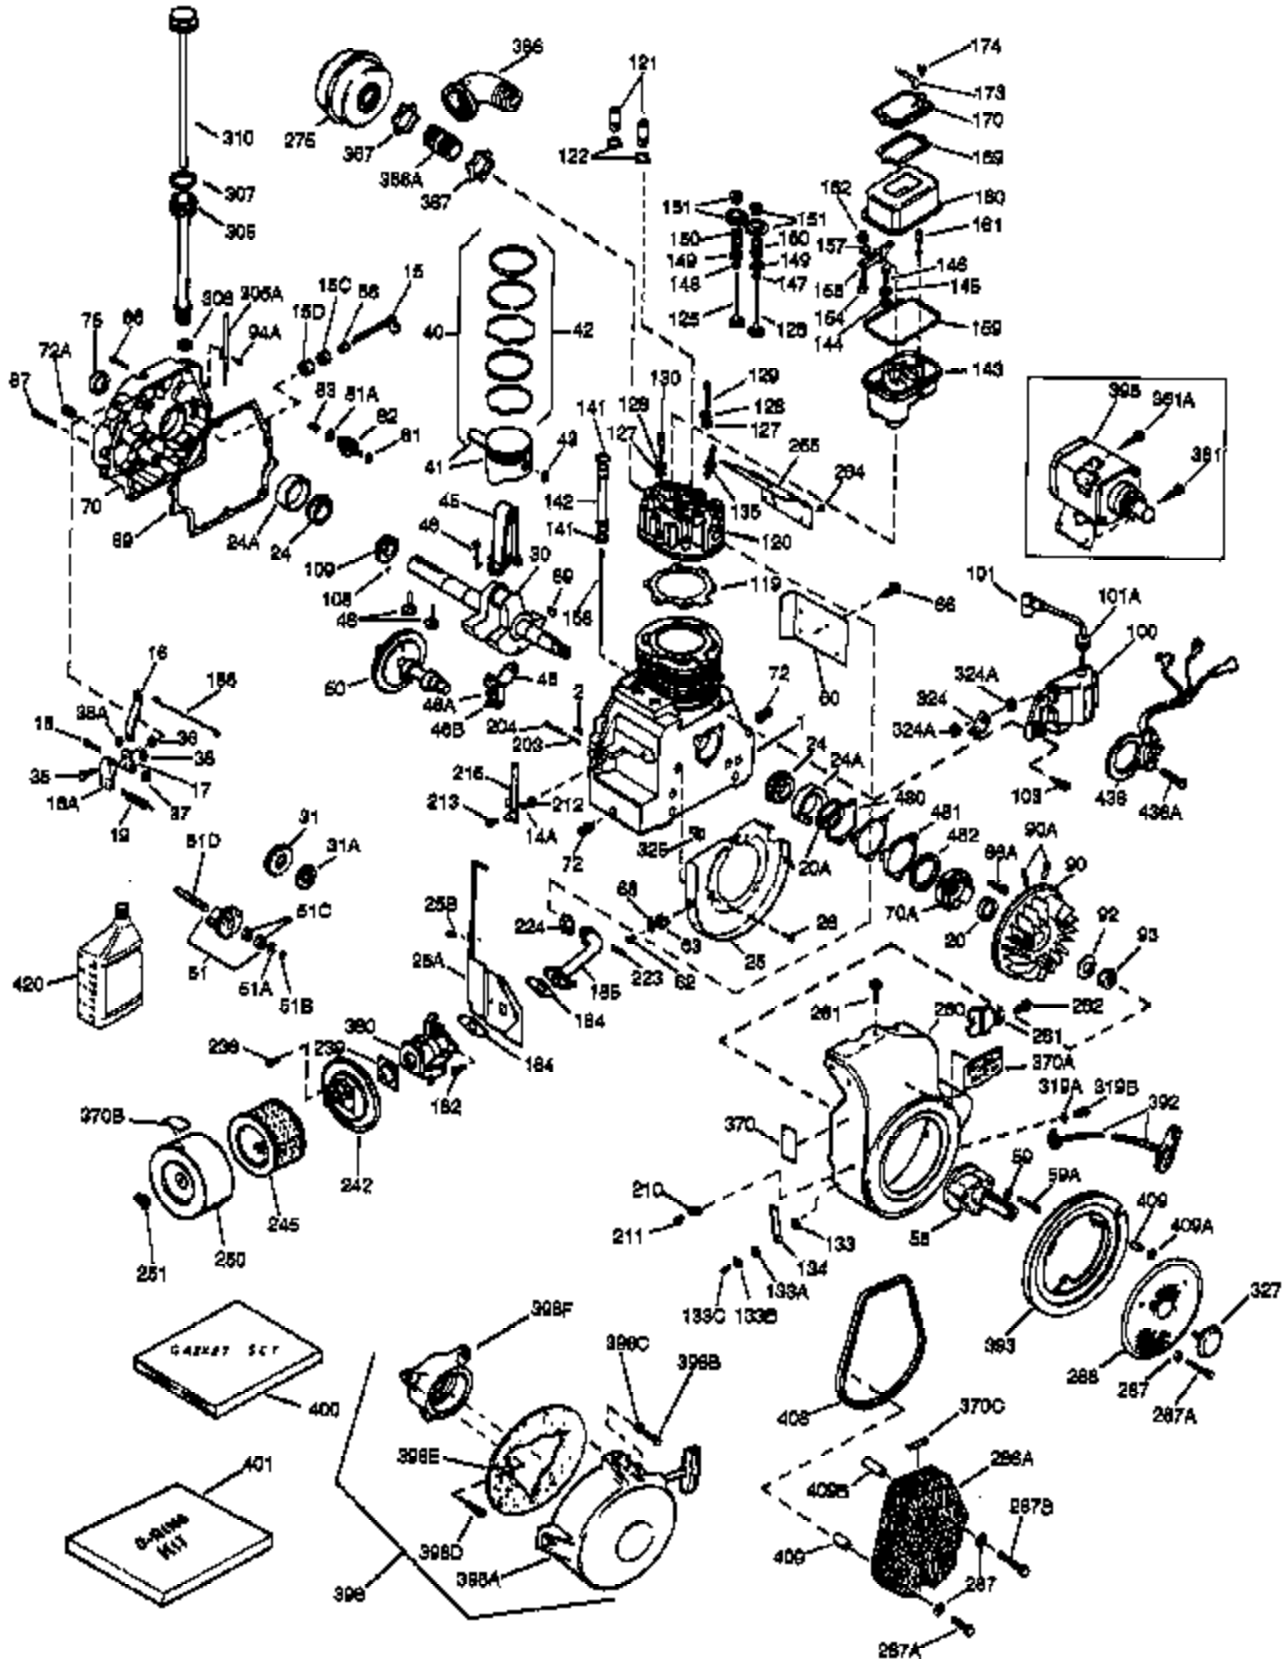

(Page 1 of 2)

IMAGE FILE: ENOH140.2

Ref #	Part Number	Qty	Description
1	33823A	1	Cylinder (Incl. 2, 72 & 75)
2	27652	2	Dowel Pin
14A	28558	1	Washer
15	32425	1	Governor Rod
16	31963	1	Governor Lever
16A	31965	1	Governor Spring Plate
17	31964	1	Governor Lever Clamp
18	650544	1	Screw, Torx T-25, 10-24 x 7/8"
19	31967	1	Extension Spring
20A	32599	1	* "O" Ring
20	31950	1	* Oil Seal
24A	31928	2	Bearing Cup
24	31932	2	Tapered Roller Bearing
25A	33477A	1	Air Baffle
25B	650738	1	Screw, 1/4-20 x 5/8"
25	32579	1	Blower Housing Baffle
26	650561	3	Screw, 1/4-20 x 5/8"
30	33411B	1	Crankshaft
35	30312	1	Screw, 10-32 x 1/2"
37	7975	1	Lock Nut, 10-24
38A	650518	1	Washer
38	29193	1	Retaining Ring
40	34508	1	Piston, Pin & Ring Set (Std.)
40	34509	1	Piston, Pin & Ring Set (.010" OS)
40	34510	1	Piston, Pin & Ring Set (.020" OS)
41	32001C	1	Piston & Pin Ass'y. (Std.) (Incl. 43)
41	32002B	1	Piston & Pin Ass'y. (.010" OS) (Incl. 43)
41	32003B	1	Piston & Pin Ass'y. (.020" OS) (Incl. 43)
42	32004	1	Ring Set (Std.)
42	32005	1	Ring Set (.010" OS)
42	32006	1	Ring Set (.020" OS)
43	31919	2	Piston Pin Retaining Ring
45	33093A	1	Connecting Rod Ass'y. (Incl.46 - 46B)
45	34383	1	Connecting Rod Ass'y.(.010" US)(Incl. 46-46B)
45	34384	1	Connecting Rod Ass'y.(.020" US)(Incl. 46-46B)
46A	26073	2	Washer
46B	28264	2	Nut
46	32077	2	Connecting Rod Bolt
48	33472	2	Valve Lifter
50	34752	1	Camshaft (MCR)
60	33479	1	Blower Housing Extension
62	650760	1	Screw, 8-32 x 3/8"
63	28545	1	Grommet
66	30063	2	Screw, Torx T-30, 1/4-20 x 1/2"
68	33356	1	Ground Terminal
69	31956B	1	* Cylinder Cover Gasket
70A	32577	1	Cylinder Cover (See Ref. #'s 480-482)
70	32685	1	Cylinder Cover (Incl. 15,20,38,72,88)
72	31927	2	Oil Drain Plug
75	31950	1	Oil Seal
81	30590A	1	Washer
81A	650745	1	Washer
82	34751	1	Governor Gear Ass'y.
83	35322	1	Governor Spool
86A	792028	3	Screw, 5/16-18 x 7/8"
86	650588	1	Screw, 1/4-20 x 2"
87	650451	8	Screw, 1/4-20 x 1"
88	32426	1	Spacer