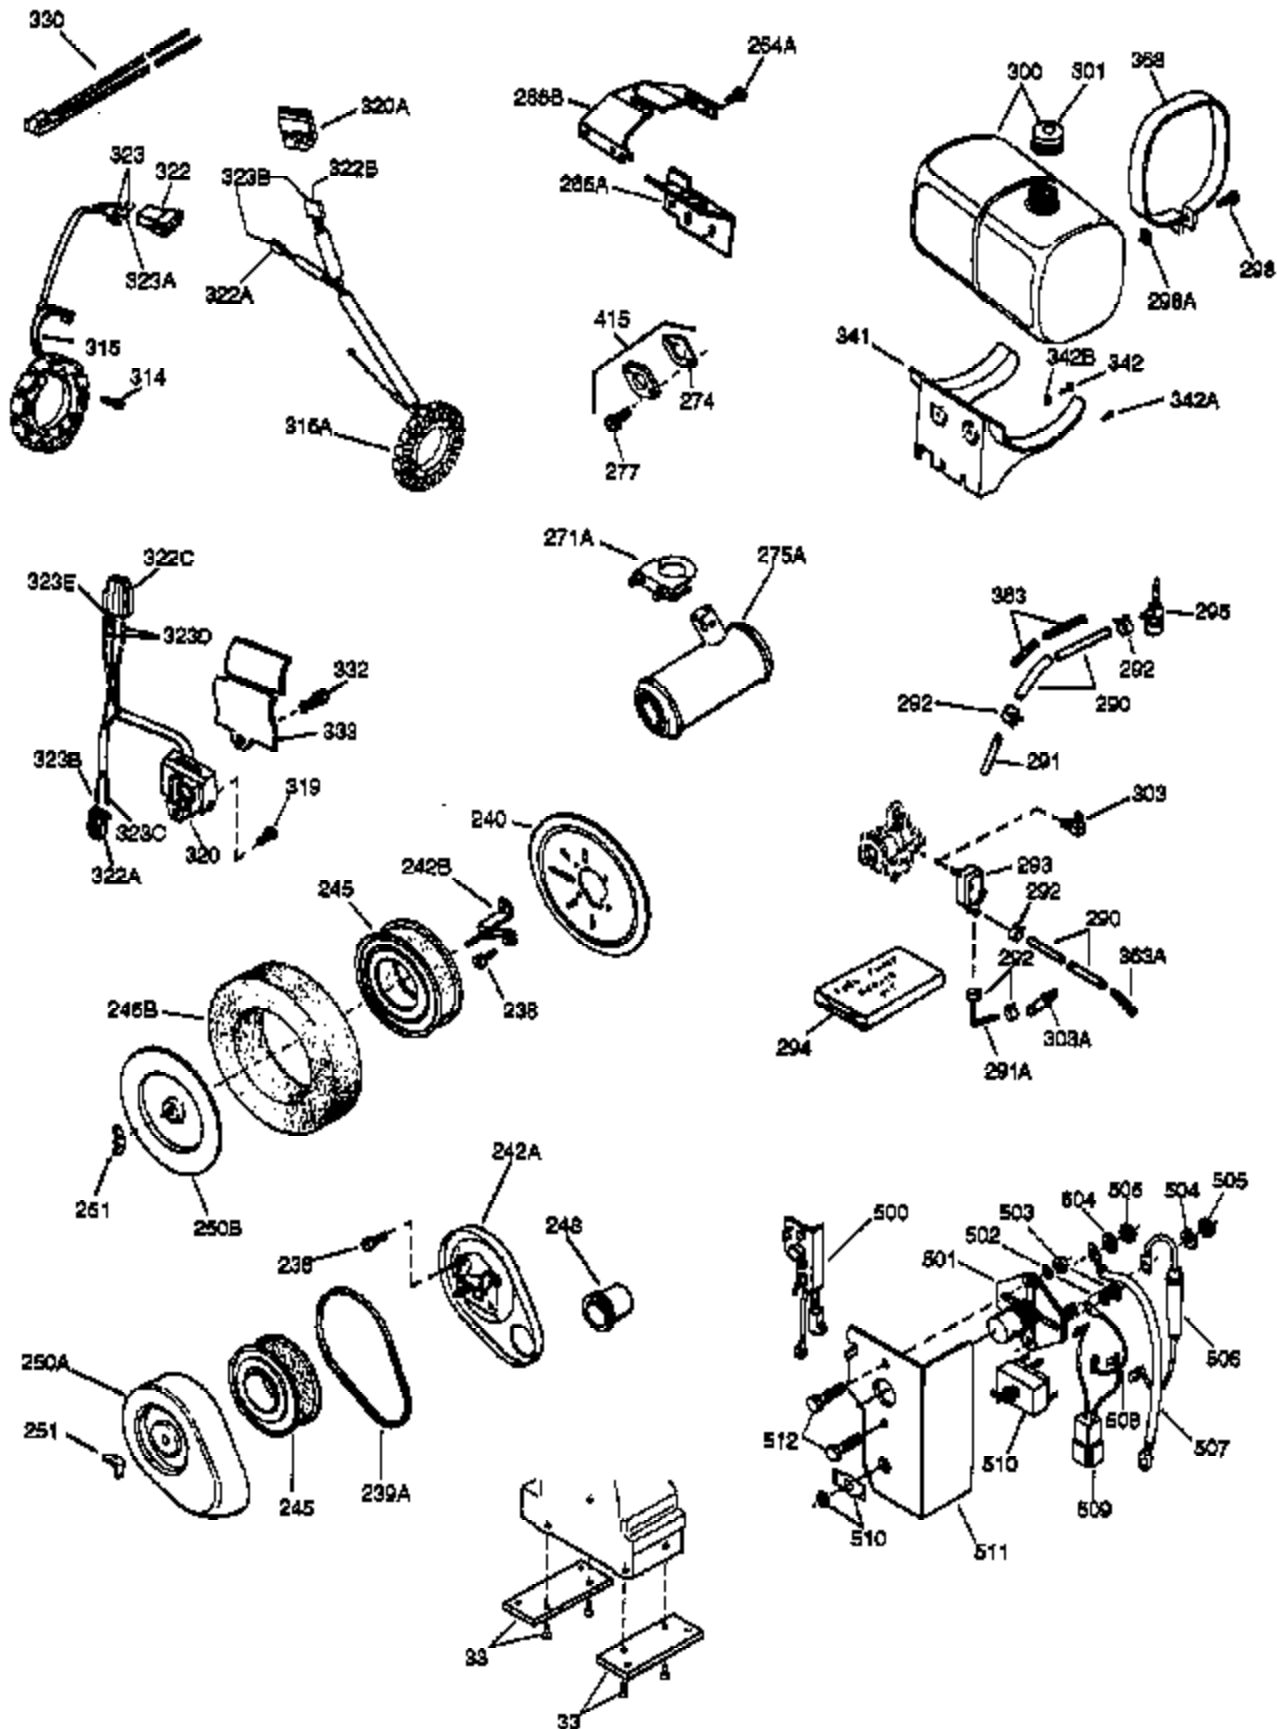

(Page 2 of 2)

IMAGE FILE: ENOH140.2

Ref #	Part Number	Qty	Description
131	650752	1	Screw, 1/4-20 x 7/16"
238	650399	4	Screw, 10-32 x 5/8"
245	32008	1	Air Cleaner Filter
251	650513	1	Wing Nut, 1/4-20
261A	650751	1	Screw, 1/4-20 x 7/16"
269	33515A	1	* Exhaust Gasket
271A	35732	1	Muffler Clamp
290	29774	2	Fuel Line (1.12")
291	30962	1	Fuel Line (21.00")
292	26460	4	Fuel Line Clamp
293	35807	1	Pulse Pump (Incl. 294)
294	33010	1	Pulse Pump Repair Kit
295	29683	1	Fuel Shut-Off Valve
298	650488	1	Screw, 1/4-20 x 1-1/4"
298A	650456	1	Lock Nut, 1/4-20
300	33979	1	Fuel Tank (Incl. 301)
301	33032	1	Fuel Cap
303	29634	2	Fuel Fitting
319	650595	1	Screw, 5/16-24 x 3/8"
341	33978	1	Fuel Tank Bracket
342	650786	2	Screw, 1/4-20 x 5/8"
342A	650785	2	Screw, 5/16-18 x 5/8"
342B	650787	2	Belleville Washer
368	33980	1	Fuel Tank Strap