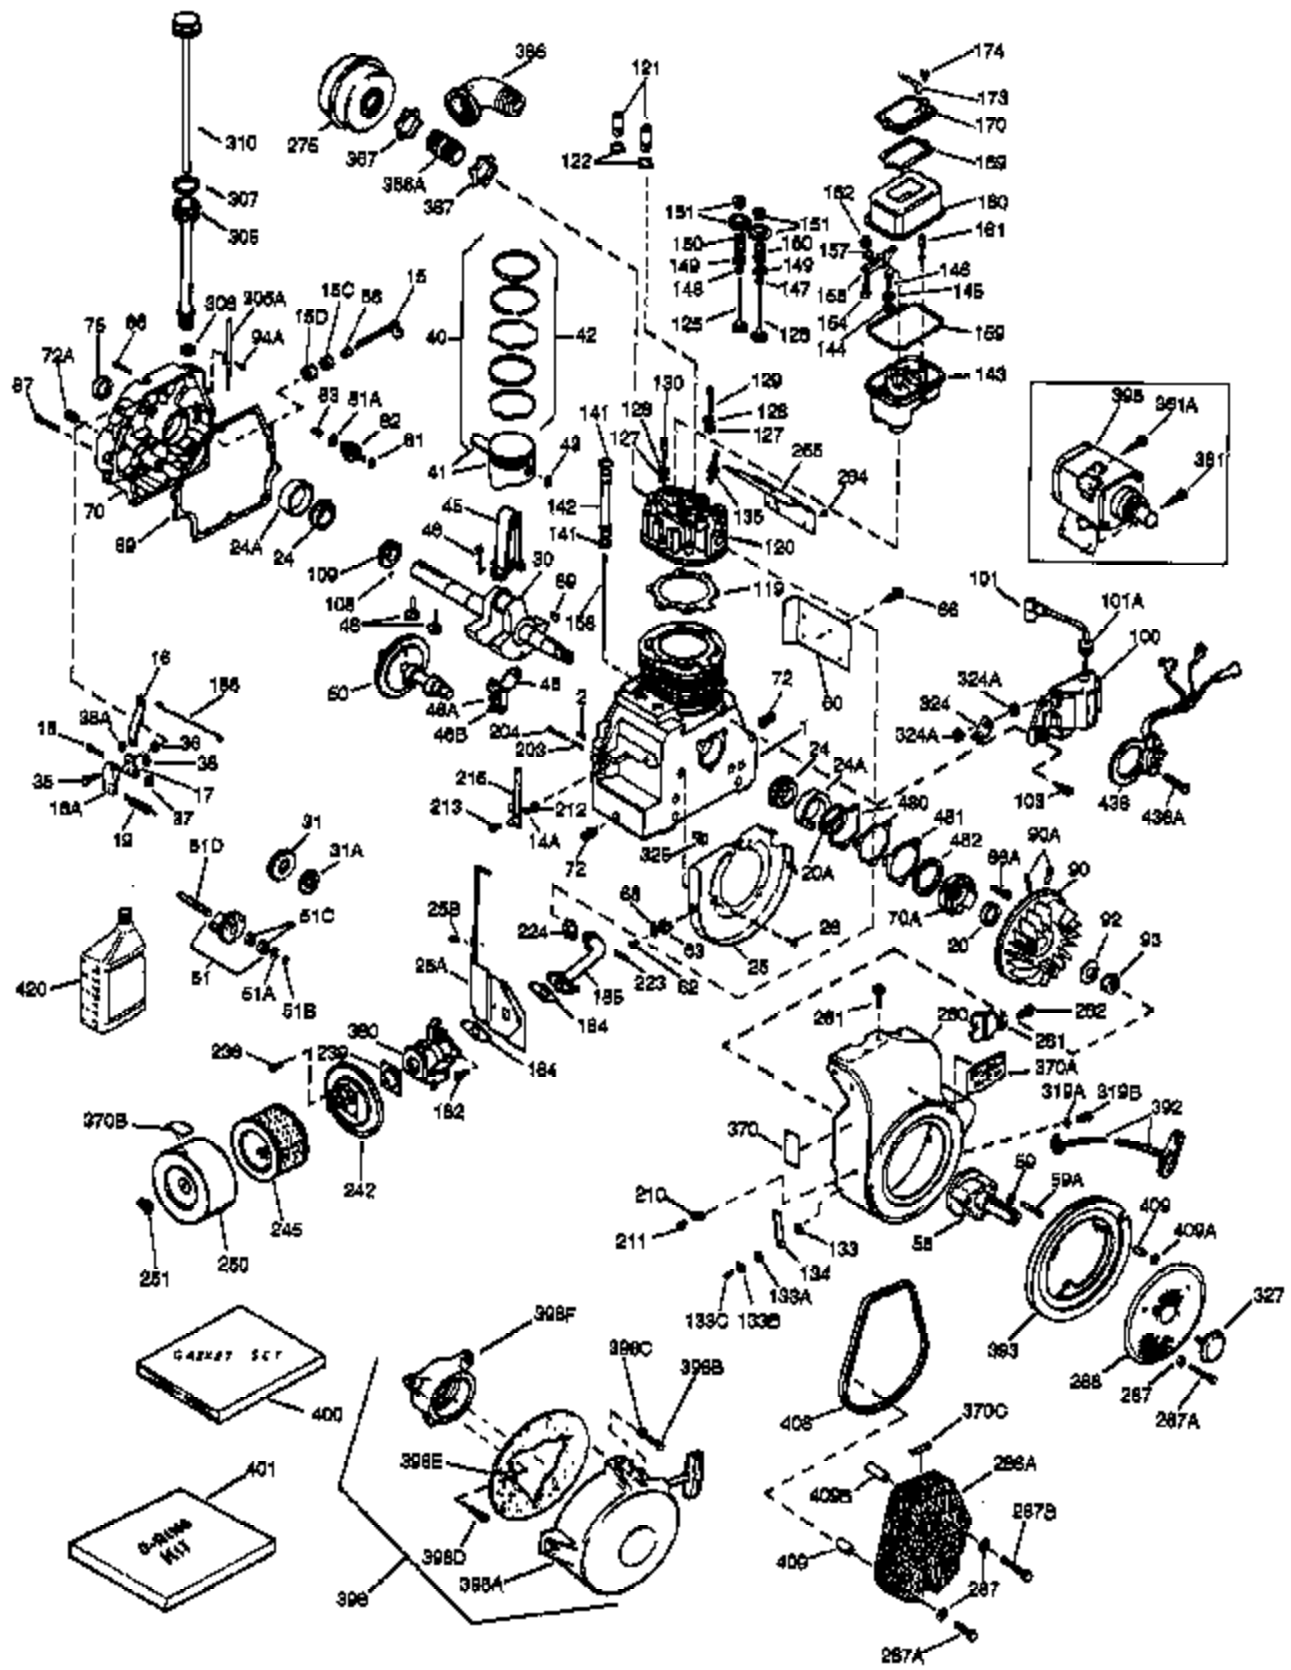

(Page 1 of 2)

IMAGE FILE: ENOH140.2

Ref #	Part Number	Qty	Description
1	33823A	1	Cylinder (Incl. 2, 72 & 75)
2	27652	2	Dowel Pin
14A	28558	1	Washer
15	32425	1	Governor Rod
16A	31965	1	Governor Spring Plate
16	31963	1	Governor Lever
17	31964	1	Governor Lever Clamp
18	650544	1	Screw, Torx T-25, 10-24 x 7/8"
19	31967	1	Extension Spring
20A	32599	1	* "O" Ring
20	31950	1	* Oil Seal
24A	31928	2	Bearing Cup
24	31932	2	Tapered Roller Bearing
25B	650738	1	Screw, 1/4-20 x 5/8"
25	32579	1	Blower Housing Baffle
25A	33477A	1	Air Baffle
26	650561	3	Screw, 1/4-20 x 5/8"
30	33391B	1	Crankshaft
35	30312	1	Screw, 10-32 x 1/2"
37	7975	1	Lock Nut, 10-24
38A	650518	1	Washer
38	29193	1	Retaining Ring
40	34508	1	Piston, Pin & Ring Set (Std.)
40	34509	1	Piston, Pin & Ring Set (.010" OS)
40	34510	1	Piston, Pin & Ring Set (.020" OS)
41	32001C	1	Piston & Pin Ass'y (Std.) (Incl. 43)
41	32002B	1	Piston & Pin Ass'y (.010" OS) (Incl. 43)
41	32003B	1	Piston & Pin Ass'y (.020" OS) (Incl. 43)
42	32004	1	Ring Set (Std.)
42	32005	1	Ring Set (.010" OS)
42	32006	1	Ring Set (.020" OS)
43	31919	2	Piston Pin Retaining Ring
45	33093A	1	Connecting Rod Ass'y (Incl.46 - 46B)
45	34383	1	Connecting Rod Ass'y(.010" US)(Incl. 46-46B)
45	34384	1	Connecting Rod Ass'y (.020" US)(Incl. 46-46B)
46	32077	2	Connecting Rod Bolt
46B	28264	2	Nut
46A	26073	2	Washer
48	33472	2	Valve Lifter
50	34752	1	Camshaft (MCR)
60	33479	1	Blower Housing Extension
62	650760	1	Screw, 8-32 x 3/8"
63	28545	1	Grommet
66	30063	2	Screw, Torx T-30, 1/4-20 x 1/2"
68	33356	1	Ground Terminal
69	31956B	1	* Cylinder Cover Gasket
70	32685	1	Cylinder Cover (Incl. 15,20,38,72,88)
70A	32577	1	Cylinder Cover (See Ref. #'s 480-482)
72	31927	2	Oil Drain Plug
75	31950	1	Oil Seal
81	30590A	1	Washer
81A	650745	1	Washer
82	34751	1	Governor Gear Ass'y
83	35322	1	Governor Spool
86	650588	1	Screw, 1/4-20 x 2"
86A	792028	3	Screw, 5/16-18 x 7/8"
87	650451	8	Screw, 1/4-20 x 1"
88	32426	1	Spacer