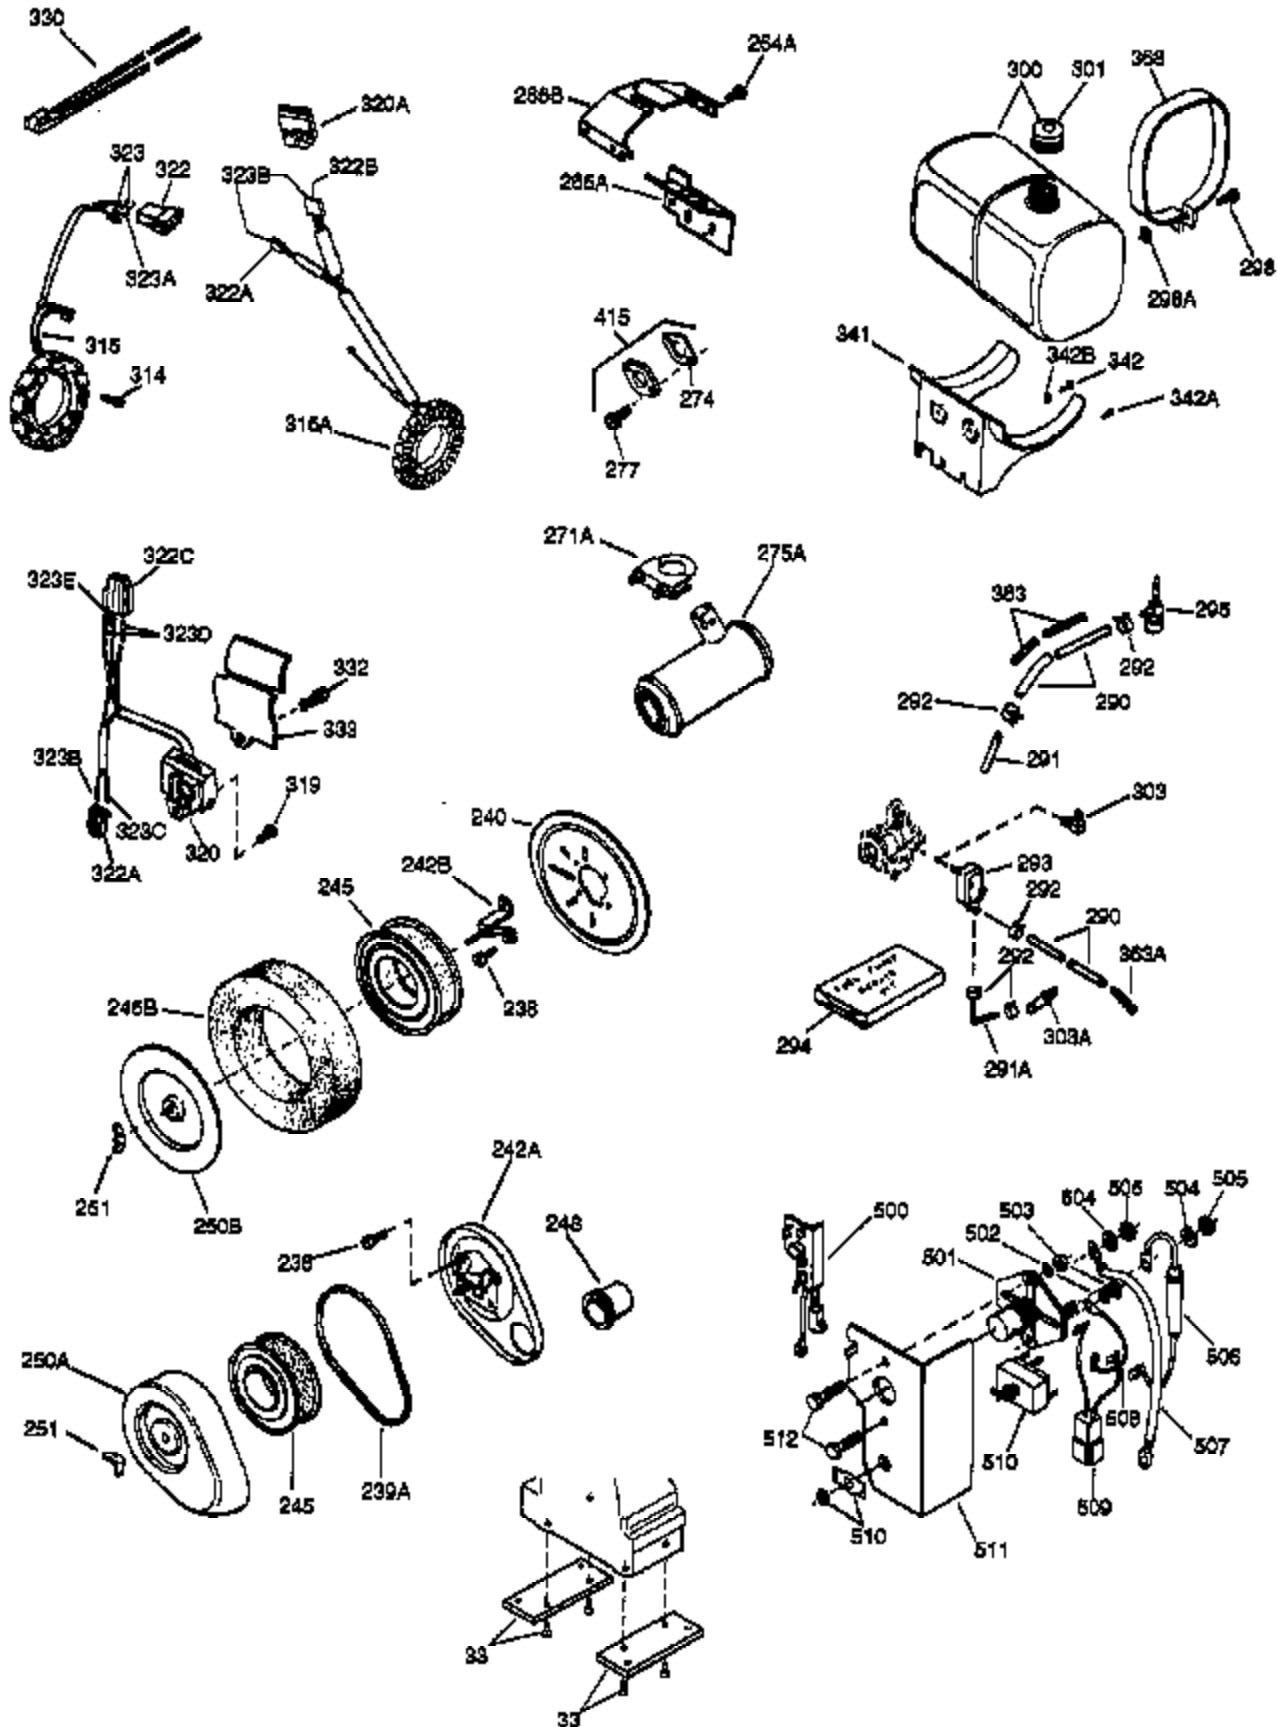

(Page 2 of 2)

IMAGE FILE: ENOH140.2

Ref #	Part Number	Qty	Description
131	650752	1	Screw, 1/4-20 x 7/16"
238	650399	4	Screw, 10-32 x 5/8"
245	32008	1	Air Cleaner Filter
251	650513	1	Wing Nut, 1/4-20
261A	650751	1	Screw, 1/4-20 x 7/16"
269	33515A	1	* Exhaust Gasket
271A	35732	1	Muffler Clamp
290	29774	1	Fuel Line
291	30962	1	Fuel Line
292	26460	3	Fuel Line Clamp
293	35807	1	Pulse Pump
293A	650378	2	Screw, Torx T-30, 5/16-18 x 1-1/8"
294	35791	1	Fuel Pump Repair Kit
295	29683	1	Fuel Shut-Off Valve
298A	650488	2	Screw, 1/4-20 x 1-1/4"
298B	650456	2	Lock Nut
300	33979	1	Fuel Tank (Incl. 301)
301	33032	1	Fuel Cap
303	29634	1	Fuel Fitting
319	650595	1	Screw, 5/16-24 x 3/8"
332	650736	1	Screw, 10-16 x 3/8"
333	34276	1	Regulator Cover
339	650787	2	Washer
340	33978	1	Fuel Tank Bracket
342A	650785	2	Screw, 5/16-18 x 5/8"
342	650786	2	Screw, 1/4-20 x 5/8"
355	590701	1	Starter Handle
368	33980	1	Fuel Tank Strap