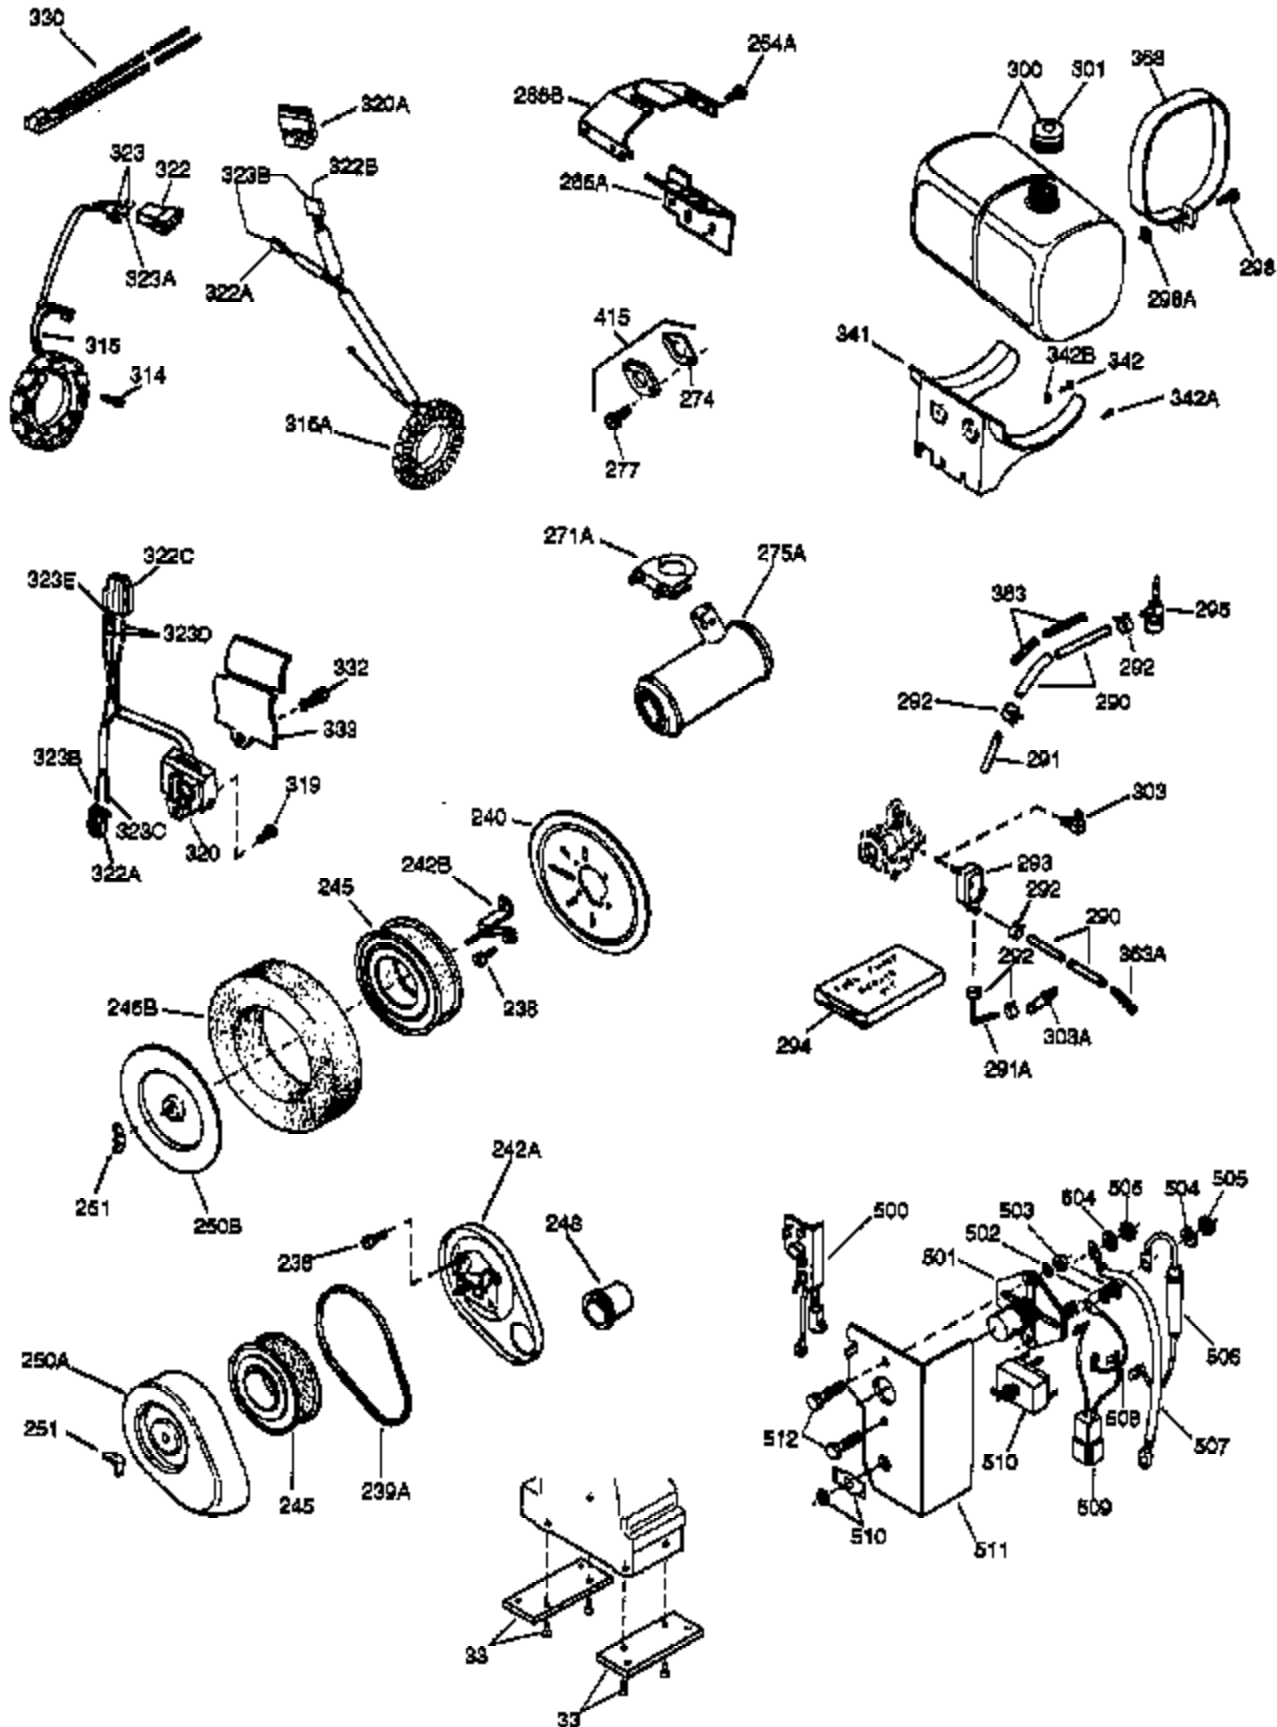

(Page 2 of 2)

IMAGE FILE: ENOH140.2

Ref #	Part Number	Qty	Description
131	650752	1	Screw, 1/4-20 x 7/16"
238	650399	4	Screw, 10-32 x 5/8"
245	32008	1	Air Cleaner Filter
248	34194A	1	Air Cleaner Tube
251	650513	1	Wing Nut, 1/4-20
261A	650751	1	Screw, 1/4-20 x 7/16"
269	33515A	1	* Exhaust Gasket
271A	35732	1	Muffler Clamp
290	29774	1	Fuel Line
291	30962	1	Fuel Line
292	26460	4	Fuel Line Clamp
293	35807	1	Pulse Pump
293A	650378	2	Screw, Torx T-30, 5/16-18 x 1-1/8"
294	35791	1	Pulse Pump Repair Kit
295	29683	1	Fuel Shut-Off Valve
298A	650488	2	Screw, 1/4-20 x 1/1/4"
298B	650456	2	Lock Nut
300	33979	1	Fuel Tank (Incl. 301)
301	33032	1	Fuel Cap
303	29634	1	Fuel Fitting
319	650595	1	Screw, 5/16-24 x 3/8"
332	650650	1	Screw 10-16 x 3/8"
333	34276	1	Regulator Cover
339	650787	2	Washer
340	33978	1	Fuel Tank Bracket
342A	650785	2	Screw, 5/16-18 x 5/8"
342	650786	2	Screw, 1/4-20 x 5/8"
355	590701	1	Starter Handle
368	33980	1	Fuel Tank Strap