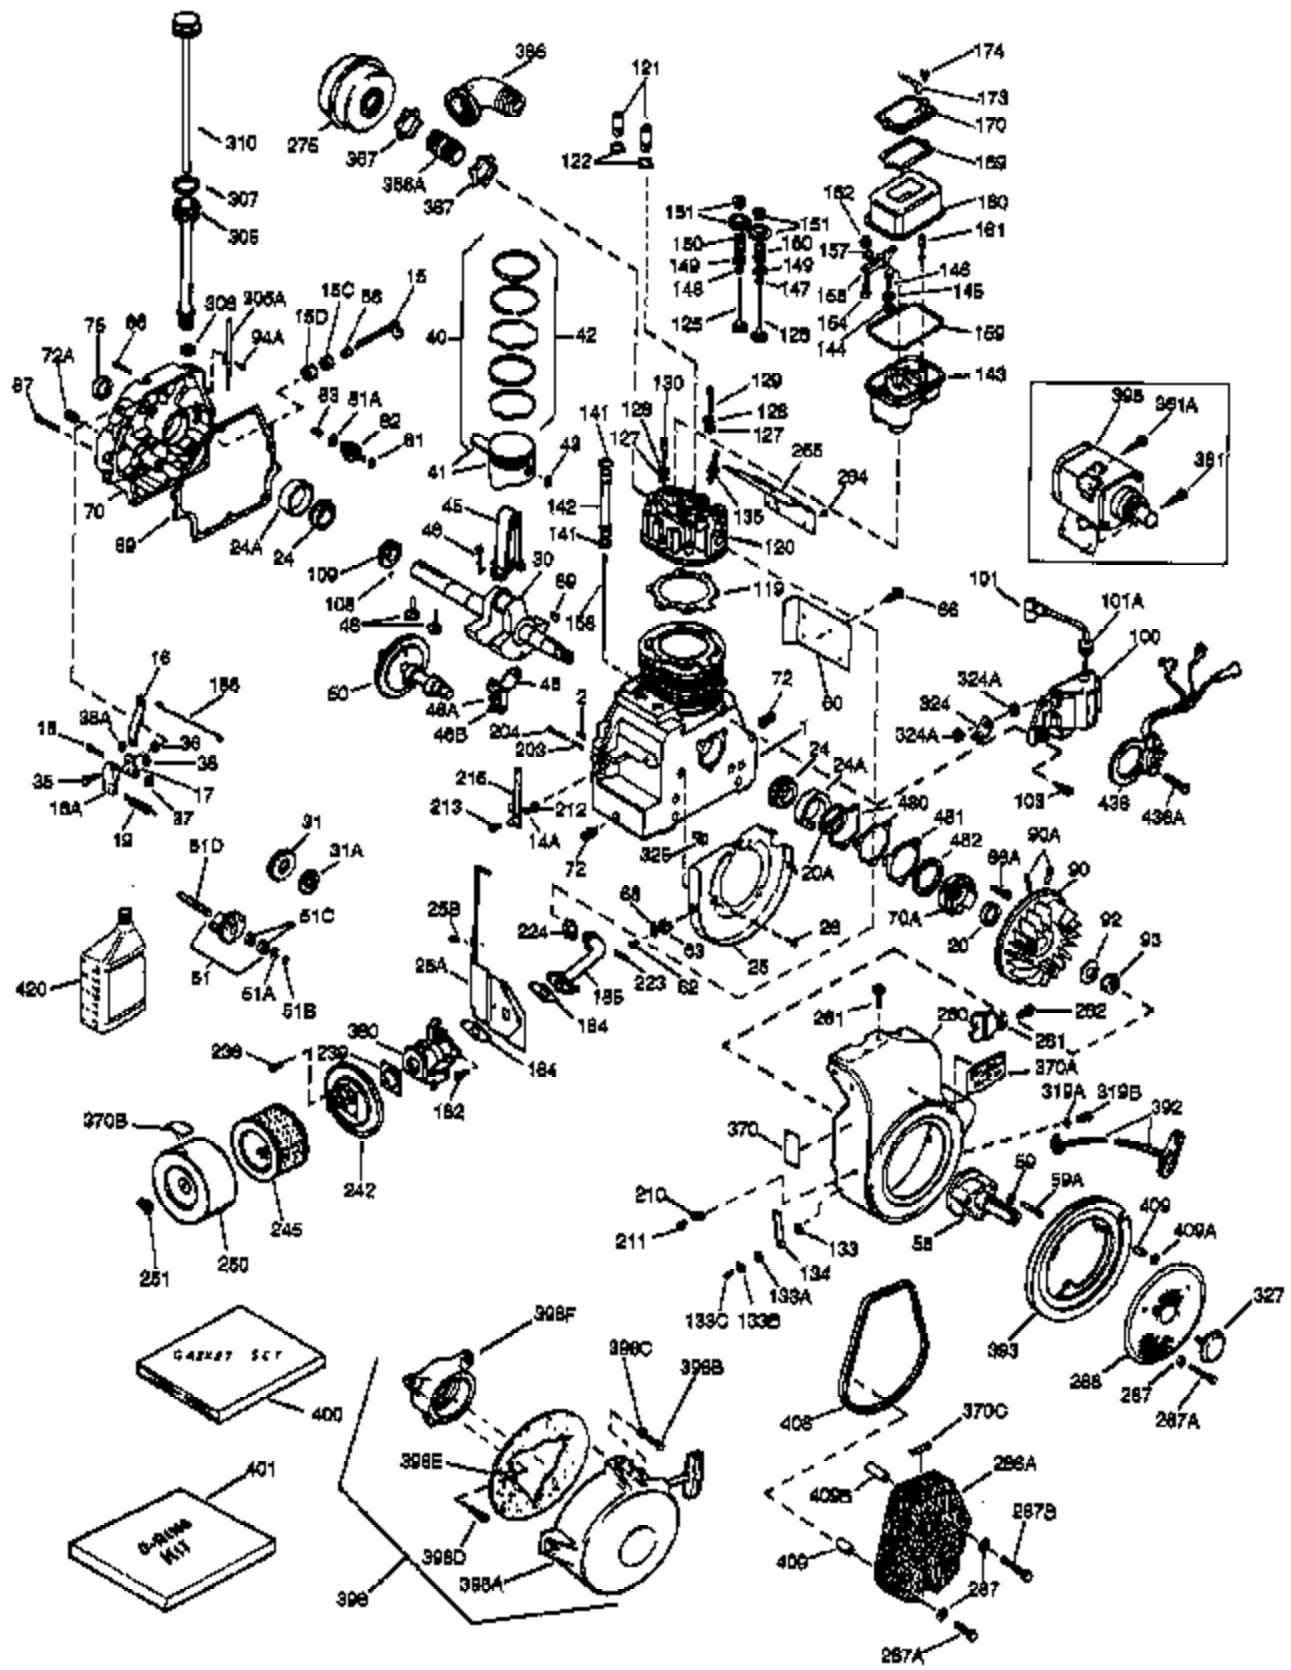

(Page 1 of 2)

IMAGE FILE: ENOH140.2

Ref #	Part Number	Qty	Description
1	33823A	1	Cylinder (Incl. 2, 72 & 75)
2	27652	2	Dowel Pin
14A	28558	1	Washer
15	32425	1	Governor Rod
16A	31965	1	Governor Spring Plate
16	31963	1	Governor Lever
17	31964	1	Governor Lever Clamp
18	650544	1	Screw, Torx T-25, 10-24 x 7/8"
19	31967	1	Extension Spring
20A	32599	1	* "O" Ring
20	31950	1	* Oil Seal
24A	31928	2	Bearing Cup
24	31932	2	Tapered Roller Bearing
25B	650738	1	Screw, 1/4-20 x 5/8"
25	32579	1	Blower Housing Baffle
25A	34285	1	Air Baffle
26	650561	3	Screw, 1/4-20 x 5/8"
30	34278B	1	Crankshaft
35	30312	1	Screw, 10-32 x 1/2"
37	7975	1	Lock Nut, 10-24
38A	650518	1	Washer
38	29193	1	Retaining Ring
40	34508	1	Piston, Pin & Ring Set (Std.)
40	34509	1	Piston, Pin & Ring Set (.010" OS)
40	34510	1	Piston, Pin & Ring Set (.020" OS)
41	32001C	1	Piston & Pin Ass'y. (Std.) (Incl. 43)
41	32002B	1	Piston & Pin Ass'y. (.010" OS) (Incl. 43)
41	32003B	1	Piston & Pin Ass'y. (.020" OS) (Incl. 43)
42	32004	1	Ring Set (Std.)
42	32005	1	Ring Set (.010" OS)
42	32006	1	Ring Set (.020" OS)
43	31919	2	Piston Pin Retaining Ring
45	33093A	1	Connecting Rod Ass'y. (Incl.46 - 46B)
45	34383	1	Connecting Rod Ass'y.(.010" US)(Incl. 46-46B)
45	34384	1	Connecting Rod Ass'y.(.020" US)(Incl. 46-46B)
46	32077	2	Connecting Rod Bolt
46B	28264	2	Nut
46A	26073	2	Washer
48	33472	2	Valve Lifter
50	34752	1	Camshaft (MCR)
60	33479	1	Blower Housing Extension
62	650760	1	Screw, 8-32 x 3/8"
63	28545	1	Grommet
66	650128	2	Screw, 10-24 x 1/2"
68	33356	1	Ground Terminal
69	31956B	1	* Cylinder Cover Gasket
70	32685	1	Cylinder Cover (Incl. 15,20,38,72,88)
70A	32577	1	Cylinder Cover (See Ref. #'s 480-482)
72	31927	2	Oil Drain Plug
75	31950	1	Oil Seal
81	30590A	1	Washer
81A	650745	1	Washer
82	34751	1	Governor Gear Ass'y.
83	35322	1	Governor Spool
86	650588	1	Screw, 1/4-20 x 2"
86A	792028	3	Screw, 5/16-18 x 7/8"
87	650451	8	Screw, 1/4-20 x 1"
88	32426	1	Spacer