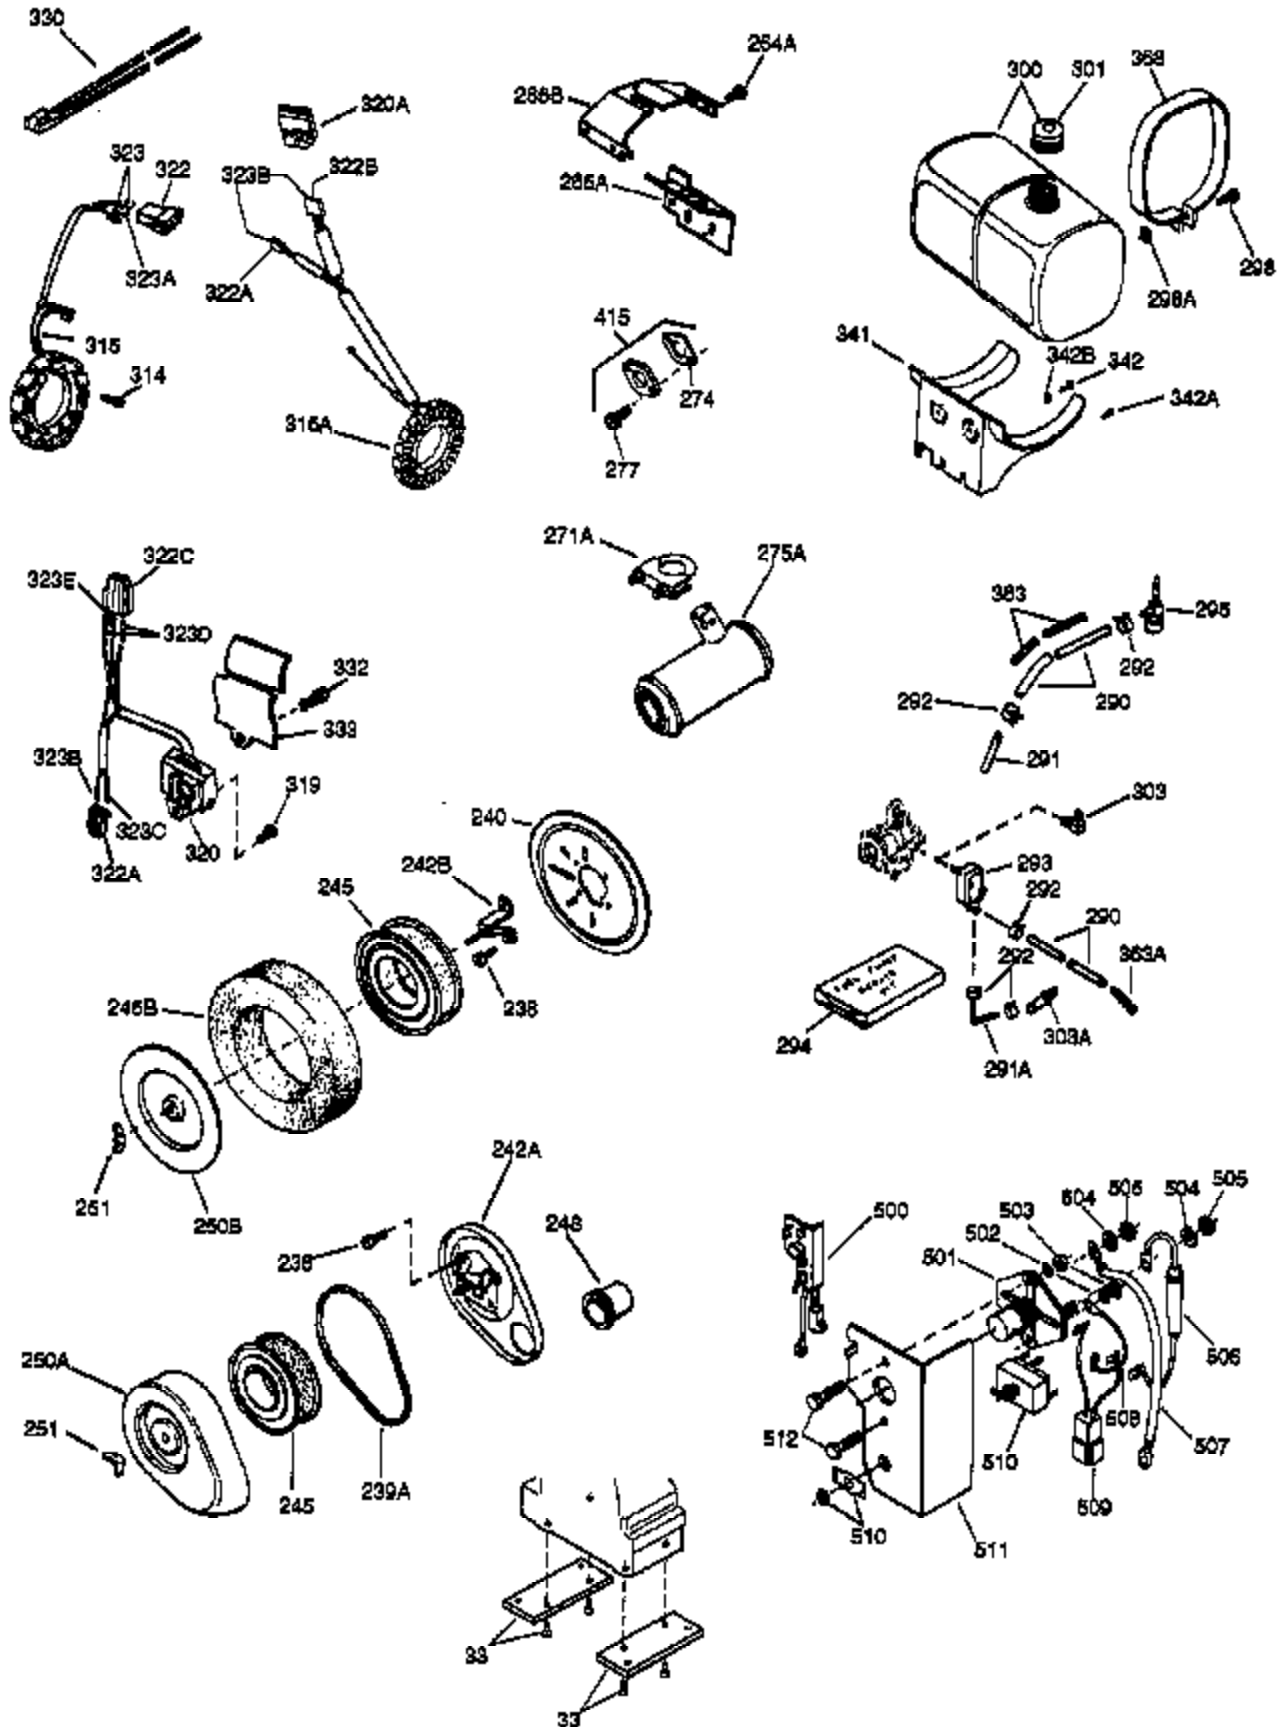

Ref #	Part Number	Qty	Description
239	35471	1	* Air Cleaner Gasket
239	34197	1	Air Cleaner Gasket
242	35473	1	Air Cleaner Bracket
245	32008	1	Air Cleaner Filter
250	34193	1	Air Cleaner Cover
251	650513	1	Wing Nut, 1/4-20
260	34195B	1	Blower Housing
261A	650751	1	Screw, 1/4-20 x 7/16"
264	650650	2	Screw, 10-16 x 3/8"
265	33495	1	Cylinder Head Cover
269	33515A	1	* Exhaust Gasket
275	32043B	1	Muffler
286	33776	1	Starter Screen
287	27070	3	Washer
287A	650680	3	Screw, 1/4-20 x 1-1/2"
298B	650456	2	Lock Nut
305	32352	1	Oil Fill Tube
306	29673	1	* "O" Ring
307	29985	1	"O" Ring
310	33068	1	Dipstick (Incl. 306)
319A	8274	1	Lock Washer
324	610908	1	Terminal
324A	610408	2	Nut, 8-32
339	650787	2	Washer
340	33978	1	Fuel Tank Bracket
355	590701	1	Starter Handle
361	650781	2	Screw, 5/16-18 x 11/16"
366A	32143	1	Muffler Nipple
367	650590	1	Nut
370A	35532	1	Name Decal
370	36261	1	Instruction Decal
370B	35274	1	Instruction Decal
380	632485	1	Carburetor (Incl. 184)
392	32046	1	Starter Rope
393	31980	1	Starter Rope Pulley
395	33835	1	Electric Starter Motor (12 Volt)
400	33516G	1	* Gasket Set (Incl. items marked PK in notes) Incl. part #'s 29673 (1), 30102 (2), 31950 (2), 31956B (1), 31958A (1), 31971 (2), 31972 (1), 32031 (1), 32599 (1), 33476A (2), 33481 (4), 33484 (3), 33487 (1), 33509 (1), 33515A (1), 34225A (1), 34302A (1), 34410 (1), 34641A (1), 35471 (1)
401	35075A	1	* "O" Ring Set (Also Incl. in 400) 30102 (2), 31958A (1), 33481(4), 33484 (3), 33487 (1), 33509 (1), 34410 (1)
409	31992	3	Spacer
420	730225	1	SAE 30 4-Cycle Engine Oil (Quart)
480	31971	2	* Shim Gasket (.004/.005) (See Repair Manual)
481	31972	1	* Shim Gasket (.005/.007) (See Repair Manual)
482	32031	1	* Steel Spacer (.010) (See Repair Manual)

(Page 2 of 2)

IMAGE FILE: ENOH140.2