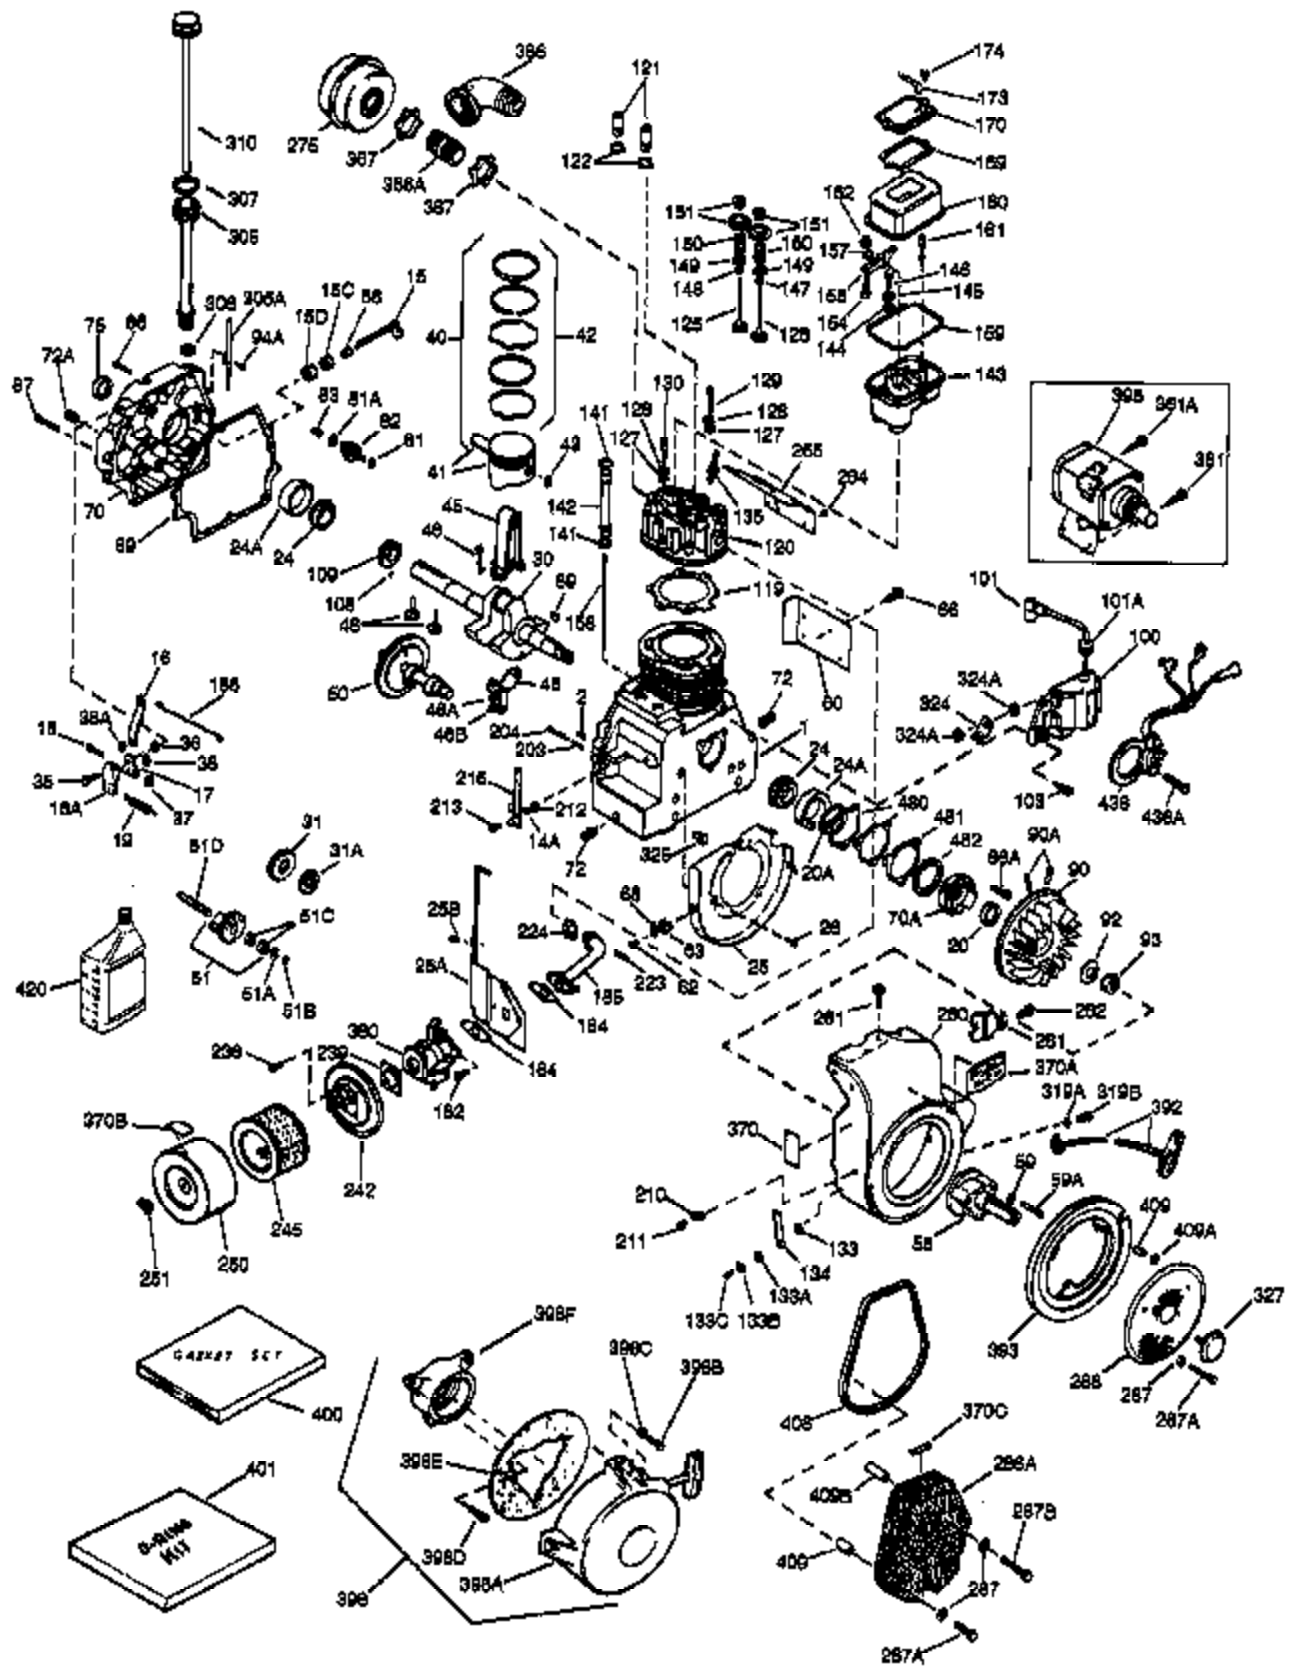

(Page 1 of 2)

IMAGE FILE: ENOH140.2

Ref #	Part Number	Qty	Description
	1 33823A	1	Cylinder (Incl. 2, 72 & 75)
	2 27652	2	Dowel Pin
	3 650797	1	Screw, 5/16-18 x 1/2"
	14A 28558	1	Washer
	15 32425	1	Governor Rod
	16A 31965	1	Governor Spring Plate
	16 31963	1	Governor Lever
	17 31964	1	Governor Lever Clamp
	18 650544	1	Screw, Torx T-25, 10-24 x 7/8"
	19 31967	1	Extension Spring
	20A 32599	1	* "O" Ring
	20 31950	1	* Oil Seal
	24A 31928	2	Bearing Cup
	24 31932	2	Tapered Roller Bearing
	25 32579	1	Blower Housing Baffle
	25B 650738	1	Screw, 1/4-20 x 5/8"
	25A 33477A	1	Air Baffle
	26 650561	3	Screw, 1/4-20 x 5/8"
	30 34278B	1	Crankshaft
	35 30312	1	Screw, 10-32 x 1/2"
	37 7975	1	Lock Nut, 10-24
	38A 650518	1	Washer
	38 29193	1	Retaining Ring
	40 34508	1	Piston, Pin & Ring Set (Std.)
	40 34509	1	Piston, Pin & Ring Set (.010" OS)
	40 34510	1	Piston, Pin & Ring Set (.020" OS)
	41 32001C	1	Piston & Pin Ass'y. (Std.) (Incl. 43)
	41 32002B	1	Piston & Pin Ass'y. (.010" OS) (Incl. 43)
	41 32003B	1	Piston & Pin Ass'y. (.020" OS) (Incl. 43)
	42 32004	1	Ring Set (Std.)
	42 32005	1	Ring Set (.010" OS)
	42 32006	1	Ring Set (.020" OS)
	43 31919	2	Piston Pin Retaining Ring
	45 33093A	1	Connecting Rod Ass'y. (Incl.46 - 46B)
	45 34383	1	Connecting Rod Ass'y.(.010" US)(Incl. 46-46B)
	45 34384	1	Connecting Rod Ass'y.(.020" US)(Incl. 46-46B)
	46A 26073	2	Washer
	46 32077	2	Connecting Rod Bolt
	46B 28264	2	Nut
	48 33472	2	Valve Lifter
	50 34752	1	Camshaft (MCR)
	60 33479	1	Blower Housing Extension
	69 31956B	1	* Cylinder Cover Gasket
	70A 32577	1	Cylinder Cover (See Ref. #'s 480-482)
	70 32685	1	Cylinder Cover (Incl. 15,20,38,72,88)
	72 31927	2	Oil Drain Plug
	75 31950	1	Oil Seal
	81A 650745	1	Washer
	81 30590A	1	Washer
	82 34751	1	Governor Gear Ass'y.
	83 35322	1	Governor Spool
	86 650588	1	Screw, 1/4-20 x 2"
	86A 792028	3	Screw, 5/16-18 x 7/8"
	87 650451	8	Screw, 1/4-20 x 1"
	88 32426	1	Spacer
	89 650592	1	Flywheel Key
	90 610909	1	Flywheel (Incl. 90A)
	90A 730201	1	Trigger Pin Kit