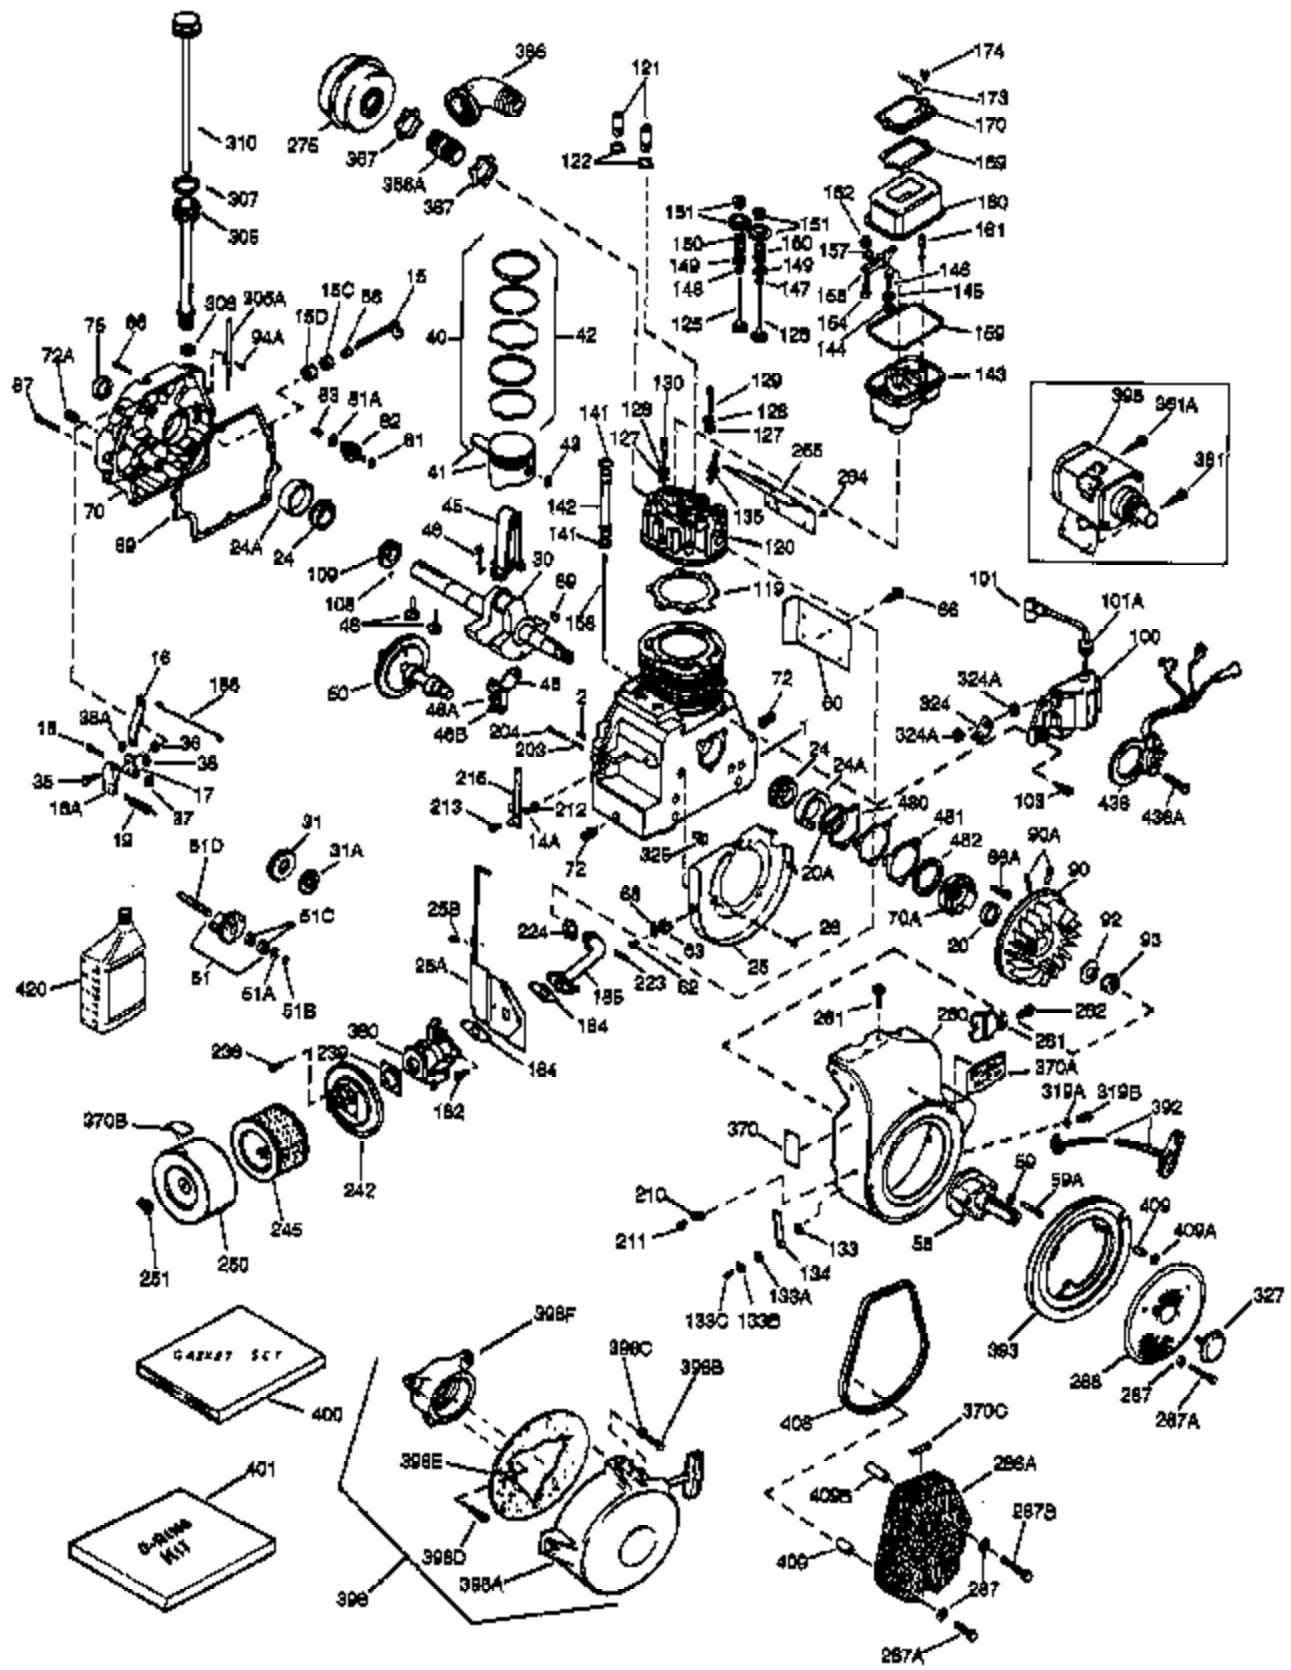

(Page 1 of 2)

IMAGE FILE: ENOH140.2

Ref #	Part Number	Qty	Description
	1 33823A	1	Cylinder (Incl. 2, 72 & 75)
	2 27652	2	Dowel Pin
	14A 28558	1	Washer
	15 32425	1	Governor Rod
	16 31963	1	Governor Lever
	16A 31965	1	Governor Spring Plate
	17 31964	1	Governor Lever Clamp
	18 650544	1	Screw, Torx T-25, 10-24 x 7/8"
	19 31967	1	Extension Spring
	20 31950	1	* Oil Seal
	20A 32599	1	* "O" Ring
	24 31932	2	Tapered Roller Bearing
	24A 31928	2	Bearing Cup
	25A 33477A	1	Air Baffle
	25 32579	1	Blower Housing Baffle
	25B 651031	1	Screw, 1/4-20 x 9/16"
	26 650561	3	Screw, 1/4-20 x 5/8"
	30 34278B	1	Crankshaft
	35 30312	1	Screw, 10-32 x 1/2"
	37 7975	1	Lock Nut, 10-24
	38 29193	1	Retaining Ring
	38A 650518	1	Washer
	40 34508	1	Piston, Pin & Ring Set (Std.)
	40 34509	1	Piston, Pin & Ring Set (.010" OS)
	40 34510	1	Piston, Pin & Ring Set (.020" OS)
	41 32001C	1	Piston & Pin Ass'y. (Std.) (Incl. 43)
	41 32002B	1	Piston & Pin Ass'y. (.010" OS) (Incl. 43)
	41 32003B	1	Piston & Pin Ass'y. (.020" OS) (Incl. 43)
	42 32004	1	Ring Set (Std.)
	42 32005	1	Ring Set (.010" OS)
	42 32006	1	Ring Set (.020" OS)
	43 31919	2	Piston Pin Retaining Ring
	45 33093A	1	Connecting Rod Ass'y. (Incl.46 - 46B)
	45 34383	1	Connecting Rod Ass'y.(.010" US)(Incl. 46-46B)
	45 34384	1	Connecting Rod Ass'y.(.020" US)(Incl. 46-46B)
	46 32077	2	Connecting Rod Bolt
	46B 28264	2	Nut
	46A 26073	2	Washer
	48 33472	2	Valve Lifter
	50 34752	1	Camshaft (MCR)
	60 33479	1	Blower Housing Extension
	69 31956B	1	* Cylinder Cover Gasket
	70 32685	1	Cylinder Cover (Incl. 15,20,38,72,88)
	70A 32577	1	Cylinder Cover (See Ref. #'s 480-482)
	72A 28534	1	Oil Drain Plug
	72 31927	2	Oil Drain Plug
	75 31950	1	Oil Seal
	81A 650745	1	Washer
	81 30590A	1	Washer
	82 34751	1	Governor Gear Ass'y.
	83 35322	1	Governor Spool
	86 650588	1	Screw, 1/4-20 x 2"
	86A 792028	3	Screw, 5/16-18 x 7/8"
	87 650451	8	Screw, 1/4-20 x 1"
	88 32426	1	Spacer
	89 650592	1	Flywheel Key
	90A 730201	1	Trigger Pin Kit
	90 610909	1	Flywheel (Incl. 90A)