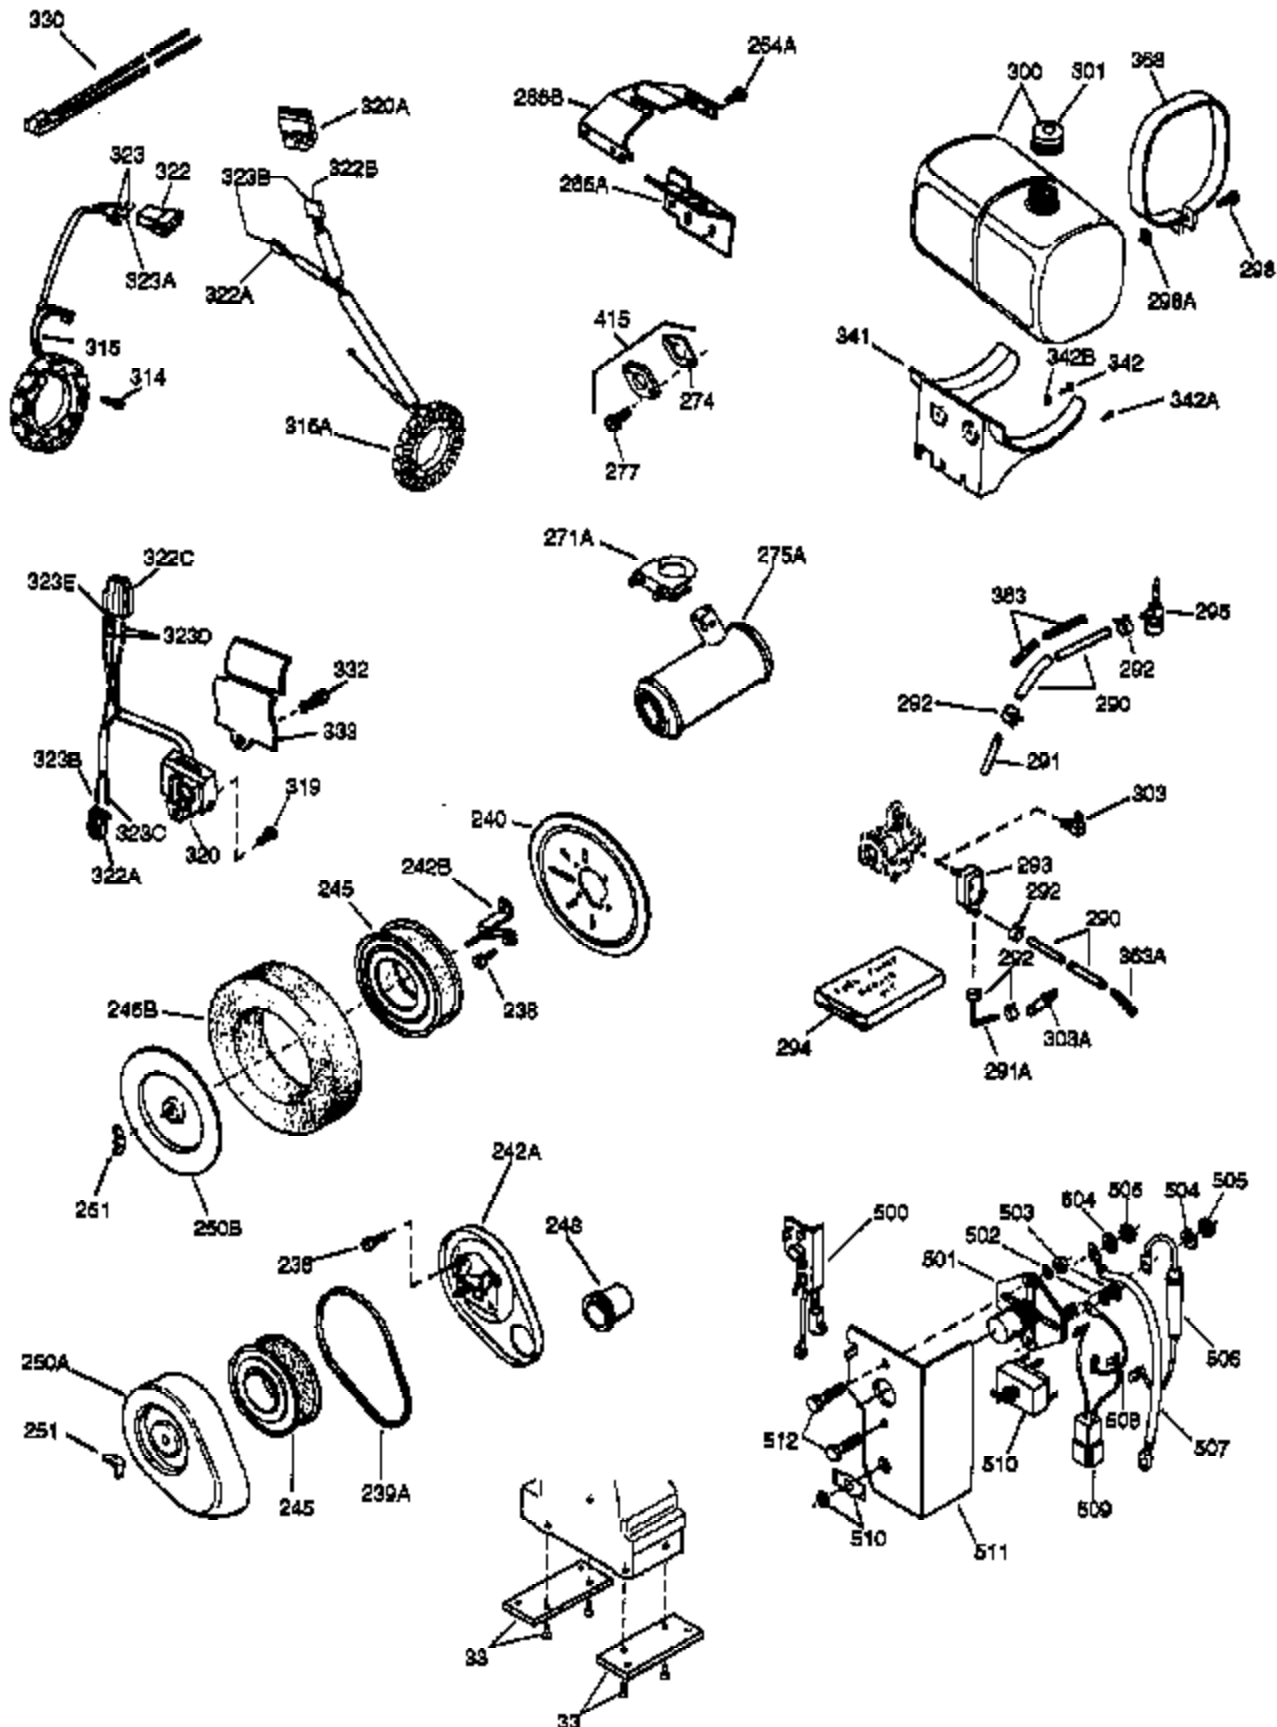

(Page 2 of 2)

IMAGE FILE: ENOH140.2

Ref #	Part Number	Qty	Description
131	650752	1	Screw, 1/4-20 x 7/16"
238	650399	4	Screw, 10-32 x 5/8"
245	32008	1	Air Cleaner Filter
248	34194A	1	Air Cleaner Tube
251	650513	1	Wing Nut, 1/4-20
261A	650751	1	Screw, 1/4-20 x 7/16"
290	30962	1	Fuel Line
291	29774	1	Fuel Line
292	36460	4	Fuel Line Clamp
293	35807	1	Pulse Pump
294	35791	1	Pulse Pump Repair Kit
295	29683	1	Fuel Shut-Off Valve
298A	650488	2	Screw, 1/4-20 x 1-1/4"
298B	650456	2	Lock Nut
300	33979	1	Fuel Tank
301	33032	1	Fuel Cap
303	29634	2	Fuel Fitting
314	650521	2	Screw, 10-32 x 1-1/8"
315	611214	1	Alternator Coil (20 Amp) (Incl. 322 - 323)
319	651026	1	Screw, 1/4-20 x 1/2"
320	611215	1	Regulator
322	610824	1	Connector Body
322A	610921	1	Connector Body
323	610922	1	Terminal
340	33978	1	Fuel Tank Bracket
342	650786	2	Screw, 1/4-20 x 5/8"
342A	650785	2	Screw, 5/16-18 x 5/8"
342B	650787	2	Washer
355	590701	1	Starter Handle
368	33980	2	Fuel Tank Strap
509	34393	1	Alternator Adapter Cord