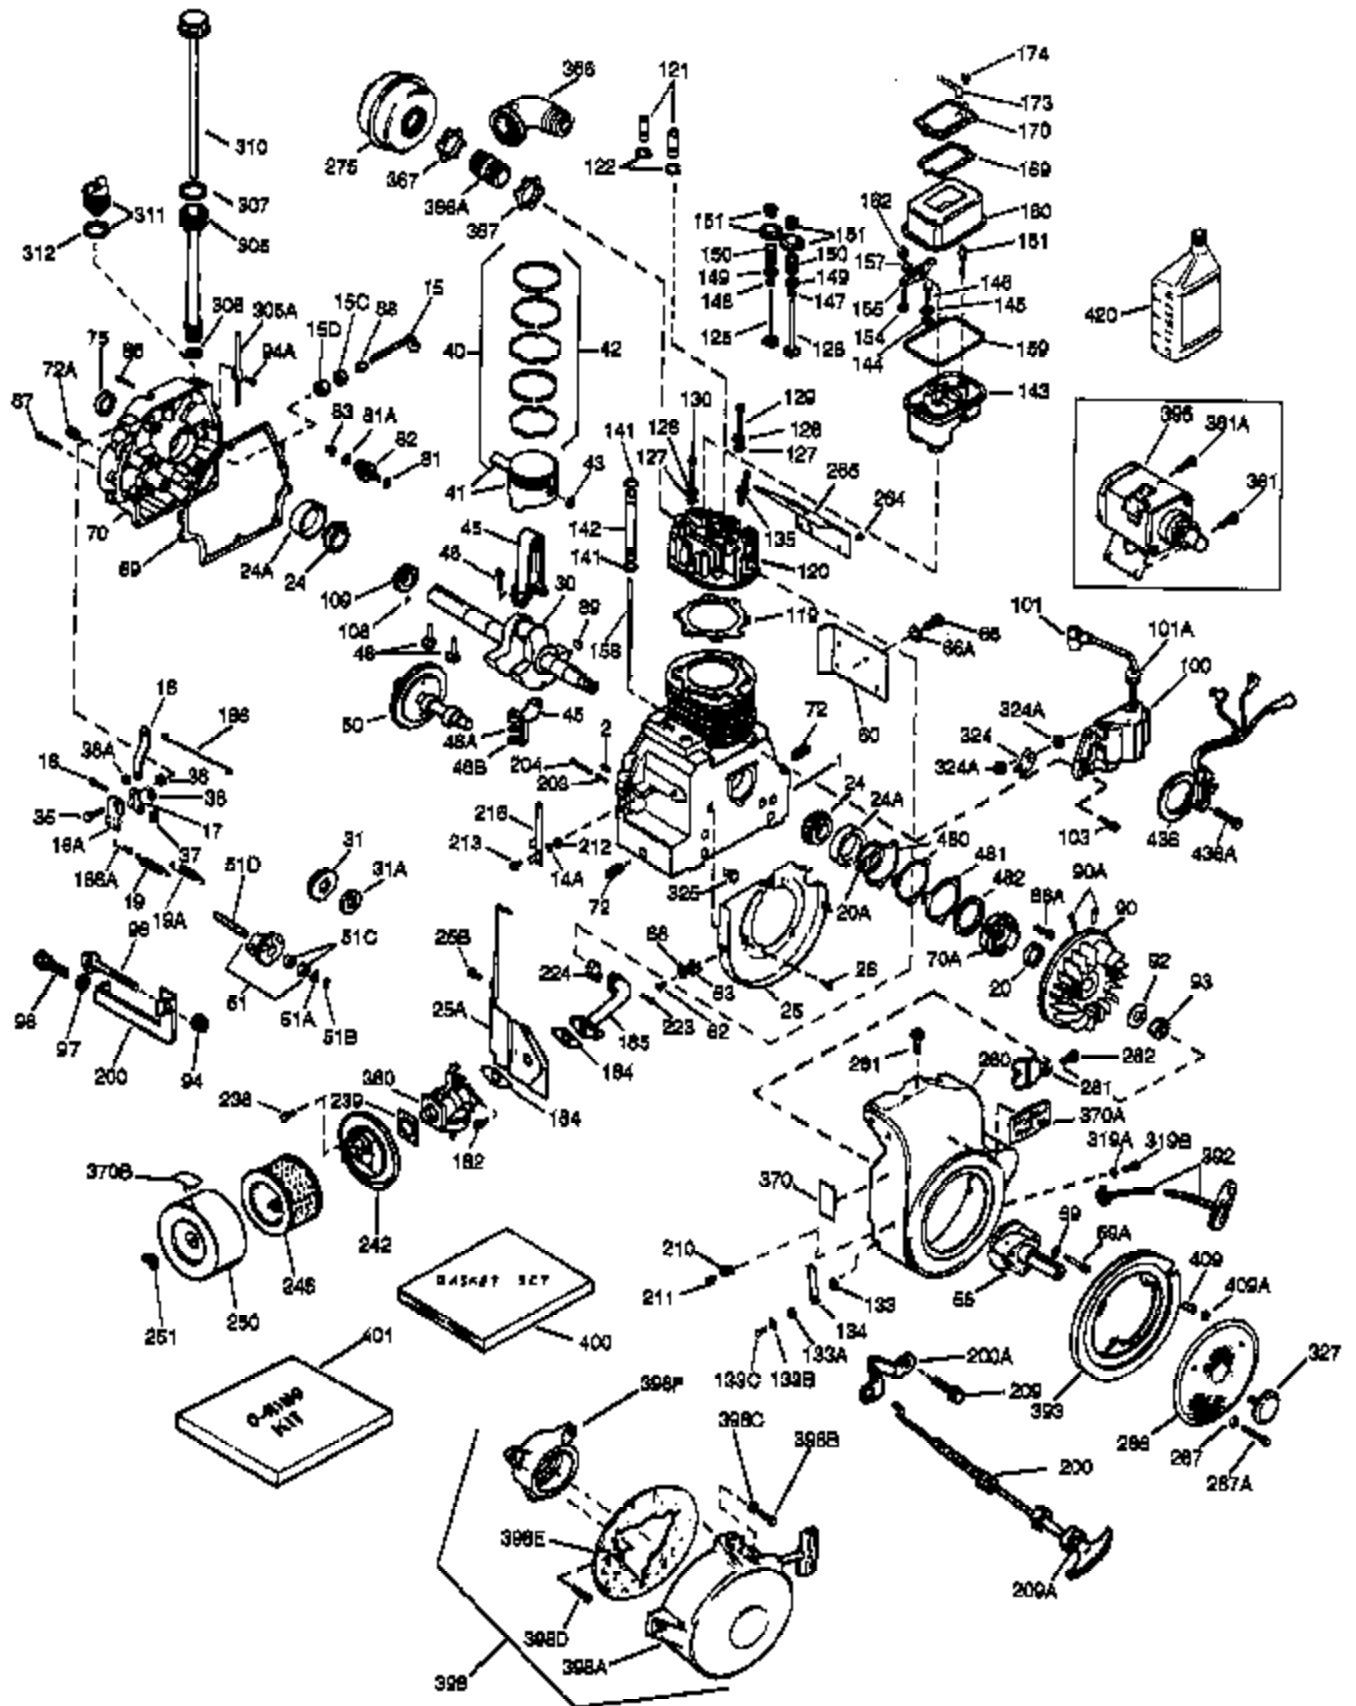

(Page 1 of 2)

IMAGE FILE: ENOH160.2

Ref #	Part Number	Qty	Description
1	33707A	1	Cylinder (Incl. 2, 20 & 72)
2	27652	2	Dowel Pin
14A	28558	1	Washer
15	32425	1	Governor Rod
16B	31965	1	Governor Spring Plate
16	31963	1	Governor Lever
17	31964	1	Governor Lever Clamp
18	650544	1	Screw, Torx T-25, 10-24 x 7/8"
19	31967	1	Extension Spring
20A	32599	1	* "O" Ring
20	31950	1	* Oil Seal
24A	31928	2	Bearing Cup
24	31932	2	Tapered Roller Bearing
25	32579	1	Blower Housing Baffle
25B	650738	1	Screw, 1/4-20 x 5/8"
25A	33477A	1	Air Baffle
26	650561	3	Screw, 1/4-20 x 5/8"
30	33798C	1	Crankshaft
31	33963	1	Counterbalance Gear
31A	33499	1	Spacer
35	30312	1	Screw, 10-32 x 1/2"
37	7975	1	Lock Nut, 10-24
38	29193	1	Retaining Ring
38A	650518	1	Washer
40	34511	1	Piston, Pin & Ring Set (Std.)
40	34512	1	Piston, Pin & Ring Set (.010" OS)
40	34513	1	Piston, Pin & Ring Set (.020" OS)
41	32238B	1	Piston & Pin Ass'y. (Std.) (Incl. 43)
41	32239B	1	Piston & Pin Ass'y. (.010" OS) (Incl. 43)
41	32240B	1	Piston & Pin Ass'y. (.020" OS) (Incl. 43)
42	32241	1	Ring Set (Std.)
42	32242	1	Ring Set (.010" OS)
42	32243	1	Ring Set (.020" OS)
43	31919	2	Piston Pin Retaining Ring
45	33093A	1	Connecting Rod Ass'y. (Incl.46 - 46B)
45	34383	1	Connecting Rod Ass'y.(.010" US)(Incl. 46-46B)
45	34384	1	Connecting Rod Ass'y.(.020" US)(Incl. 46-46B)
46	32077	2	Connecting Rod Bolt
46B	28264	2	Nut
46A	26073	2	Washer
48	33472	2	Valve Lifter
50	34752	1	Camshaft (MCR)
51A	33503	4	Washer
51	34651	2	Counterbalance Weight
51D	33502	2	Counterbalance Shaft
51C	33501	2	Needle Bearing
51B	792017	2	Retaining Ring
60	33479	1	Blower Housing Extension
66	30063	2	Screw, Torx T-30, 1/4-20 x 1/2"
69	31956B	1	* Cylinder Cover Gasket
70A	32577	1	Cylinder Cover (See Ref. #'s 480-482)
70	34649	1	Cylinder Cover (Incl. 51D,72,72A & 75)
72	31927	2	Oil Drain Plug
72A	28534	2	Oil Drain Plug
75	31950	1	Oil Seal
81A	650745	1	Washer
81	30590A	1	Washer
82	34751	1	Governor Gear Ass'y.