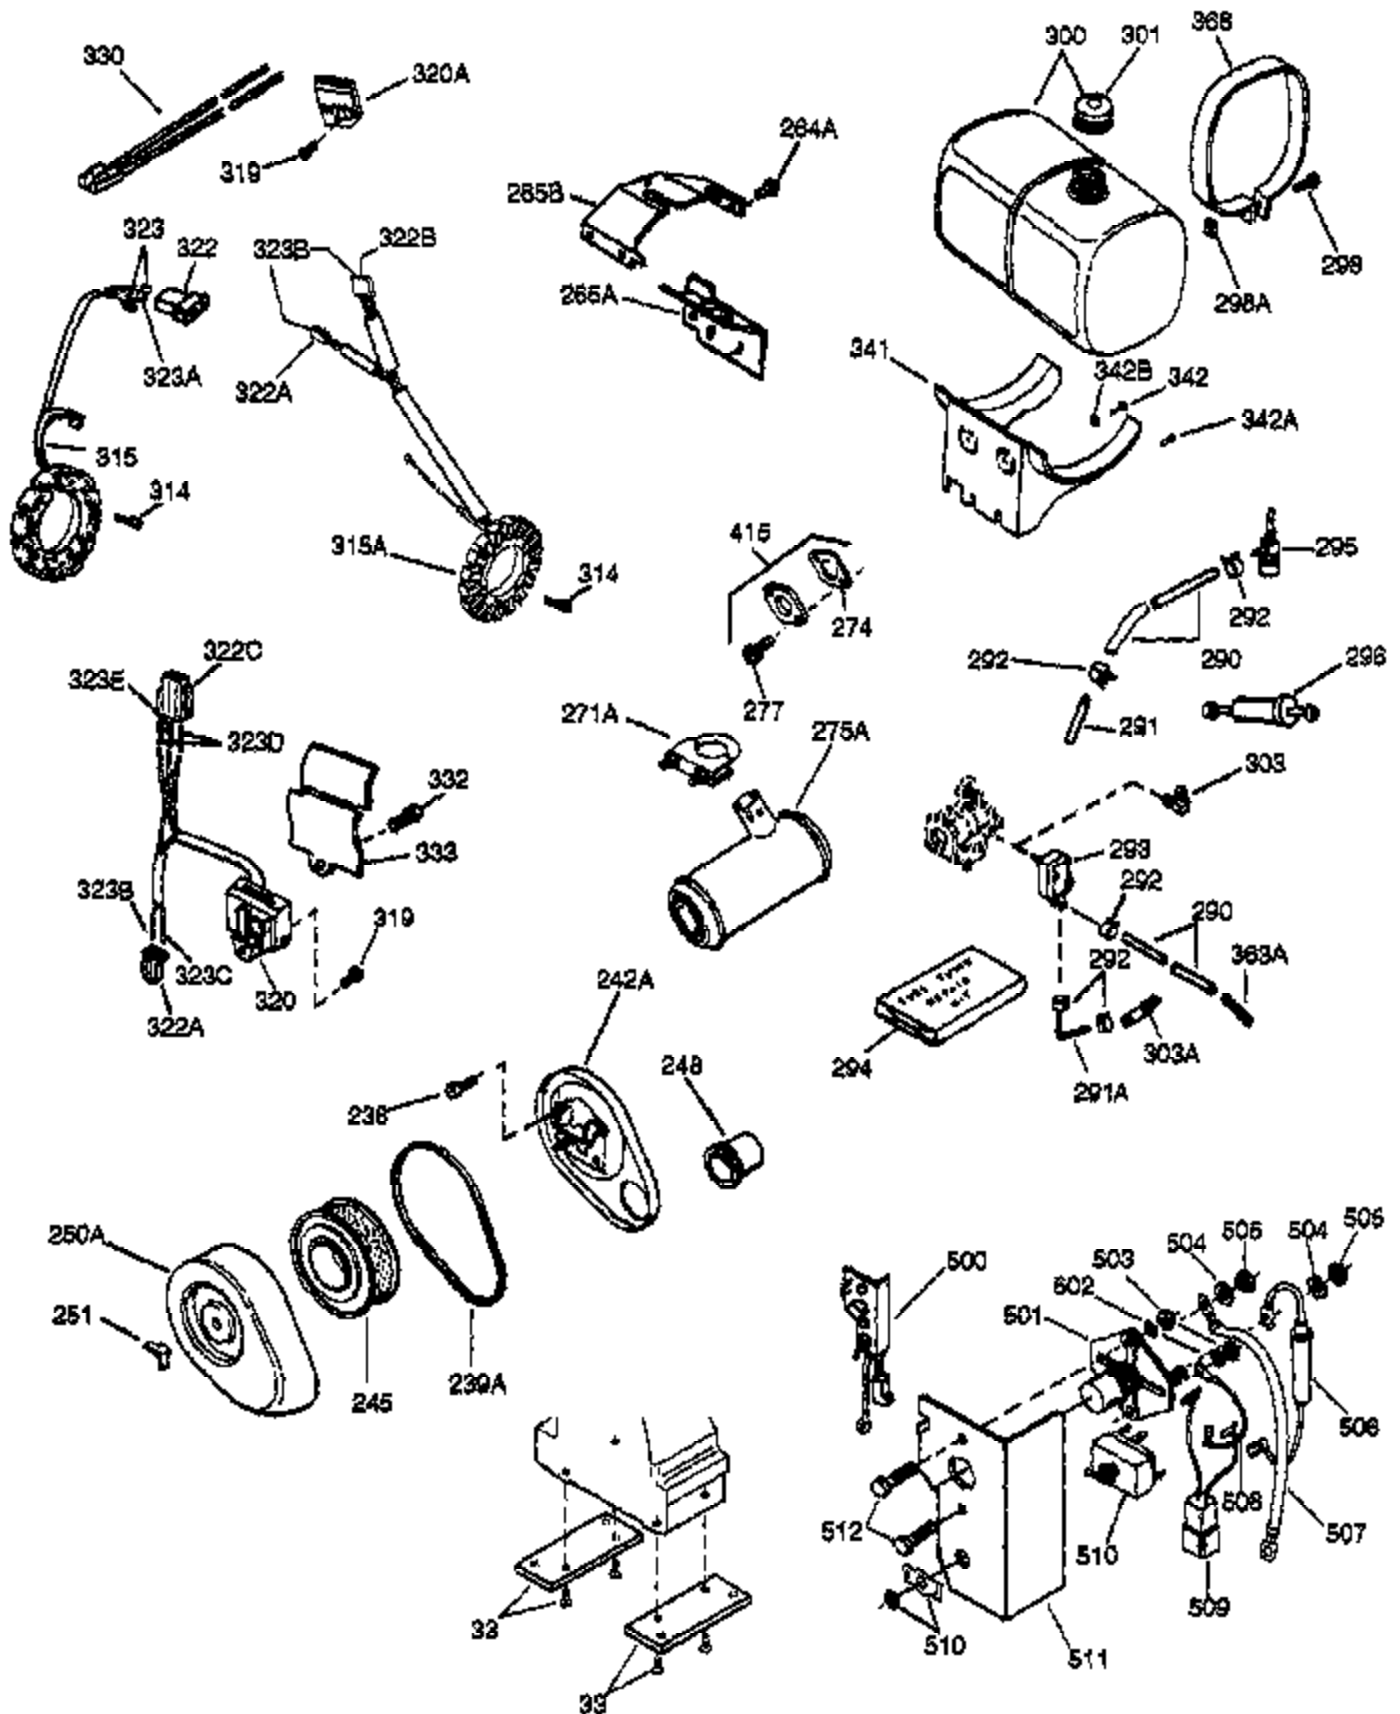

(Page 2 of 2)

IMAGE FILE: ENOH160.2

Ref #	Part Number	Qty	Description
16B	31965	1	Governor Spring Plate
144	33484	3	* "O" Ring (Also Incl. in 401)
210A	27793	1	Conduit Clip
211A	28942	1	Screw, 10-32 x 3/8"
238	650399	4	Screw, 10-32 x 5/8"
245	32008	1	Air Cleaner Filter
251	650513	1	Wing Nut, 1/4-20
261A	650751	1	Screw, 1/4-20 x 7/16"
274	33515A	1	* Exhaust Gasket
303	28566	1	Fuel Fitting
314	650521	2	Screw, 10-32 x 1-1/8"
315	610902	1	Alternator Coil (20 Amp) (Incl.322B,3 23,323E)
319	30063	1	Screw, Torx T-30, 1/4-20 x 1/2"
320	610996	1	Regulator (20 Amp) (Incl.322A,C, 323A ,B,C,D)
322C	610921	1	Connector Body
322B	610903	1	Connector
322A	610990	1	Connector Body
323A	610991	2	Terminal
323B	610922	1	Terminal
323C	610989	1	Terminal
323D	610992	1	Terminal
323E	610904	1	Terminal
323	610905	2	Terminal