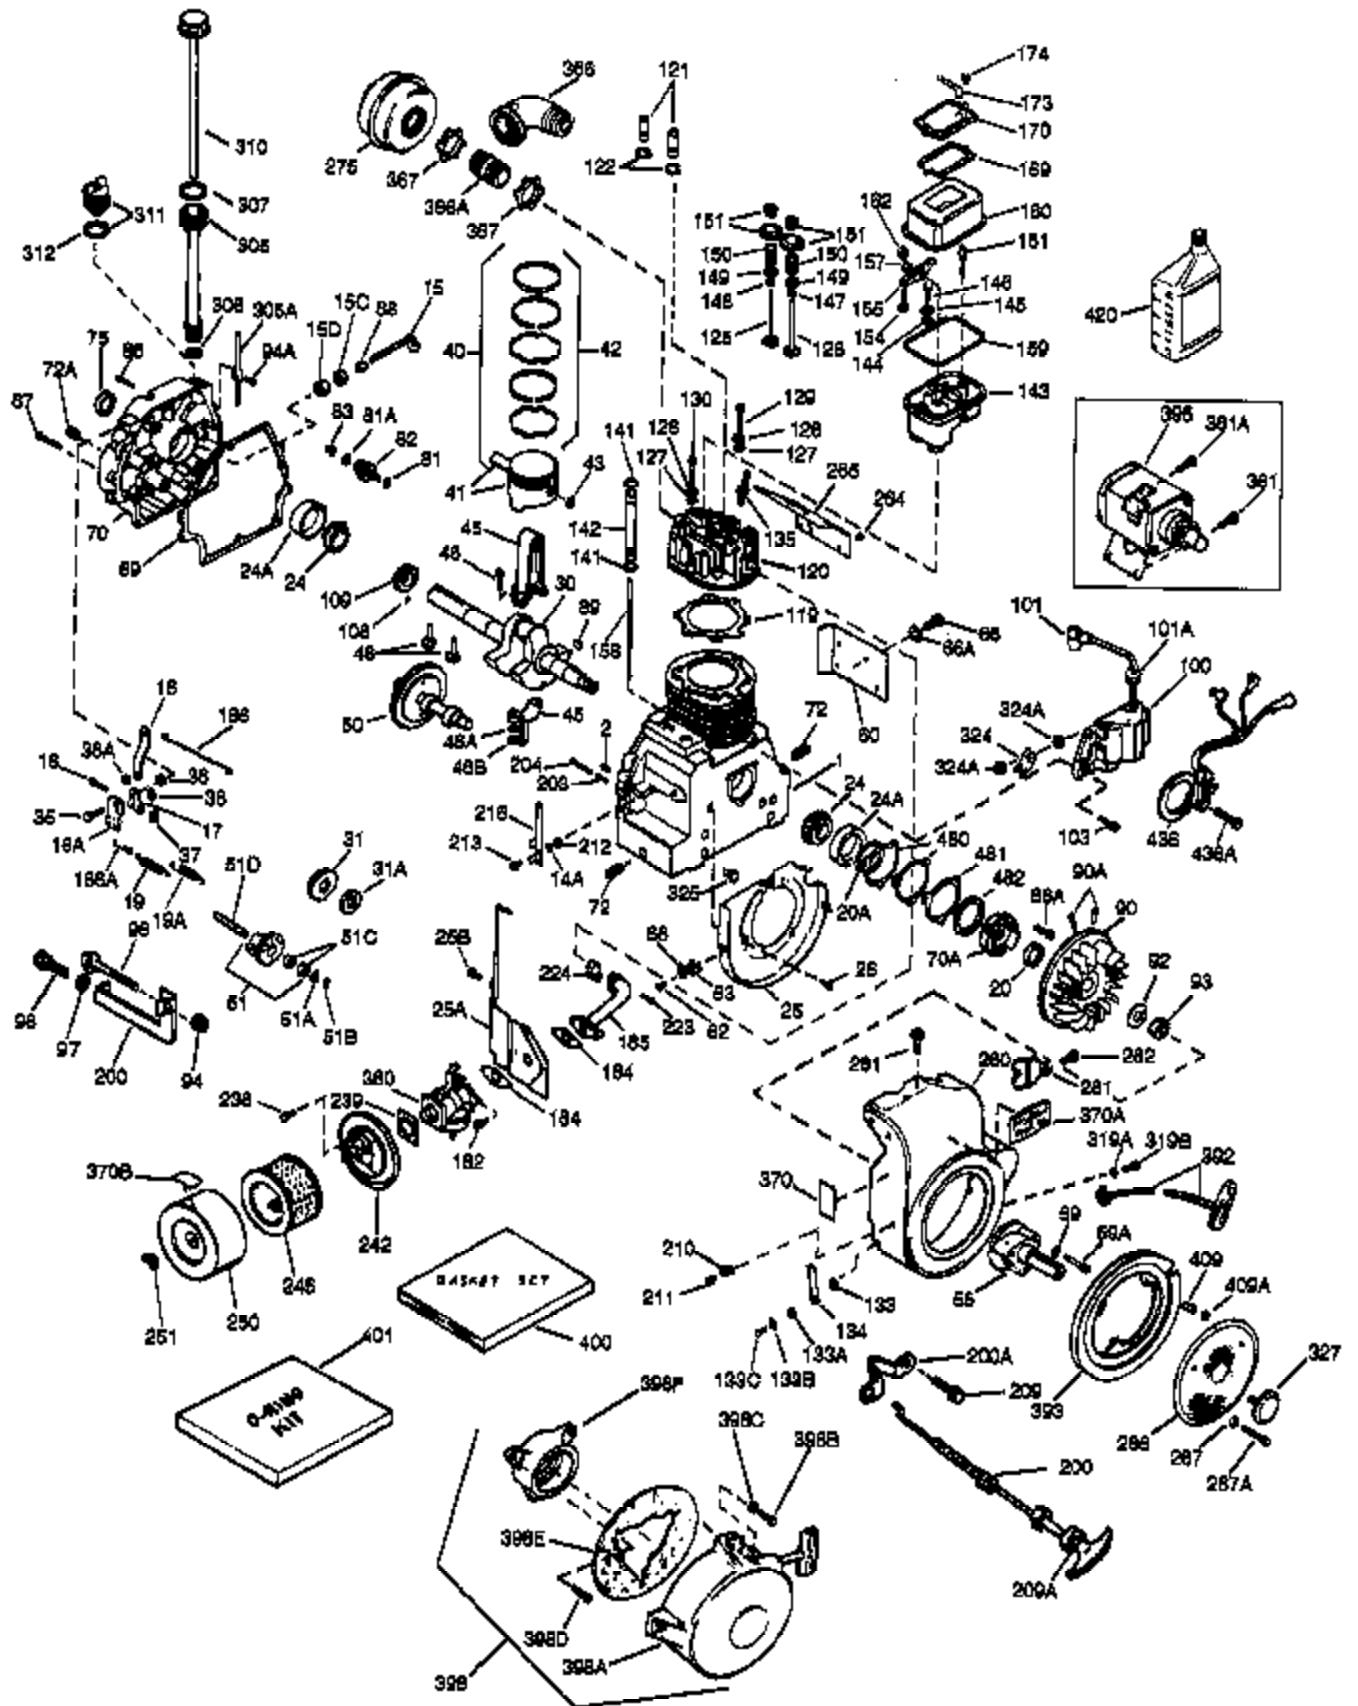

(Page 1 of 2)

IMAGE FILE: ENOH160.2

Ref #	Part Number	Qty	Description
1	33707A	1	Cylinder (Incl. 2, 20 & 72)
2	27652	2	Dowel Pin
14A	28558	1	Washer
15	32425	1	Governor Rod
16B	31965	1	Governor Spring Plate
16	31963	1	Governor Lever
17	31964	1	Governor Lever Clamp
18	650544	1	Screw, Torx T-25, 10-24 x 7/8"
19	31967	1	Extension Spring
20A	32599	1	* "O" Ring
20	31950	1	* Oil Seal
24A	31928	2	Bearing Cup
24	31932	2	Tapered Roller Bearing
25	32579	1	Blower Housing Baffle
25B	650738	1	Screw, 1/4-20 x 5/8"
25A	33477A	1	Air Baffle
26	650561	3	Screw, 1/4-20 x 5/8"
30	33798C	1	Crankshaft
31	33963	1	Counterbalance Gear
31A	33499	1	Spacer
35	30312	1	Screw, 10-32 x 1/2"
37	7975	1	Lock Nut, 10-24
38	29193	1	Retaining Ring
38A	650518	1	Washer
40	34511	1	Piston, Pin & Ring Set (Std.)
40	34512	1	Piston, Pin & Ring Set (.010" OS)
40	34513	1	Piston, Pin & Ring Set (.020" OS)
41	32238B	1	Piston & Pin Ass'y. (Std.) (Incl. 43)
41	32239B	1	Piston & Pin Ass'y. (.010" OS) (Incl. 43)
41	32240B	1	Piston & Pin Ass'y. (.020" OS) (Incl. 43)
42	32241	1	Ring Set (Std.)
42	32242	1	Ring Set (.010" OS)
42	32243	1	Ring Set (.020" OS)
43	31919	2	Piston Pin Retaining Ring
45	33093A	1	Connecting Rod Ass'y. (Incl.46 - 46B)
45	34383	1	Connecting Rod Ass'y.(.010" US)(Incl. 46-46B)
45	34384	1	Connecting Rod Ass'y.(.020" US)(Incl. 46-46B)
46	32077	2	Connecting Rod Bolt
46B	28264	2	Nut
46A	26073	2	Washer
48	33472	2	Valve Lifter
50	34752	1	Camshaft (MCR)
51A	33503	4	Washer
51	34651	2	Counterbalance Weight
51D	33502	2	Counterbalance Shaft
51C	33501	2	Needle Bearing
51B	792017	2	Retaining Ring
60	33479	1	Blower Housing Extension
66	30063	2	Screw, Torx T-30, 1/4-20 x 1/2"
69	31956B	1	* Cylinder Cover Gasket
70A	32577	1	Cylinder Cover (See Ref. #'s 480-482)
70	34649	1	Cylinder Cover (Incl. 51D,72,72A & 75)
72	31927	2	Oil Drain Plug
72A	28534	4	Oil Drain Plug
75	31950	1	Oil Seal
81A	650745	1	Washer
81	30590A	1	Washer
82	34751	1	Governor Gear Ass'y.