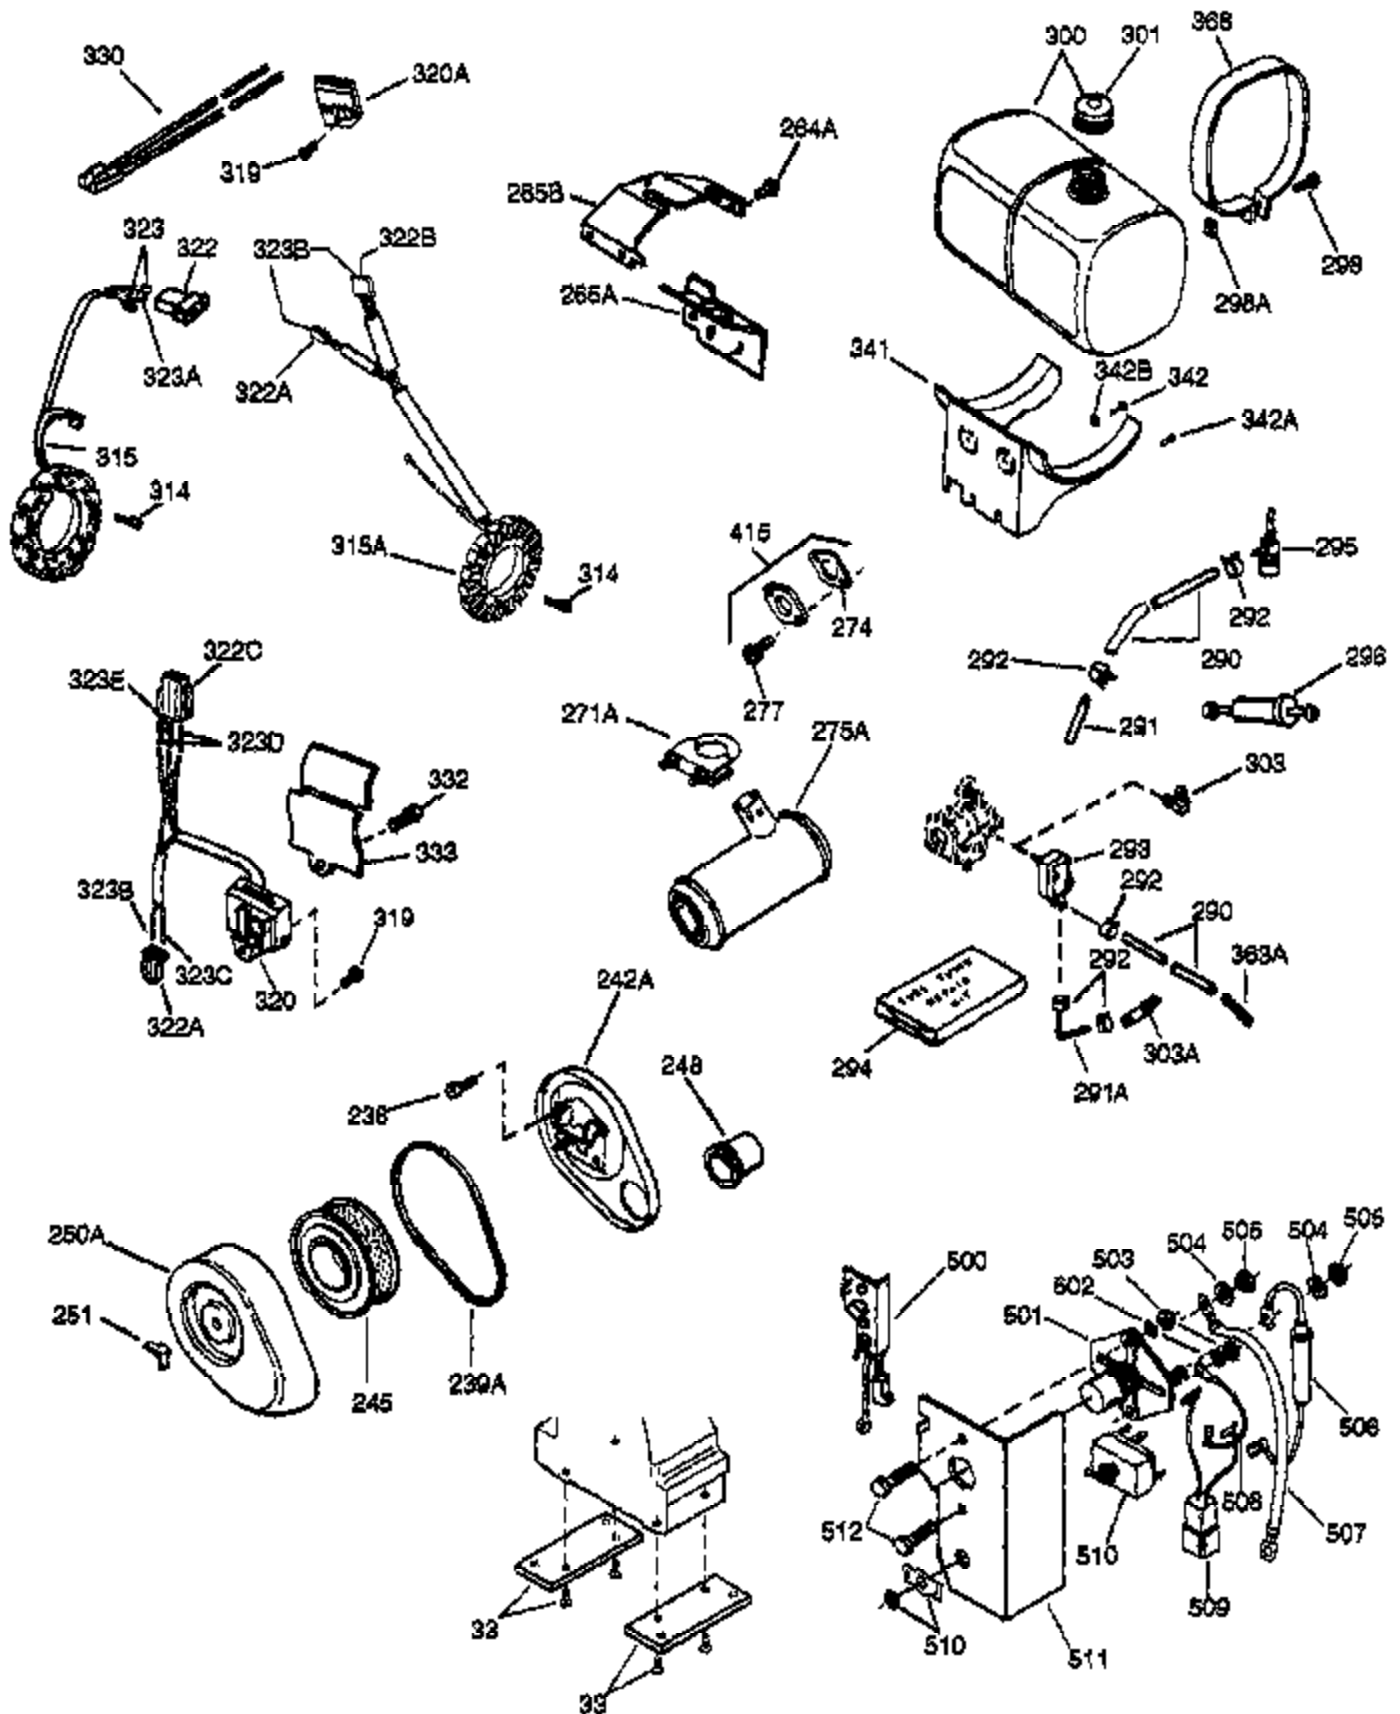

(Page 2 of 2)

IMAGE FILE: ENOH160.2

Ref #	Part Number	Qty	Description
16B	31965	1	Governor Spring Plate
144	33484	3	* "O" Ring (Also Incl. in 401)
210A	27793	1	Conduit Clip
211A	28942	1	Screw, 10-32 x 3/8"
238	650399	4	Screw, 10-32 x 5/8"
245	32008	1	Air Cleaner Filter
251	650513	1	Wing Nut, 1/4-20
261A	650751	1	Screw, 1/4-20 x 7/16"
274	33515A	1	* Exhaust Gasket
303	28566	1	Fuel Fitting
314	650521	2	Screw, 10-32 x 1-1/8"
315	611214	1	Alternator Coil (20 Amp) (Incl.322,32 2A,323)
319	651026	1	Screw, Torx T-30, 1/4-20 x 15/32"
320	611215	1	Regulator (20 Amp)
322A	610921	1	Connector Body
322	610824	1	Connector Body
323	610922	5	Terminal