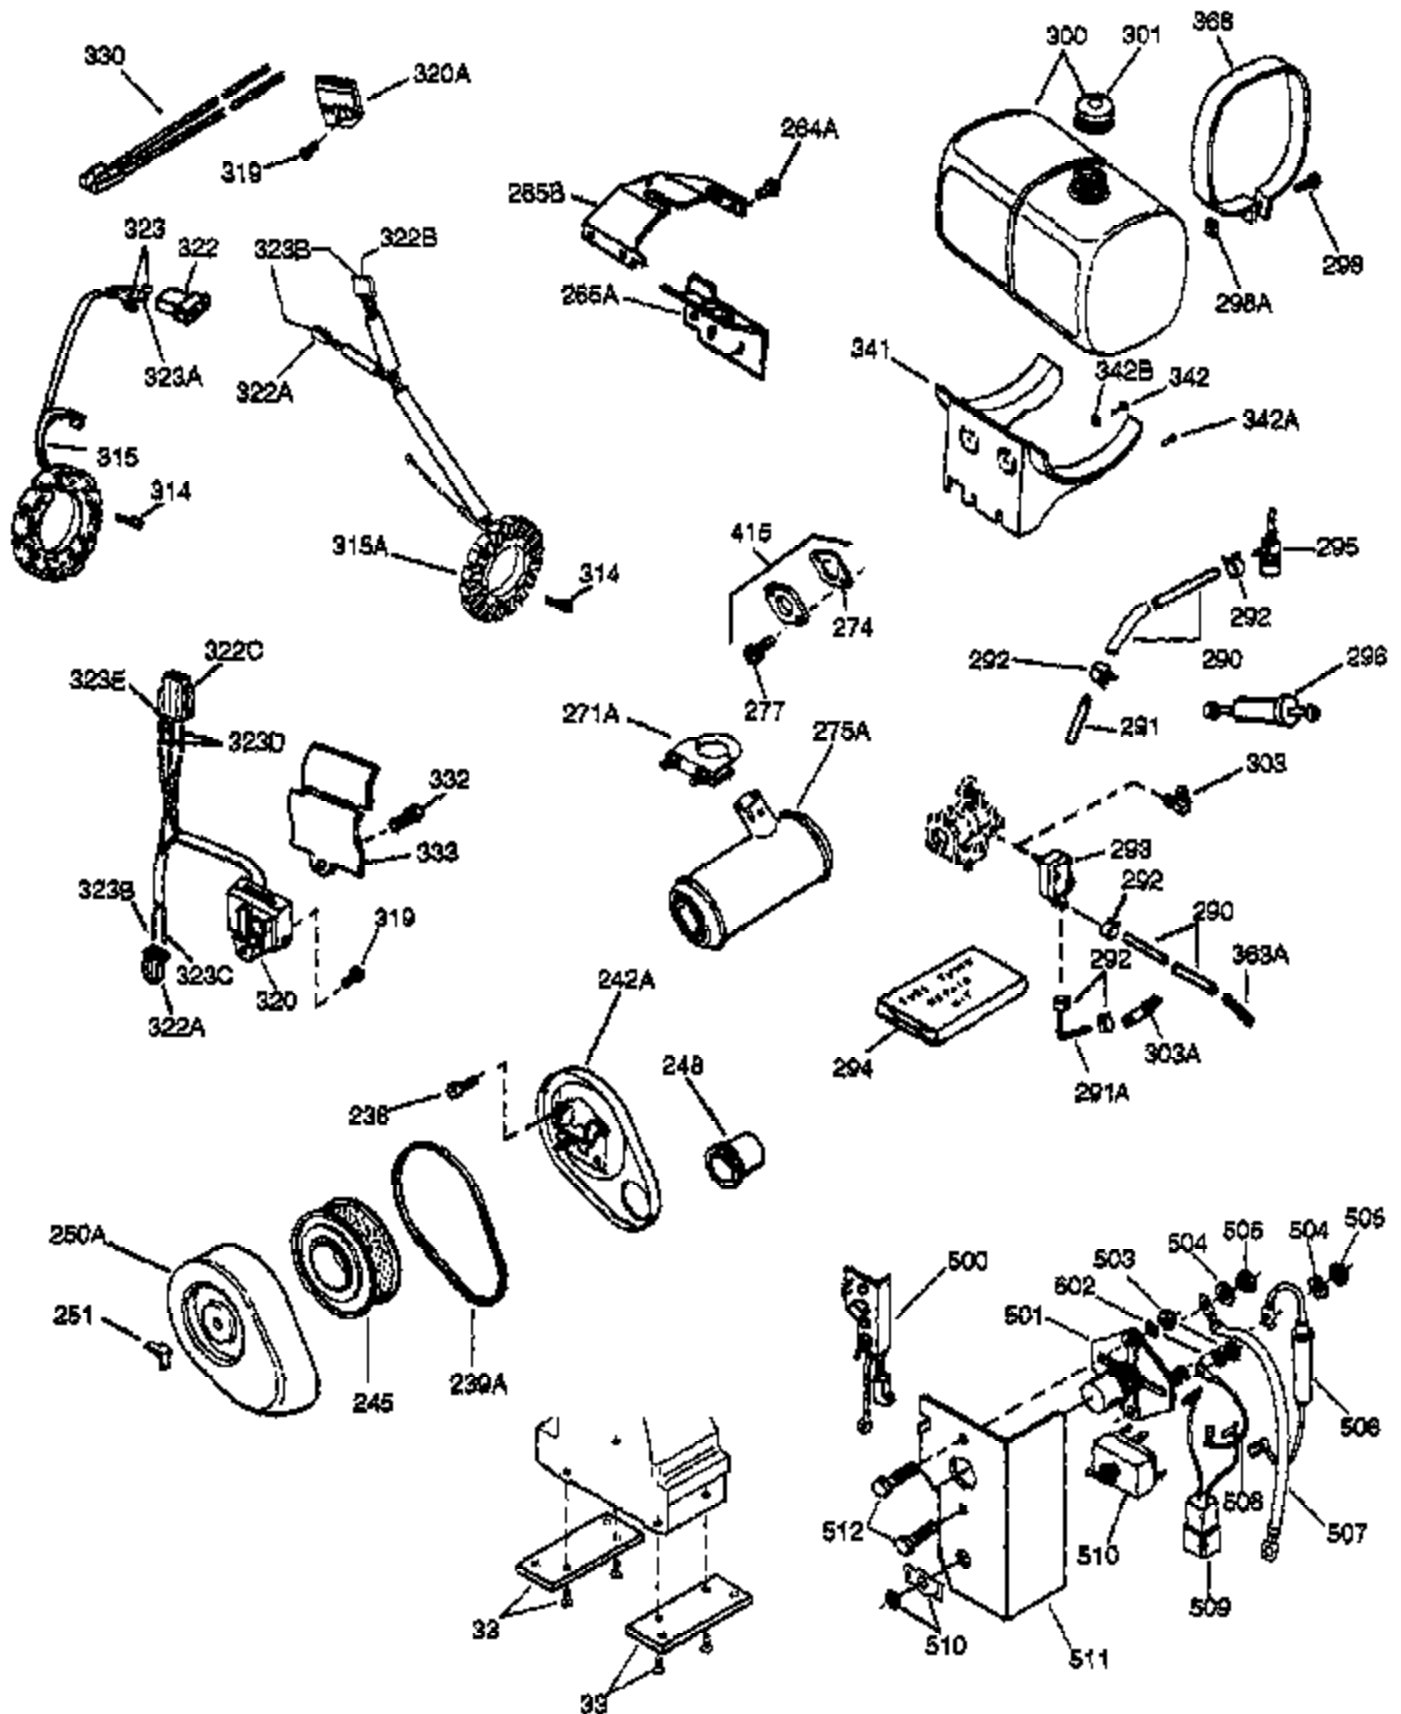

(Page 2 of 2)

IMAGE FILE: ENOH160.2

Ref #	Part Number	Qty	Description
16B	31965	1	Governor Spring Plate
144	33484	3	* "O" Ring (Also Incl. in 401)
238	650399	4	Screw, 10-32 x 5/8"
239A	34197	1	Air Cleaner Gasket
242A	35473	1	Air Cleaner Bracket
245	32008	1	Air Cleaner Filter
248	34194A	1	Air Cleaner Tube
250A	34193	1	Air Cleaner Cover
251	650513	1	Wing Nut, 1/4-20
261A	650751	1	Screw, 1/4-20 x 7/16"
274	33515A	1	* Exhaust Gasket
303	28566	1	Fuel Fitting
314	650521	2	Screw, 10-32 x 1-1/8"
315	610902	1	Alternator Coil (Incl. 322, 323 & 323 A)
319	30063	1	Screw, Torx T-30, 1/4-20 x 1/2"
320	610996	1	Regulator (Incl. 322A,322C,323B,323C, 323D&323E)
322	611200	1	Connector Body
323	610904	1	Terminal
323A	610905	2	Terminal