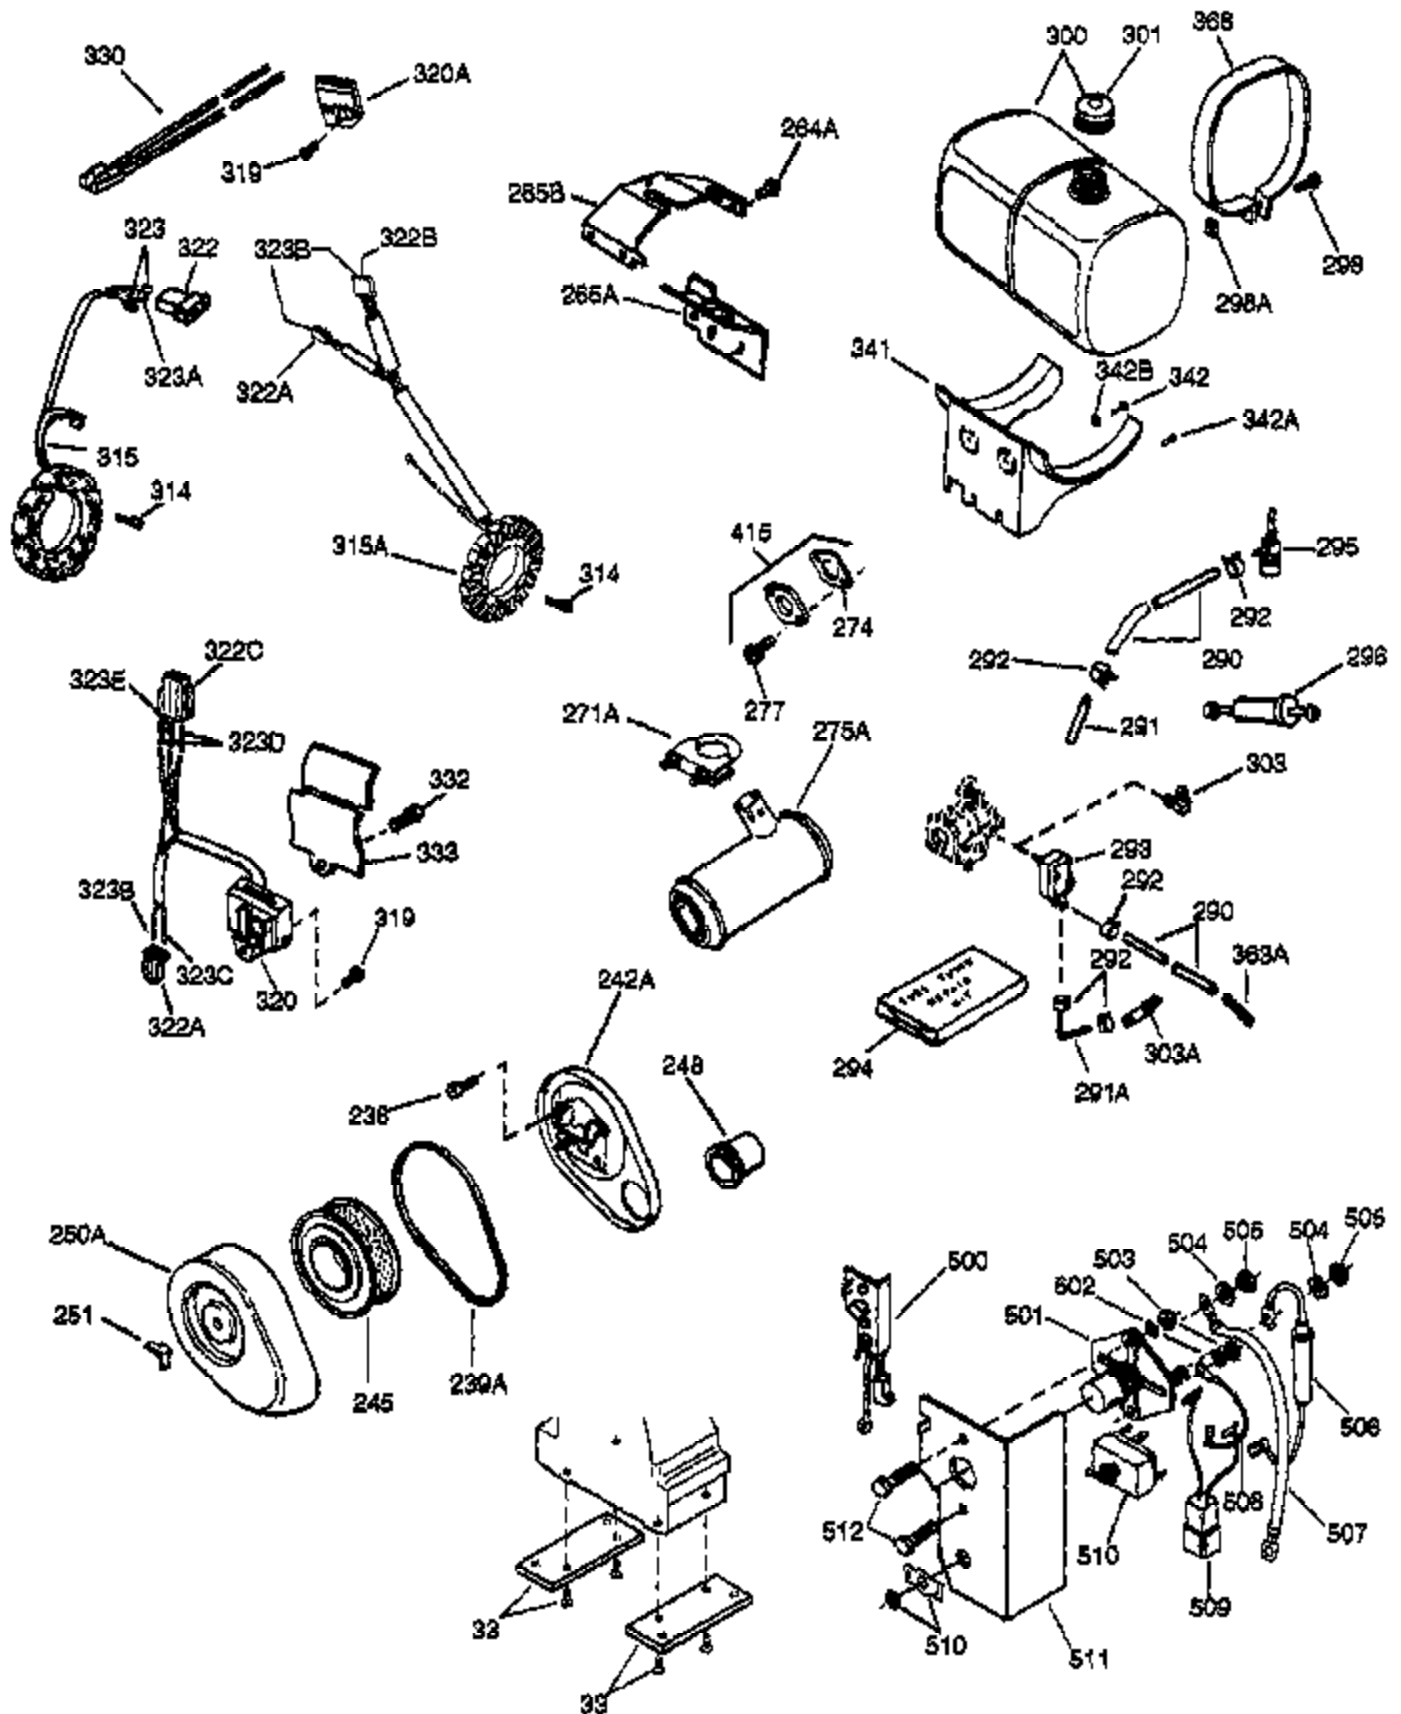

(Page 2 of 2)

IMAGE FILE: ENOH160.2

Ref #	Part Number	Qty	Description
16B	31965	1	Governor Spring Plate
144	33484	3	* "O" Ring (Also Incl. in 401)
238	650399	4	Screw, 10-32 x 5/8"
239A	34197	1	Air Cleaner Gasket
245	32008	1	Air Cleaner Filter
248	34194A	1	Air Cleaner Tube
251	650513	1	Wing Nut, 1/4-20
261A	650751	1	Screw, 1/4-20 x 7/16"
271A	35732	1	Muffler Clamp
274	33515A	1	* Exhaust Gasket
290	29774	1	Fuel Line (6.00")
291A	29774	1	Fuel Line
291	30962	1	Fuel Line
292	26460	4	Fuel Line Clamp
293	35807	1	Pulse Pump
294	35791	1	Pulse Pump Repair Kit
295	29683	1	Fuel Shut Off Valve
298A	650456	1	Lock Nut, 1/4-20
298	650488	1	Screw, 1/4-20 x 1-1/4"
300	33979	1	Fuel Tank (Incl. 301)
301	33032	1	Fuel Cap
303	29634	2	Fuel Fitting
314	650521	2	Screw, 10-32 x 1-1/8"
315	610902	1	Alternator Coil (20 Amp) (Incl.322B,3 23,323E)
319	30063	1	Screw, Torx T-30, 1/4-20 x 1/2"
320	610996	1	Regulator (20 Amp)(Incl.322A,C,323A,B ,C,D)
322C	610921	1	Connector Body
322B	610903	1	Connector Body
322A	610990	1	Connector Body
323D	610992	1	Terminal
323E	610904	1	Terminal
323	610905	2	Terminal
323A	610991	2	Terminal
323B	610922	1	Terminal
323C	610989	1	Terminal
341	33978	1	Fuel Tank Bracket
342	650786	2	Screw, 1/4-20 x 5/8"
342A	650785	2	Screw, 5/16-18 x 5/8"
342B	650787	2	Belleville Washer
355	590452	1	Starter Handle
366A	32143	1	Muffler Nipple
368	33980	1	Fuel Tank Strap
436B	650399	2	Screw, 10-32 x 5/8"
509A	34393	1	Alternator Adapter Cord