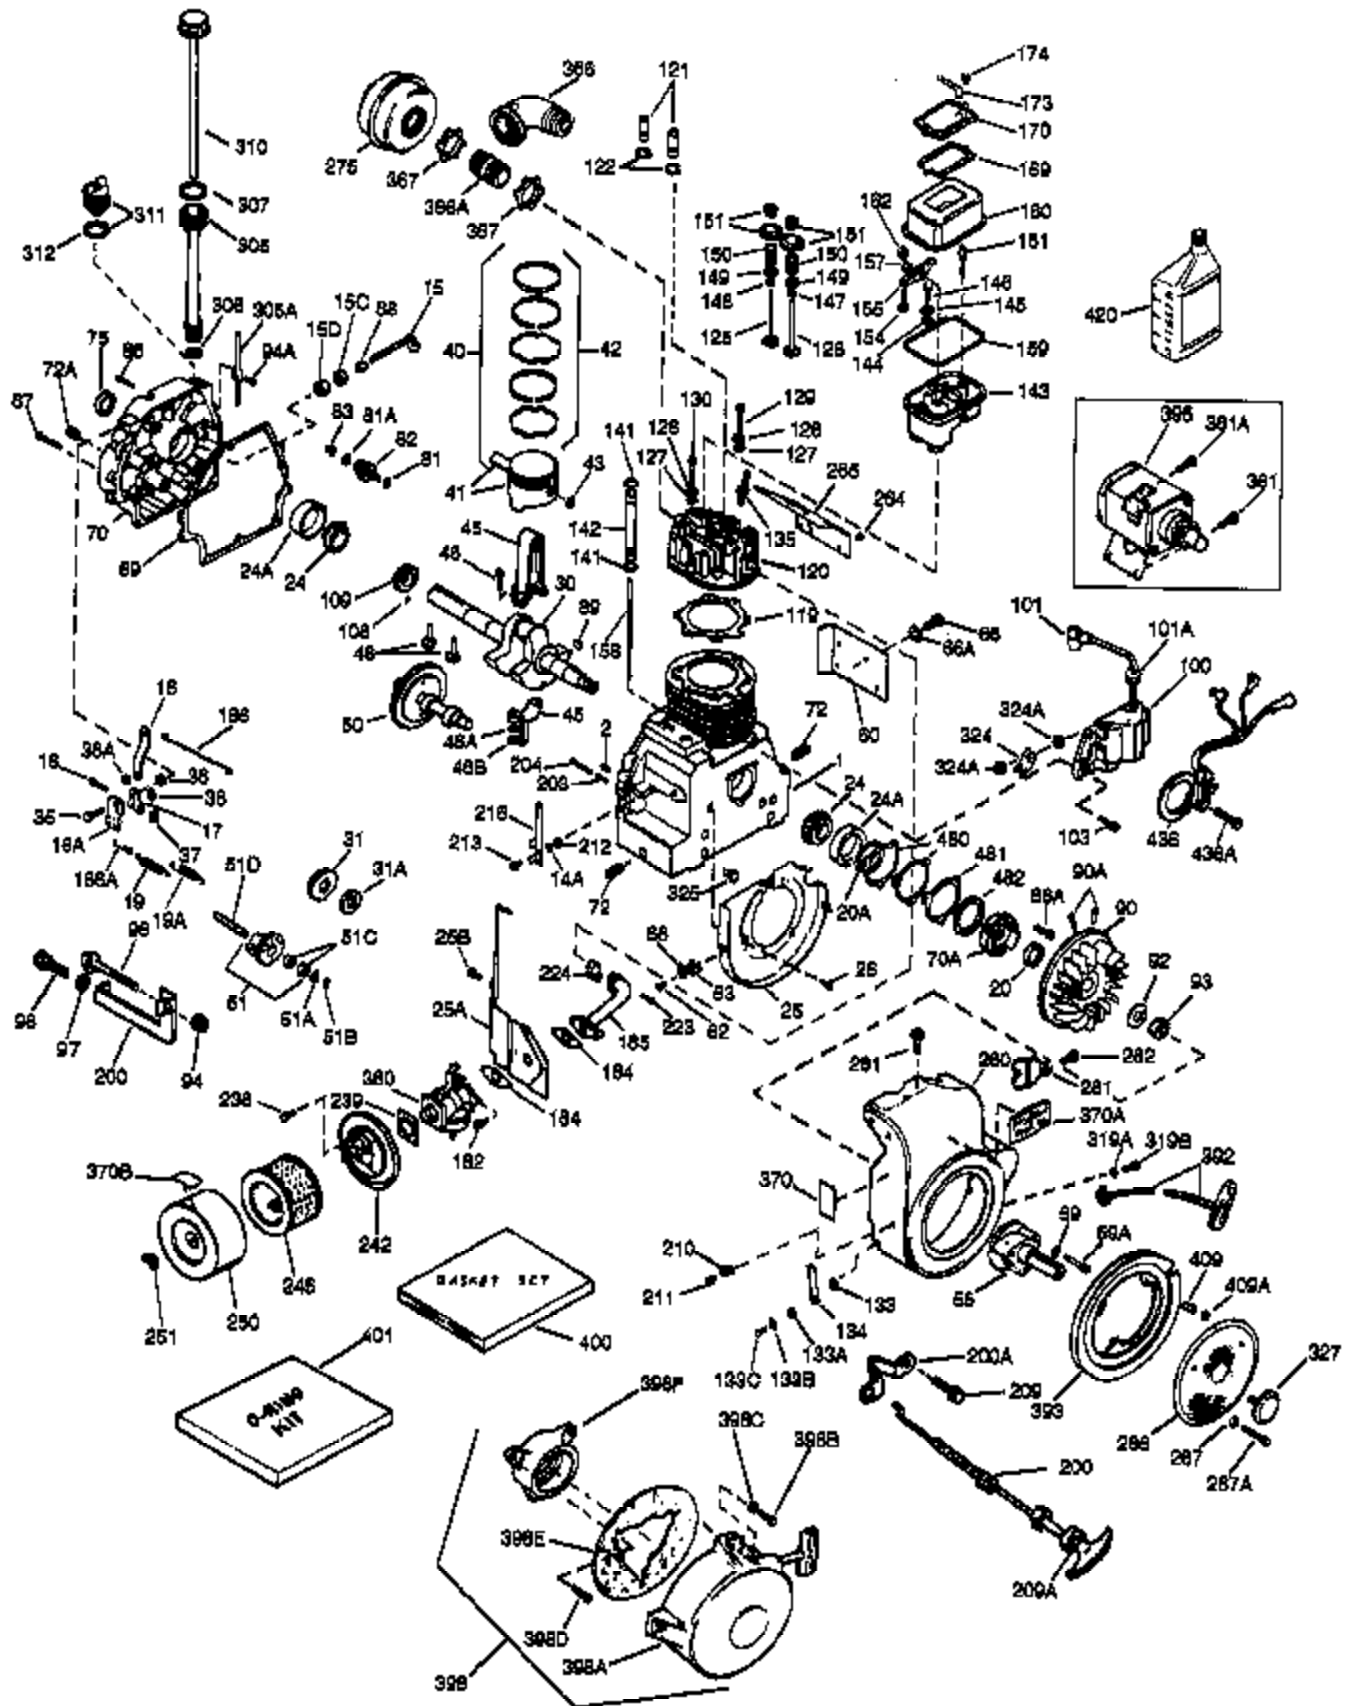

(Page 1 of 2)

IMAGE FILE: ENOH160.2

Ref #	Part Number	Qty	Description
1	33707A	1	Cylinder (Incl. 2, 20 & 72)
2	27652	2	Dowel Pin
14A	28558	1	Washer
15	32425	1	Governor Rod
16B	31965	1	Governor Spring Plate
16	31963	1	Governor Lever
17	31964	1	Governor Lever Clamp
18	650544	1	Screw, Torx T-25, 10-24 x 7/8"
19	31967	1	Extension Spring
20A	32599	1	* "O" Ring
20	31950	1	Oil Seal
24A	31928	2	Bearing Cup
24	31932	2	Tapered Roller Bearing
25A	33477A	1	Air Baffle
25B	651031	1	Screw, 1/4-20 x 9/16"
25	32579	1	Blower Housing Baffle
26	650561	3	Screw, 1/4-20 x 5/8"
30	33497C	1	Crankshaft
31A	33499	1	Spacer
31	33963	1	Counterbalance Gear
35	30312	1	Screw, 10-32 x 1/2"
37	7975	1	Lock Nut, 10-24
38	29193	1	Retaining Ring
38A	650518	1	Washer
40	34511	1	Piston, Pin & Ring Set (Std.)
40	34512	1	Piston, Pin & Ring Set (.010" OS)
40	34513	1	Piston, Pin & Ring Set (.020" OS)
41	32238B	1	Piston & Pin Ass'y. (Std.) (Incl. 43)
41	32239B	1	Piston & Pin Ass'y. (.010" OS) (Incl. 43)
41	32240B	1	Piston & Pin Ass'y. (.020" OS) (Incl. 43)
42	32241	1	Ring Set (Std.)
42	32242	1	Ring Set (.010" OS)
42	32243	1	Ring Set (.020" OS)
43	31919	2	Piston Pin Retaining Ring
45	33093A	1	Connecting Rod Ass'y. (Incl.46 - 46B)
45	34383	1	Connecting Rod Ass'y.(.010" US)(Incl. 46-46B)
45	34384	1	Connecting Rod Ass'y.(.020" US)(Incl. 46-46B)
46A	26073	2	Washer
46	32077	2	Connecting Rod Bolt
46B	28264	2	Nut
48	33472	2	Valve Lifter
50	34752	1	Camshaft (MCR)
51A	33503	4	Washer
51D	33502	2	Counterbalance Staff
51	34651	2	Counterbalance Weight
51C	33501	2	Needle Bearing
51B	792017	2	Retaining Ring
60	33479	1	Blower Housing Extension
69	31956B	1	* Cylinder Cover Gasket
70	34649	1	Cylinder Cover (Incl.51D,72,72A & 75)
70A	32577	1	Cylinder Cover (See Ref. #'s 480-482)
72	31927	2	Oil Drain Plug
72A	28534	3	Oil Drain Plug
75	31950	1	Oil Seal
81A	650745	1	Washer
81	30590A	1	Washer
82	34751	1	Governor Gear Ass'y.
83	35322	1	Governor Spool