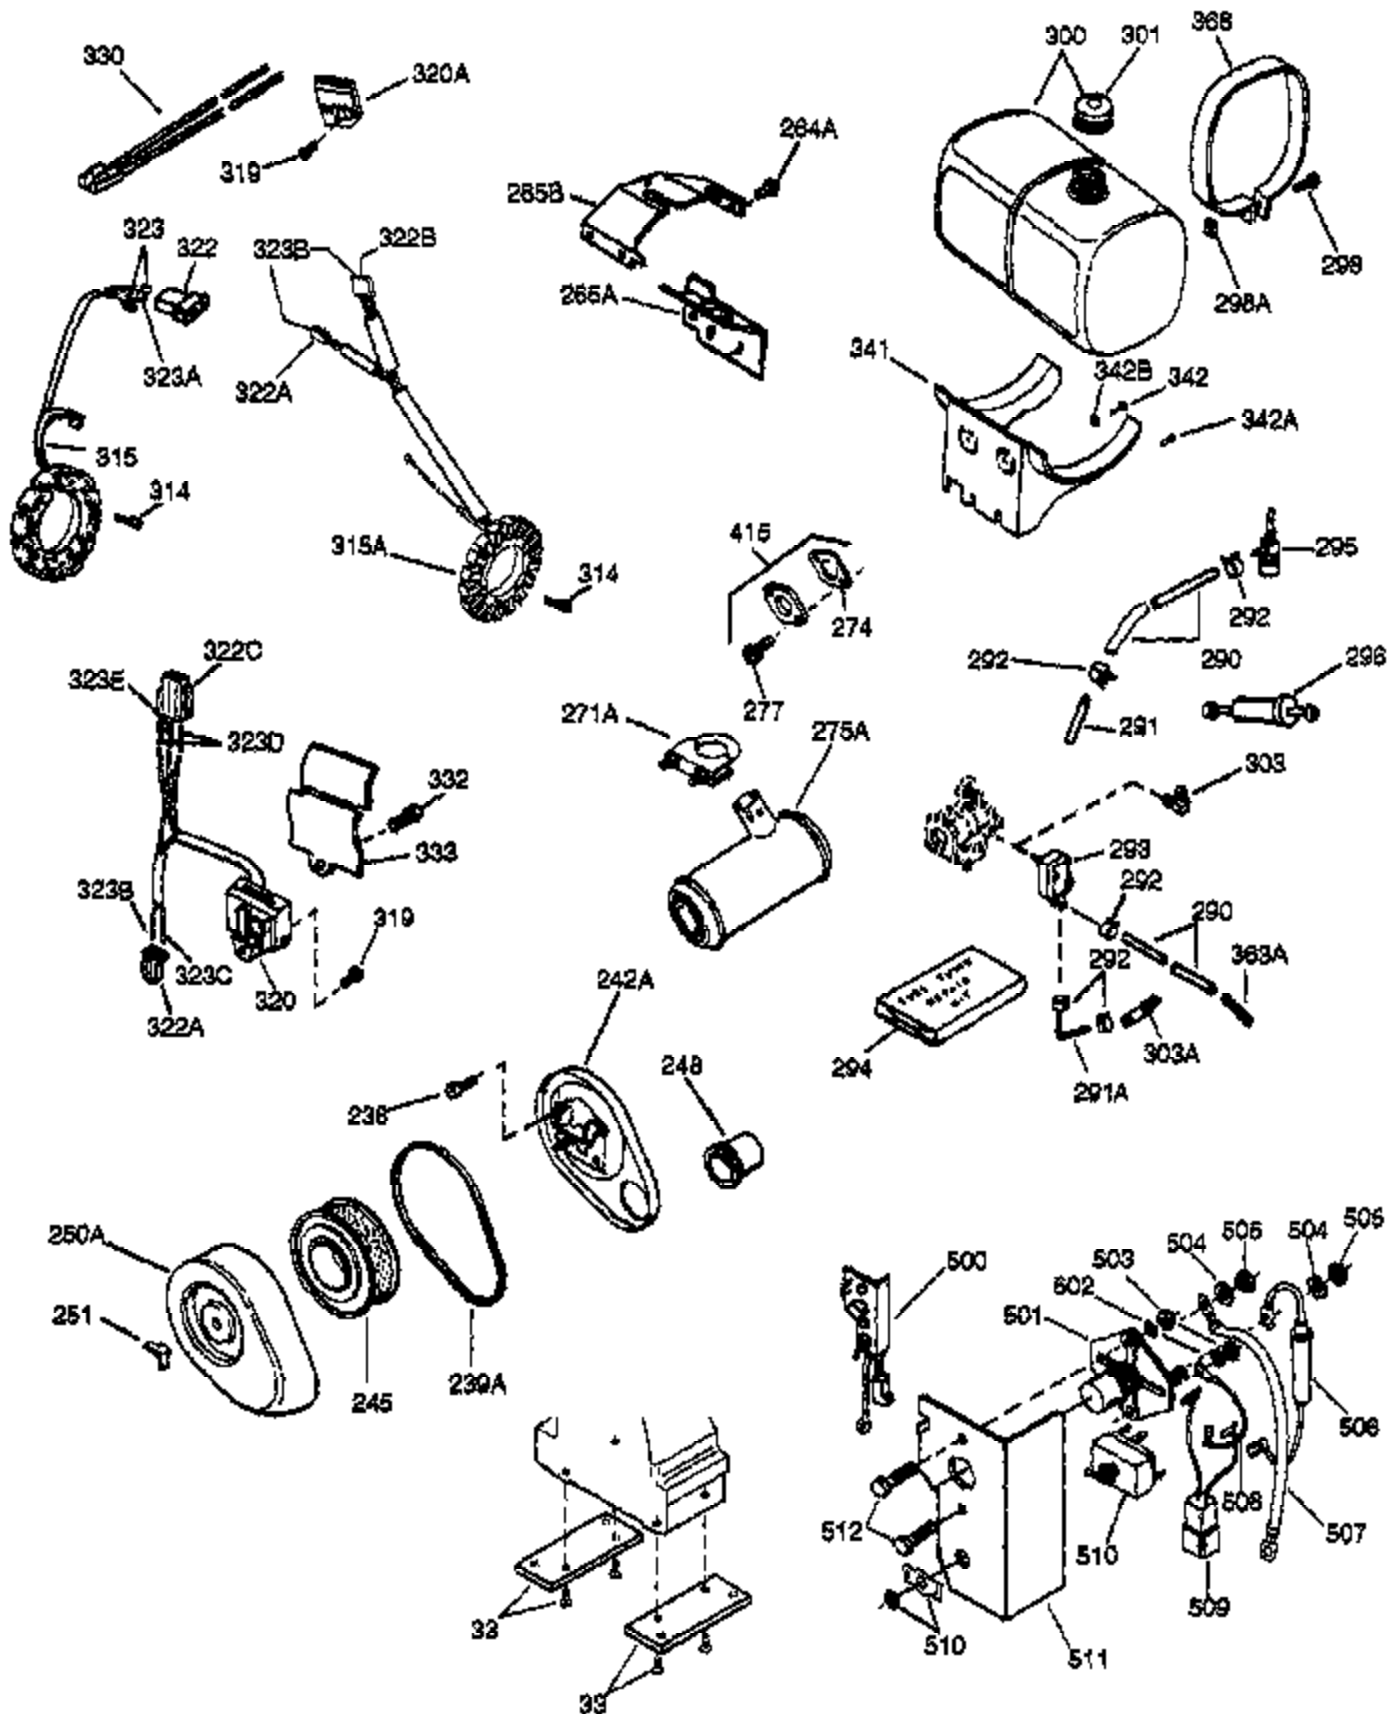

(Page 2 of 2)

IMAGE FILE: ENOH160.2

Ref #	Part Number	Qty	Description
16B	31965	1	Governor Spring Plate
144	33484	3	* "O" Ring (Also Incl. in 401)
238	650399	4	Screw, 10-32 x 5/8"
239A	34197	1	Air Cleaner Gasket
245	32008	1	Air Cleaner Filter
248	34194A	1	Air Cleaner Tube
251	650513	1	Wing Nut, 1/4-20
271A	35732	1	Muffler Clamp
274	33515A	1	* Exhaust Gasket
290	29774	1	Fuel Line (6.00")
291	30962	1	Fuel Line
291A	29774	1	Fuel Line
292	26460	4	Fuel Line Clamp
293	35807	1	Pulse Pump
294	35791	1	Pulse Pump Repair Kit
295	29683	1	Fuel Shut-Off Valve
298A	650456	2	Lock Nut, 1/4-20
298	650488	2	Screw, 1/4-20 x 1-1/4"
300	33979	1	Fuel Tank
301	33032	1	Fuel Cap
303A	29634	1	Fuel Fitting
314	650521	2	Screw, 10-32 x 1-1/8"
315	611214	1	Alternator Coil (20 Amp)(Incl. 322 - 323)
319	651026	1	Screw, 1/4-20 x 1/2"
320	611215	1	Regulator (20 Amp)
322A	610921	1	Connector Body
322	610824	1	Connector Body
323	610922	5	Terminal
341	33978	1	Fuel Tank Bracket
342B	650787	2	Belleville Washer
342	650786	2	Screw, 1/4-20 x 5/8"
342A	650785	2	Screw, 5/16-18 x 5/8"
366A	32143	1	Muffler Nipple
368	33980	2	Fuel Tank Strap
370G	35274	1	Oil Instruction Decal