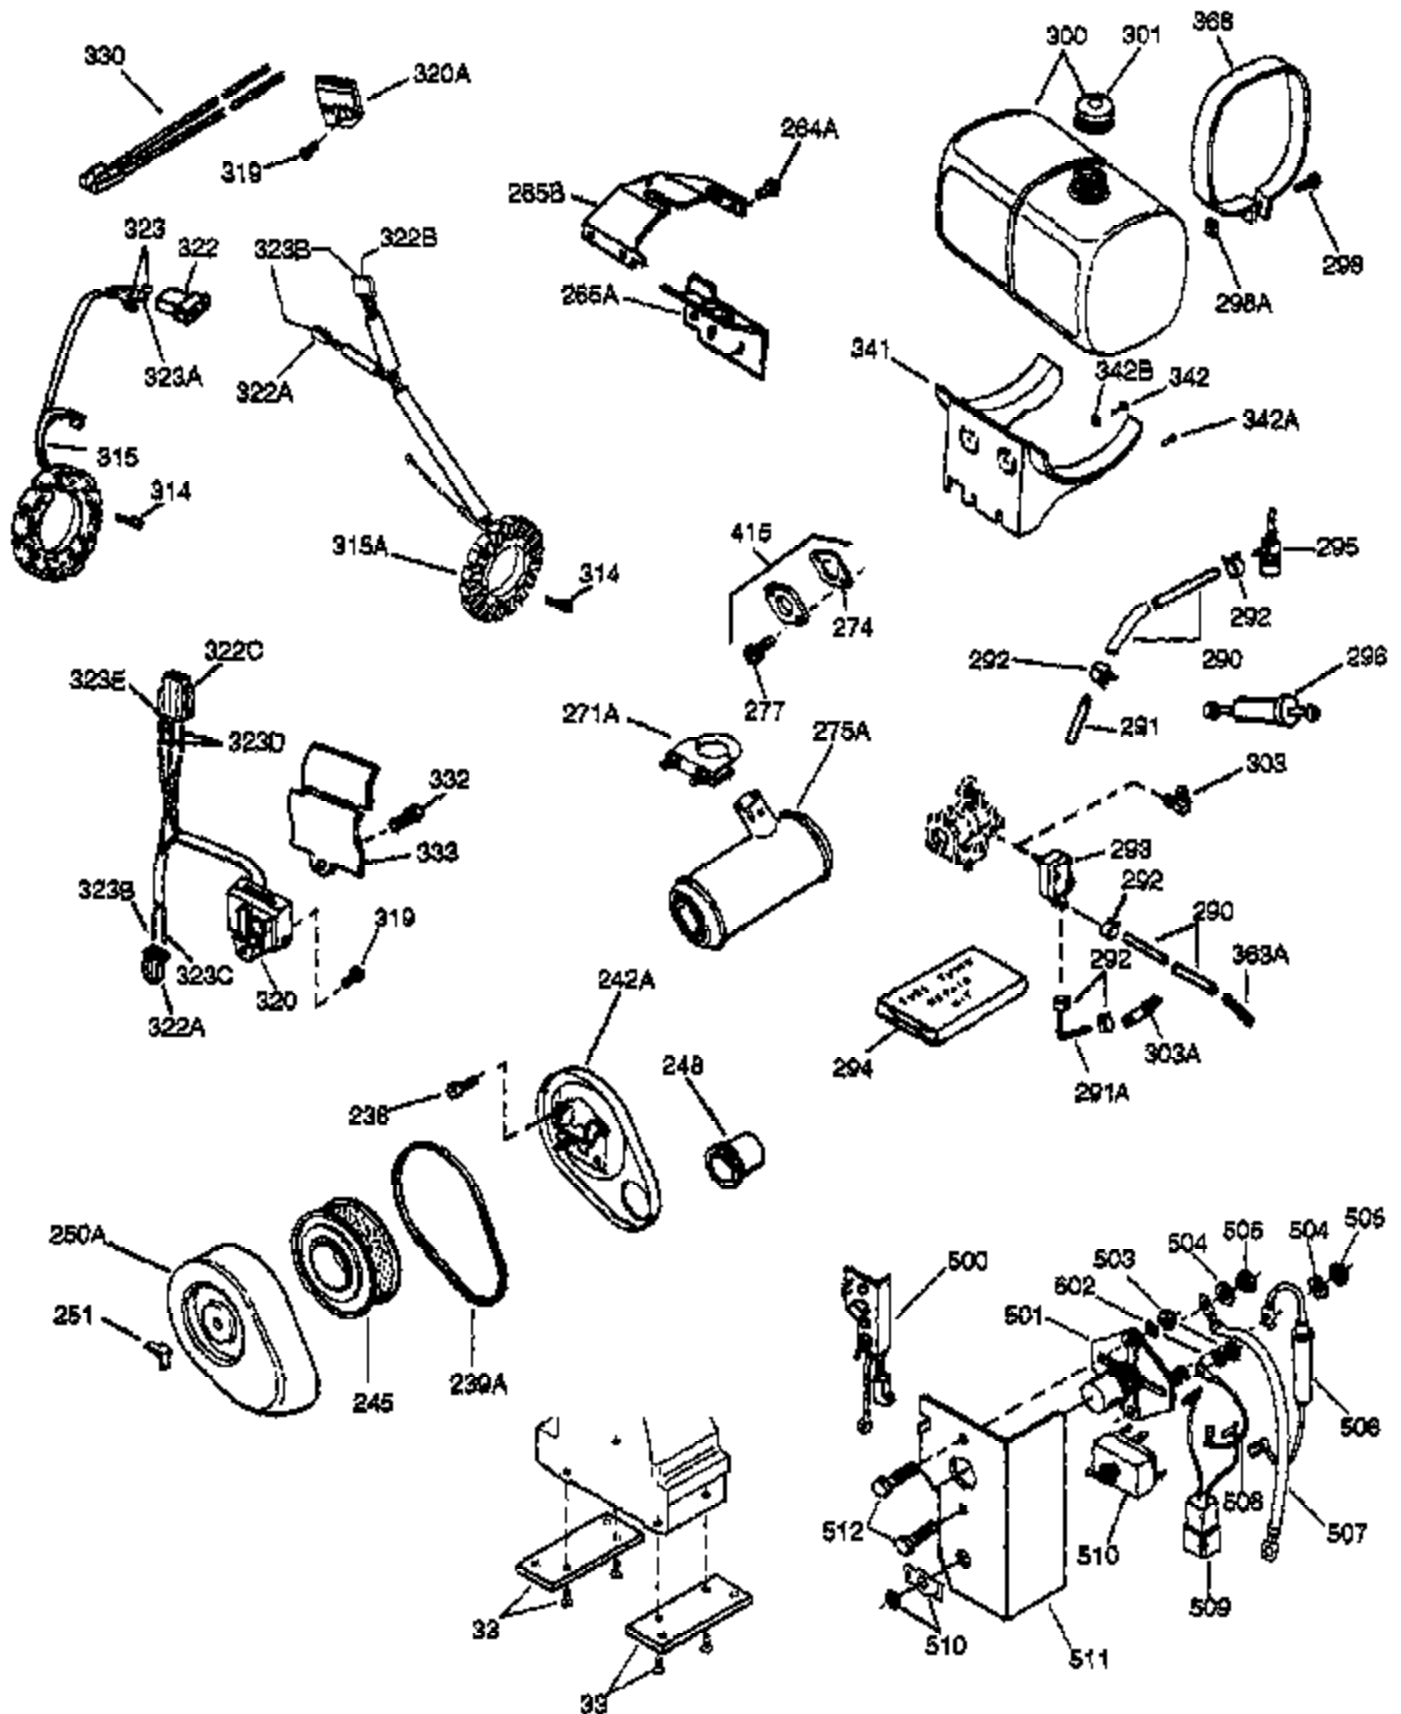

(Page 2 of 2)

IMAGE FILE: ENOH160.2

Ref #	Part Number	Qty	Description
16B	31965	1	Governor Spring Plate
59	27513	3	Lock Washer
144	33484	3	* "O" Ring (Also Incl. in 401)
238	650399	4	Screw, 10-32 x 5/8"
239A	34197	1	Air Cleaner Gasket
245	32008	1	Air Cleaner Filter
248	34194A	1	Air Cleaner Tube
251	650513	1	Wing Nut, 1/4-20
261A	650751	1	Screw, 1/4-20 x 7/16"
265A	34284	1	Cylinder Head Cover
274	33515A	1	* Exhaust Gasket
290	29774	1	Fuel Line (6.00")
291A	29774	1	Fuel Line
292	26460	2	Fuel Line Clamp
293	35807	1	Pulse Pump
294	35791	1	Pulse Pump Repair Kit
303	29634	2	Fuel Fitting
314	650521	2	Screw, 10-32 x 1-1/8"
315	610902	1	Alternator Coil (20 Amp) (Incl.322B,3 23,323E)
319	30063	1	Screw, Torx T-30, 1/4-20 x 1/2"
320	610996	1	Regulator (20 Amp) (Incl.322A,C, 323A ,B,C,D)
322B	610903	1	Connector Body
322A	610990	1	Connector Body
322C	610921	1	Connector Body
323B	610922	1	Terminal
323C	610989	1	Terminal
323E	610904	1	Terminal
323	610905	2	Terminal
323D	610992	1	Terminal
323A	610991	2	Terminal