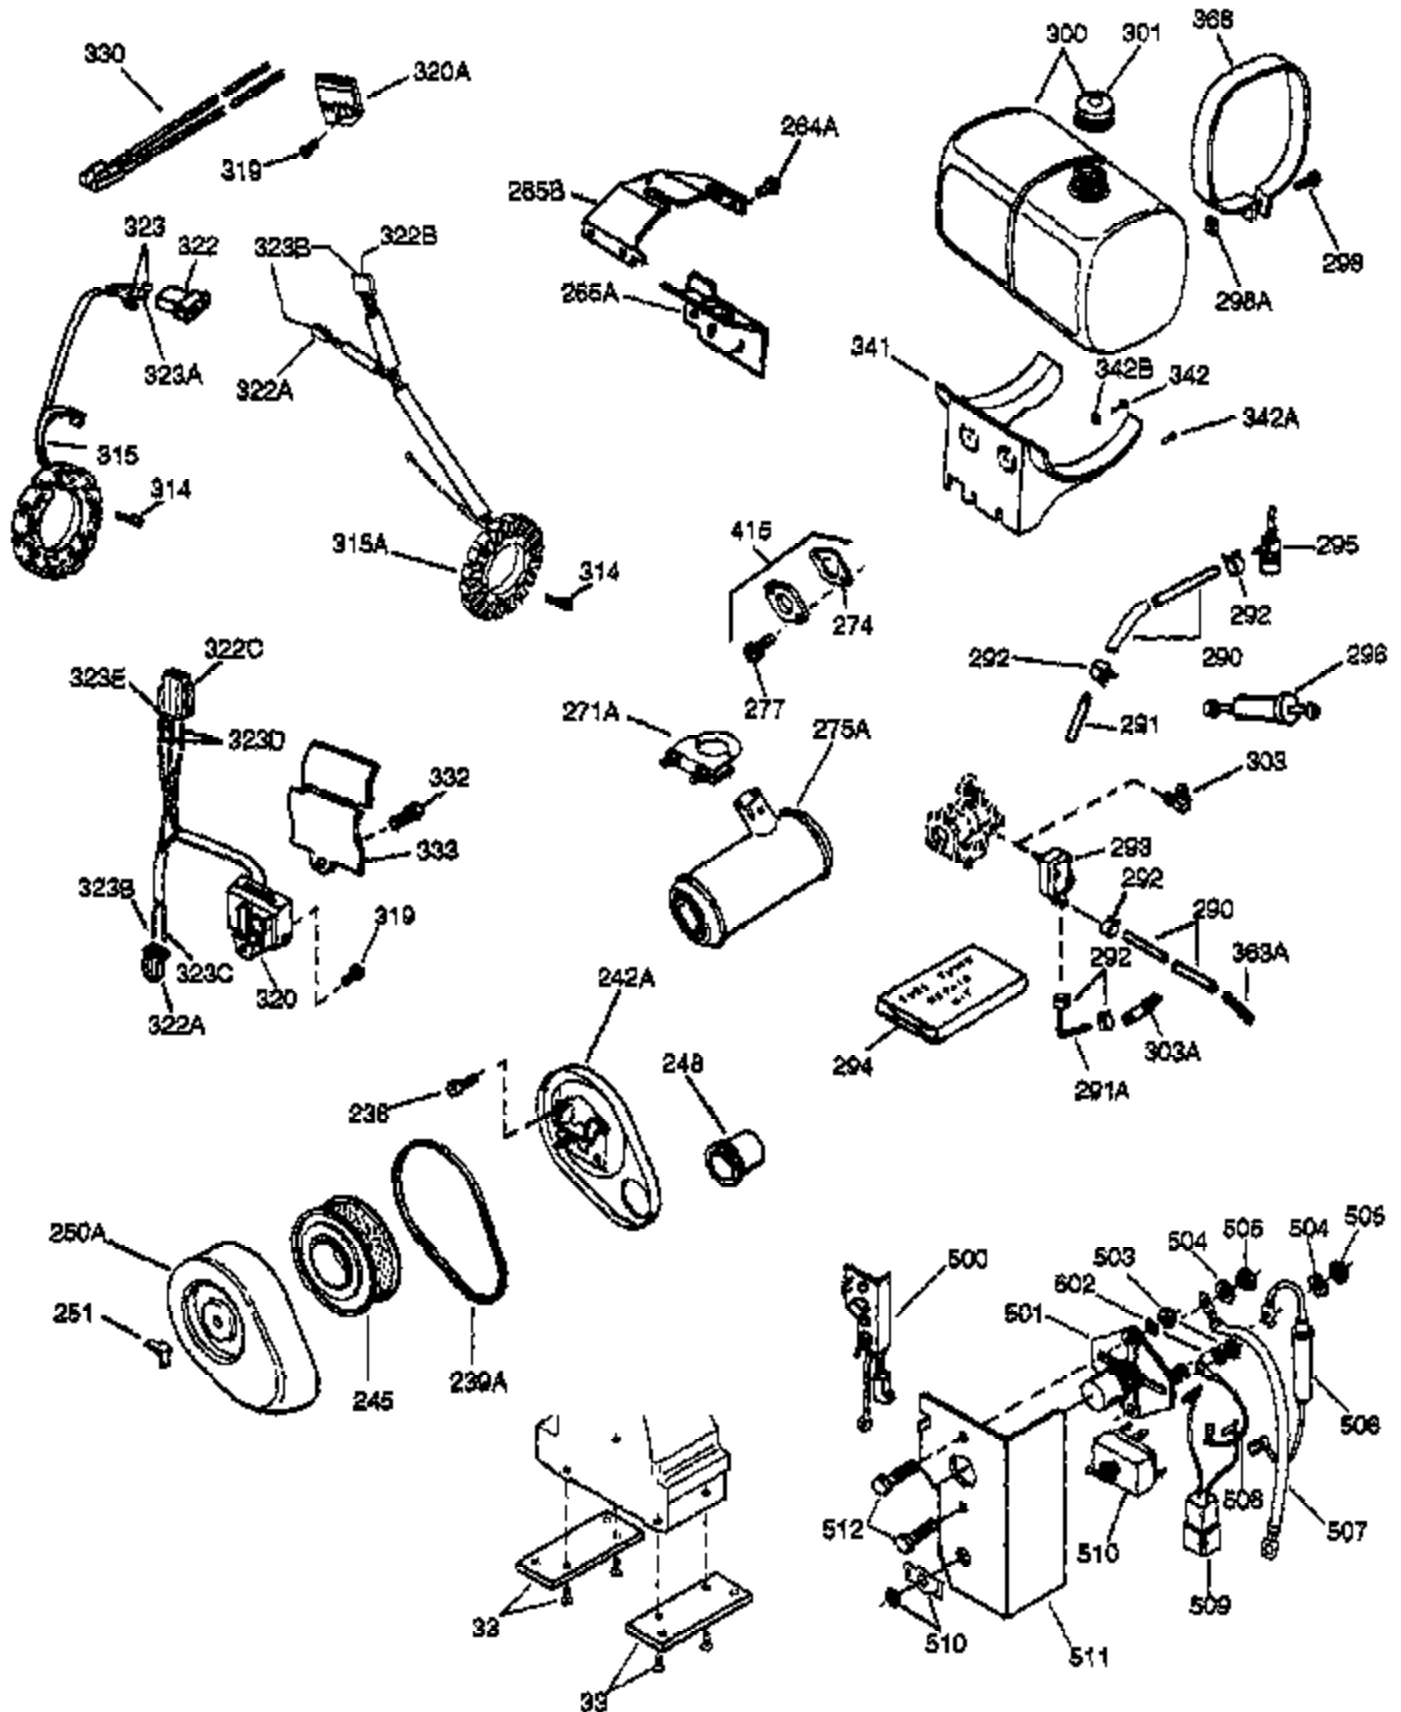

(Page 2 of 2)

IMAGE FILE: ENOH160.2

Ref #	Part Number	Qty	Description
16B	31965	1	Governor Spring Plate
59	27513	3	Lock Washer
144	33484	3	* "O" Ring (Also Incl. in 401)
238	650399	4	Screw, 10-32 x 5/8"
239A	34197	1	Air Cleaner Gasket
245	32008	1	Air Cleaner Filter
248	34194A	1	Air Cleaner Tube
251	650513	1	Wing Nut, 1/4-20
261A	650751	1	Screw, 1/4-20 x 7/16"
265A	34284	1	Cylinder Head Cover
274	33515A	1	* Exhaust Gasket
290	29774	1	Fuel Line (6.00")
291A	29774	1	Fuel Line
292	26460	2	Fuel Line Clamp
293	35807	1	Pulse Pump
294	35791	1	Pulse Pump Repair Kit
303	29634	2	Fuel Fitting
314	650521	2	Screw, 10-32 x 1-1/8"
315	610902	1	Alternator Coil (20 Amp) (Incl.322B,3 23,323E)
319	30063	1	Screw, Torx T-30, 1/4-20 x 1/2"
320	610996	1	Regulator (20 Amp) (Incl.322A,C, 323A ,B,C,D)
322B	610903	1	Connector Body
322A	610990	1	Connector Body
322C	610921	1	Connector Body
323B	610922	1	Terminal
323C	610989	1	Terminal
323E	610904	1	Terminal
323	610905	2	Terminal
323D	610992	1	Terminal
323A	610991	2	Terminal