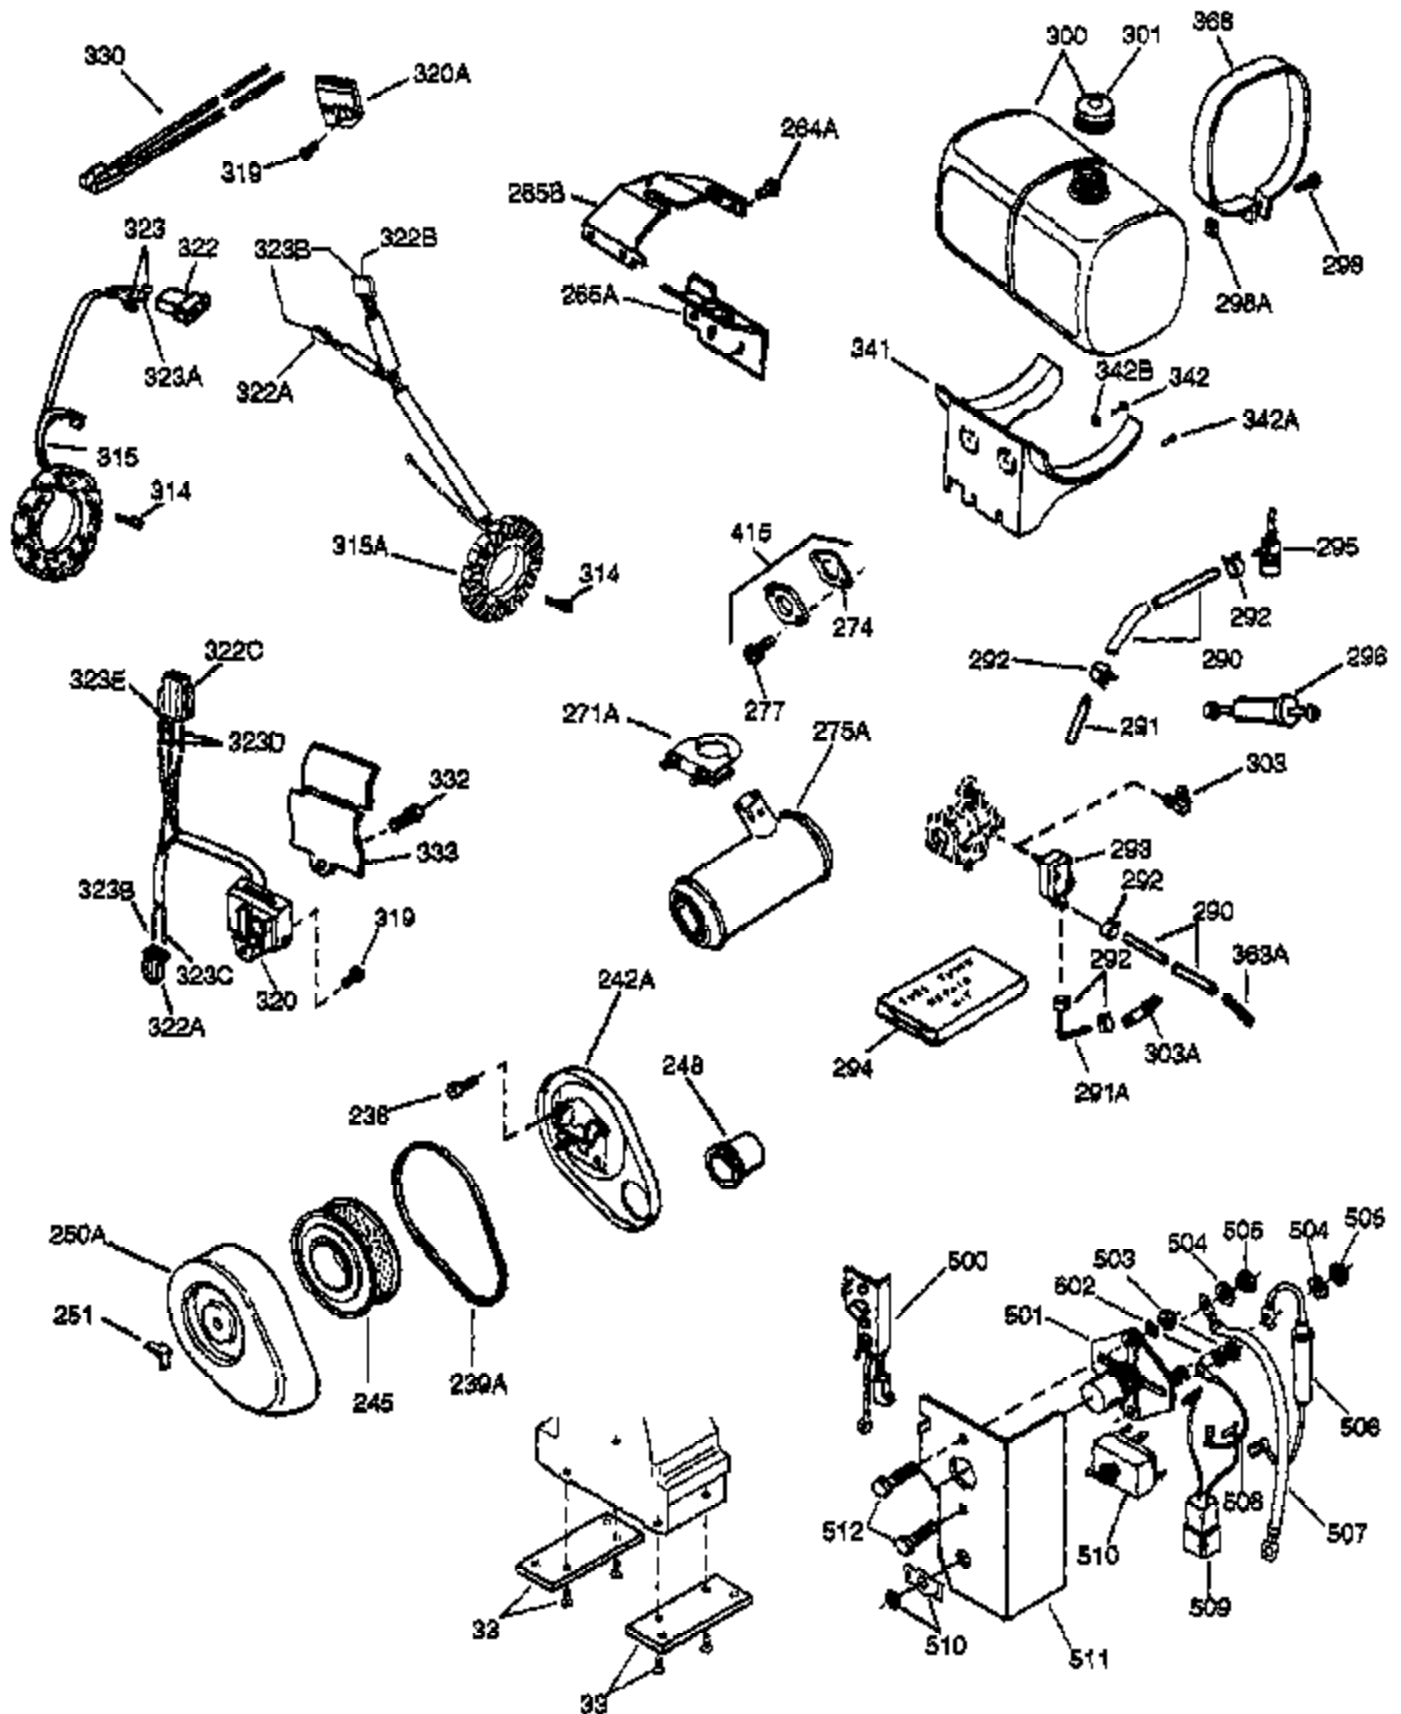

(Page 2 of 2)

IMAGE FILE: ENOH160.2

Ref #	Part Number	Qty	Description
16B	31965	1	Governor Spring Plate
59	27513	3	Lock Washer
144	33484	3	* "O" Ring (Also Incl. in 401)
238	650399	4	Screw, 10-32 x 5/8"
239A	34197	1	Air Cleaner Gasket
245	32008	1	Air Cleaner Filter
248	34194A	1	Air Cleaner Tube
251	650513	1	Wing Nut, 1/4-20
261A	650751	1	Screw, 1/4-20 x 7/16"
265A	34284	1	Cylinder Head Cover
274	33515A	1	* Exhaust Gasket
290	29774	1	Fuel Line (6.00")
291A	29774	1	Fuel Line
292	26460	2	Fuel Line Clamp
293	35807	1	Pulse Pump
294	35791	1	Pulse Pump Repair Kit
303	29634	1	Fuel Fitting
314	650521	2	Screw, 10-32 x 1-1/8"
315	611214	1	Alternator Coil (20 Amp) (Incl.322,322A&323)
319	651026	1	Screw, 1/4-20 x 1/2"
320	611215	1	Regulator (20 Amp)
322A	610921	1	Connector Body
322	610824	1	Connector Body
323	610922	2	Terminal