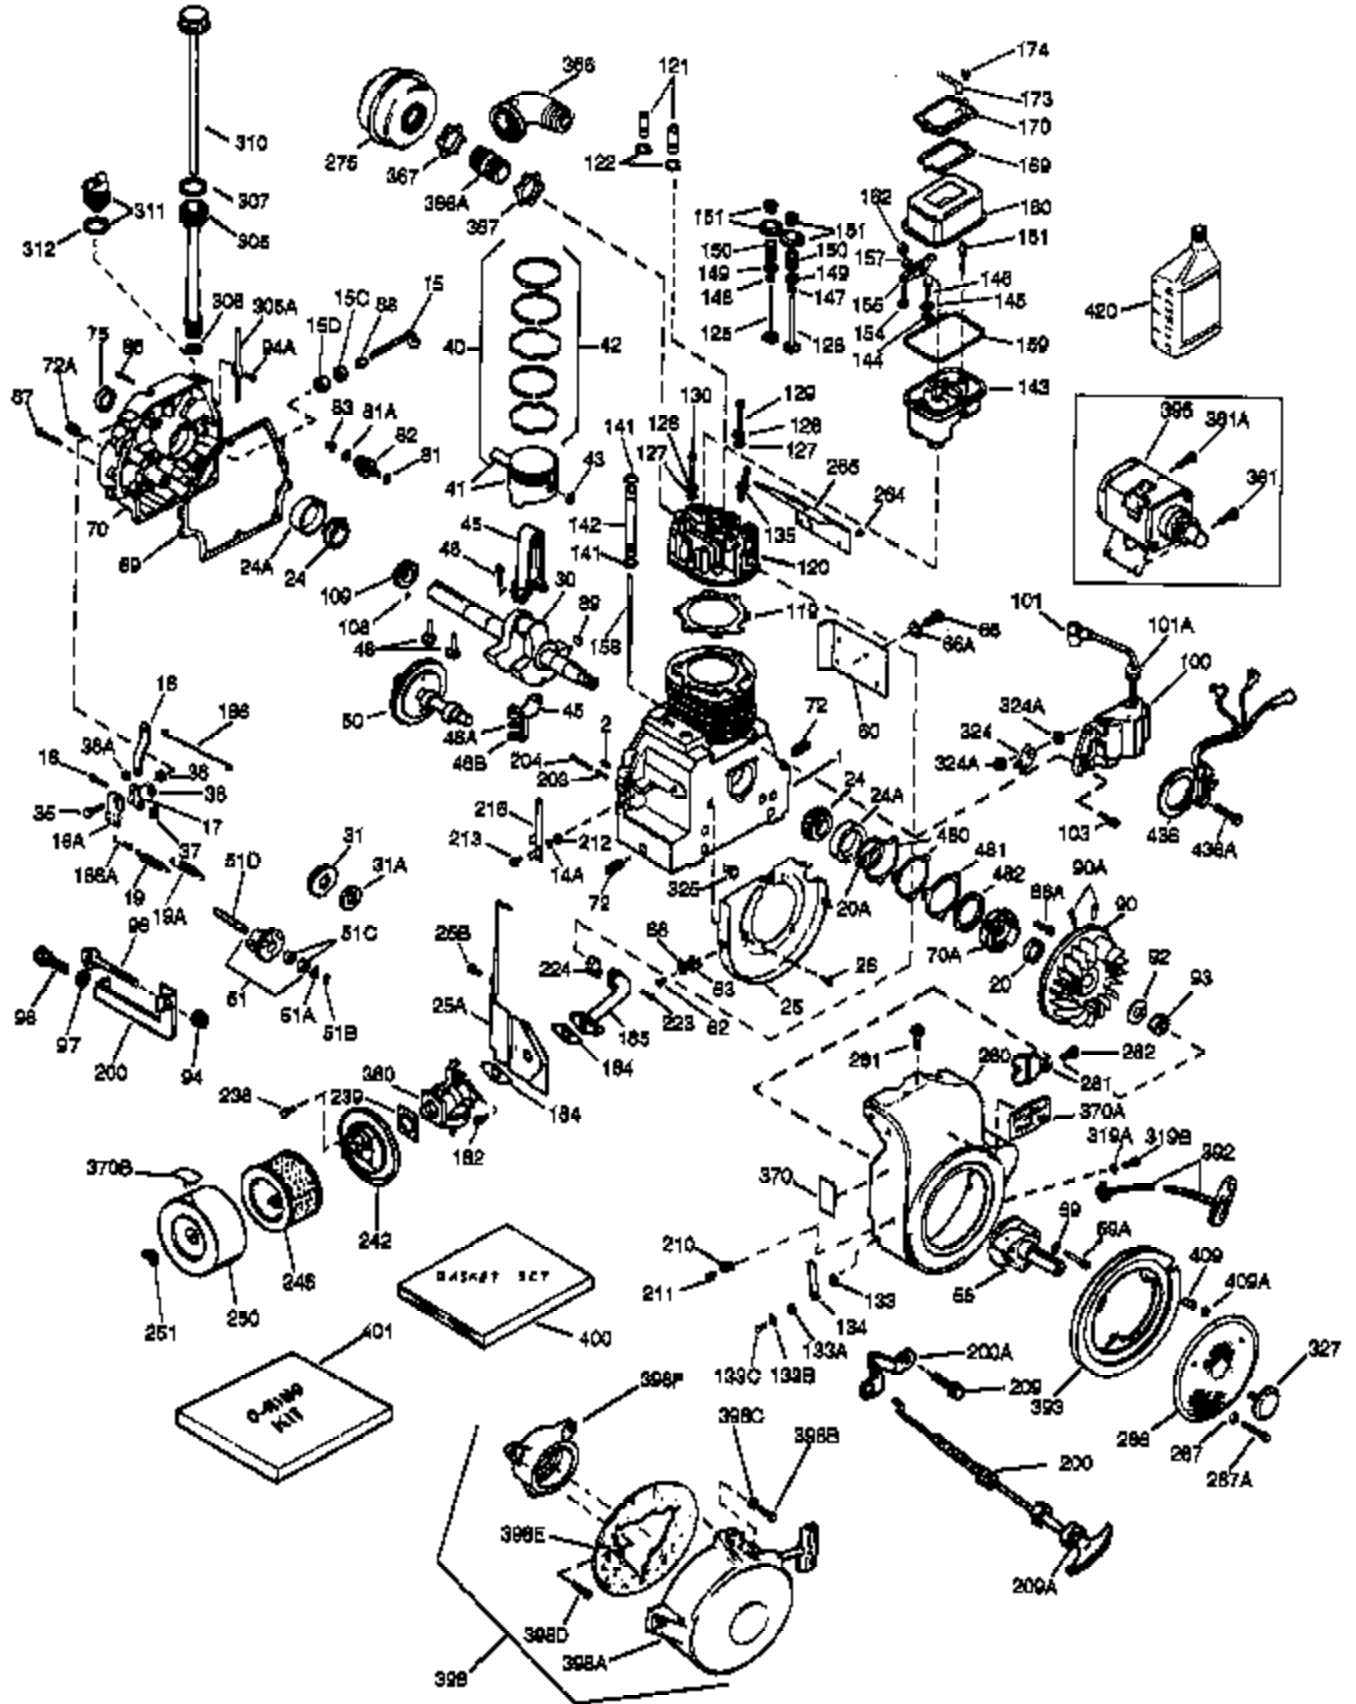

(Page 1 of 2)

IMAGE FILE: ENOH160.2

Ref #	Part Number	Qty	Description
1	33707A	1	Cylinder (Incl. 2, 20 & 72)
2	27652	2	Dowel Pin
14A	28558	1	Washer
15	32425	1	Governor Rod
16B	31965	1	Governor Spring Plate
16	31963	1	Governor Lever
17	31964	1	Governor Lever Clamp
18	650544	1	Screw, Torx T-25, 10-24 x 7/8"
19	31967	1	Extension Spring
20	31950	1	* Oil Seal
20A	32599	1	* "O" Ring
24A	31928	2	Bearing Cup
24	31932	2	Tapered Roller Bearing
25A	33477A	1	Air Baffle
25B	650738	1	Screw, 1/4-20 x 5/8"
25	32579	1	Blower Housing Baffle
26	650561	3	Screw, 1/4-20 x 5/8"
30	33497C	1	Crankshaft
31A	33499	1	Spacer
31	33963	1	Counterbalance Gear
35	30312	1	Screw, 10-32 x 1/2"
37	7975	1	Lock Nut, 10-24
38A	650518	1	Washer
38	29193	1	Retaining Ring
40	34511	1	Piston, Pin & Ring Set (Std.)
40	34512	1	Piston, Pin & Ring Set (.010" OS)
40	34513	1	Piston, Pin & Ring Set (.020" OS)
41	32238B	1	Piston & Pin Ass'y. (Std.) (Incl. 43)
41	32239B	1	Piston & Pin Ass'y. (.010" OS) (Incl. 43)
41	32240B	1	Piston & Pin Ass'y. (.020" OS) (Incl. 43)
42	32241	1	Ring Set (Std.)
42	32242	1	Ring Set (.010" OS)
42	32243	1	Ring Set (.020" OS)
43	31919	2	Piston Pin Retaining Ring
45	33093A	1	Connecting Rod Ass'y. (Incl.46 - 46B)
45	34383	1	Connecting Rod Ass'y.(.010" US)(Incl. 46-46B)
45	34384	1	Connecting Rod Ass'y.(.020" US)(Incl. 46-46B)
46B	28264	2	Nut
46A	26073	2	Washer
46	32077	2	Connecting Rod Bolt
48	33472	2	Valve Lifter
50	34752	1	Camshaft (MCR)
51B	792017	2	Retaining Ring
51A	33503	4	Washer
51	34651	2	Counterbalance Weight
51D	33502	2	Counterbalance Shaft
51C	33501	2	Needle Bearing
60	33479	1	Blower Housing Extension
69	31956B	1	* Cylinder Cover Gasket
70A	32577	1	Cylinder Cover (See Ref. #'s 480-482)
70	34758	1	Cylinder Cover (Incl. 51D, 72A & 75)
72A	28534	2	Oil Drain Plug
72	31927	2	Oil Drain Plug
75	31950	1	Oil Seal
81	30590A	1	Washer
81A	650745	1	Washer
82	34751	1	Governor Gear Ass'y.
83	35322	1	Governor Spool