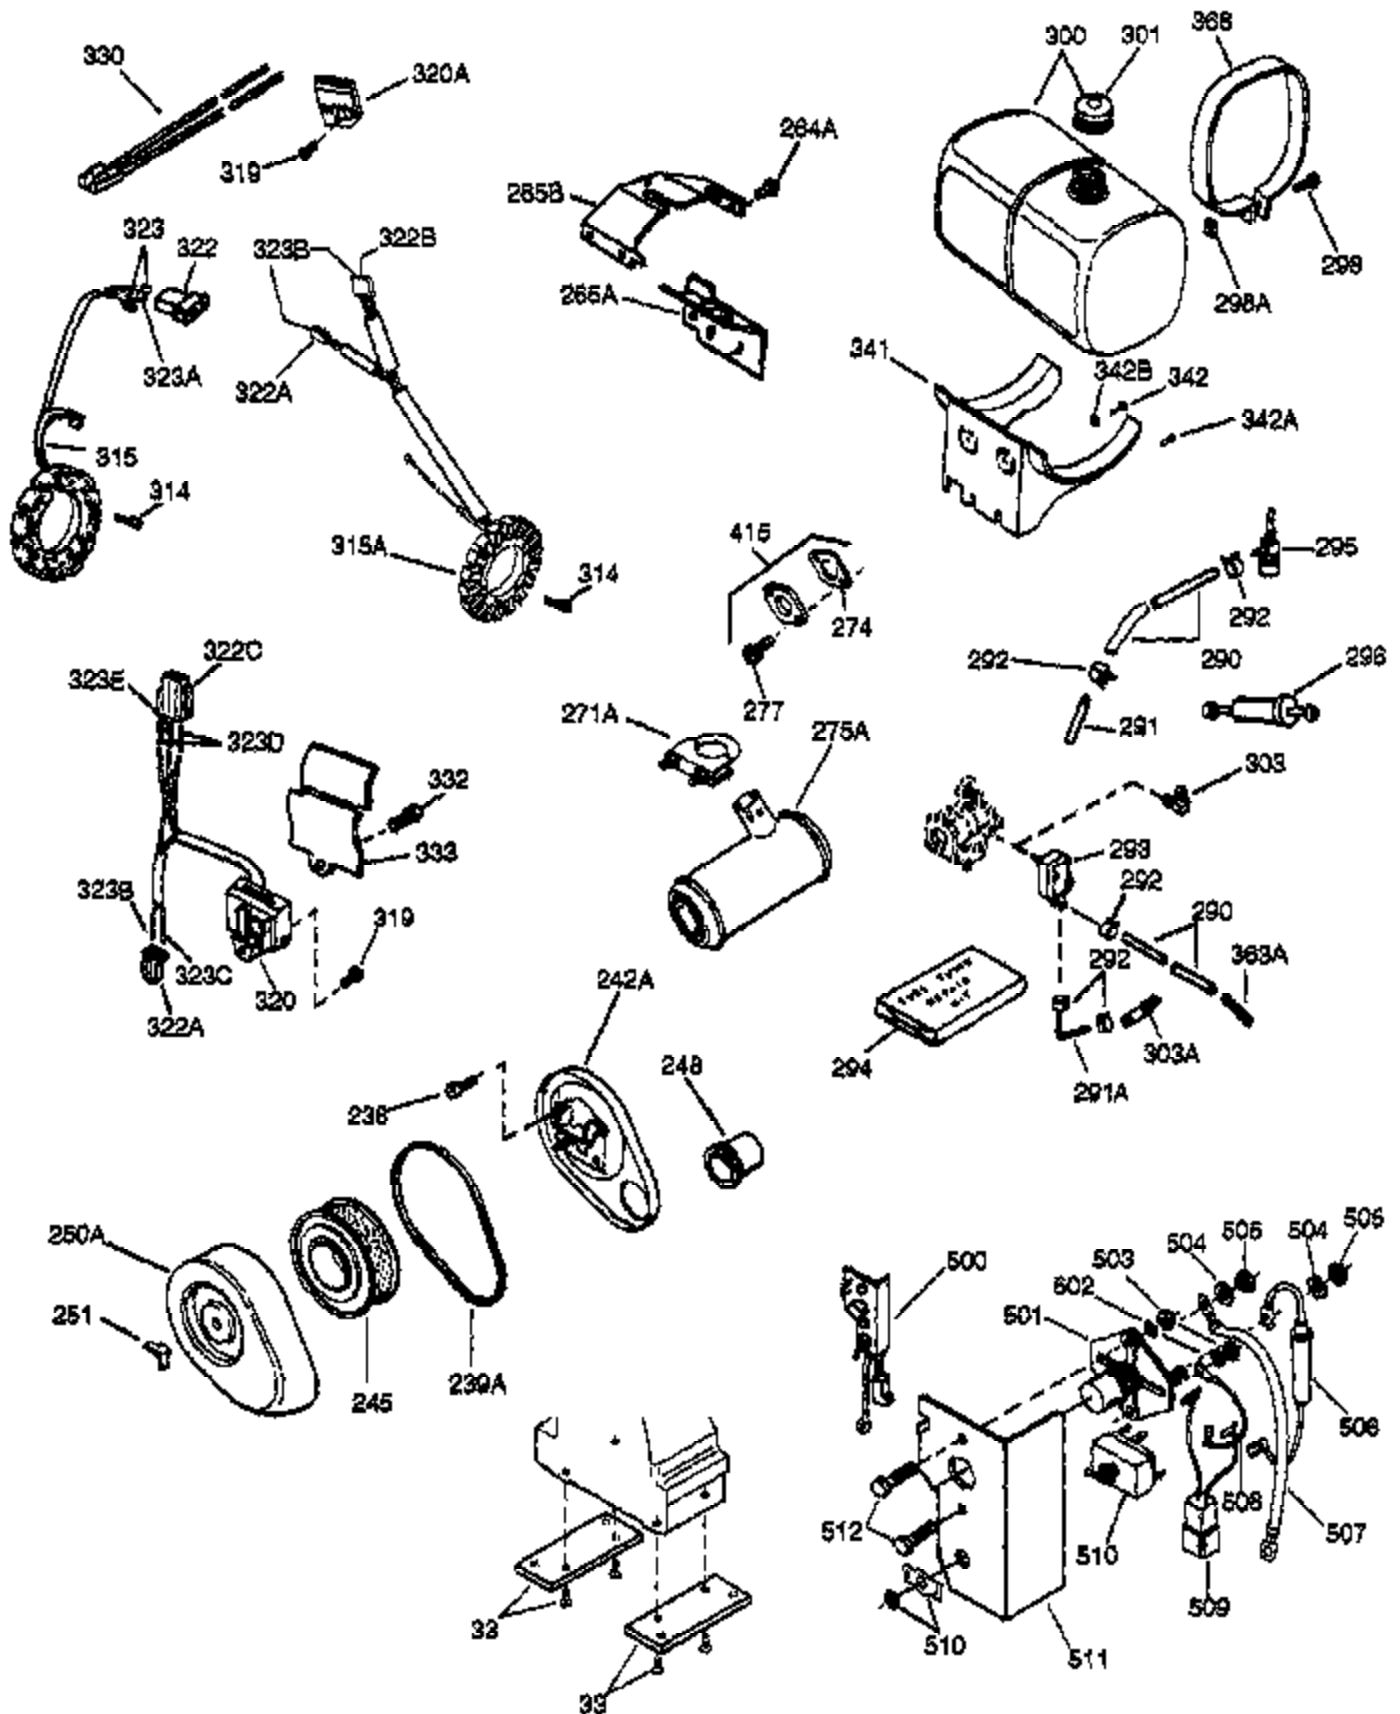

(Page 2 of 2)

IMAGE FILE: ENOH160.2

Ref #	Part Number	Qty	Description
16B	31965	1	Governor Spring Plate
144	33484	3	* "O" Ring (Also Incl. in 401)
238	650399	4	Screw, 10-32 x 5/8"
239A	34197	1	Air Cleaner Gasket
245	32008	1	Air Cleaner Filter
248	34194A	1	Air Cleaner Tube
251	650513	1	Wing Nut, 1/4-20
261A	650751	1	Screw, 1/4-20 x 7/16"
274	33515A	1	* Exhaust Gasket
291A	29774	1	Fuel Line
291	34357	1	Fuel Line (6.75")
291	30962	1	Fuel Line
292	26460	4	Fuel Line Clamp
293	35807	1	Pulse Pump
294	35791	1	Pulse Pump Repair Kit
295	29683	1	Fuel Shut-Off Valve
298	650488	1	Screw, 1/4-20 x 1-1/4"
298A	650456	1	Lock Nut, 1/4-20
300	33979	1	Fuel Tank
303	29634	2	Fuel Fitting
314	650521	2	Screw, 10-32 x 1-1/8"
315	610902	1	Alternator Coil (20 Amp) (Incl.322B,3 23,323E)
319	30063	1	Screw, Torx T-30, 1/4-20 x 1/2"
320	610996	1	Regulator (20 Amp) (Incl.322A,C, 323A ,B,C,D)
322C	610921	1	Connector Body
322A	610990	1	Connector Body
322B	610903	1	Connector Body
323	610905	2	Terminal
323A	610991	2	Terminal
323B	610922	1	Terminal
323C	610989	1	Terminal
323D	610992	1	Terminal
323E	610904	1	Terminal
341	33978	1	Fuel Tank Bracket
342B	650787	2	Belleville Washer
342	650786	2	Screw, 1/4-20 x 5/8"
342A	650785	2	Screw, 5/16-18 x 5/8"
355	590452	1	Starter Handle
366A	32143	1	Muffler Nipple
368	33980	1	Fuel Tank Strap
500	730198	1	Switch Ass'y.
501	34616	1	Starter Switch
502	27513	2	Lock Washer
503	650864	2	Nut, 1/4-20
504	8274	2	Lock Washer
505	650586	2	Nut, 5/16-24
506	34620	1	Wire & Fuse
507	34618	1	Starter Wire
508	34619	1	Ground Wire
509	34617	1	Adapter Cord
510	34615	1	Toggle Switch
511	34614	1	Starter Button Bracket
512	792026	2	Screw, 1/4-20 x 7/8"