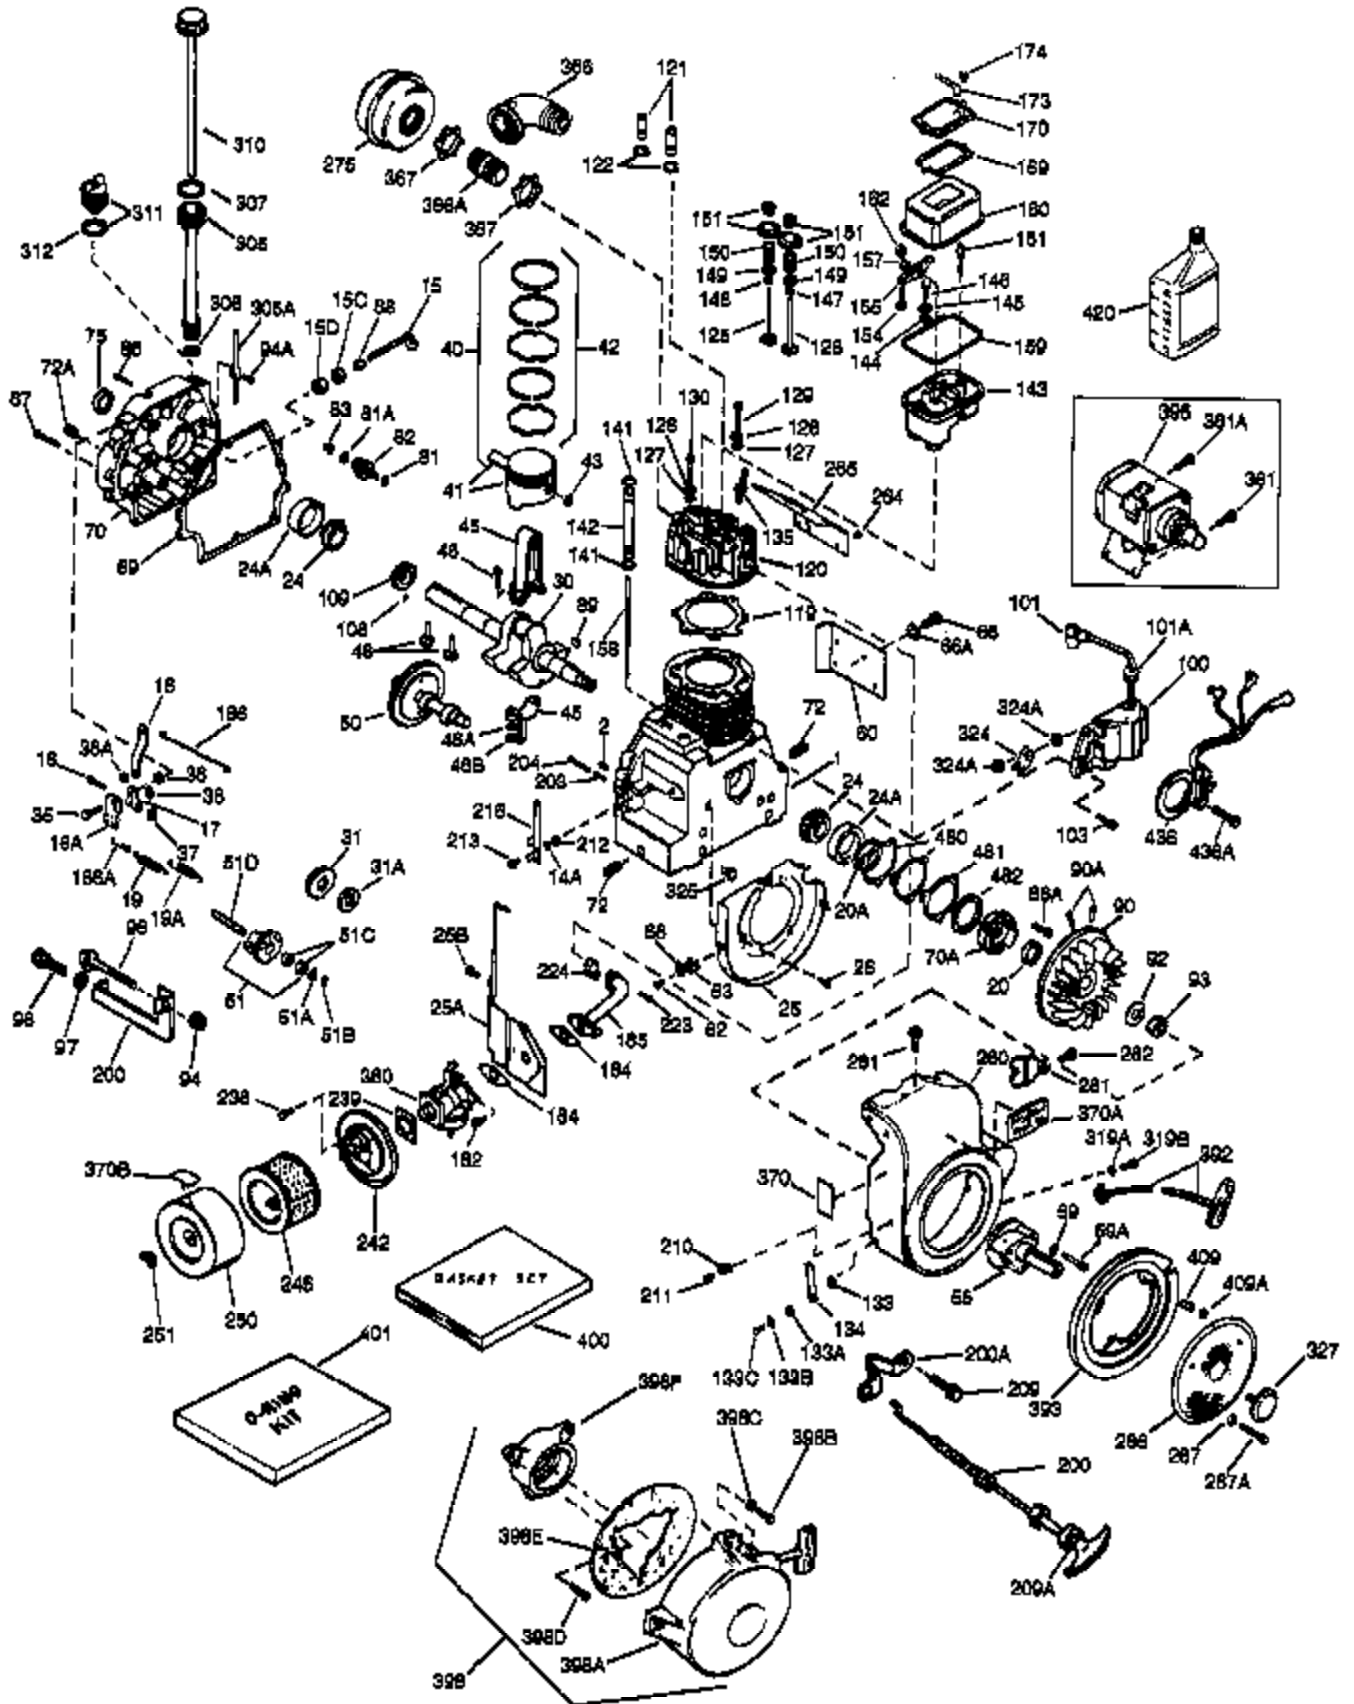

(Page 1 of 2)

IMAGE FILE: ENOH160.2

Ref #	Part Number	Qty	Description
1	33707A	1	Cylinder (Incl. 2, 20 & 72)
2	27652	2	Dowel Pin
14A	28558	1	Washer
15	32425	1	Governor Rod
16B	31965	1	Governor Spring Plate
16	31963	1	Governor Lever
17	31964	1	Governor Lever Clamp
18	650544	1	Screw, Torx T-25, 10-24 x 7/8"
19	31967	1	Extension Spring
20	31950	1	* Oil Seal
20A	32599	1	* "O" Ring
24A	31928	2	Bearing Cup
24	31932	2	Tapered Roller Bearing
25A	33477A	1	Air Baffle
25B	650738	1	Screw, 1/4-20 x 5/8"
25	32579	1	Blower Housing Baffle
26	650561	3	Screw, 1/4-20 x 5/8"
30	33497C	1	Crankshaft
31A	33499	1	Spacer
31	33963	1	Counterbalance Gear
35	30312	1	Screw, 10-32 x 1/2"
37	7975	1	Lock Nut, 10-24
38A	650518	1	Washer
38	29193	1	Retaining Ring
40	34511	1	Piston, Pin & Ring Set (Std.)
40	34512	1	Piston, Pin & Ring Set (.010" OS)
40	34513	1	Piston, Pin & Ring Set (.020" OS)
41	32238B	1	Piston & Pin Ass'y. (Std.) (Incl. 43)
41	32239B	1	Piston & Pin Ass'y. (.010" OS) (Incl. 43)
41	32240B	1	Piston & Pin Ass'y. (.020" OS) (Incl. 43)
42	32241	1	Ring Set (Std.)
42	32242	1	Ring Set (.010" OS)
42	32243	1	Ring Set (.020" OS)
43	31919	2	Piston Pin Retaining Ring
45	33093A	1	Connecting Rod Ass'y. (Incl.46 - 46B)
45	34383	1	Connecting Rod Ass'y.(.010" US)(Incl. 46-46B)
45	34384	1	Connecting Rod Ass'y.(.020" US)(Incl. 46-46B)
46B	28264	2	Nut
46A	26073	2	Washer
46	32077	2	Connecting Rod Bolt
48	33472	2	Valve Lifter
50	34752	1	Camshaft (MCR)
51B	792017	2	Retaining Ring
51A	33503	4	Washer
51	34651	2	Counterbalance Weight
51D	33502	2	Counterbalance Shaft
51C	33501	2	Needle Bearing
60	33479	1	Blower Housing Extension
69	31956B	1	* Cylinder Cover Gasket
70A	32577	1	Cylinder Cover (See Ref. #'s 480-482)
70	34758	1	Cylinder Cover (Incl. 51D, 72A & 75)
72A	28534	2	Oil Drain Plug
72	31927	2	Oil Drain Plug
75	31950	1	Oil Seal
81	30590A	1	Washer
81A	650745	1	Washer
82	34751	1	Governor Gear Ass'y.
83	35322	1	Governor Spool