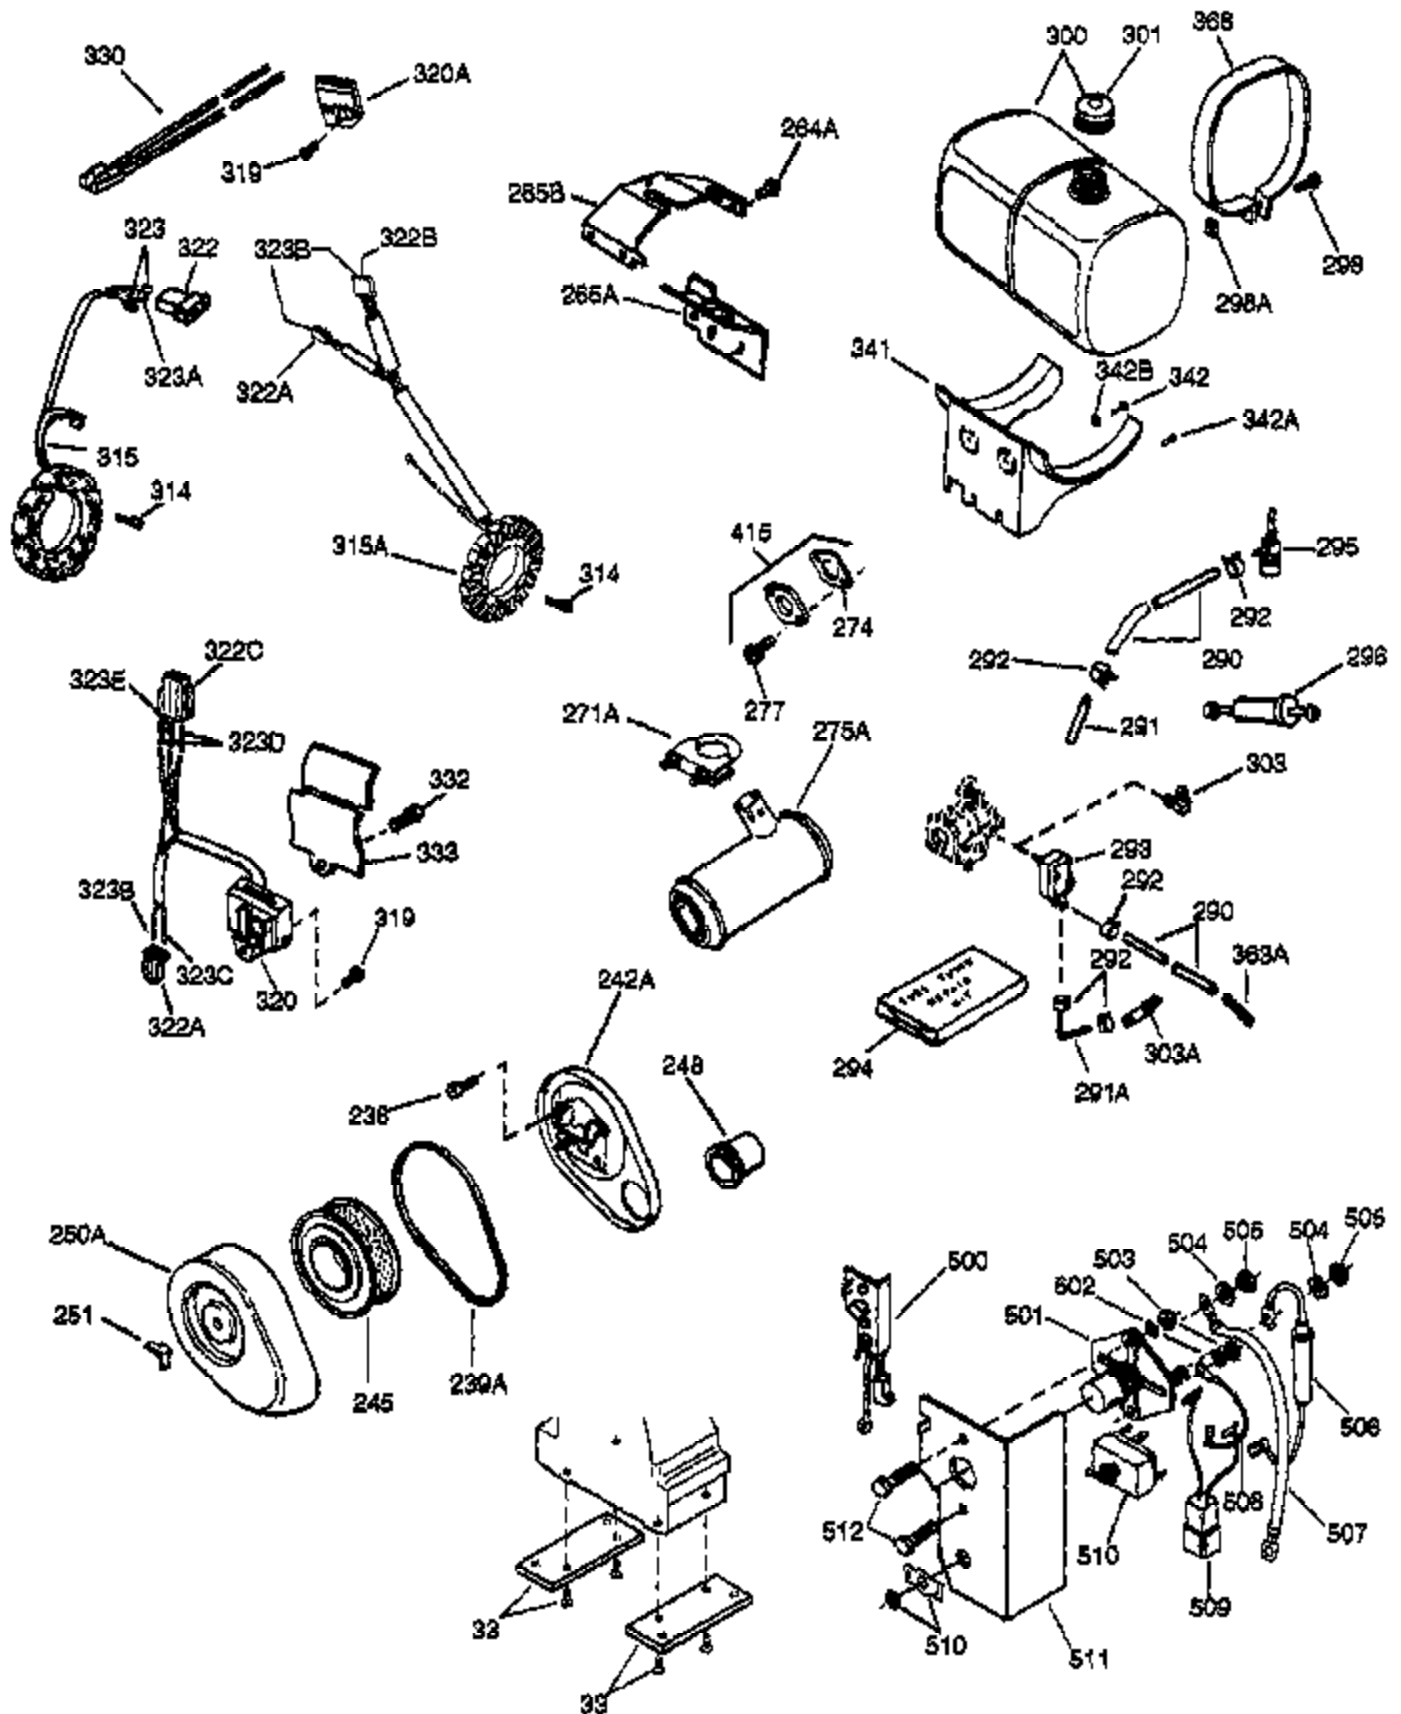

(Page 2 of 2)

IMAGE FILE: ENOH160.2

Ref #	Part Number	Qty	Description
16B	31965	1	Governor Spring Plate
144	33484	3	* "O" Ring (Also Incl. in 401)
238	650399	4	Screw, 10-32 x 5/8"
239A	34197	1	Air Cleaner Gasket
245	32008	1	Air Cleaner Filter
248	34194A	1	Air Cleaner Tube
251	650513	1	Wing Nut, 1/4-20
261A	650751	1	Screw, 1/4-20 x 7/16"
274	33515A	1	* Exhaust Gasket
290	29774	1	Fuel Line (6.00")
291	30962	1	Fuel Line
291A	29774	1	Fuel Line
292	26460	4	Fuel Line Clamp
293	35807	1	Pulse Pump
294	35791	1	Pulse Pump Repair Kit
295	29683	1	Fuel Shut-Off Valve
298A	650456	1	Lock Nut, 1/4-20
298	650488	1	Screw, 1/4-20 x 1-1/4"
300	33979	1	Fuel Tank (Incl. 301)
301	33032	1	Fuel Cap
303	29634	2	Fuel Fitting
314	650521	2	Screw, 10-32 x 1-1/8"
315	610902	1	Alternator Coil (20 Amp) (Incl.322B,3 23,323E)
319	30063	1	Screw, Torx T-30, 1/4-20 x 1/2"
320	610996	1	Regulator (20 Amp) (Incl.322A,C, 323A ,B,C,D)
322A	610990	1	Connector Body
322B	610903	1	Connector Body
322C	610921	1	Connector Body
323	610905	2	Terminal
323A	610991	2	Terminal
323B	610922	1	Terminal
323C	610989	1	Terminal
323D	610992	1	Terminal
323E	610904	1	Terminal
341	33978	1	Fuel Tank Bracket
342B	650787	2	Belleville Washer
342	650786	2	Screw, 1/4-20 x 5/8"
342A	650785	2	Screw, 5/16-18 x 5/8"
355	590452	1	Starter Handle
366A	32143	1	Muffler Nipple
368	33980	1	Fuel Tank Strap
500	730198	1	Switch Ass'y.
501	34616	1	Starter Switch
502	27513	2	Lock Washer
503	650864	2	Nut, 1/4-20
504	8274	2	Lock Washer
505	650586	2	Nut, 5/16-24
506	34620	1	Wire & Fuse
507	34618	1	Starter Wire
508	34619	1	Ground Wire
509	34617	1	Adapter Cord
510	34615	1	Toggle Switch
511	34614	1	Starter Button Bracket
512	792026	2	Screw, 1/4-20 x 7/8"