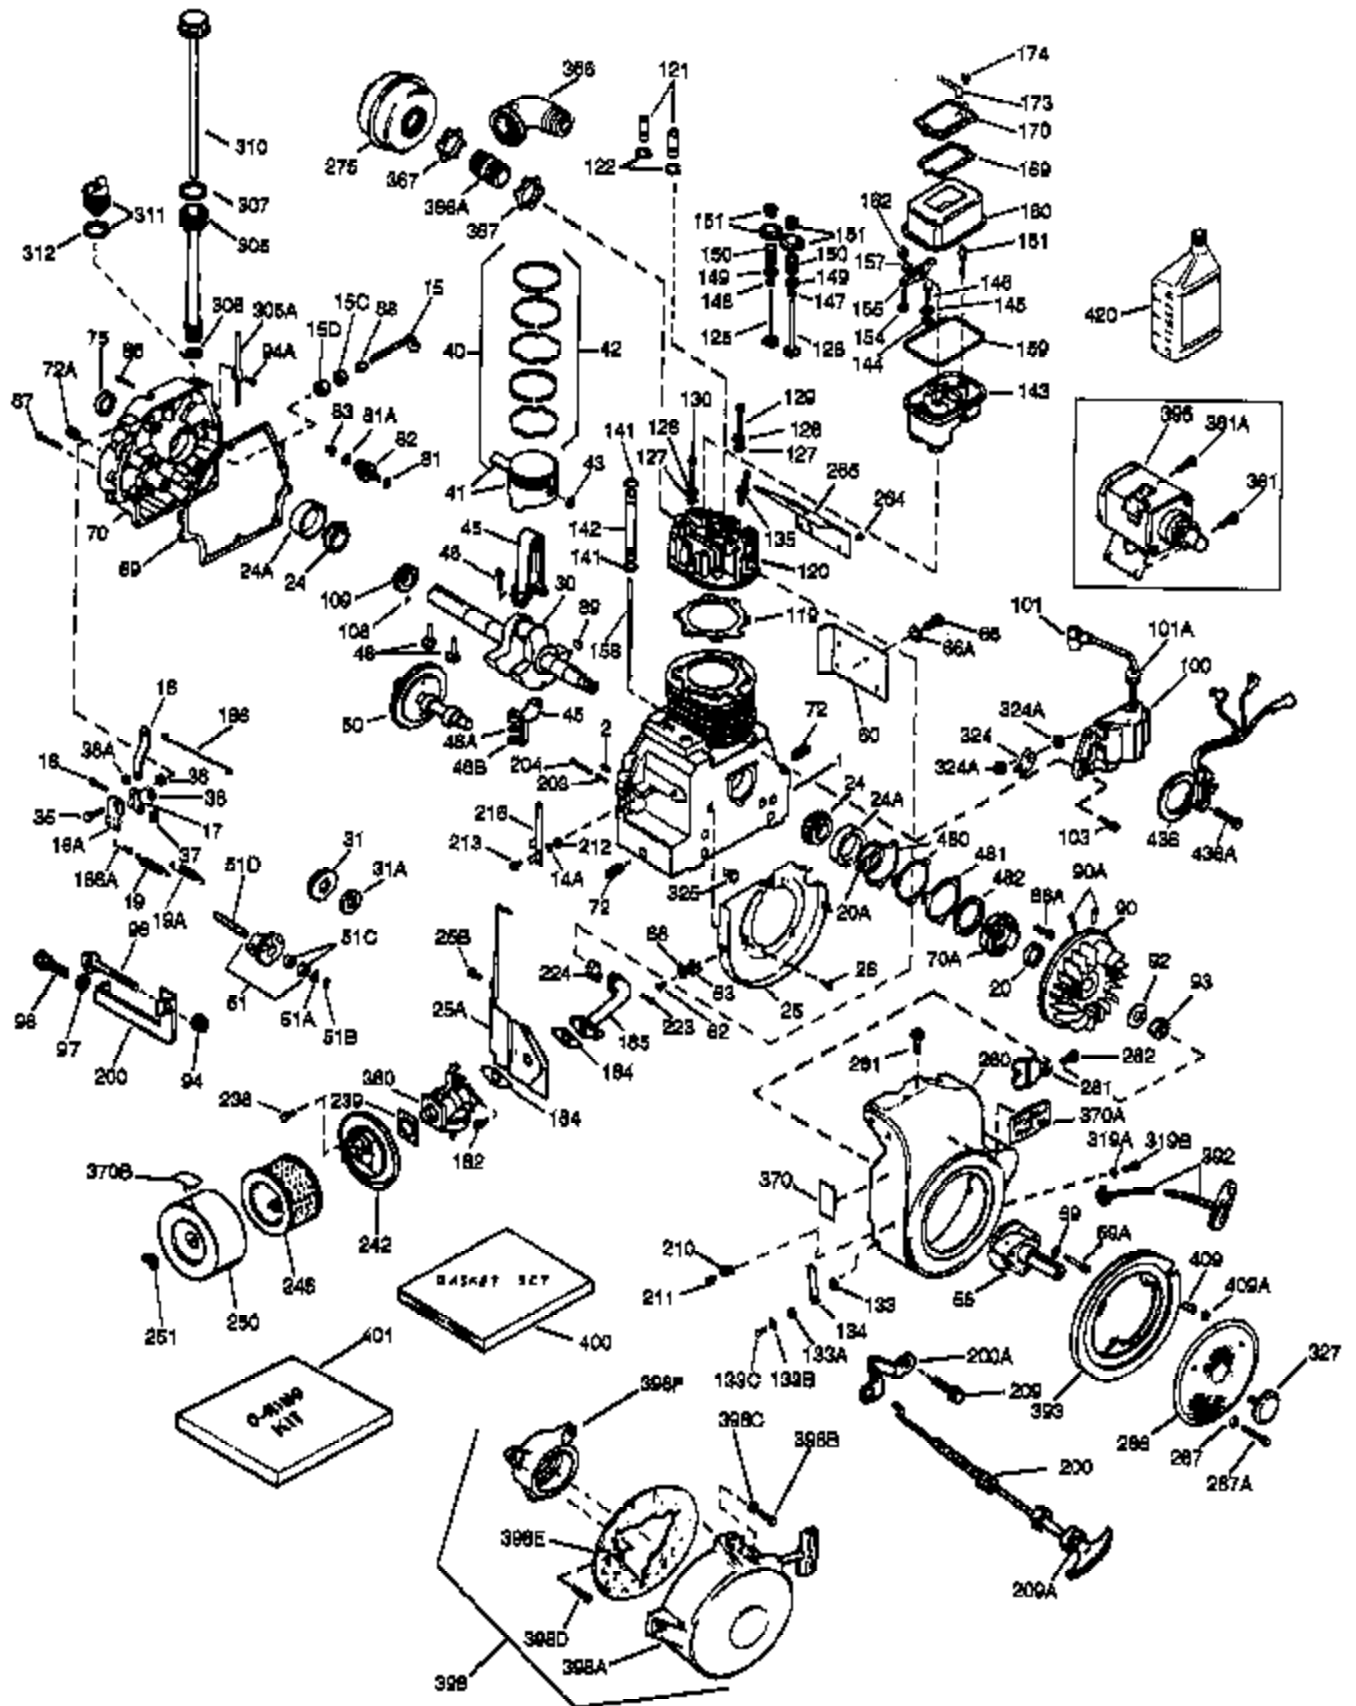

(Page 1 of 2)

IMAGE FILE: ENOH160.2

Ref #	Part Number	Qty	Description
	1 33707A	1	Cylinder (Incl. 2, 20 & 72)
	2 27652	2	Dowel Pin
	14A 28558	1	Washer
	15 32425	1	Governor Rod
	16 31963	1	Governor Lever
	16B 31965	1	Governor Spring Plate
	17 31964	1	Governor Lever Clamp
	18 650544	1	Screw, Torx T-25, 10-24 x 7/8"
	19 31967	1	Extension Spring
	20 31950	1	* Oil Seal
	20A 32599	1	* "O" Ring
	24 31932	2	Tapered Roller Bearing
	24A 31928	2	Bearing Cup
	25 32579	1	Blower Housing Baffle
	25B 650738	1	Screw, 1/4-20 x 5/8"
	25A 33477A	1	Air Baffle
	26 650561	3	Screw, 1/4-20 x 5/8"
	30 33390B	1	Crankshaft
	35 30312	1	Screw, 10-32 x 1/2"
	37 7975	1	Lock Nut, 10-24
	38 29193	1	Retaining Ring
	38A 650518	1	Washer
	40 34511	1	Piston, Pin & Ring Set (Std.)
	40 34512	1	Piston, Pin & Ring Set (.010" OS)
	40 34513	1	Piston, Pin & Ring Set (.020" OS)
	40 34524	1	Piston, Pin & Ring Set (.030" OS)
	40 34525	1	Piston, Pin & Ring Set (.040" OS)
	41 32238B	1	Piston & Pin Ass'y. (Std.) (Incl. 43)
	41 32239B	1	Piston & Pin Ass'y. (.010" OS) (Incl. 43)
	41 32240B	1	Piston & Pin Ass'y. (.020" OS) (Incl. 43)
	41 32621B	1	Piston & Pin Ass'y. (.030" OS) (Incl. 43)
	41 32622B	1	Piston & Pin Ass'y. (.040" OS) (Incl. 43)
	42 32241	1	Ring Set (Std.)
	42 32242	1	Ring Set (.010" OS)
	42 32243	1	Ring Set (.020" OS)
	42 32625	1	Ring Set (.030" OS)
	42 32626	1	Ring Set (.040" OS)
	43 31919	2	Piston Pin Retaining Ring
	45 33093A	1	Connecting Rod Ass'y. (Incl.46 - 46B)
	45 34383	1	Connecting Rod Ass'y.(.010" US)(Incl. 46-46B)
	45 34384	1	Connecting Rod Ass'y.(.020" US)(Incl. 46-46B)
	46 32077	2	Connecting Rod Bolt
	46A 26073	2	Washer
	46B 28264	2	Nut
	48 33472	2	Valve Lifter
	50 34752	1	Camshaft (MCR)
	60 33479	1	Blower Housing Extension
	69 31956B	1	* Cylinder Cover Gasket
	70 32685	1	Cylinder Cover (Incl. 15,38,72,75,88)
	70A 32577	1	Cylinder Cover (See Ref. #'s 480-482)
	72 31927	2	Oil Drain Plug
	75 31950	1	Oil Seal
	81A 650745	1	Washer
	81 30590A	1	Washer
	82 34751	1	Governor Gear Ass'y.
	83 35322	1	Governor Spool
	86 650588	1	Screw, 1/4-20 x 2"
	86A 792028	3	Screw, 5/16-18 x 7/8"