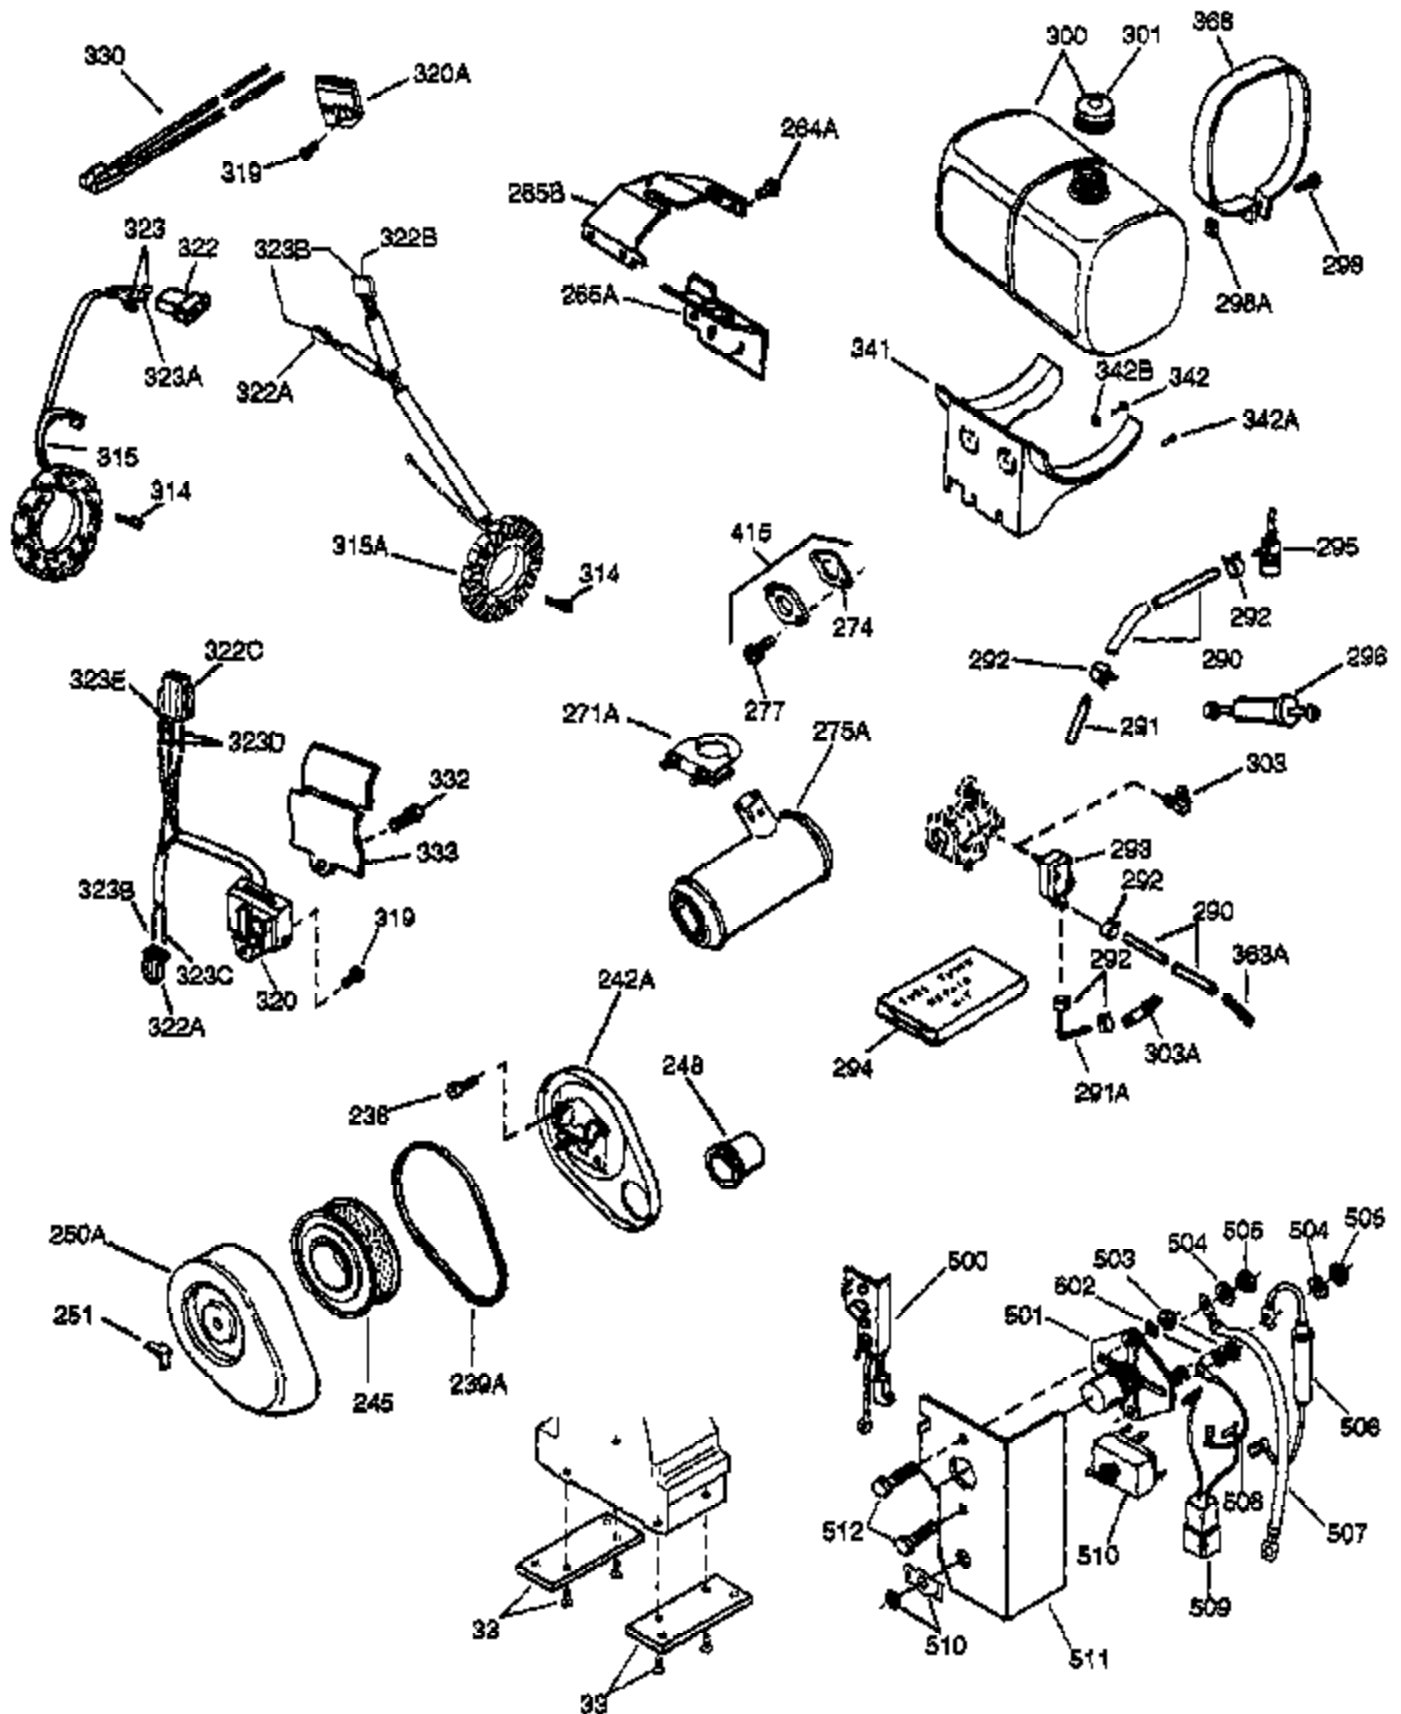

(Page 2 of 2)

IMAGE FILE: ENOH160.2

Ref #	Part Number	Qty	Description
16B	31965	1	Governor Spring Plate
144	33484	3	* "O" Ring (Also Incl. in 401)
238	650399	4	Screw, 10-32 x 5/8"
245	32008	1	Air Cleaner Filter
251	650513	1	Wing Nut, 1/4-20
261A	650751	1	Screw, 1/4-20 x 7/16"
274	33515A	1	* Exhaust Gasket
290	29774	1	Fuel Line (6.00")
291	30962	1	Fuel Line
291A	29774	1	Fuel Line
292	26460	4	Fuel Line Clamp
293	35807	1	Pulse Pump
294	35791	1	Pulse Pump Repair Kit
295	29683	1	Fuel Shut-Off Valve
298A	650456	1	Lock Nut, 1/4-20
298	650488	1	Screw, 1/4-20 x 1-1/4"
300	33979	1	Fuel Tank (Incl. 301)
303	29634	2	Fuel Fitting
314	650521	2	Screw, 10-32 x 1-1/8"
315	610902	1	Alternator Coil (20 Amp) (Incl.322B,3 23,323E)
319	30063	1	Screw, Torx T-30, 1/4-20 x 1/2"
320	610996	1	Regulator (20 Amp) (Incl.322A,C, 323A ,B,C,D)
322A	610990	1	Connector Body
322C	610921	1	Connector Body
322B	610903	1	Connector Body
323	610905	2	Terminal
323A	610991	2	Terminal
323B	610922	1	Terminal
323C	610989	1	Terminal
323D	610992	1	Terminal
323E	610904	1	Terminal
341	33978	1	Fuel Tank Bracket
342A	650785	2	Screw, 5/16-18 x 5/8"
342	650786	2	Screw, 1/4-20 x 5/8"
342B	650787	2	Belleville Washer
355	590452	1	Starter Handle
366A	32143	1	Muffler Nipple
368	33980	1	Fuel Tank Strap
509	34393	1	Adapter Cord