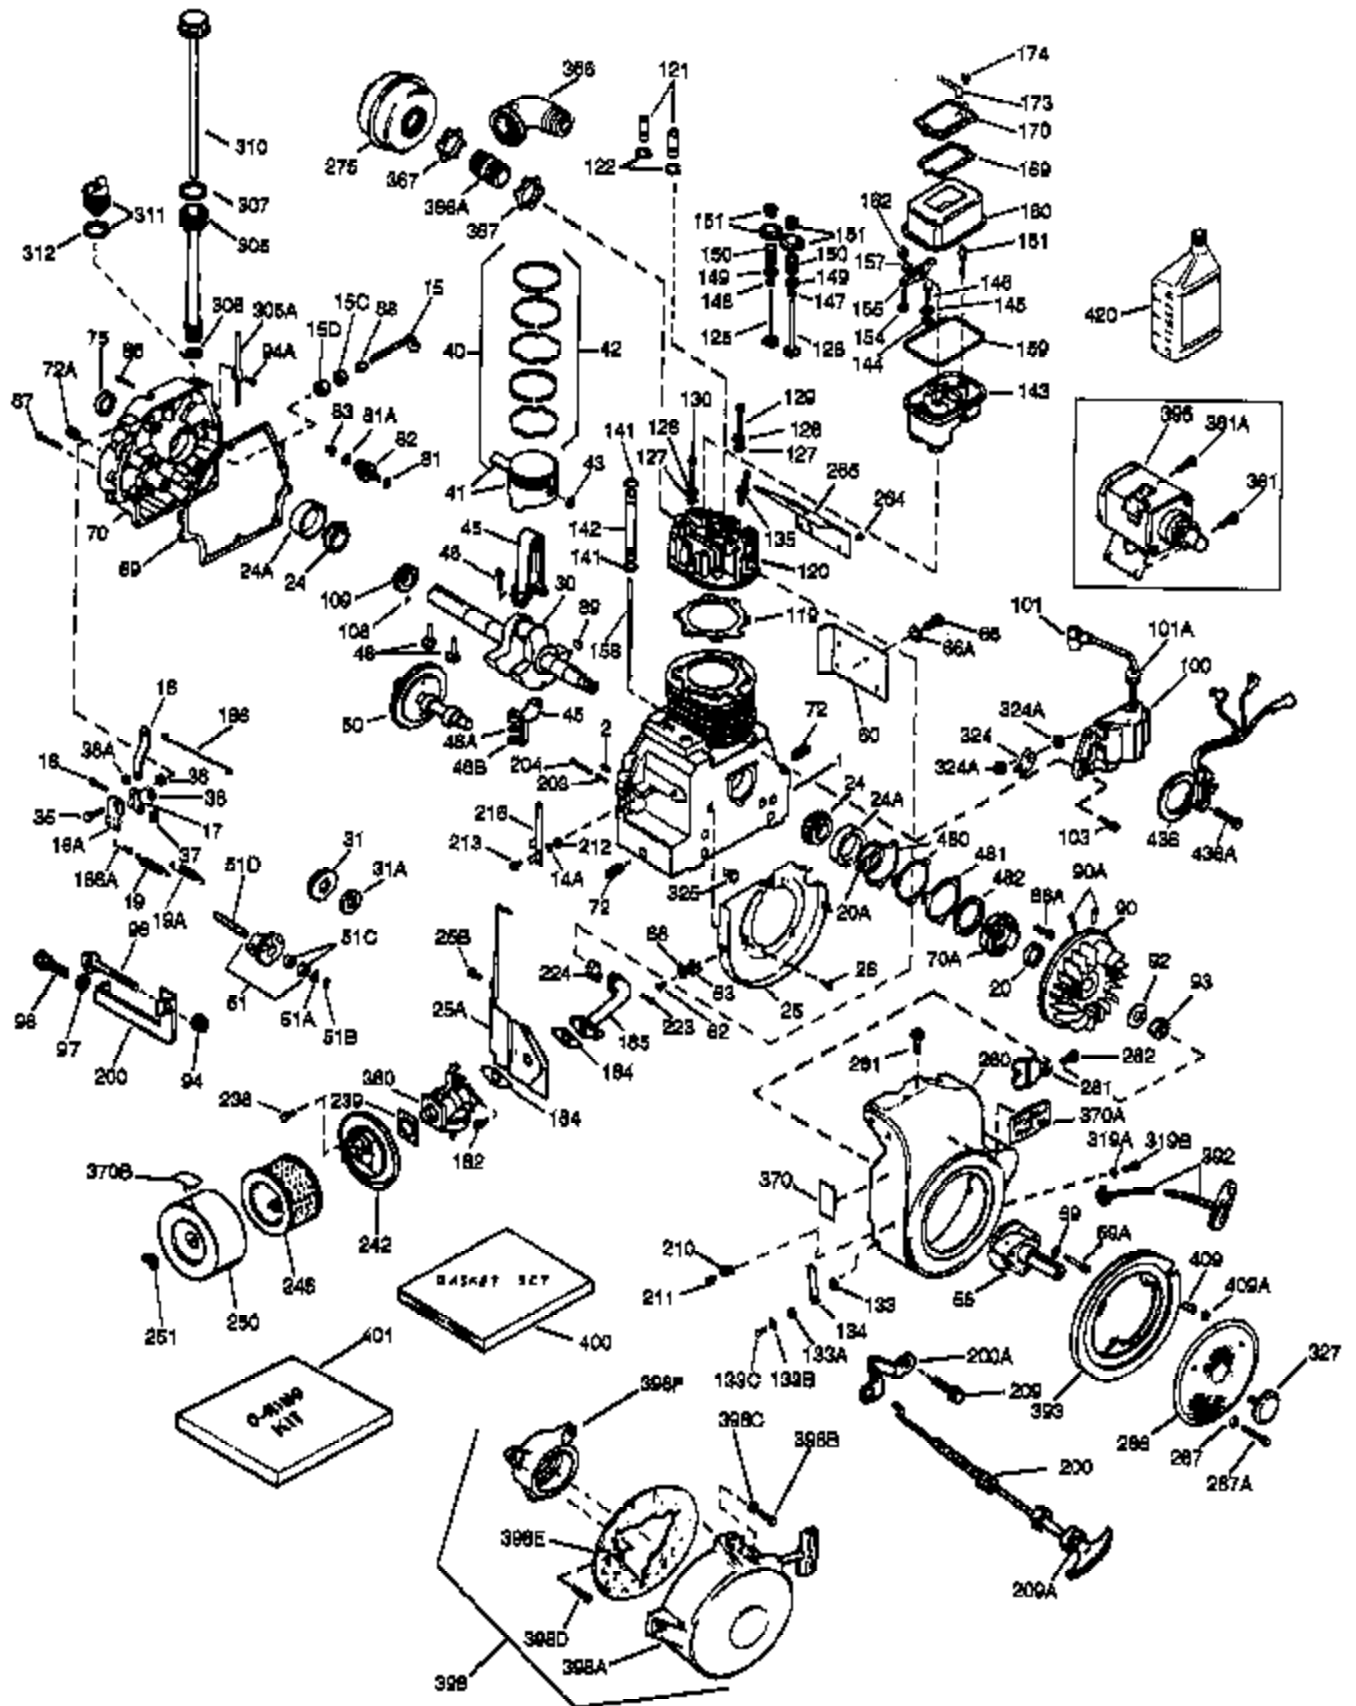

(Page 1 of 2)

IMAGE FILE: ENOH160.2

Ref #	Part Number	Qty	Description
1	33707A	1	Cylinder (Incl. 2, 20 & 72)
2	27652	2	Dowel Pin
14A	28558	1	Washer
15	32425	1	Governor Rod
16B	31965	1	Governor Spring Plate
16	31963	1	Governor Lever
17	31964	1	Governor Lever Clamp
18	650544	1	Screw, Torx T-25, 10-24 x 7/8"
19	31967	1	Extension Spring
20	31950	1	* Oil Seal
20A	32599	1	* "O" Ring
24	31932	2	Tapered Roller Bearing
24A	31928	2	Bearing Cup
25	32579	1	Blower Housing Baffle
25A	33477A	1	Air Baffle
25B	650738	1	Screw, 1/4-20 x 5/8"
26	650561	3	Screw, 1/4-20 x 5/8"
30	33390B	1	Crankshaft
35	30312	1	Screw, 10-32 x 1/2"
37	7975	1	Lock Nut, 10-24
38	29193	1	Retaining Ring
38A	650518	1	Washer
40	34511	1	Piston, Pin & Ring Set (Std.)
40	34512	1	Piston, Pin & Ring Set (.010" OS)
40	34513	1	Piston, Pin & Ring Set (.020" OS)
41	32238B	1	Piston & Pin Ass'y. (Std.) (Incl. 43)
41	32239B	1	Piston & Pin Ass'y. (.010" OS) (Incl. 43)
41	32240B	1	Piston & Pin Ass'y. (.020" OS) (Incl. 43)
42	32241	1	Ring Set (Std.)
42	32242	1	Ring Set (.010" OS)
42	32243	1	Ring Set (.020" OS)
43	31919	2	Piston Pin Retaining Ring
45	33093A	1	Connecting Rod Ass'y. (Incl.46 - 46B)
45	34383	1	Connecting Rod Ass'y.(.010" US)(Incl. 46-46B)
45	34384	1	Connecting Rod Ass'y.(.020" US)(Incl. 46-46B)
46A	26073	2	Washer
46B	28264	2	Nut
46	32077	2	Connecting Rod Bolt
48	33472	2	Valve Lifter
50	34752	1	Camshaft (MCR)
60	33479	1	Blower Housing Extension
62	650760	1	Screw, 8-32 x 3/8"
63	28545	1	Grommet
66	30063	2	Screw, Torx T-30, 1/4-20 x 1/2"
69	31956B	1	* Cylinder Cover Gasket
70A	32577	1	Cylinder Cover (See Ref. #'s 480-482)
70	32685	1	Cylinder Cover (Incl. 15,38,72,75,88)
72	31927	2	Oil Drain Plug
75	31950	1	Oil Seal
81A	650745	1	Washer
81	30590A	1	Washer
82	34751	1	Governor Gear Ass'y.
83	35322	1	Governor Spool
86	650588	1	Screw, 1/4-20 x 2"
86A	792028	3	Screw, 5/16-18 x 7/8"
87	650451	8	Screw, 1/4-20 x 1"
88	32426	1	Spacer
89	650592	1	Flywheel Key