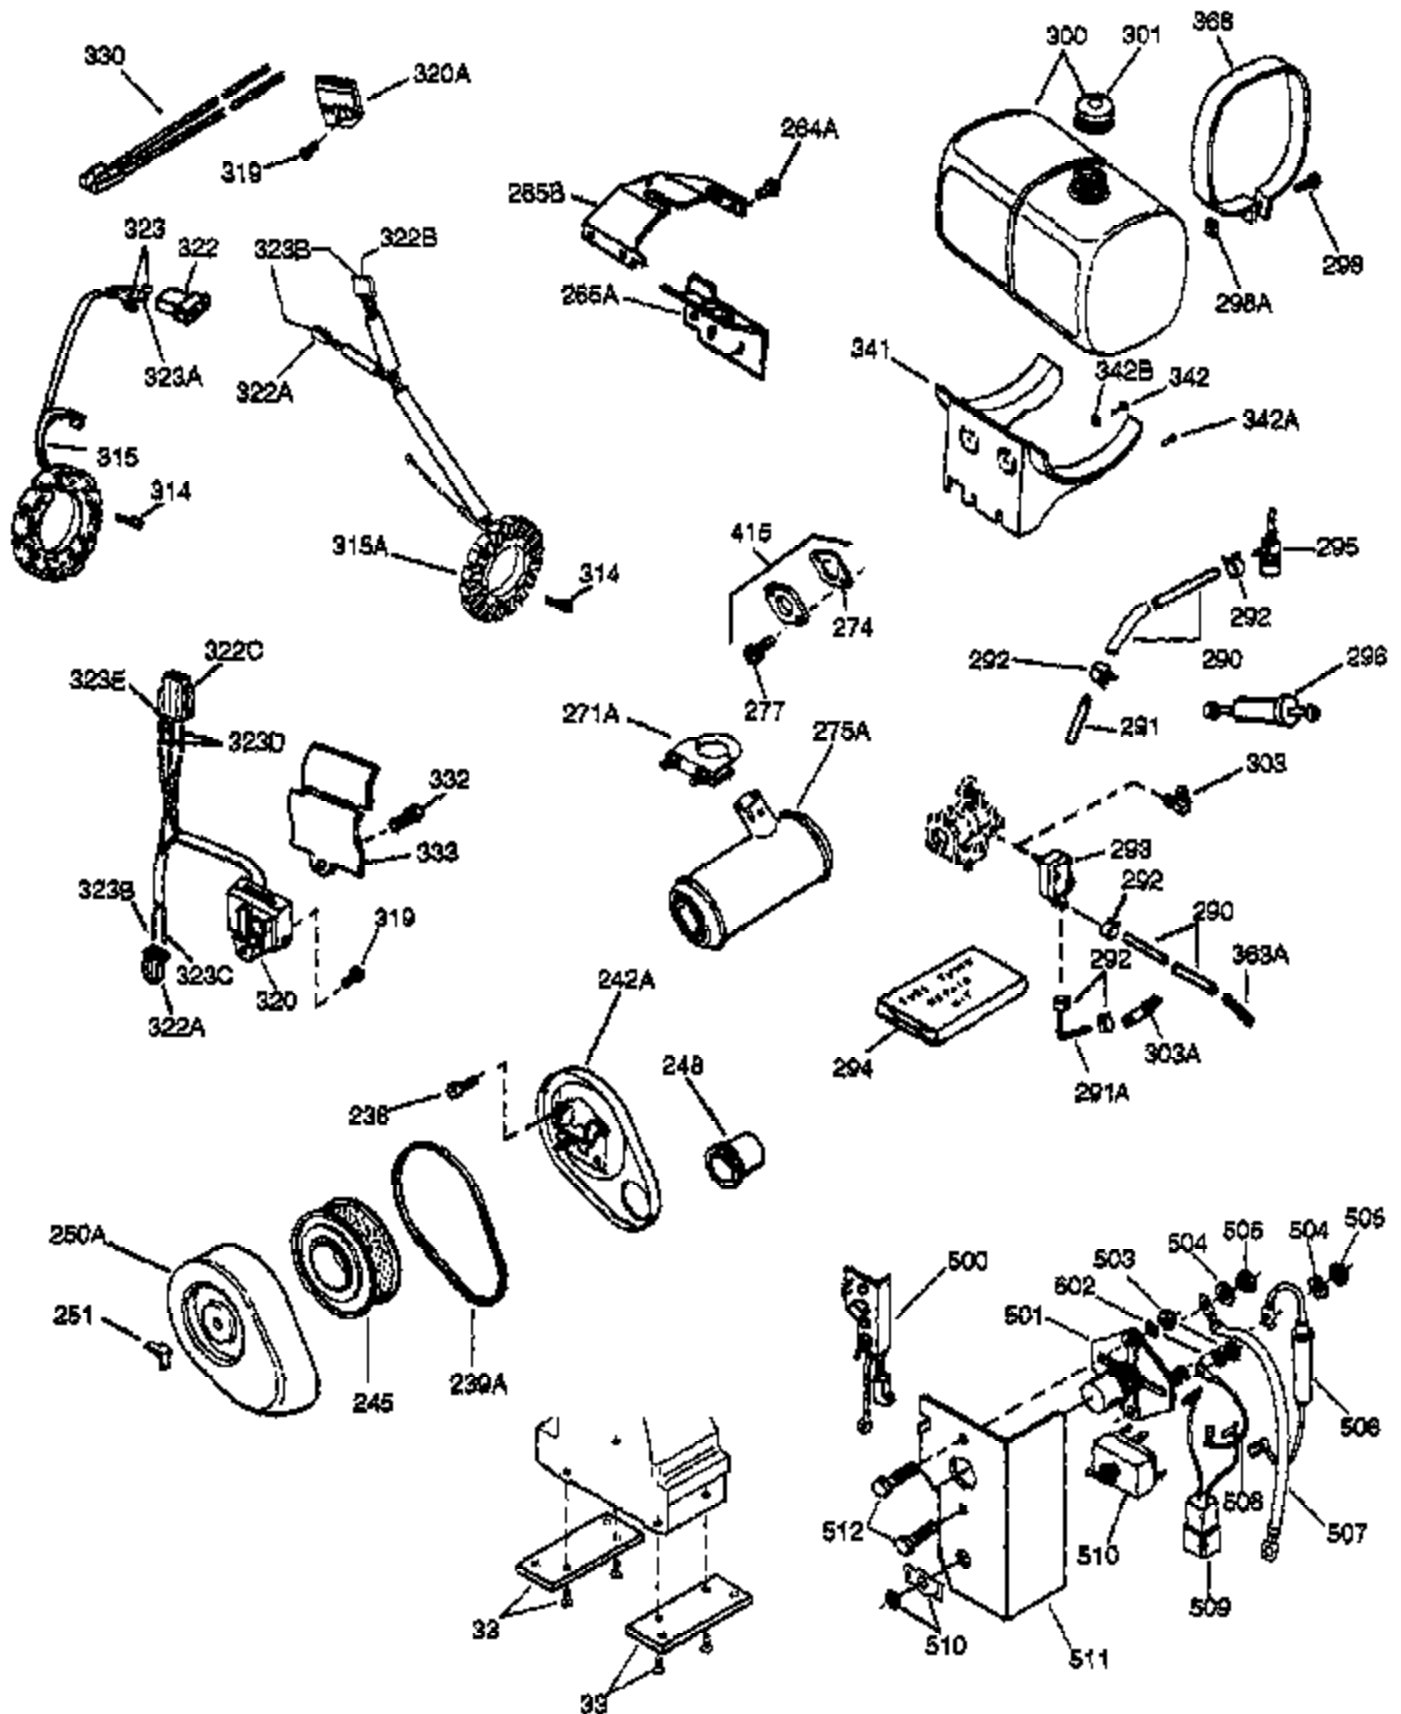

(Page 2 of 2)

IMAGE FILE: ENOH160.2

Ref #	Part Number	Qty	Description
16B	31965	1	Governor Spring Plate
144	33484	3	* "O" Ring (Also Incl. in 401)
238	650399	4	Screw, 10-32 x 5/8"
245	32008	1	Air Cleaner Filter
251	650513	1	Wing Nut, 1/4-20
261A	650751	1	Screw, 1/4-20 x 7/16"
271A	35732	1	Muffler Clamp
274	33515A	1	* Exhaust Gasket
290	29774	1	Fuel Line
291	30962	1	Fuel Line (21.00)
292	26460	2	Fuel Line Clamp
295	29683	1	Fuel Shut Off Valve
298A	650456	1	Lock Nut, 1/4-20
298	650488	1	Screw, 1/4-20 x 1-1/4"
300	33979	1	Fuel Tank (Incl. 301)
301	33032	1	Fuel Cap
303	29634	1	Fuel Fitting
303	29634	1	Fuel Line Fitting
314	650521	2	Screw, 10-32 x 1-1/8"
315	610902	1	Alternator Coil (20 Amp)(Incl. 322,32 3 &323A)
319	30063	1	Screw, Torx T-30, 1/4-20 x 1/2"
320	610996	1	Regulator (Incl. 322A - 323E)
322	611201	1	Connector
322B	610921	1	Connector
322A	611200	1	Connector
323C	610991	2	Connector
323D	610992	1	Connector
323E	610922	1	Connector
323	610904	1	Terminal
323A	610905	2	Terminal
323B	610989	1	Terminal
341	33978	1	Fuel Tank Bracket
342A	650785	2	Screw, 5/16-18 x 5/8"
342	650786	2	Screw, 1/4-20 x 5/8"
342B	650787	2	Belleville Washer
355	590452	1	Starter Handle
366A	32143	1	Muffler Nipple
368	33980	1	Fuel Tank Strap
509	34393	1	Alternator Adapter Cord